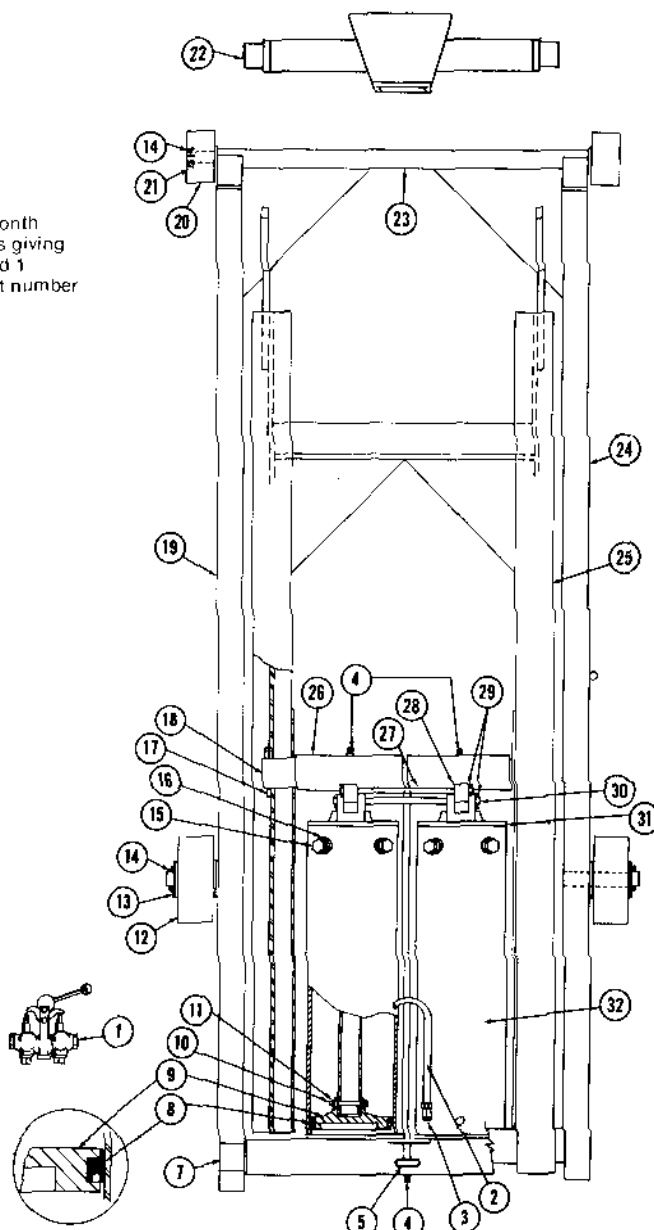

SERVICE DIVISION

**CAPACITY 1 3/4 TON
AIR-OPERATED ONE-END LIFT**

Jack Parts Sheet MODEL J-96 SERIES "C"

Date of Manufacture Code
A letter indicating month ("L" high). 2 numbers giving day of the month and 1 number showing last number of decade.

Code No.	Part No.	Description	No. Required
1	228112	Air Valve	1
2	223965	Air Hose - Cyl.	1
3	223964	Elbow - Cyl. Air Hose	2
4	226318	Grease Fitting	4
5	225999	Knob - Safety Release	1
7	223967	Shaft - Cyl. Pivot	2
8	223575	"U" Cup - Piston	2
9	223960	Piston	2
10	223619	Pin - Piston	2
11	220018	Retaining Ring - Piston Ring	2
12	223969	Wheel - Rear	2
13	221788	Washer - Rear Wheels	4
14	204465	Cotter Pin - Front & Rear Wheels	4
15	209970	Lockwasher - Cyl. to Cyl. Cap	8
16	212688	Screw - Cyl. to Cyl. Cap	8
17	204582	Cotter Pin - Lifting Frame Shaft	2
18	223968	Shaft - Lifting Frame	1
19	223982	Side Frame Assy. - L.H.	1
20	226614	Front Wheel	2
21	204324	Washer - Front Wheels	4
22	226006	Adapter Assy. - Front End	1
23	223980	Axle - Front	1
24	223981	Side Frame Assy. - R.H.	1
25	223970	Lift Assy.	1
26	225852	Ram & Sleeve Assy.	2
27	225850	Safety Dog Handle	1
28	225849	Safety Dog	2
29	204426	Cotter Pin - Safety Dog	4
30	224011	Pin - Safety Dog	1
31	225649	Cylinder Cap	2
32	223991	Cylinder & Sleeve Assy. (Two cylinders in one welded Assy.)	1
	224923	Logo Label	
	226430	Instruction Plate	
	227384	Caution & Instruction Plate	