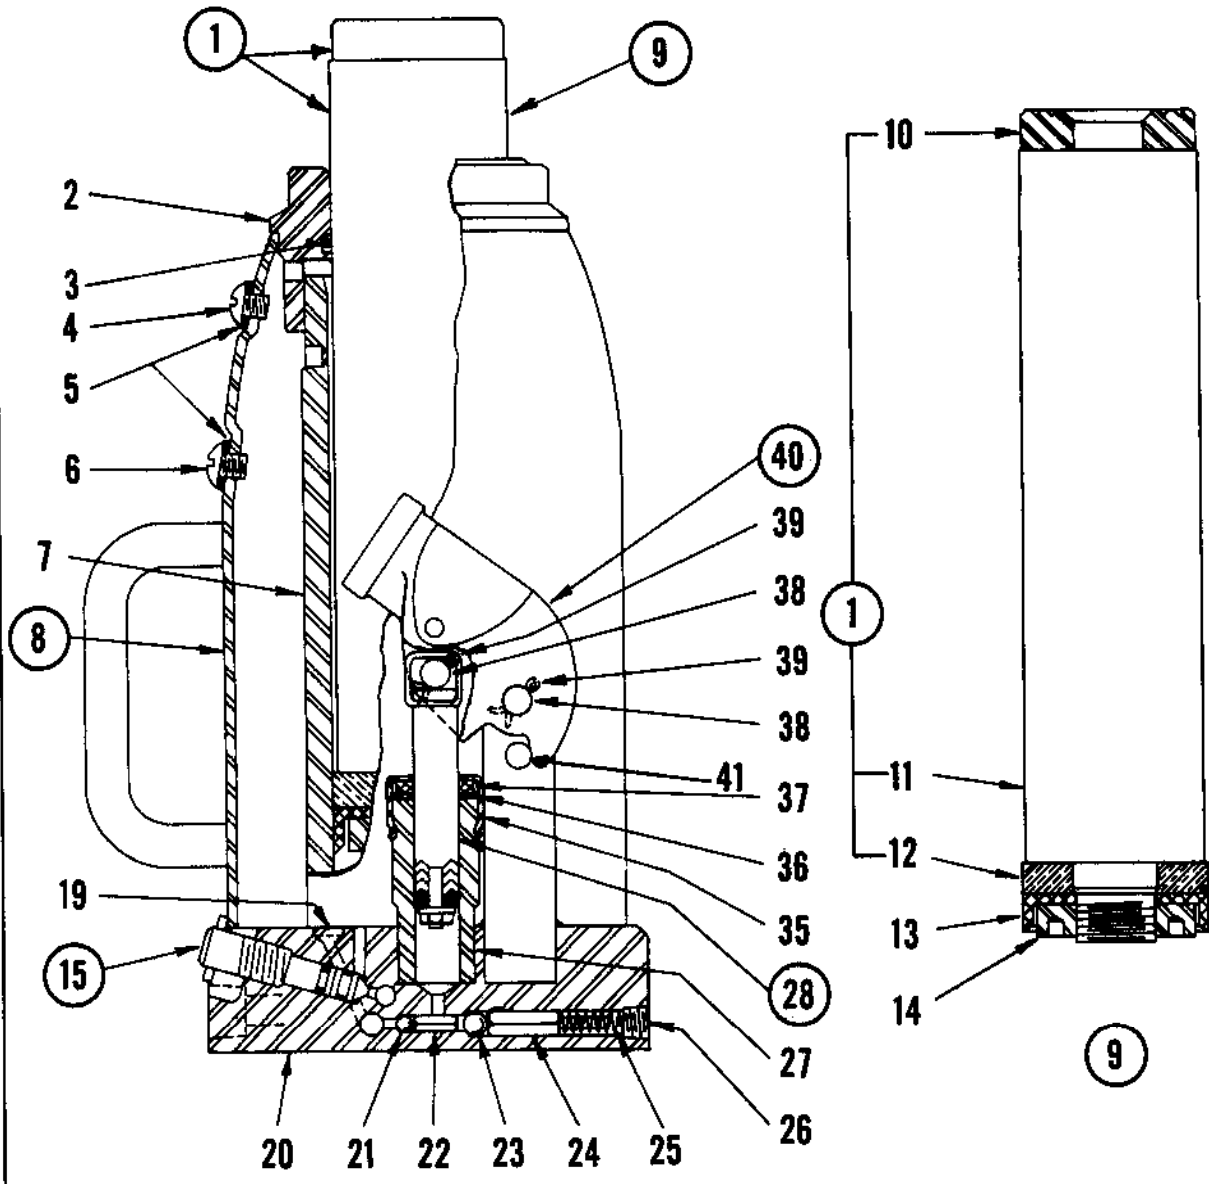

Order by Part Number NOT by Code Number

PARTS FOR 953-P JACK

J-953
SERIES "P"

Code No.	No. Req.	Part No.	Description	Code No.	No. Req.	Part No.	Description
1	1	214992	Ram, Cap & Heel Plate Assy.	22	1	WH9981	Spacer - Suction Pump
2	1	220887	Tank Nut	23	1	203201	Ball - 5/16 Steel Discharge
3	1	213298	"O" Ring - Ram Gland	24	1	213728	Spacer - Discharge
4	1	212562	Screw - Air Vent	25	1	WH10141	Spring - Discharge
5	2	200003	Gasket - Filler & Air Vent Screw	26	2	210311	Plug - 1/8 Pipe
6	1	212540	Screw - Filler	27	1	224811	Cylinder - Pump
7	1	224170	Cylinder - Ram	28	1	224820	Pump Assembly
8	1	210651	Oil Tank & Handle Assembly	29	1	209910	Link - Retriever, Pump
9	1	219686	Complete Ram Assembly	30	1	224810	Pump Piston
10	1	210632	Ram Cap	31	3	201826	Packing - Leather, Vee, Pump
11	1	214981	Ram	32	1	WH9611	Rubber Washer - Pump Spreader
12	1	WH4461	Brass Heel Plate	33	1	204235	Washer - Pump, Vee Packing
13	1	214904	Ram Cup leather	34	1	212170	Nut - Hex, Pump, Vee Packing
14	1	WH4441	Nut - Ram Cup	35	1	WH9931	Cap - Hex, Pump Cylinder
15	1	213568	Rel. Stem, Cross Pin & "O" Ring Assembly	36	1	204402	Washer - Steel, Pump Gland
16	1	212549	Rel. Stem, & Cross Pin Assy.	37	1	WH9801	Washer - Felt Pump
17	1	214555	"O" Ring - Release	38	2	214599	Pin - Pump
18	1	212227	Release Valve	39	2	204426	Cotters - Pump Pins
19	1	222533	Screen	40	1	222878	Handle Socket & Cross Pin Assembly
20	1	224813	Base & Support Post Assembly	41	1	213257	Pin - Stop
21	1	203198	Ball - 7/32 Steel Suction	*	1	220834	Leadball - Suction Line

*Not Illustrated

Order by Part Number NOT by Code Number

SUB ASSEMBLIES

Code No.	No. Req.	Part No.	Description	Code No.	No. Req.	Part No.	Description
1	1	214992	Ram, Cap & Heel Plate Assy.	16	1	212549	Release Stem & Cross Pin Assy.
9	1	219686	Ram Assembly Complete	20	1	224813	Base & Support Post Assembly
15	1	213568	Rel. Stem, Cross Pin & "O" Ring Assembly	28	1	224820	Pump Assembly
*	1	10667	Handle	40	1	222878	Handle Socket & Cross Pin Assy.