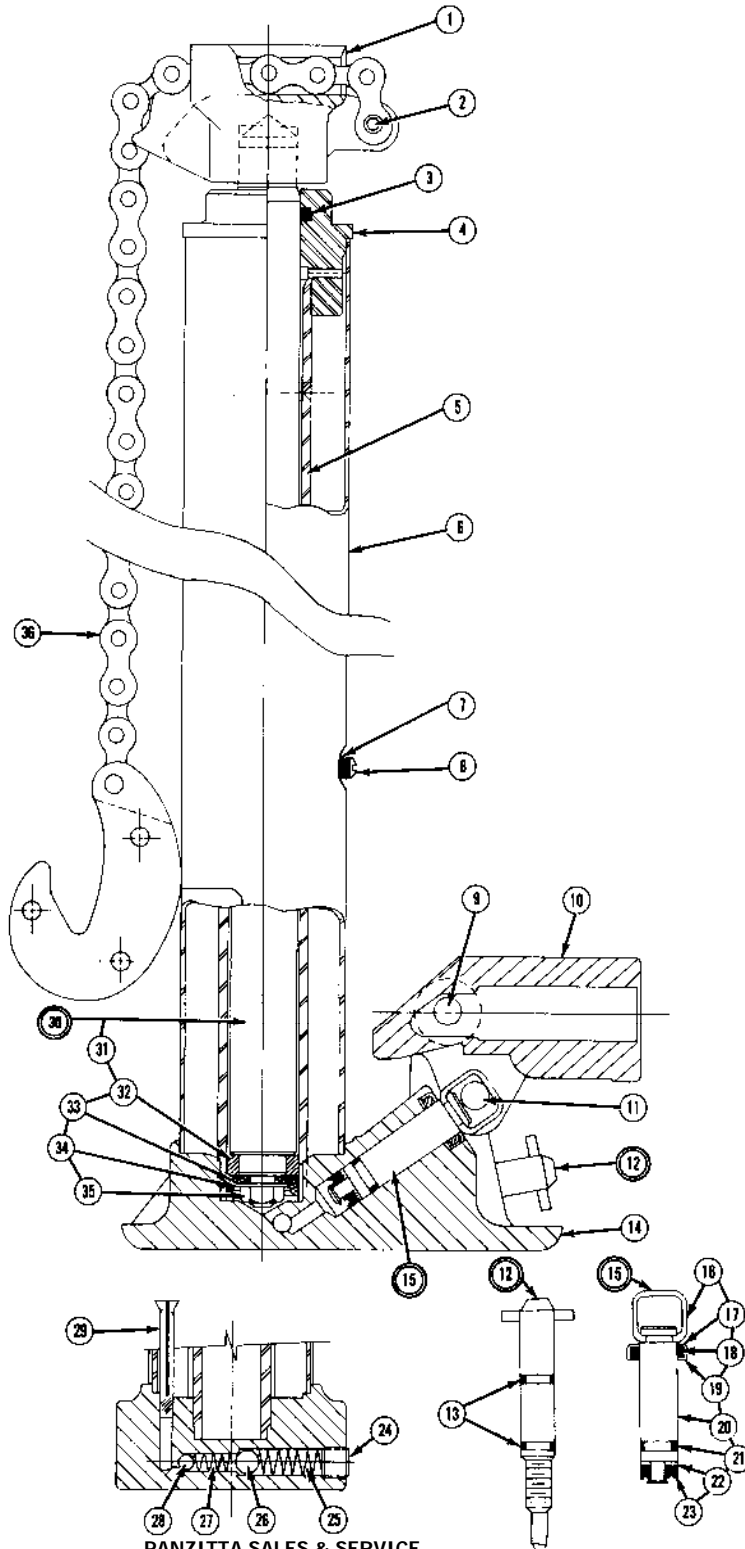

# WALKER SERVICE DIVISION

## JACK PARTS MANUAL

MODEL J901

1-1/2 TON CAPACITY

SERIES - "A"

Code No.	Part No.	Description	No. Req'd
1	226651	Lifting Head	1
2	226647	Fastener	1
3	226744	Quad Ring	1
4	226730	Tank Nut	1
5	226731	Cylinder	1
6	226638	Oil Tank	1
7	210339	Filler Gasket	1
8	212563	Filler Screw	1
9	220019	Handle Socket Pin	1
9	220018	Retaining Ring	1
10	218379	Handle Socket	1
11	220021	Pump Pin	1
11	220018	Retaining Ring	1
12	218829	Release Stem Assy.	1
13	218776	"O" Ring	2
14	226515	Base	1
15	226180	Pump Assembly	1
16	209910	Pump Clip	1
17	216258	Cover	1
18	213149	Packing	1
19	204281	Washer	1
20	226179	Piston	1
21	214153	Seal Ring	1
22	214161	Washer	1
23	214154	"U" Cup	1
24	210311	Pipe Plug	1
25	222201	Spring	1
26	203201	Valve	1
27	217909	Spring	1
28	203197	Valve	1
29	222088	Screen	1
30	226639	Ram Assembly	1
31	226640	Ram	1
32	224758	Heel Plate	1
33	214894	Ram Cup	1
34	204218	Washer	1
35	203265	Nut	1
36	226641	Chain & Hook Assy.	1
*	10656	Handle	