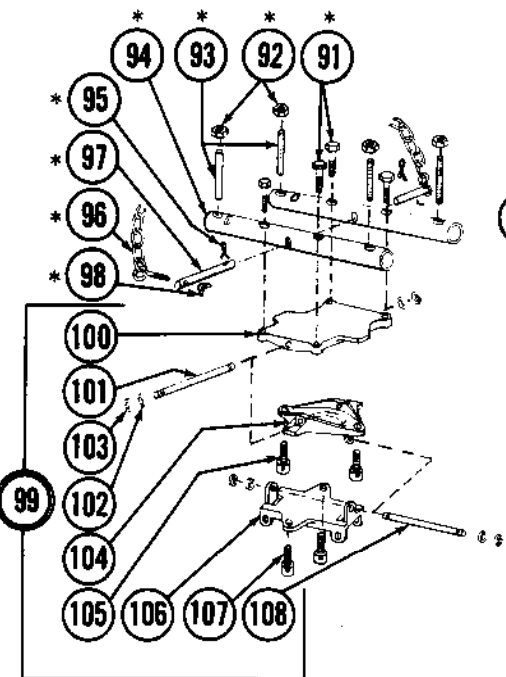

## Jack Parts Sheet

**MODEL J-795**

**SERIES "A"**

### 1 TON CAPACITY

Hydraulic Transmission Jack

**MODEL J-795 SERIES "A"**

\*HEAD ASSY. ONLY —  
ORDER PART NUMBER 227428.

**ORDER BY PART NUMBER, NOT BY CODE NUMBER**  
SEE BACK PAGE FOR COMPLETE NUMERICAL LISTING