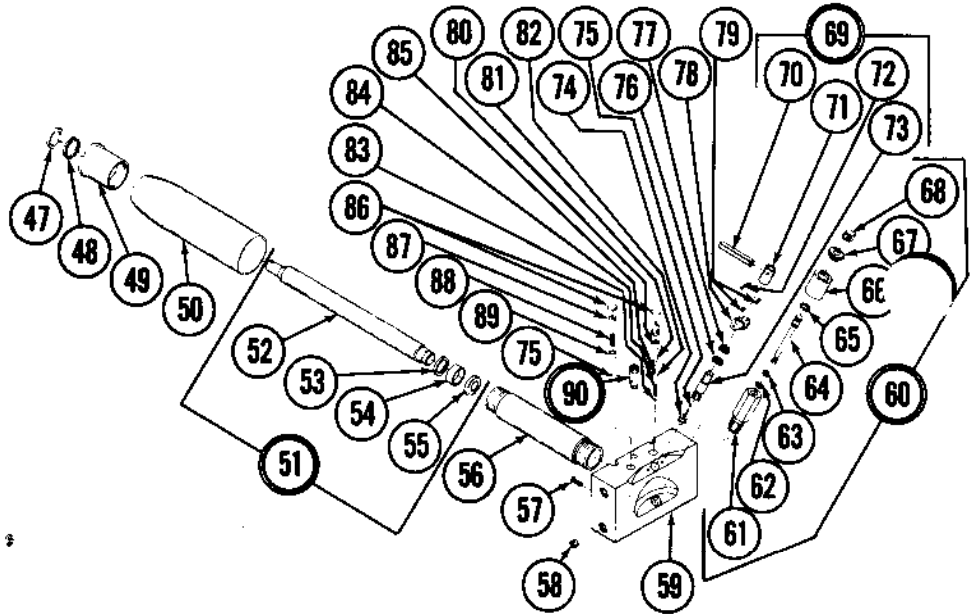

## Jack Parts Sheet

**MODEL J-795**

**SERIES "A"**

### 1 TON CAPACITY

Hydraulic Transmission Jack

**MODEL J-795 SERIES "A"**

\*HEAD ASSY. ONLY —  
ORDER PART NUMBER 227428.

**ORDER BY PART NUMBER, NOT BY CODE NUMBER**  
SEE BACK PAGE FOR COMPLETE NUMERICAL LISTING