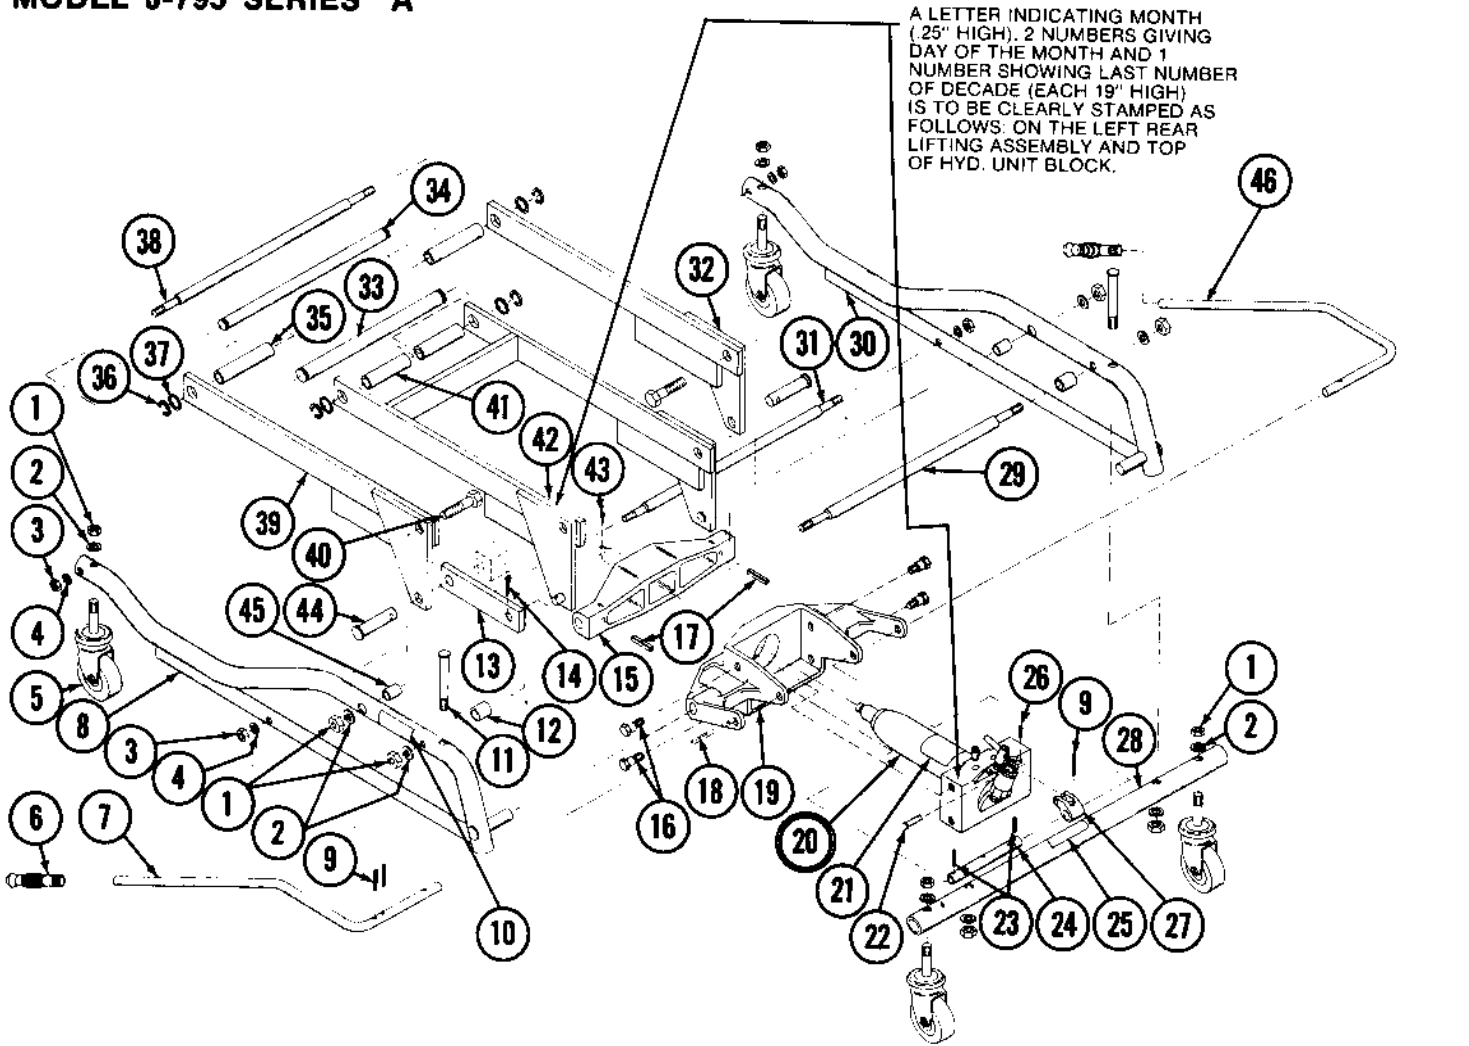

## Jack Parts Sheet

**MODEL J-795**

**SERIES "A"**

### 1 TON CAPACITY

Hydraulic Transmission Jack

**MODEL J-795 SERIES "A"**

\*HEAD ASSY. ONLY —  
ORDER PART NUMBER 227428.

**ORDER BY PART NUMBER, NOT BY CODE NUMBER**  
SEE BACK PAGE FOR COMPLETE NUMERICAL LISTING