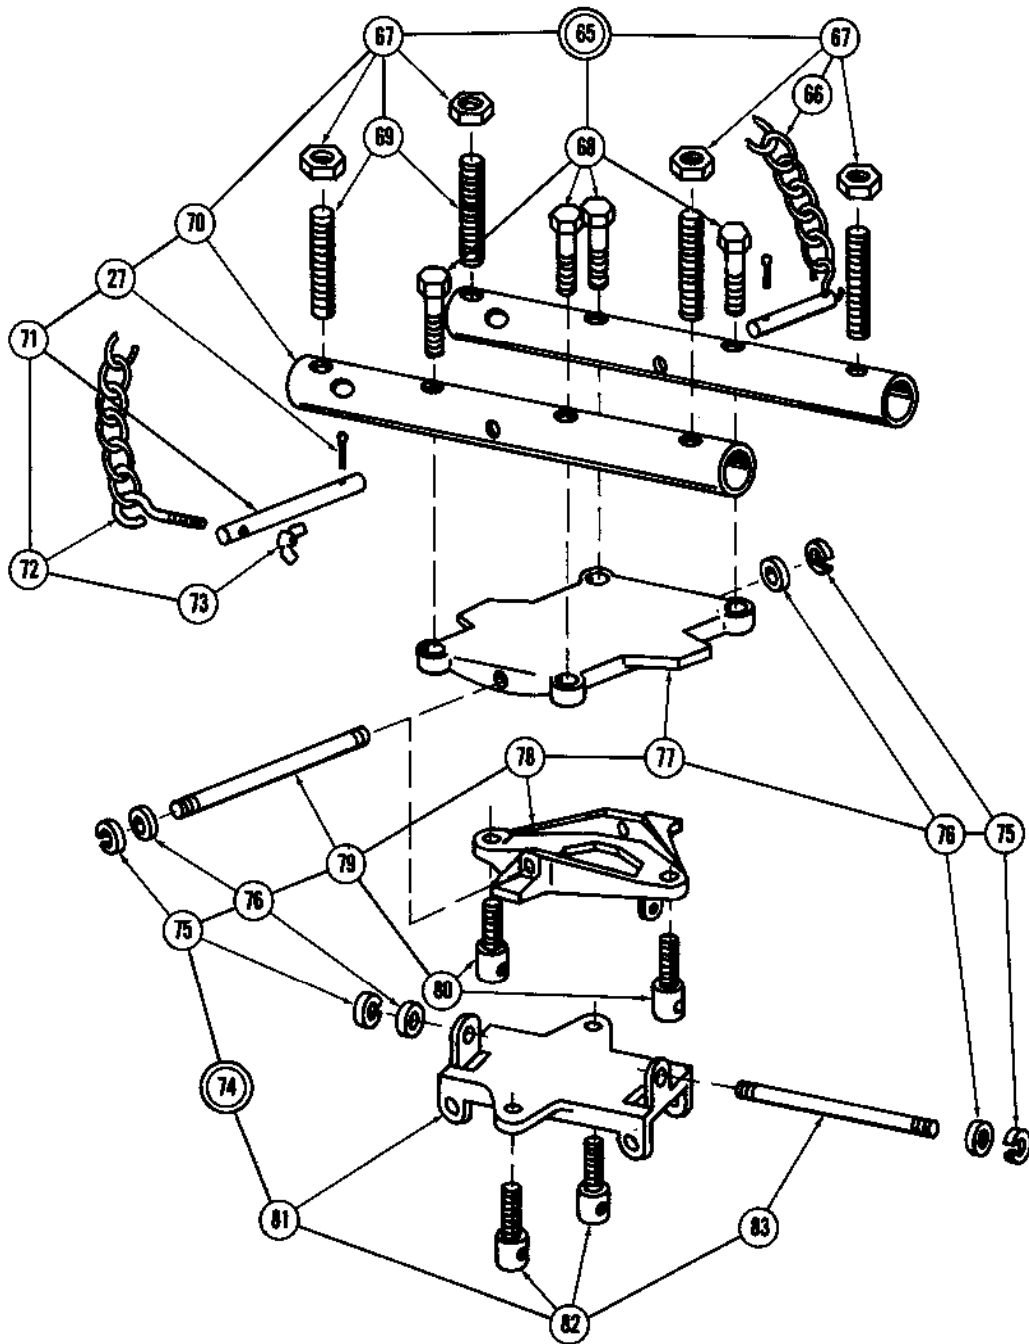

PANZITTA SALES & SERVICE
72 George Avenue
Wilkes-Barre, PA 18705
570-822-6720 800-822-6720
www.panzittasales.com

ORDER BY PART NUMBER, **NOT** BY CODE NUMBER
SEE BACK PAGE FOR COMPLETE NUMERICAL LISTING

MODEL J-794 SERIES "A"

NUMERICAL LISTING OF PARTS

Part No.	Code No.	Part No.	Code No.	Part No.	Code No.	Part No.	Code No.
201777	4	225540	36	225581	23	226282	63
201779	2	225541	6A	225582	13	226283	62
203295	3	225542	6B	225583	9	226490	75
203301	1	225546	26	225584	80	227428	65
203311	35	225548	78	225586	71	227948	24
204301	76	225550	77	225588	40	227949	15
204324	50	225552	81	225589	39	227953	25
204354	18	225554	28	225590	82		
204465	27	225555	14	225592	5		
214559	31	225556	8	225593	68		
217649	52	225558	46	225597	57		
217873	47	225559	20	225598	70		
218966	37	225560	22	225873	72		
218991	34	225561	19	225874	66		
218992	41	225562	83	225875	73		
219451	67	225563	79	225888	42		
219524	69	225564	38	225889	44		
219531	29	225565	51	225890	43		
221367	45	225567	11	226138	48		
221937	55	225568	16	226152	60		
221938	54	225569	12	226205	56		
223402	32	225575	21	226207	74		
224052	49	225576	7	226278	58		
224414	17	225579	53	226280	59		
225533	33	225580	30	226281	61		

ORDER BY PART NUMBER, NOT BY CODE NUMBER

PANZITTA SALES & SERVICE
72 George Avenue
Wilkes-Barre, PA 18705
570-822-6720 800-822-6720
www.panzittasales.com