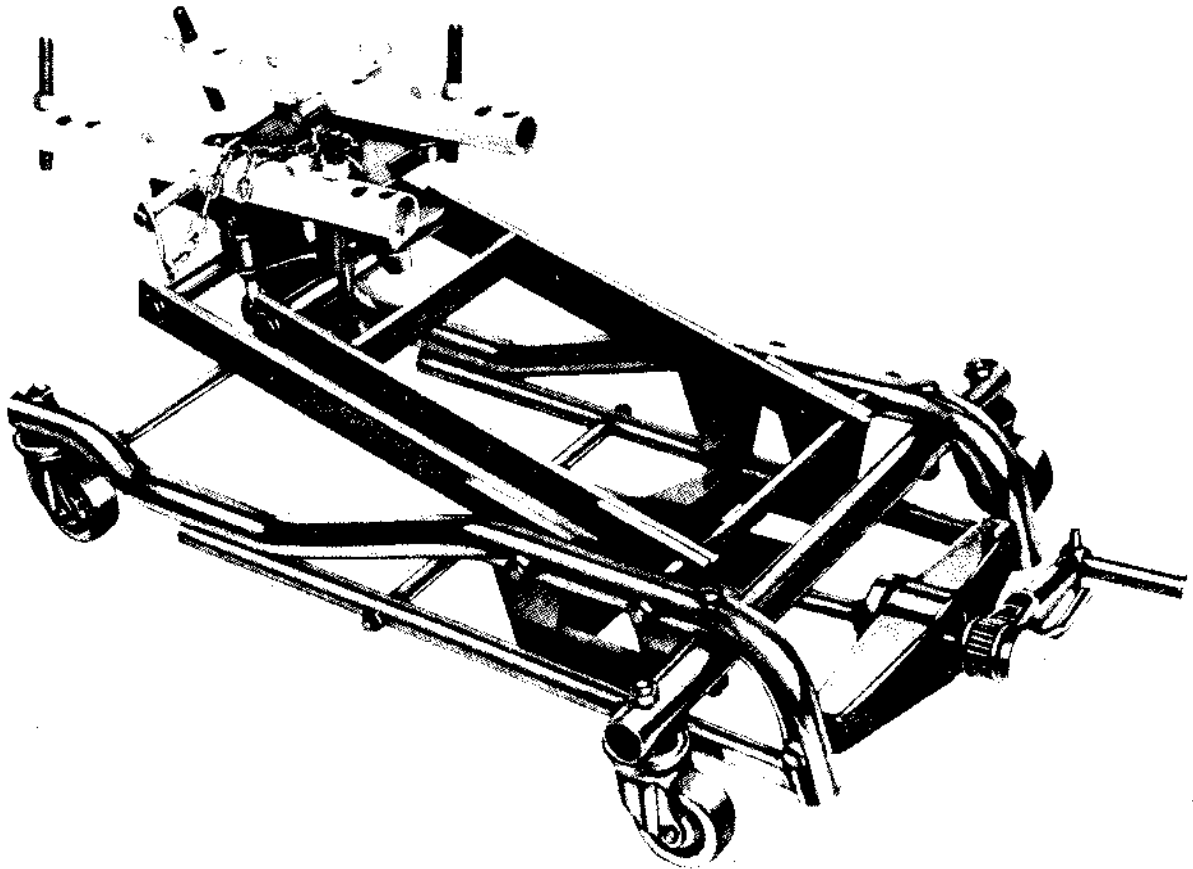

PANZITTA SALES & SERVICE
72 George Avenue
Wilkes-Barre, PA 18705
570-822-6720 800-822-6720
www.panzittasales.com

WALKER

**SERVICE
DIVISION**

Jack Parts Sheet

MODEL J-794
SERIES "A"
(93715)

1 TON CAPACITY

Mechanical Transmission Jack

MODEL J-794 SERIES "A"

DATE OF MANUFACTURING CODE
 A LETTER INDICATING MONTH
 (1/4" HIGH), 2 NUMBERS GIVING
 DAY OF THE MONTH AND 1
 NUMBER SHOWING LAST NUMBER
 OF DECADE (EACH 18" HIGH)
 IS TO BE CLEARLY STAMPED AS
 FOLLOWS: ON THE LEFT REAR
 LIFTING ASSEMBLY.