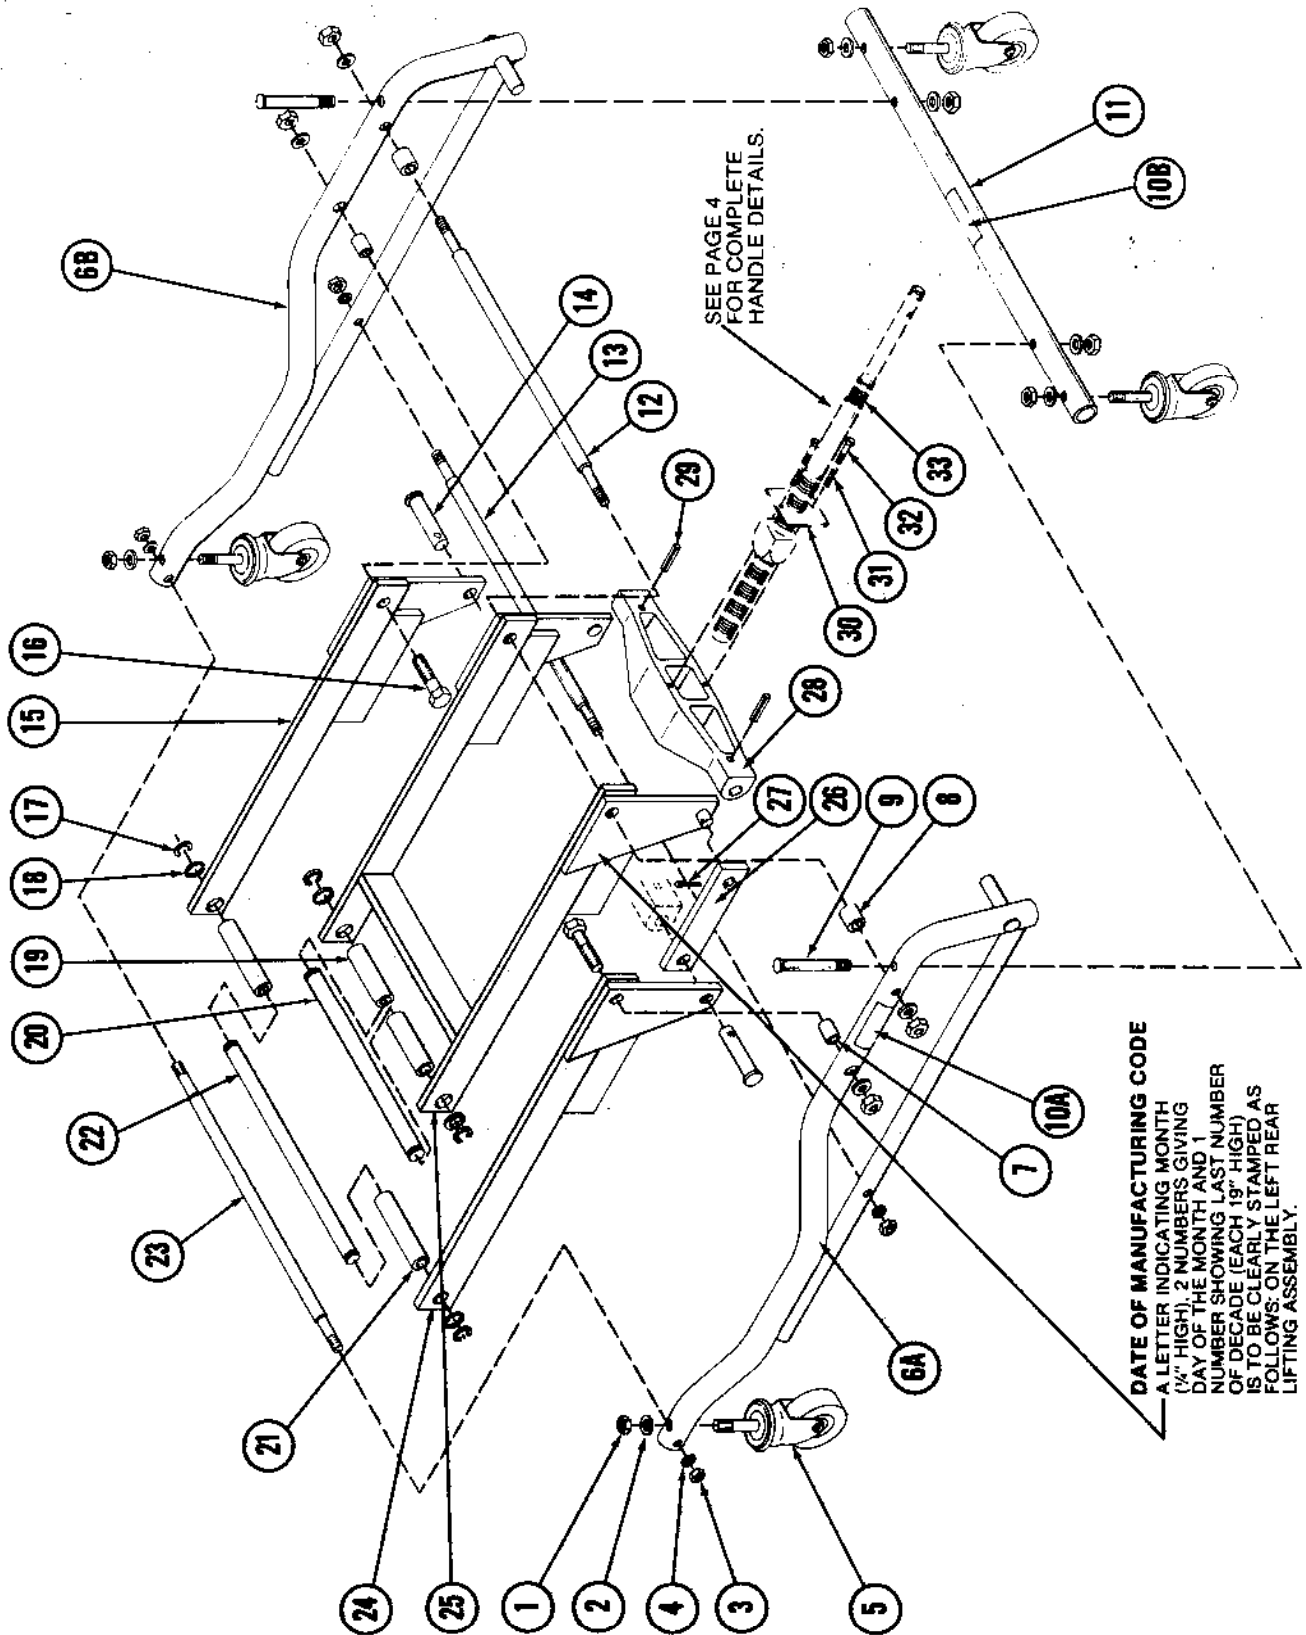

MODEL J-794 SERIES "A"

DATE OF MANUFACTURING CODE
 A LETTER INDICATING MONTH
 (1/4" HIGH), 2 NUMBERS GIVING
 DAY OF THE MONTH AND 1
 NUMBER SHOWING LAST NUMBER
 OF DECADE (EACH 18" HIGH)
 IS TO BE CLEARLY STAMPED AS
 FOLLOWS: ON THE LEFT REAR
 LIFTING ASSEMBLY.