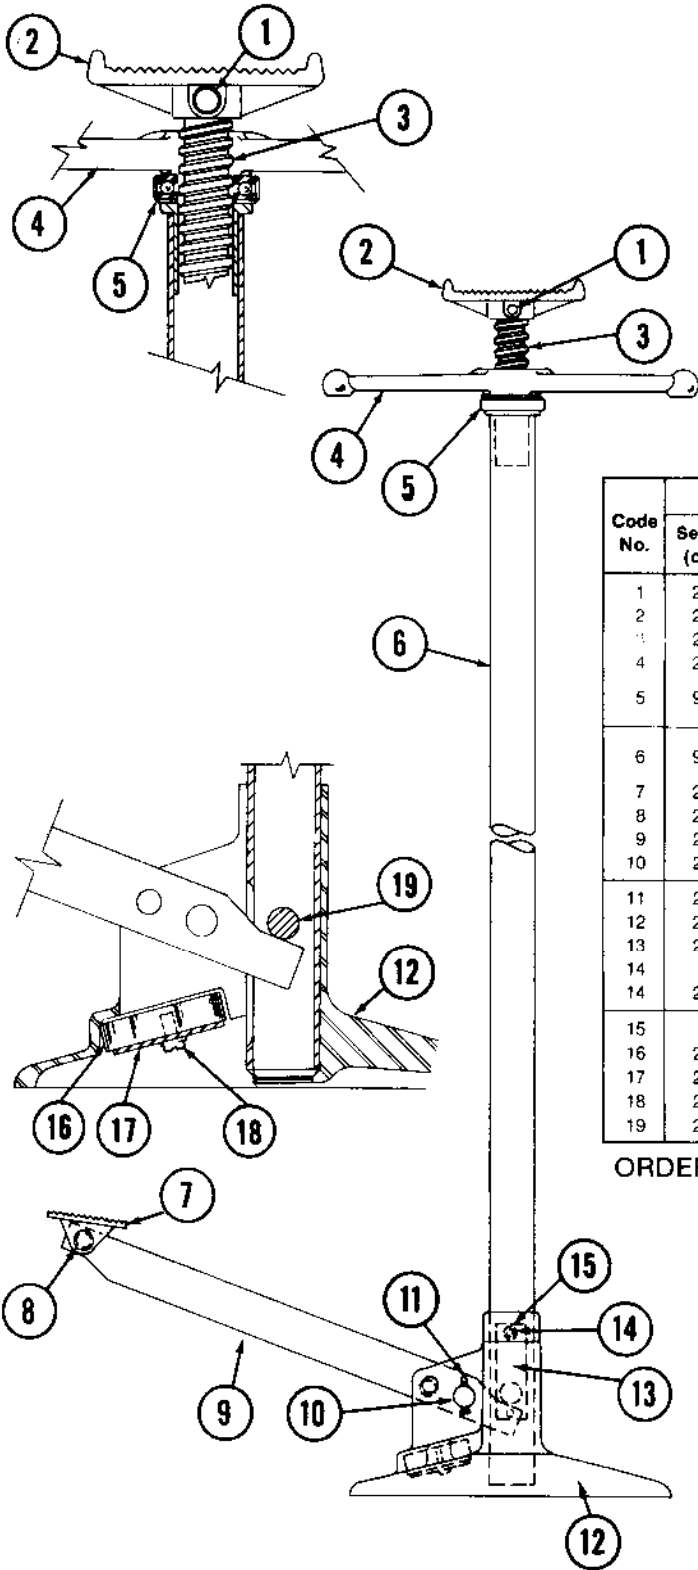

WALKER

SERVICE DIVISION

Jack Parts Sheet

MODEL J-700

Series A, B & C

HI-BOY

Code No.	Part Number			Description	No. Req'd
	Series "C" (current)	Series "A"	Series "B"		
1	202667	—	—	Rivet - Cap to Screw	1
2	226509	—	—	Cap	1
3	226293	G12871	—	Screw	1
4	226500	G6882	—	Hand Nut	1
5	900942	Not Available	—	Bearing Assy.	1
6	901055	Not Available	—	Standard & Bush. Assembly	1
7	226510	—	—	Foot Pad	1
8	202925	—	—	Rivet - Foot Pad	1
9	226291	—	—	Lever	1
10	226310	—	—	Fulcrum Pin	1
11	204444	—	—	Cotter Pin - Fulcrum Pin	1
12	226511	—	—	Base	1
13	226308	—	—	Side Plate	1
14	—	201485	201392	Drive Screw	4
14	201808	—	—	Rivet	2
15	—	201072	201072	Lockwasher	4
16	226309	—	—	Spring	1
17	226307	—	—	Bottom Plate	2
18	223664	—	—	Screw	2
19	226306	—	—	Pin - Straight Lever	1