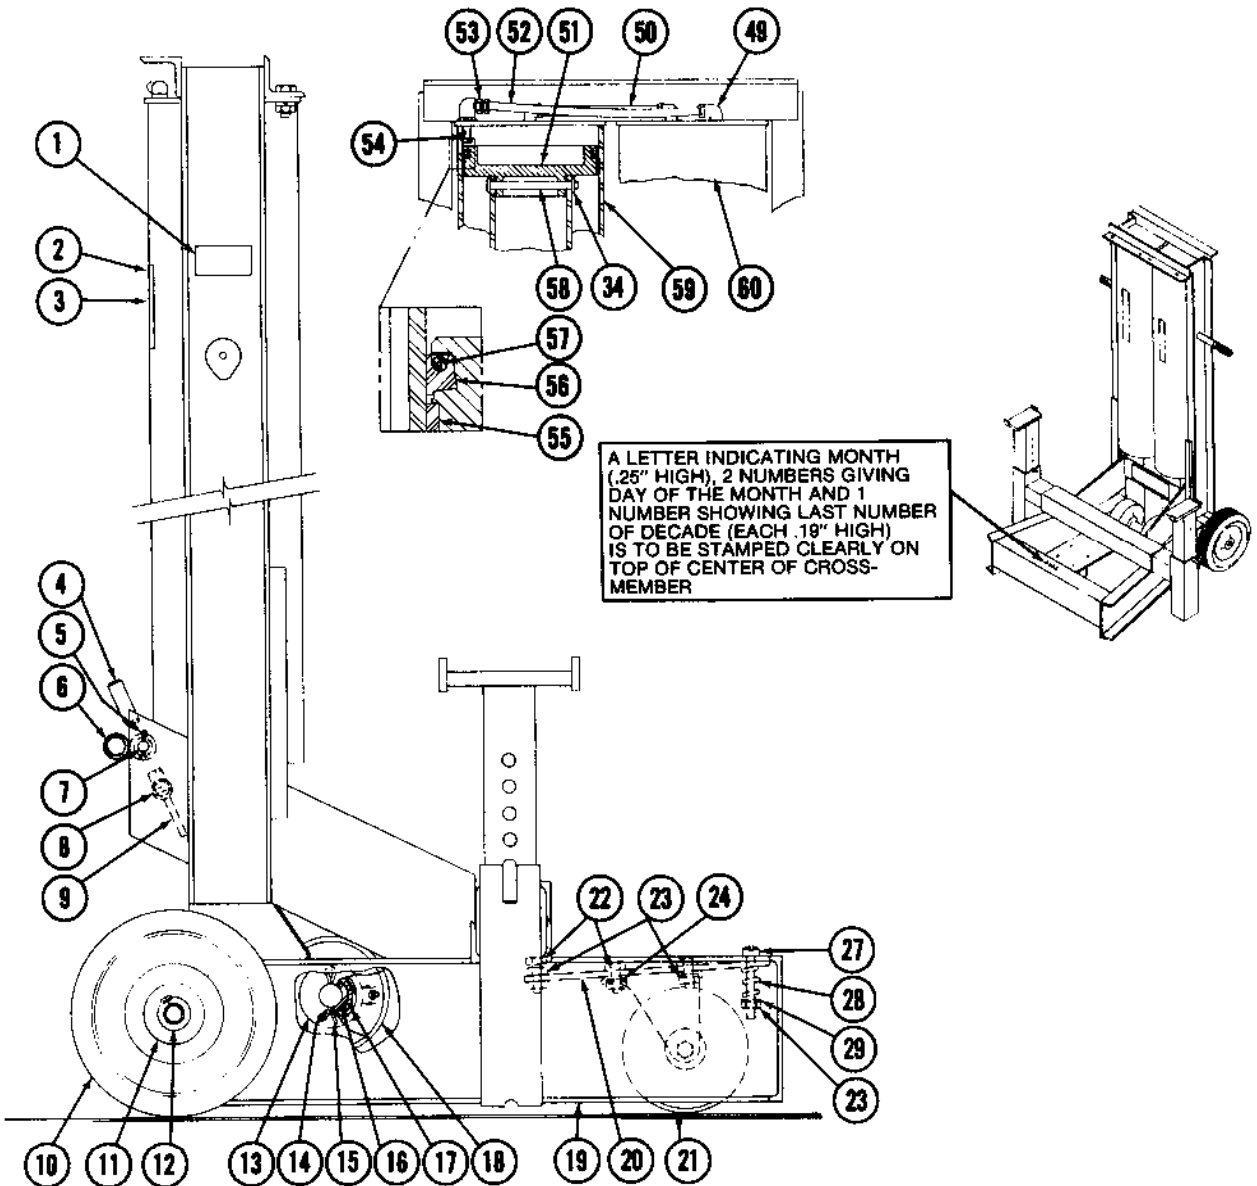

**NOTE: NEW CAUTION and INSTRUCTION PLATES, must be replaced on every repair.
(Code Numbers 2, 3 & 30)**

Code No.	Part No.	Part Name	No. Req'd	Code No.	Part No.	Part Name	No. Req'd
1	227657	Name Plate	1	16	227638	Spacer	1
2	226601	Instruction Plate	1	17	209746	Roller	26
3	227917	Instruction Plate	1	18	900283	Wheel & Bushing Ass'y	2
4	227643	Handle - Safety Stop	1	19	227603	Column & Base Ass'y	1
5	204543	Cotter Pin	2	20	227656	Caster Plate	1
6	227633	Tank Retainer Ass'y	1	21	223135	Caster - Swivel	1
7	227652	Cross Pin	1	22	212624	Bolt	5
8	226603	Roll Pin	1	23	207169	Nut	8
9	227616	Handle Stop Ass'y	1	24	201090	Lockwasher	4
10	227649	Wheel - Rear	2	25	227622	Saddle Ass'y	2
11	221778	Washer	4	26	227651	Position Pin	2
12	221820	Ret. Ring	2	27	200472	Screw	2
13	210735	Washer	4	28	223707	Spring	2
14	227639	Axle	1	29	204271	Washer	2
15	204530	Cotter Pin	2	30	227658	Instruction Plate	1

**ORDER BY PART NUMBER, NOT BY CODE NUMBER
SEE BACK PAGE FOR COMPLETE NUMERICAL LISTING**

MODEL J-199 SERIES "A"

NOTE: NEW CAUTION and INSTRUCTION PLATES, must be replaced on every repair.
 (Code Numbers 2, 3 & 30)

ORDER BY PART NUMBER, NOT BY CODE NUMBER
 SEE BACK PAGE FOR COMPLETE NUMERICAL LISTING

MODEL J-199 SERIES "A"

NUMERICAL LISTING OF PARTS

Part No.	Code No.	Part No.	Code No.	Part No.	Code No.	Part No.	Code No.
200472	27	221820	12	227629	59	227651	26
201090	24	223135	21	227631	39	227652	7
203272	45	223575	56	227633	6	227653	35
204271	29	223707	28	227637	33	227654	58
204530	15	223964	49	227638	16	227655	55
204543	5	224641	42	227639	14	227656	20
207169	23	225254	46	227640	51	227657	1
209746	17	226601	2	227642	54	227658	30
210735	13	226603	8	227643	4	227917	3
212622	31	227589	48	227644	38	227998	43
212624	22	227603	19	227646	53	228000	44
212688	47	227616	9	227647	50	228017	57
220018	34	227619	37	227648	52	228061	36
221356	40	227622	25	227649	10	228111	41
221778	11	227626	60	227650	32	900283	18