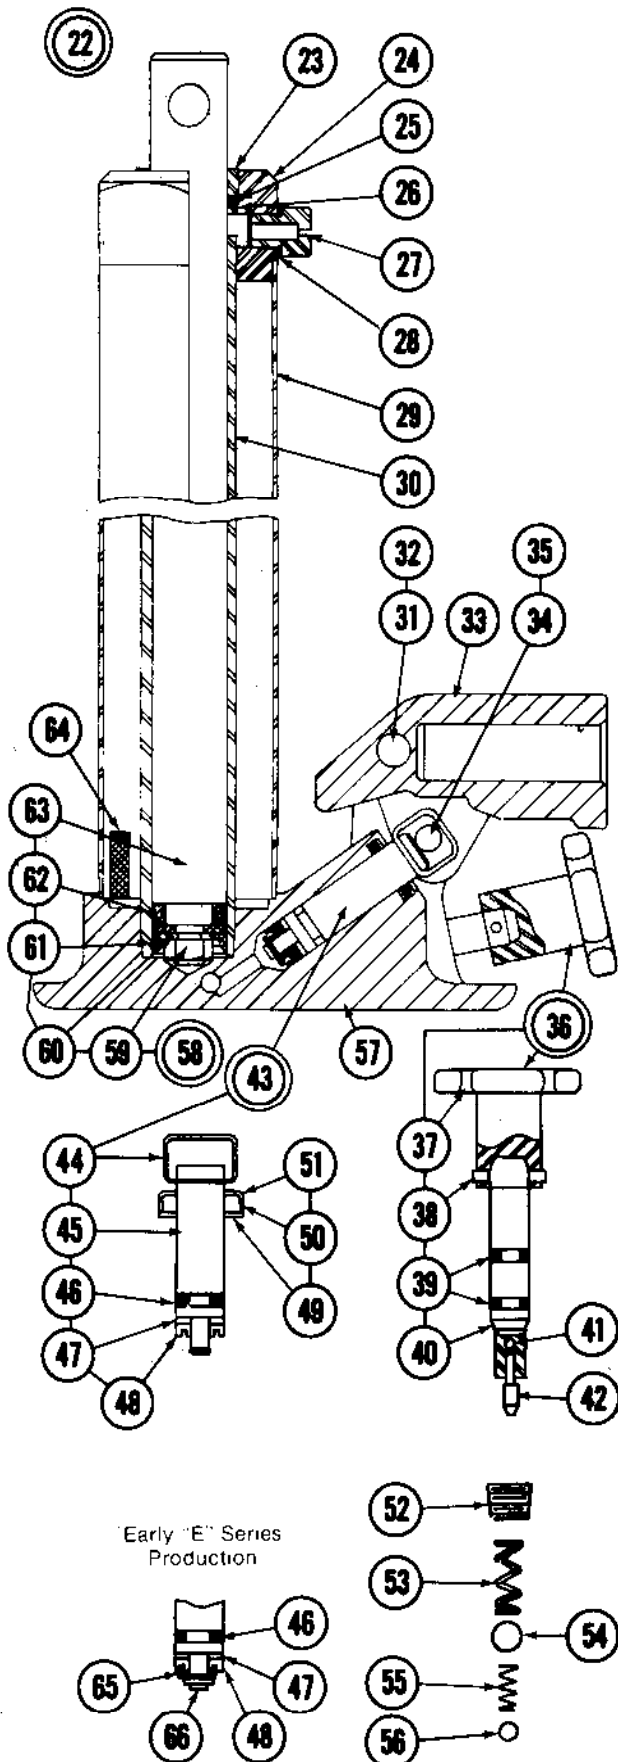

Code No.	Part No.	Description	Quantity
22		Hydraulic Unit Assembly	1
23	223248	Ram Gland Nut	1
24	223055	Tank Nut	1
25	223246	Ram Packing	1
26	223247	Ram Gland Washer	1
27	224352	Filler Plug Assembly	1
28	204842	Gasket	1
29	223054	Oil Tank	1
30	223053	Cylinder ("E" series only)	1
	228955	Cylinder ("H" series only)	1
	230197	Cylinder ("J" series only)	1
31	220019	Pin - Handle Socket	1
32	220018	Retainer Ring	1
33	224237	Handle Socket	1
34	220021	Pin - Pump	1
35	220018	Retainer Ring	1
36	224240	Release Assembly	1
37	224058	Hand Knob	1
38	201138	Pin	1
39	218776	"O" Ring	2
40	224241	Stem	1
41	203196	Ball - Release	1
42	224239	Release Valve	1
43	226180	Pump Assembly	1
44	209910	Clip	1
45	226179	Piston	1
46	214153	Seal Ring	1
47	214161	Leather Washer	1
48	214154	"U" Cup	1
49	204281	Gland Washer	1
50	213149	Packing	1
51	216258	Cover	1
52	210311	Pipe Plug	1
53	218117	Spring - Discharge	1
54	203201	Ball - Discharge	1
55	217909	Spring - Suction	1
56	203197	Ball - Suction	1
57	223051	Base ("E" series only)	1
	228954	Base ("H & J" series)	1
58	230413	Ram Assembly ("E & H" series)	1
	230534	Ram Assembly ("J" series only)	1
•59	203265	Nut-Ram Cup ("E & H" series)	1
•60	204218	Washer-Ram Cup ("E & H" series)	1
61	218767	Ram Cup ("E & H" series)	1
	228255	U-Cup ("J" series only)	1
62	224758	Heel Plate	1
63	223052	Ram ("E & H" series)	1
	230198	Ram ("J" series only)	1
64	222088	Screen	1
65	217408	Retainer	1
66	*217409	Hair Pin Cotter	1