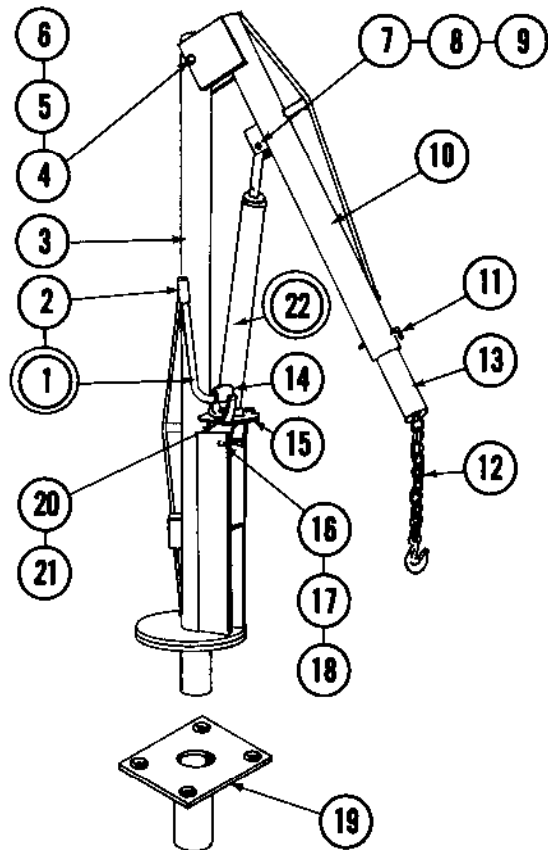

TRUCK MOUNTED CRANE

Code No.	Part No.	Description	Quantity
1	224470	Handle and Grip Assembly	1
2	223164	Grip	1
3	224296	Frame Assembly	1
4	223075	Bolt	1
5	209970	Lockwasher	1
6	203349	Nut	1
7	223076	Bolt	1
8	209970	Lockwasher	1
9	203349	Nut	1
10	225881	Main Boom Assembly	1
11	223043	Position Pin	1
12	223048	Chain and Hook Assembly	1
13	223145	Inner Boom Assembly	1
14	217920	Rollpin - Handle	1
15	223157	Pivot Assembly	1
16	223803	Bolt	1
17	209967	Lockwasher	1
18	203346	Nut	1
19	228113	Mounting well	1
20	213639	Screws	4
21	201081	Lockwasher	4
22	*	Hydraulic Unit	1