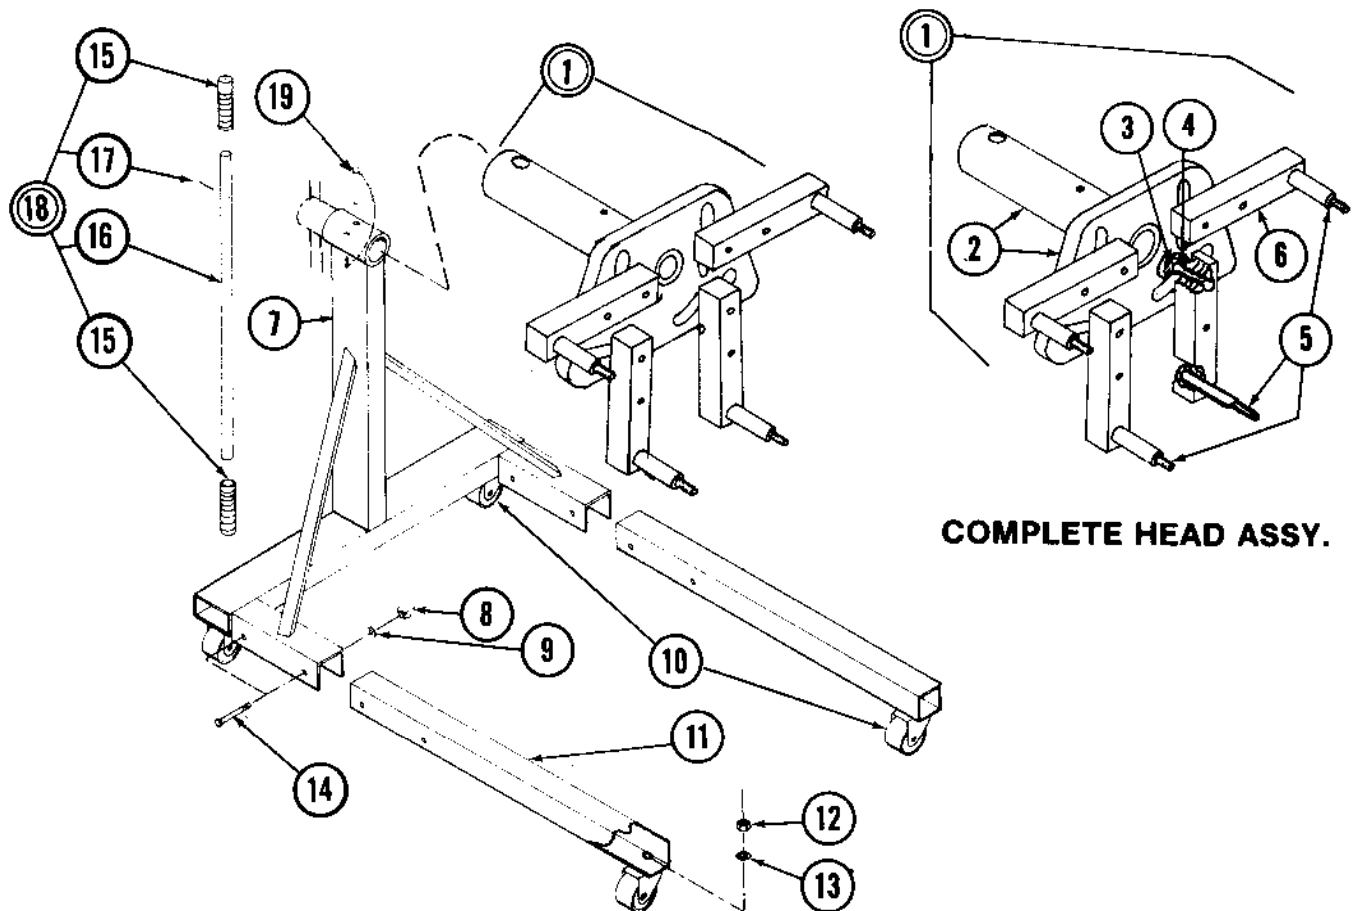

SERVICE DIVISION

Jack Parts Sheet MODEL 93774 SERIES "A"

1250 LB. CAPACITY
ENGINE STAND

Code No.	Part No.	Description	No. Req'd.	Code No.	Part No.	Description	No. Req'd.
1	229162	Head Assy. - Complete	1	10	229155	Caster	4
2	229163	Head	1	11	229151	Center Arm (Painted)	2
3	229147	Bolt - Arm to Head	4	12	219451	Nut - Caster	4
4	229146	Washer - Arm to Head	4	13	201779	Lock Washer - Caster	4
5	229148	Bolt-Eng. Mount 7/16-14 x 4"	4	14	212633	Bolt - Cross Arm	4
5	230252	Bolt-Eng. Mount 3/8-16 x 4"	4	15	223164	Grip - Handle	2
6	229138	Mounting Arm Assy.	4	16	229154	Handle	1
7	229157	Post Assy. (Painted)	1	17	220812	Roll Pin - Handle	1
8	225875	Wing Nut - Arm	4	18	230041	Handle Assy.	1
9	209964	Lock Washer - Arm	4	19	225385	Pin & Chain Assy.	1

93283 OUTBOARD MOTOR HEAD

93284 VOLKSWAGEN ENGINE STAND ADAPTER

Code No.	Part No.	Description	No. Req'd.
1	229867	Adapter-Block	1
2	229869	Bolt (2-3/4")	1
3	201086	Lockwasher	1
4	229868	Bolt (4-1/2")	3
5	229870	Washer	6
6	207167	Nut	4