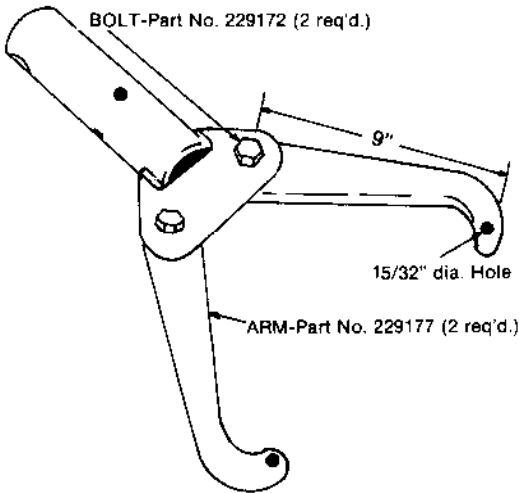

SERVICE DIVISION

Jack Parts Sheet MODEL 93774 SERIES "A"

1250 LB. CAPACITY
ENGINE STAND

Code No.	Part No.	Description	No. Req'd.	Code No.	Part No.	Description	No. Req'd.
1	229162	Head Assy. - Complete	1	10	229155	Caster	4
2	229163	Head	1	11	229151	Center Arm (Painted)	2
3	229147	Bolt - Arm to Head	4	12	219451	Nut - Caster	4
4	229146	Washer - Arm to Head	4	13	201779	Lock Washer - Caster	4
5	229148	Bolt-Eng. Mount 7/16-14 x 4"	4	14	212633	Bolt - Cross Arm	4
5	230252	Bolt-Eng. Mount 3/8-16 x 4"	4	15	223164	Grip - Handle	2
6	229138	Mounting Arm Assy.	4	16	229154	Handle	1
7	229157	Post Assy. (Painted)	1	17	220812	Roll Pin - Handle	1
8	225875	Wing Nut - Arm	4	18	230041	Handle Assy.	1
9	209964	Lock Washer - Arm	4	19	225385	Pin & Chain Assy.	1

ORDER BY PART NUMBER, NOT BY CODE NUMBER

PANZITTA SALES & SERVICE
 72 George Avenue
 Wilkes-Barre, PA 18705
 570-822-6720 800-822-6720
 www.panzittasales.com

MODEL 93774
SERIES "A"

OPTIONAL HEADS

93282 TRANSMISSION HEAD

93283 OUTBOARD MOTOR HEAD

93284 VOLKSWAGEN ENGINE STAND ADAPTER

Code No.	Part No.	Description	No. Req'd.
1	229867	Adapter-Block	1
2	229869	Bolt (2-3/4")	1
3	201086	Lockwasher	1
4	229868	Bolt (4-1/2")	3
5	229870	Washer	6
6	207167	Nut	4