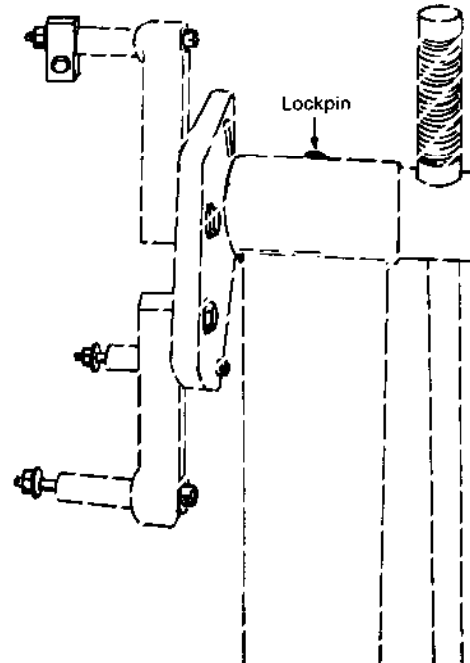

SERVICE DIVISION

Jack Parts Sheet MODEL 93774 SERIES "A"

1250 LB. CAPACITY
ENGINE STAND

Code No.	Part No.	Description	No. Req'd.	Code No.	Part No.	Description	No. Req'd.
1	229162	Head Assy. - Complete	1	10	229155	Caster	4
2	229163	Head	1	11	229151	Center Arm (Painted)	2
3	229147	Bolt - Arm to Head	4	12	219451	Nut - Caster	4
4	229146	Washer - Arm to Head	4	13	201779	Lock Washer - Caster	4
5	229148	Bolt-Eng. Mount 7/16-14 x 4"	4	14	212633	Bolt - Cross Arm	4
5	230252	Bolt-Eng. Mount 3/8-16 x 4"	4	15	223164	Grip - Handle	2
6	229138	Mounting Arm Assy.	4	16	229154	Handle	1
7	229157	Post Assy. (Painted)	1	17	220812	Roll Pin - Handle	1
8	225875	Wing Nut - Arm	4	18	230041	Handle Assy.	1
9	209964	Lock Washer - Arm	4	19	225385	Pin & Chain Assy.	1

ORDER BY PART NUMBER, NOT BY CODE NUMBER

PANZITTA SALES & SERVICE
 72 George Avenue
 Wilkes-Barre, PA 18705
 570-822-6720 800-822-6720
 www.panzittasales.com

MODEL 93774
SERIES "A"

OPTIONAL HEADS

93282 TRANSMISSION HEAD

93283 OUTBOARD MOTOR HEAD

93284 VOLKSWAGEN ENGINE STAND ADAPTER

Code No.	Part No.	Description	No. Req'd.
1	229867	Adapter-Block	1
2	229869	Bolt (2-3/4")	1
3	201086	Lockwasher	1
4	229868	Bolt (4-1/2")	3
5	229870	Washer	6
6	207167	Nut	4