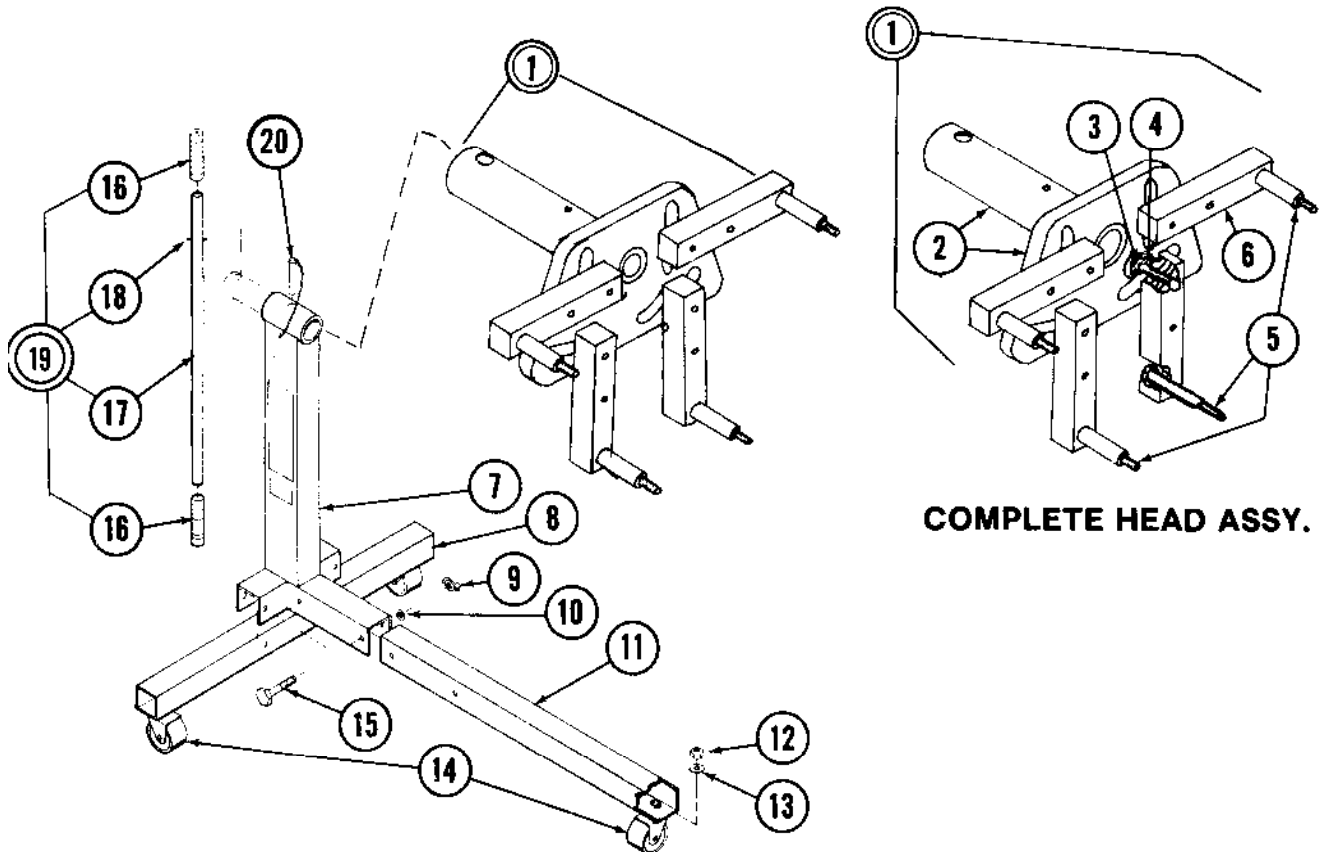

SERVICE DIVISION

Jack Parts Sheet

**MODEL 93770
SERIES "A"**

**750 LB. CAPACITY
ENGINE STAND**

COMPLETE HEAD ASSY.

Code No.	Part No.	Description	No. Req'd.	Code No.	Part No.	Description	No. Req'd.
1	229137	Head Assy. - Complete	1	11	229151	Center Arm (Painted)	1
2	229142	Head	1	12	219451	Nut - Caster	3
3	229147	Bolt - Arm to Head	4	13	201779	Lock Washer - Caster	3
4	229146	Washer - Arm to Head	4	14	229155	Caster	3
5	229148	Bolt - Eng. Mt. 7/16-14 x 4"	4	15	212633	Bolt - Cross Arm	4
5	230252	Bolt - Eng. Mt. 3/8-16 x 4"	4	16	223164	Grip - Handle	2
6	229138	Mounting Arm Assy.	4	17	229154	Handle	1
7	229132	Post Assy. (Painted)	1	18	220812	Roll Pin - Handle	1
8	229149	Cross Arm (Painted)	1	19	230041	Handle Assy.	1
9	225875	Wing Nut - Arm	4	20	225385	Pin & Chain Assy.	1
10	209964	Lock Washer - Arm	4				

93283 OUTBOARD MOTOR HEAD

93284 VOLKSWAGEN ENGINE STAND ADAPTER

Code No.	Part No.	Description	No. Req'd.
1	229867	Adapter-Block	1
2	229869	Bolt (2-3/4")	1
3	201086	Lockwasher	1
4	229868	Bolt (4-1/2")	3
5	229870	Washer	6
6	207167	Nut	4