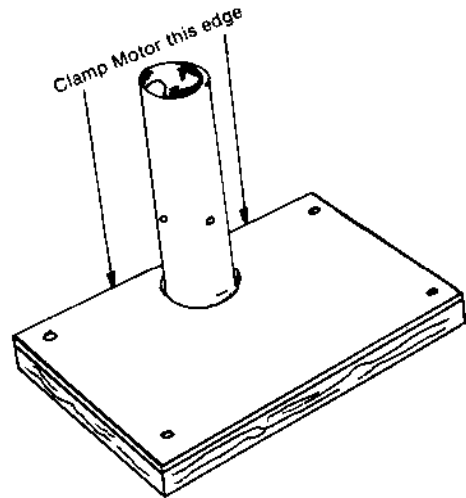

SERVICE DIVISION

Jack Parts Sheet

**MODEL 93770
SERIES "A"**

**750 LB. CAPACITY
ENGINE STAND**

COMPLETE HEAD ASSY.

Code No.	Part No.	Description	No. Req'd.	Code No.	Part No.	Description	No. Req'd.
1	229137	Head Assy. - Complete	1	11	229151	Center Arm (Painted)	1
2	229142	Head	1	12	219451	Nut - Caster	3
3	229147	Bolt - Arm to Head	4	13	201779	Lock Washer - Caster	3
4	229146	Washer - Arm to Head	4	14	229155	Caster	3
5	229148	Bolt - Eng. Mt. 7/16-14 x 4"	4	15	212633	Bolt - Cross Arm	4
5	230252	Bolt - Eng. Mt. 3/8-16 x 4"	4	16	223164	Grip - Handle	2
6	229138	Mounting Arm Assy.	4	17	229154	Handle	1
7	229132	Post Assy. (Painted)	1	18	220812	Roll Pin - Handle	1
8	229149	Cross Arm (Painted)	1	19	230041	Handle Assy.	1
9	225875	Wing Nut - Arm	4	20	225385	Pin & Chain Assy.	1
10	209964	Lock Washer - Arm	4				

ORDER BY PART NUMBER, NOT BY CODE NUMBER

MODEL 93770
SERIES "A"

PANZITTA SALES & SERVICE
 72 George Avenue
 Wilkes-Barre, PA 18705
 570-822-6720 800-822-6720
 www.panzittasales.com

OPTIONAL HEADS

93282 TRANSMISSION HEAD

93283 OUTBOARD MOTOR HEAD

93284 VOLKSWAGEN ENGINE STAND ADAPTER

Code No.	Part No.	Description	No. Req'd.
1	229867	Adapter-Block	1
2	229869	Bolt (2-3/4")	1
3	201086	Lockwasher	1
4	229868	Bolt (4-1/2")	3
5	229870	Washer	6
6	207167	Nut	4