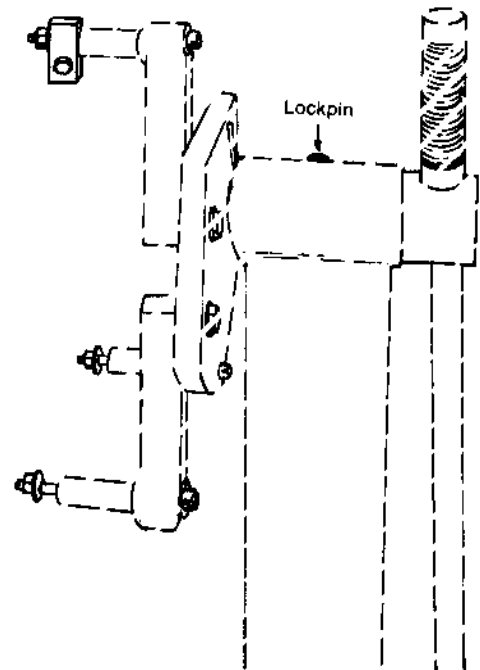

SERVICE DIVISION

Jack Parts Sheet

**MODEL 93770
SERIES "A"**

**750 LB. CAPACITY
ENGINE STAND**

COMPLETE HEAD ASSY.

Code No.	Part No.	Description	No. Req'd.	Code No.	Part No.	Description	No. Req'd.
1	229137	Head Assy. - Complete	1	11	229151	Center Arm (Painted)	1
2	229142	Head	1	12	219451	Nut - Caster	3
3	229147	Bolt - Arm to Head	4	13	201779	Lock Washer - Caster	3
4	229146	Washer - Arm to Head	4	14	229155	Caster	3
5	229148	Bolt - Eng. Mt. 7/16-14 x 4"	4	15	212633	Bolt - Cross Arm	4
5	230252	Bolt - Eng. Mt. 3/8-16 x 4"	4	16	223164	Grip - Handle	2
6	229138	Mounting Arm Assy.	4	17	229154	Handle	1
7	229132	Post Assy. (Painted)	1	18	220812	Roll Pin - Handle	1
8	229149	Cross Arm (Painted)	1	19	230041	Handle Assy.	1
9	225875	Wing Nut - Arm	4	20	225385	Pin & Chain Assy.	1
10	209964	Lock Washer - Arm	4				

ORDER BY PART NUMBER, NOT BY CODE NUMBER

MODEL 93770
SERIES "A"

PANZITTA SALES & SERVICE
 72 George Avenue
 Wilkes-Barre, PA 18705
 570-822-6720 800-822-6720
 www.panzittasales.com

OPTIONAL HEADS

93282 TRANSMISSION HEAD

93283 OUTBOARD MOTOR HEAD

93284 VOLKSWAGEN ENGINE STAND ADAPTER

Code No.	Part No.	Description	No. Req'd.
1	229867	Adapter-Block	1
2	229869	Bolt (2-3/4")	1
3	201086	Lockwasher	1
4	229868	Bolt (4-1/2")	3
5	229870	Washer	6
6	207167	Nut	4