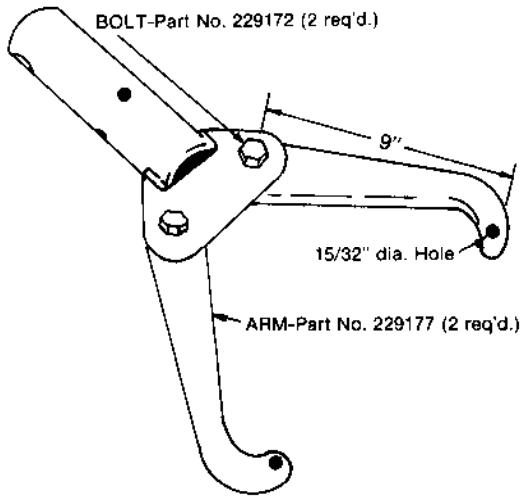

SERVICE DIVISION

Jack Parts Sheet

**MODEL 93770
SERIES "A"**

**750 LB. CAPACITY
ENGINE STAND**

COMPLETE HEAD ASSY.

Code No.	Part No.	Description	No. Req'd.	Code No.	Part No.	Description	No. Req'd.
1	229137	Head Assy. - Complete	1	11	229151	Center Arm (Painted)	1
2	229142	Head	1	12	219451	Nut - Caster	3
3	229147	Bolt - Arm to Head	4	13	201779	Lock Washer - Caster	3
4	229146	Washer - Arm to Head	4	14	229155	Caster	3
5	229148	Bolt - Eng. Mt. 7/16-14 x 4"	4	15	212633	Bolt - Cross Arm	4
5	230252	Bolt - Eng. Mt. 3/8-16 x 4"	4	16	223164	Grip - Handle	2
6	229138	Mounting Arm Assy.	4	17	229154	Handle	1
7	229132	Post Assy. (Painted)	1	18	220812	Roll Pin - Handle	1
8	229149	Cross Arm (Painted)	1	19	230041	Handle Assy.	1
9	225875	Wing Nut - Arm	4	20	225385	Pin & Chain Assy.	1
10	209964	Lock Washer - Arm	4				

ORDER BY PART NUMBER, NOT BY CODE NUMBER

MODEL 93770
SERIES "A"

PANZITTA SALES & SERVICE
 72 George Avenue
 Wilkes-Barre, PA 18705
 570-822-6720 800-822-6720
 www.panzittasales.com

OPTIONAL HEADS

93282 TRANSMISSION HEAD

93283 OUTBOARD MOTOR HEAD

93284 VOLKSWAGEN ENGINE STAND ADAPTER

Code No.	Part No.	Description	No. Req'd.
1	229867	Adapter-Block	1
2	229869	Bolt (2-3/4")	1
3	201086	Lockwasher	1
4	229868	Bolt (4-1/2")	3
5	229870	Washer	6
6	207167	Nut	4