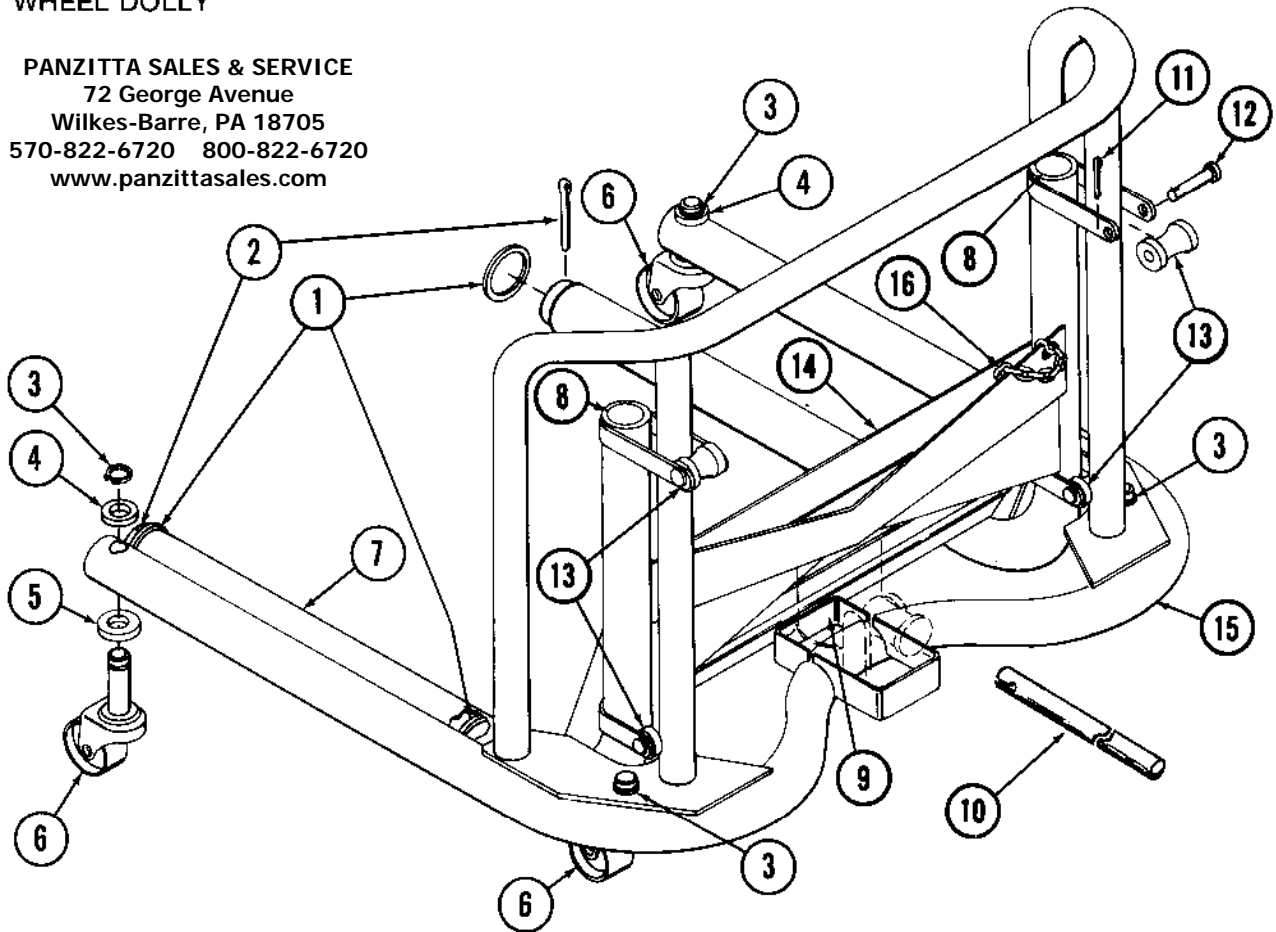

WALKER

SERVICE DIVISION

Jack Parts Sheet

MODEL 93766 (was J824)
SERIES "A"

1 1/4 TON CAPACITY
WHEEL DOLLY

PANZITTA SALES & SERVICE
72 George Avenue
Wilkes-Barre, PA 18705
570-822-6720 800-822-6720
www.panzittasales.com

Code No.	Part No.	Description	No. Req'd.	Code No.	Part No.	Description	No. Req'd.
1	221391	Washer	4	10	10656	Jack Handle	1
2	221408	Cotter Pin	2	11	204426	Cotter Pin	4
3	214557	Retaining Ring	4	12	221386	Roller Pin	4
4	221383	Washer — Upper	2	13	221384	Roller	4
5	221451	Washer — Lower	2	14	222170	Lift Assembly	1
6	221346	Caster	4	15	222168	Base Assembly	1
7	221387	Roller Assembly	2	16	221406	Chain Assembly	1
8	214567	Button Plugs	2				
9	J906	Jack Assy. (See Separate Part Sheet for Parts Detail)	1				

ORDER BY PART NUMBER, NOT BY CODE NUMBER