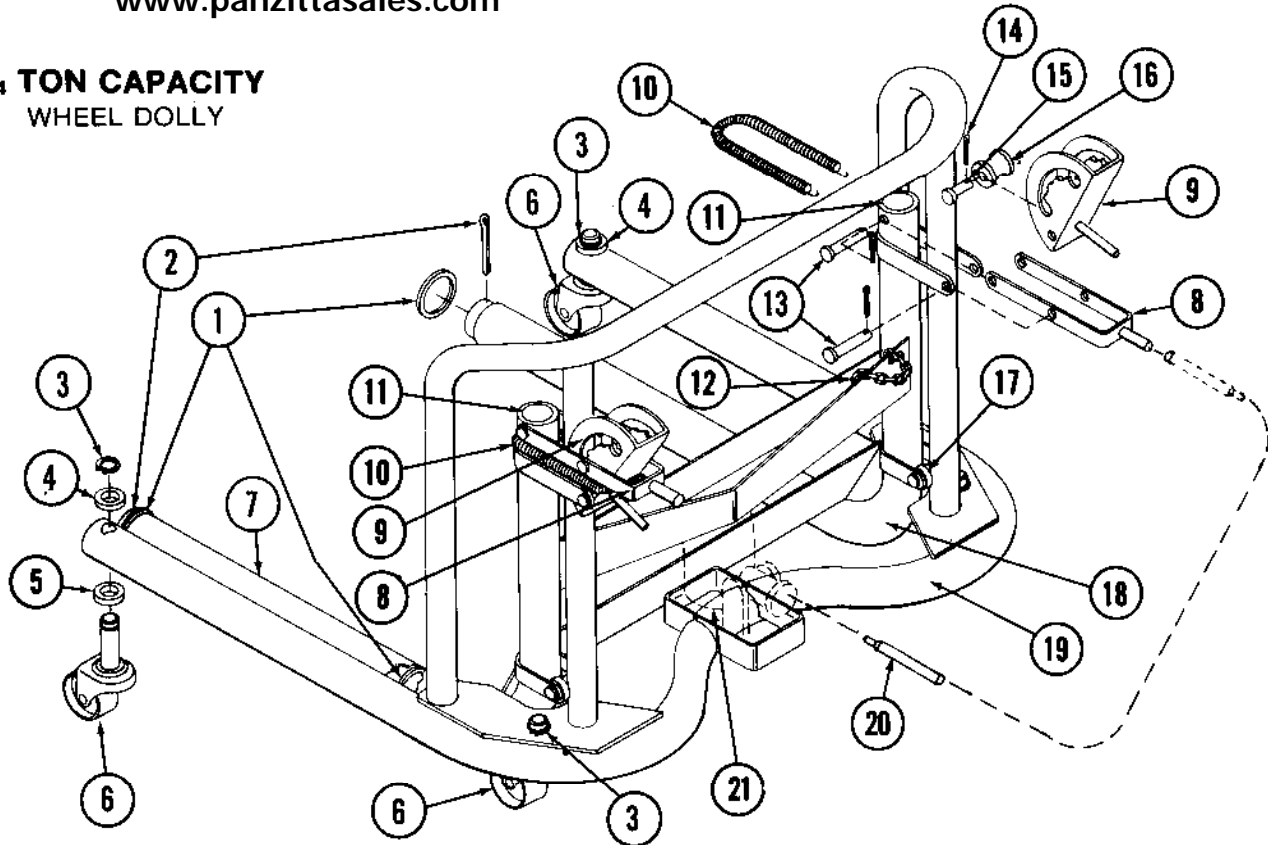

## Jack Parts Sheet

MODEL 93765 (was J823)  
 SERIES "A"

3/4 TON CAPACITY  
 WHEEL DOLLY

Code No.	Part No.	Description	No. Req'd.	Code No.	Part No.	Description	No. Req'd.
1	221390	Washer	4	13	221386	Roller Pin	8
2	221408	Cotter Pin	2	14	204426	Cotter Pin	8
3	214557	Retaining Ring	4	15	221386	Roller Pin	8
4	221383	Washer - Upper	2	16	221385	Roller	2
5	221451	Washer - Lower	2	17	221384	Roller	2
6	221346	Caster	4	18	221399	Lift Assembly	1
7	221387	Roller Assembly	2	19	221392	Base Assembly	1
8	221409	Socket & Bracket Assy.	2	20	227527	Handle	1
9	221412	Adjusting Dog Assembly	2	21	93225	Jack Assembly (See separate parts sheet for Parts breakdown)	
10	221407	Tension Spring	2				
11	214567	Button Plug	2				
12	221406	Chain Assembly	1				

ORDER BY PART NUMBER, NOT CODE NUMBER