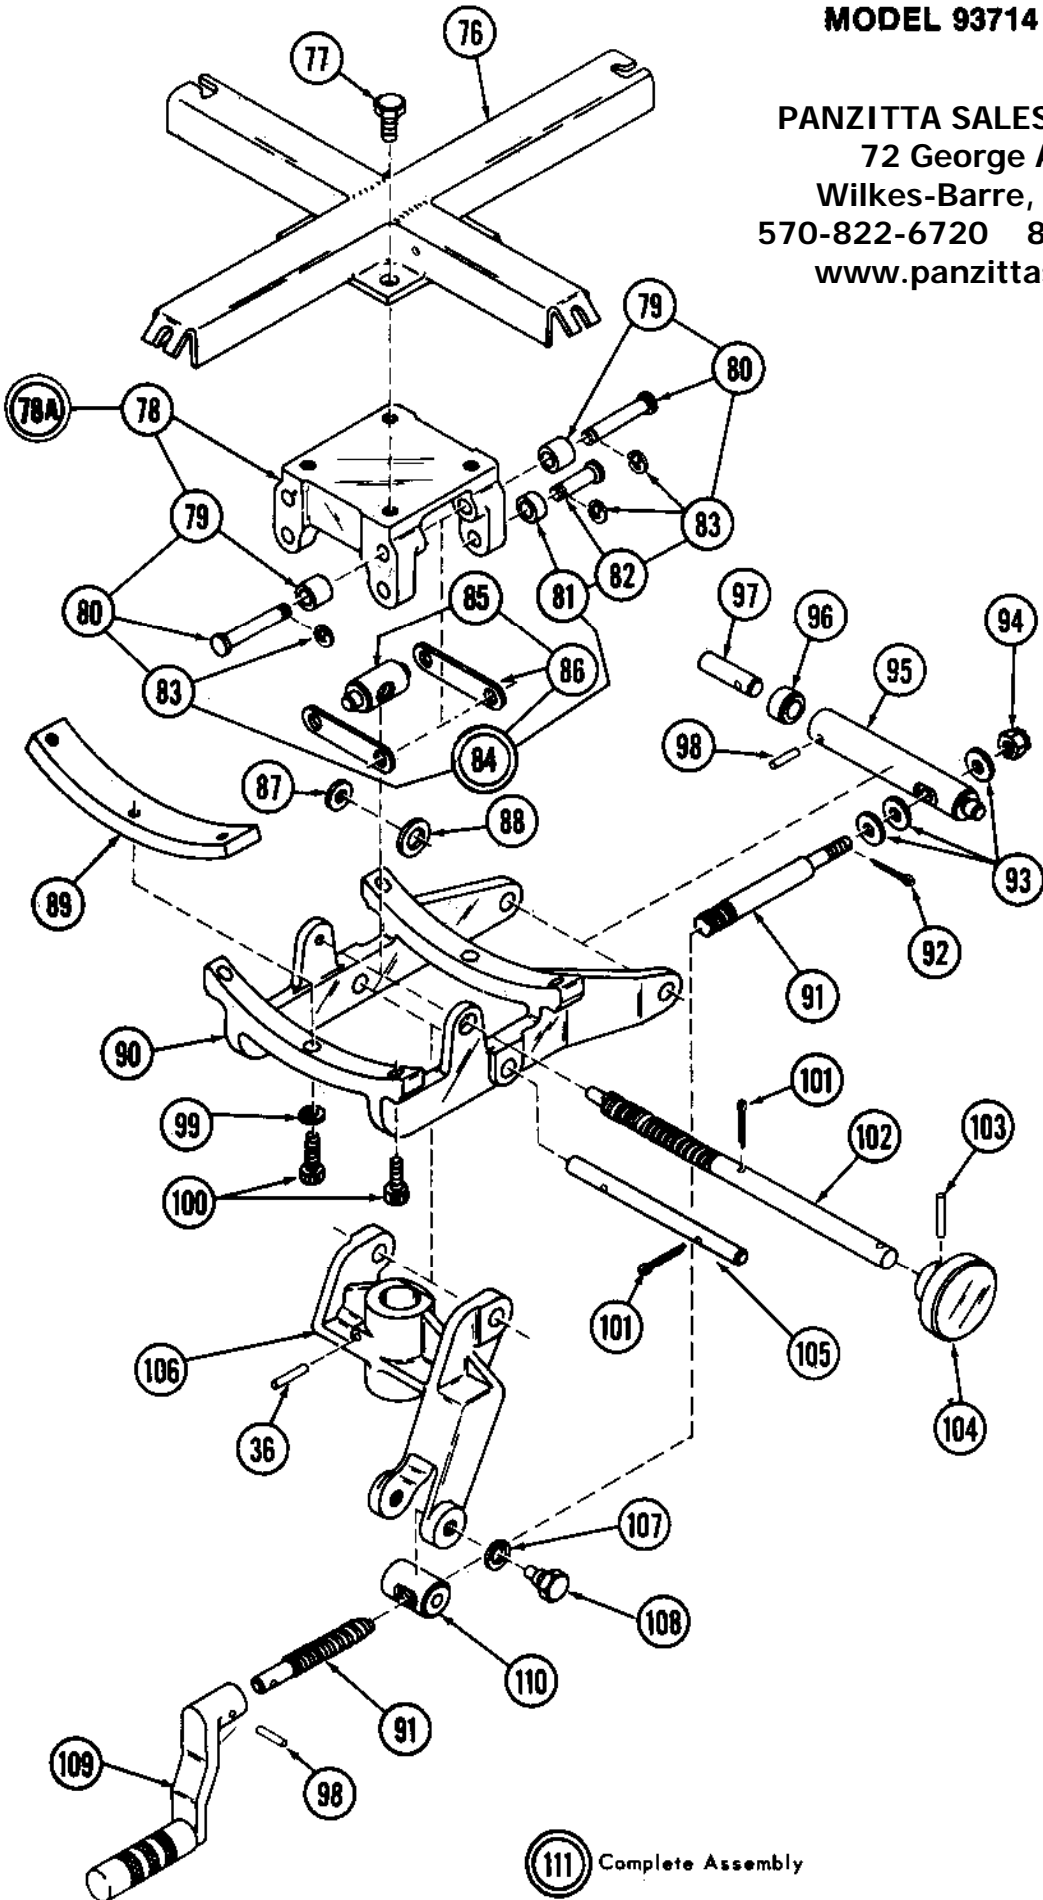

MODEL 93714 SERIES "C"

PANZITTA SALES & SERVICE
72 George Avenue
Wilkes-Barre, PA 18705
570-822-6720 800-822-6720
www.panzittasales.com

ORDER BY PART NUMBER, NOT CODE NUMBER

MODEL 93714 SERIES "C"

Code No.	Description	Part No.	Qty.	Code No.	Description	Part No.	Qty.
76	Lifting Head	214094	1	95	Tilting Screw Trunnion	214472	1
77	Cap Screw - Lifting Head	212650	4	96	Trunnion Spacer	214470	1
78A	Cradle & Roller Assembly	227026	1	97	Trunnion Spacer Pin	214471	1
78	Cradle	226571	1	98	Groove Pin - Trunnion & Crank	214538	2
79	Roller - Top	214072	4	99	Lockwashers - Rail Screws	201090	2
80	Pin - Top Roller	220753	4	100	Slotted Screw - Rail	220858	6
81	Roller - Bottom	214072	4	101	Cotter Pin - Heeling Screw & Pivot Pin	204446	3
82	Pin - Bottom Roller	220752	4	102	Heeling Screw	214074	1
83	"E" Ring - Roller Pin	220754	8	103	Groove Pin - Knob, Heeling Screw	214447	1
84	Heeling Screw Nut & Link Assy.	221002	1	104	Knob - Hand - Heeling Screw	221565	1
85	Nut - Heeling Screw	214075	1	105	Pivot Pin - Lifting Frame	214561	1
86	Link - Heeling Screw	214119	2	106	Adaptor Frame	226584	1
87	Washer - Heeling Screw	204272	1	107	Lockwasher - Pivot Screw	209970	2
88	Washer - Heeling Screw	204303	1	108	Pivot Screw - Tilting Screw	214473	2
89	Rail	218839	2	109	Crank Assembly	214476	1
90	Lifting Frame	226582	1	110	Tilting Screw Nut	214469	1
91	Tilting Screw	214468	1	111	Complete Head Assembly	226445	1
92	Cotter Pin - Castle Nut	204428	1				
93	Washer - Tilting Screw	204279	3				
94	Castle Nut - Tilting Screw	214542	1				

ORDER BY PART NUMBER, NOT CODE NUMBER

NUMERICAL LISTING OF PARTS

Part No.	Code No.	Part No.	Code No.	Part No.	Code No.	Part No.	Code No.
200003	25	214074	102	216656	17	220753	80
201086	27	214075	85	216661	5	220754	83
201090	99	214094	76	216664	8	220858	100
201544	29	214119	86	217038	53	220860	118
201772	71	214443	116	217043	31	221002	84
201779	68	214447	103	217044	30	221276	56
203200	50	214468	91	217045	32	221565	104
203202	57	214469	110	217054	43	223141	72
203205	45	214470	96	217121	37	223346	58
203342	28	214471	97	217122	38	223347	60
204272	87	214472	95	217630	67	223392	4
204279	93	214473	108	217920	23	223393	24
204303	88	214476	109	218839	89	223394	20
204428	92	214513	72A	219843	11	223405	114
204446	101	214514	14	219844	13	223703	59
204844	48	214518	6	219845	1	225172	74
207167	70	214525	51	219846	2	225380	22
209970	65 & 107	214529	49	219847	3	225382	64A
210269	33	214530	73	219850	34	226445	111
210311	44	214537	36	219852	19	226447	75
212540	26	214538	98	219854	21	226448	64
212562	63	214542	94	219856	40	226571	78
212650	77	214550	69	219857	42	226582	90
212673	66	214555	55	219858	61	226584	106
213009	35	214559	62	219859	54	226593	9
213160	12	214561	105	219860	52	226637	39
213861	41	216566	10	219861	18	227026	78A
214055	47	216647	46	220018	7		
214071	79	216654	15	220194	113		
214072	81	216655	16	220752	82