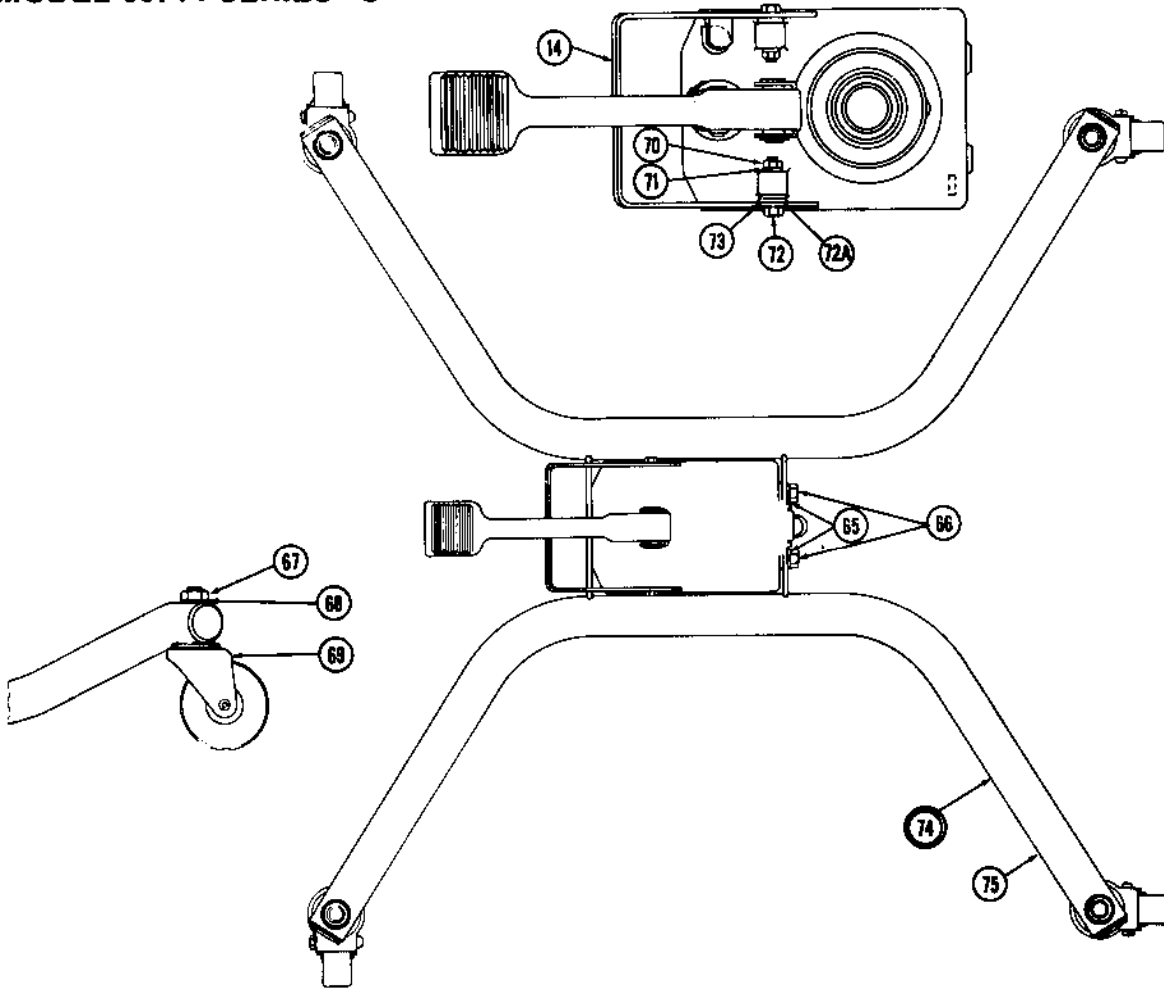

MODEL 93714 SERIES "C"

Code No.	Description	Part No.	Qty.
65	Lockwasher	209970	4
66	Cap Screw	212673	4
67	Nut	217630	4
68	Lockwasher	201779	4
69	Caster	214550	4
70	Nut - Release Lever Bolts	207167	2

Code No.	Description	Part No.	Qty.
71	Lockwasher - Release Lever Bolts	201772	2
72	Bolt - Release Lever	223141	2
72A	Release Lever Spring	214513	1
73	Release Lever Collar	214530	2
74	Leg Assembly - with Casters	225172	1
75	Leg Only	226447	1

Code No.	Description	Part No.	Qty.
113	Pick-Up Block Assembly	220194	2
114	Pick-Up Block Assembly	223405	4

Code No.	Description	Part No.	Qty.
116	Pick-Up Block Assembly	214443	1
118	Chain Assembly	220860	1

ORDER BY PART NUMBER, NOT CODE NUMBER