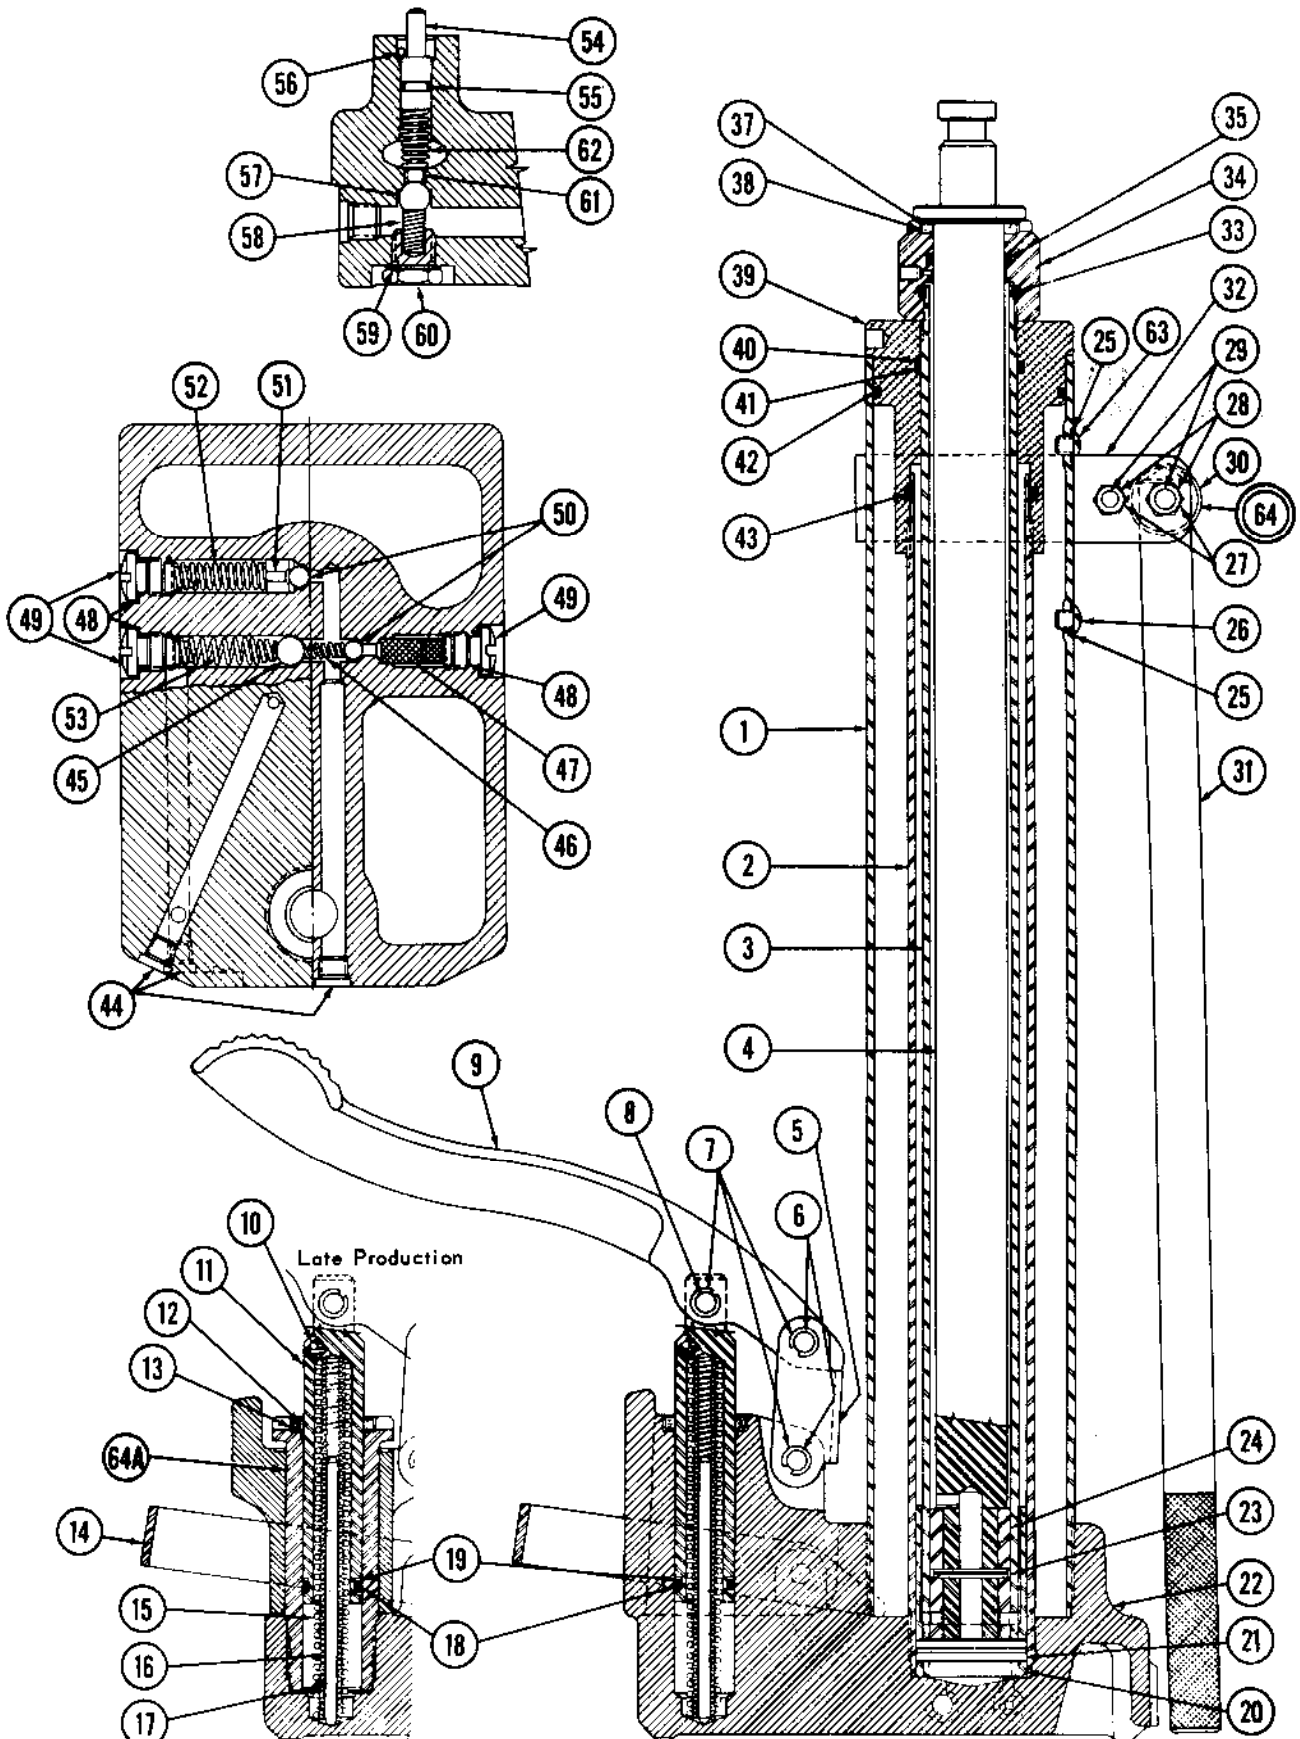

MODEL 93714 SERIES "C"

NOTE - When new base is required, order P/N 225380 and add P/N 225382 pump cylinder. Early production base and pump cylinder were one piece. Late production has removable pump cylinder.

ORDER BY PART NUMBER, NOT CODE NUMBER

MODEL 93714 SERIES "C"

Code No.	Description	Part No.	Qty.	Code No.	Description	Part No.	Qty.
1	Oil Tank	219845	1	33	"O" Ring - 2nd Stage Ram Guide	210269	1
2	Ram Cylinder	219846	1	34	Gland Nut - 2nd Stage	219850	1
3	Ram - 1st Stage	219847	1	35	"O" Ring - 2nd Stage Ram Gland	213009	1
4	Ram - 2nd Stage	223392	1	36	Groove Pin	214537	1
5	Pump Link	216661	1	37	Wiper Ring - 2nd Stage Ram	217121	1
6	Pump Link Pin	214518	2	38	Retainer - Wiper Ring	217122	1
7	"E" Ring	220018	3	39	Tank Nut	226637	1
8	Fulcrum Pin	216664	1	40	Leather Ring - Tank Nut	219856	1
9	Foot Pedal - Pump	226593	1	41	"O" Ring - Ram	213861	1
10	1/16 Pipe Plug	216566	2	42	"O" Ring - Tank Nut	219857	1
11	Pump	219843	1	43	"O" Ring - Cylinder Top	217054	1
12	Wiper Ring - Pump	213160	1	44	1/8 Pipe Plug	210311	3
13	Pump Retainer	219844	1	45	7/16 Ball	203205	1
14	Release Lever-Assembly	214514	1	46	Spring - Suction Valve	216647	1
15	Pump Spring - Outer	216654	1	47	Screen	214055	1
16	Pump Spring - Inner	216655	1	48	Gasket - Pressure Plug	204844	3
17	Guide Pin - Pump Spring	216656	1	49	Pressure Plug	214529	3
18	"O" Ring Pump	219861	1	50	9/32 Ball	203200	2
19	Back-up Washer - Pump "O" Ring	219852	1	51	Relief Valve Spacer	214525	1
20	Ram Guide - 1st Stage	223394	1	52	Relief Valve Spring	219860	1
21	Roll Pin - 1st Stage Ram	219854	1	53	Spring - Disc Valve	217038	1
22	Base - Unit (*)	225380	1	54	Release Stem	219859	1
23	Roll Pin - 2nd Stage Ram to Guide	217920	1	55	"O" Ring - Release Stem	214555	1
24	Guide - 2nd Stage Ram	223393	1	56	Groove Pin - Push Pin	221276	1
25	Gasket - Filler & Vent	200003	2	57	11/32 Ball	203202	1
26	Filler Screw	212540	1	58	Lever Spring - Release Valve	223346	1
27	Lockwasher	201086	2	59	Gasket Release	223703	1
28	Nut	203342	2	60	Release Valve Plug	223347	1
29	Bolt	201544	2	61	Release Throttle	219858	1
30	Trunnion	217044	1	62	Upper Relief Valve Spring	214559	1
31	Handle	217043	1	63	Air Vent Screw	212562	1
32	Strap	217045	1	64	Steering Handle Assembly	226448	1
				64A	Pump Cylinder	225382	1

(*) - See note on page 2.

PANZITTA SALES & SERVICE
72 George Avenue
Wilkes-Barre, PA 18705
570-822-6720 800-822-6720
www.panzittasales.com