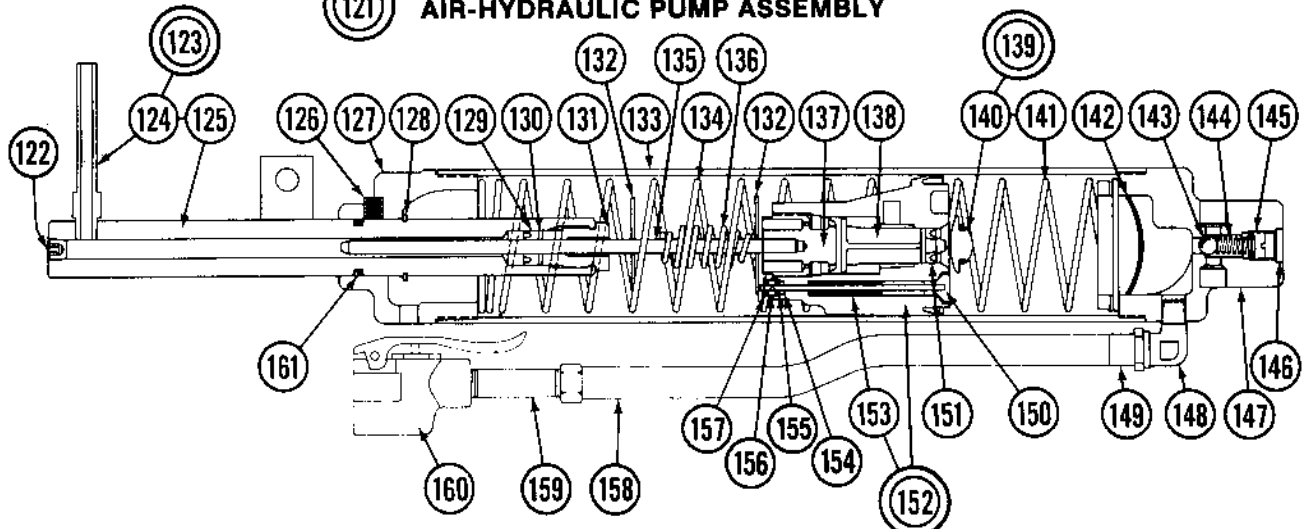

(121) AIR-HYDRAULIC PUMP ASSEMBLY

ORDER BY PART NUMBER, NOT BY CODE NUMBER
SEE BACK PAGE FOR NUMERICAL LISTING