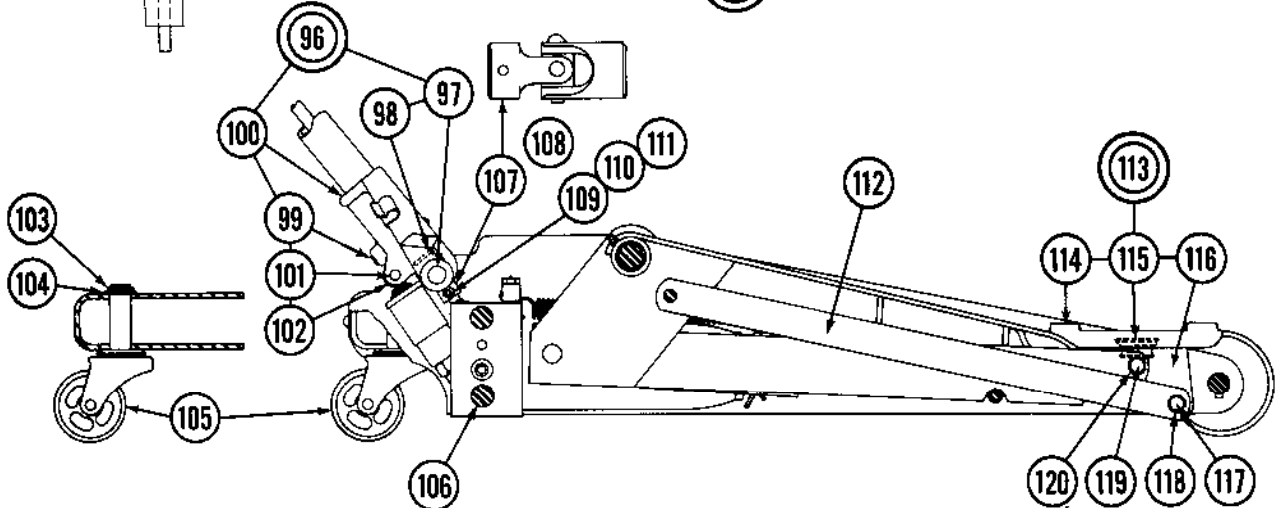

**MODEL 93666
SERIES "A"**