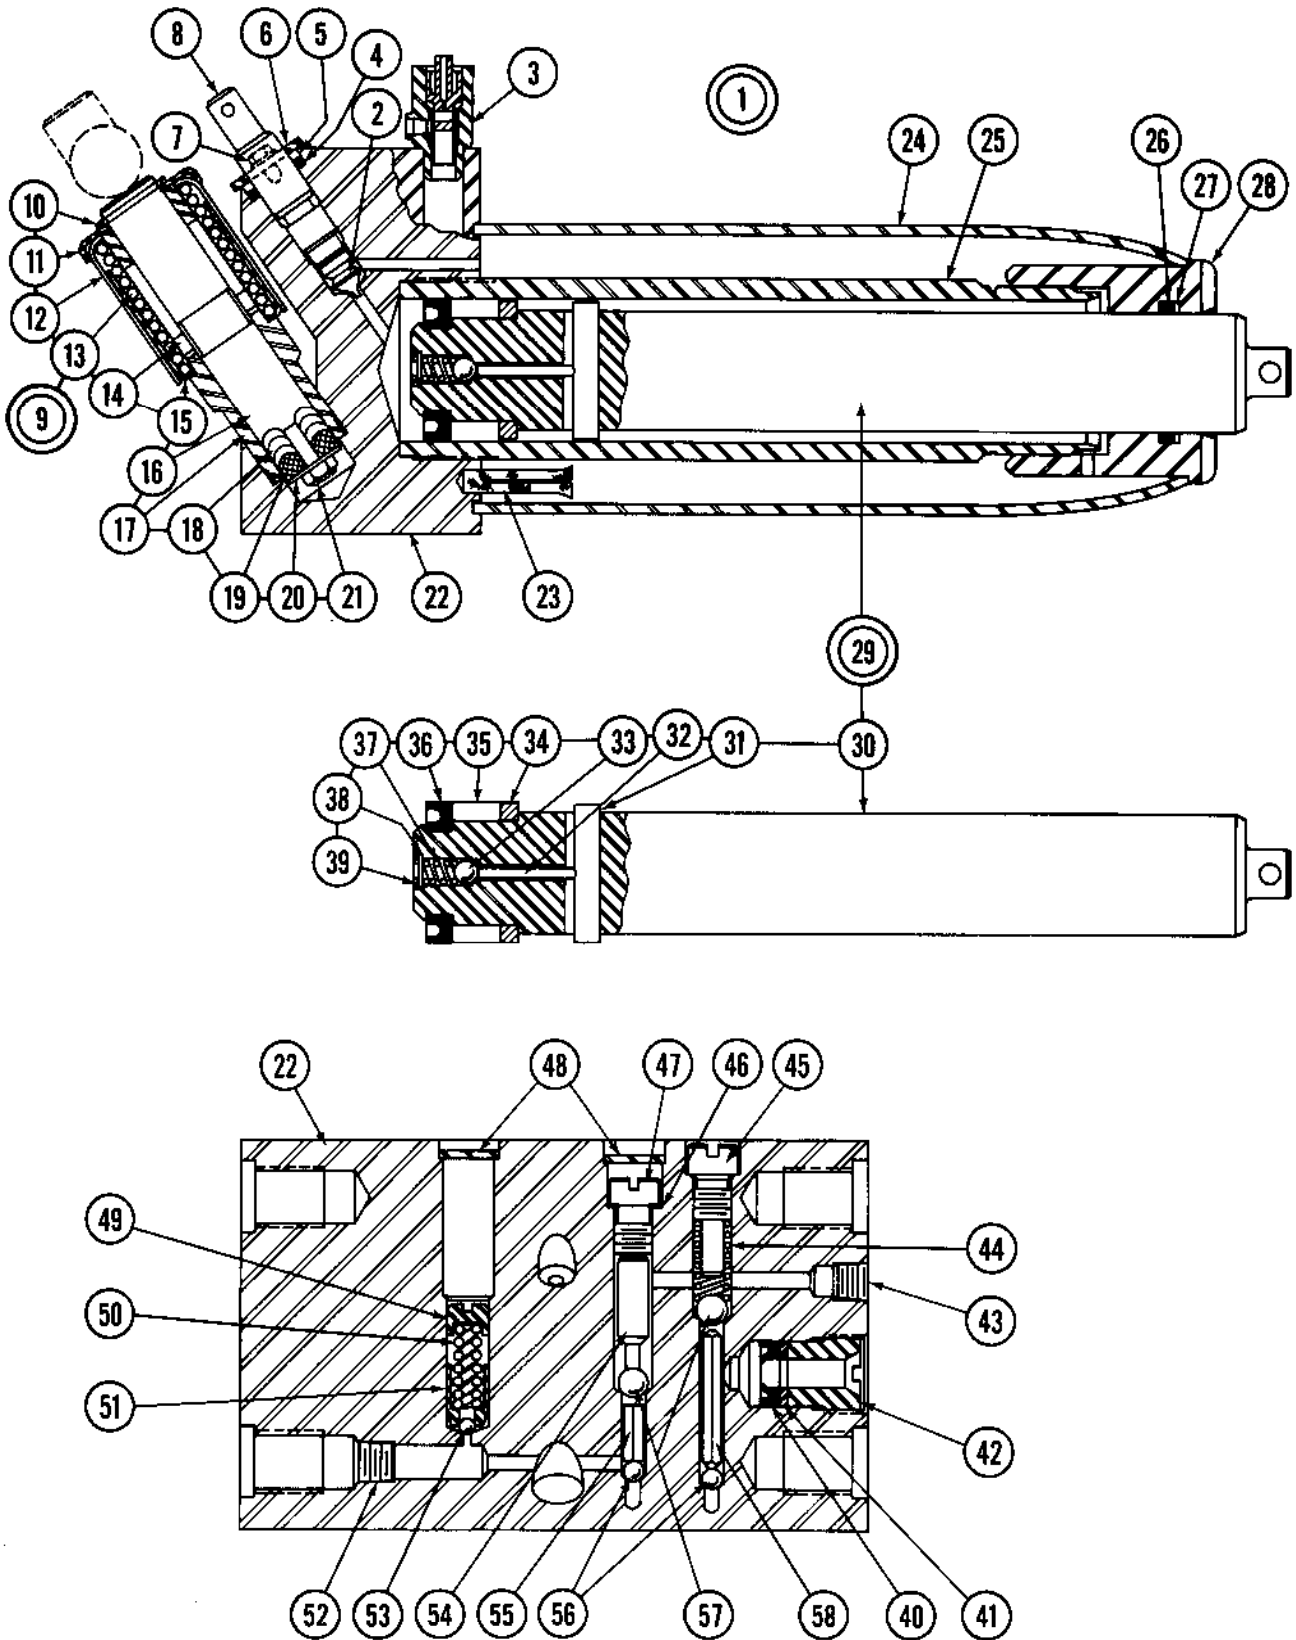

**MODEL 93666
SERIES "A"**

HYDRAULIC UNIT ASSEMBLY

ORDER BY PART NUMBER, **NOT** BY CODE NUMBER
SEE BACK PAGE FOR NUMERICAL LISTING

PANZITTA SALES & SERVICE
72 George Avenue
Wilkes-Barre, PA 18705
570-822-6720 800-822-6720
www.panzittasales.com

MODEL 93666
SERIES "A"

Code No.	Part No.	Description	No. Req.	Code No.	Part No.	Description	No. Req.
1		Hydraulic Unit Assembly	1	31	226328	Cross Pin	1
2	218043	Release Valve	1	32	230824	Up-stop Pin	1
3	227095	Filler/Vent Plug	1	33	203199	Ball	1
4	212375	"O" Ring	1	34	230300	Back-up Washer	1
5	212374	Back-up Washer	1	35	230301	Heel Plate	1
6	218414	Retaining Plate	1	36	228256	"U" Cup	1
7	222940	Screw	2	37	226331	Spring	1
8	218143	Release Stem	1	38	223166	Screen	1
9	227045	Pump Assembly	1	39	210411	Washer	1
10	201803	Retainer	1	40	230004	"U" Cup	1
11	226365	Cover	1	41	230003	Back-up Washer	1
12	226356	Sleeve	1	42	223213	Gland Nut	1
13	226348	Spring	1	43	210311	Plug	1
14	201142	Cross Pin	1	44	222201	Spring	1
15	226357	Bottom Sleeve	1	45	226324	Pressure Plug	1
16	226350	Piston	1	46	204842	Gasket	1
17	226339	Cylinder	1	47	211013	Pressure Plug	1
18	201828	"V" Packing	3	48	201733	Expansion Plug	2
19	226351	Adapter	1	49	226373	Adj. Nut	1
20	204233	Washer	1	50	226375	Spring	1
21	224725	Nut	1	51	226376	Adapter	1
22	230296	Unit Block	1	52	210311	Plug	1
23	221318	Screen	1	53	203196	Ball	1
24	230258	Oil Tank	1	54	211014	Spacer	1
25	230823	Cylinder	1	55	226330	Spacer	1
26	221748	Quad Ring	1	56	203198	Ball	2
27	221747	Back-up Washer	1	57	203201	Ball	2
28	225516	Tank Nut	1	58	230295	Spacer	1
29	230299	Ram Assembly	1				
30	230302	Ram	1