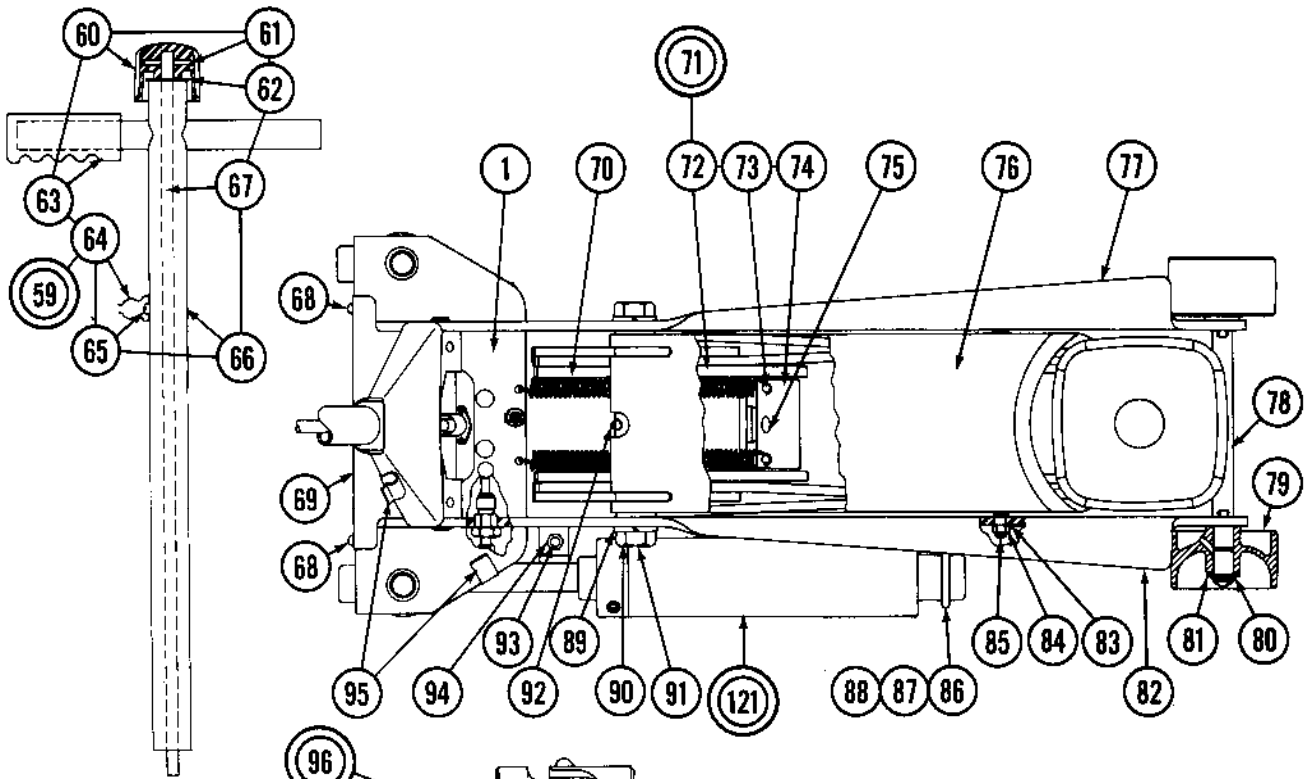

**MODEL 93666
SERIES "A"**