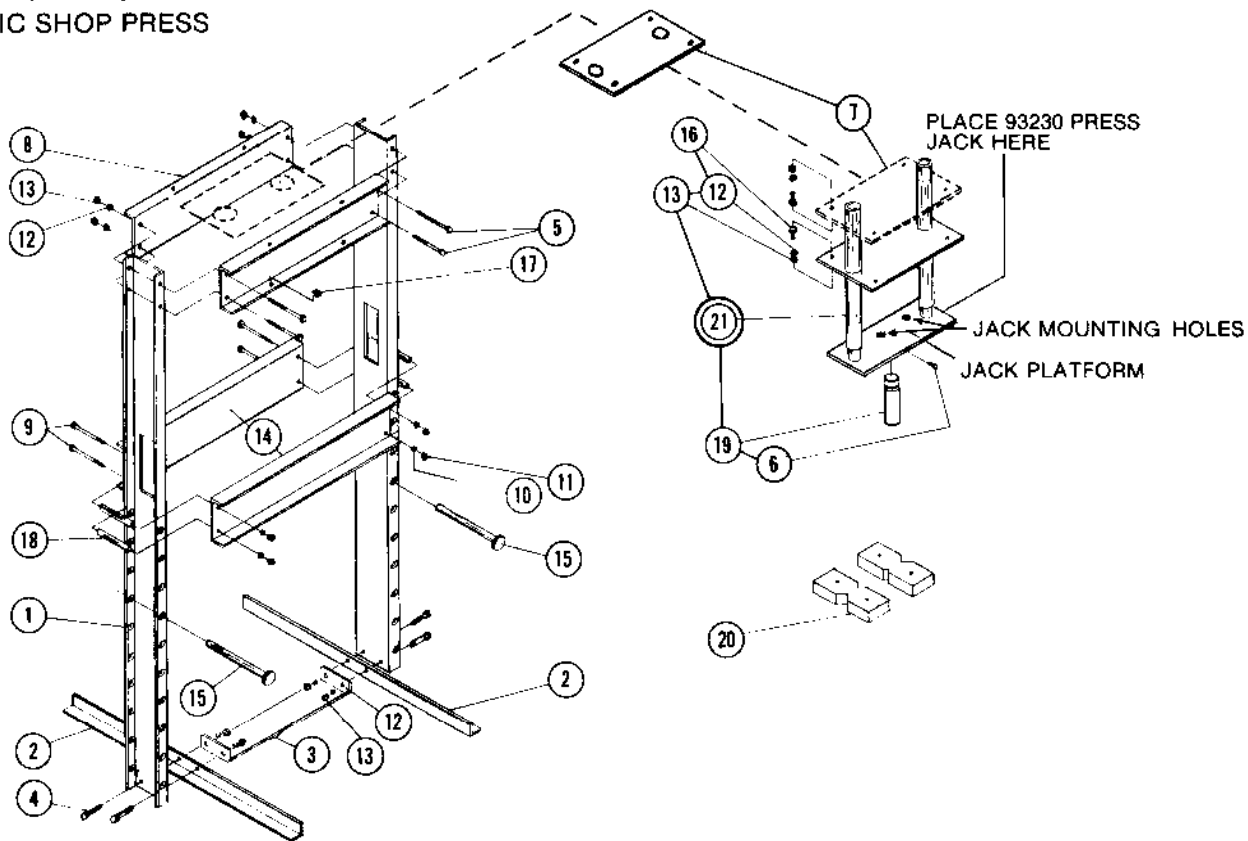

SERVICE DIVISION

PANZITTA SALES & SERVICE
 72 George Avenue
 Wilkes-Barre, PA 18705
 570-822-6720 800-822-6720
 www.panzittasales.com

Jack Parts Sheet

MODEL 93616 (was J840)
 Series "A"

15 TON CAPACITY
 HYDRAULIC SHOP PRESS

Code No.	Part Number	Description	No. Req.	Code No.	Part Number	Description	No. Req.
1	225314	Sidepost	2	12	225254	Lockwasher 1/2 (spacer)	16
2	225305	Base	2	13	203348	Nut 1/2-13	16
3	225308	Link Strap	1	14	225311	Bed Channel	2
4	225225	Bolt (Base) 1/2-13 × 1-1/4	4	15	225247	Pin	2
5	225418	Bolt (Cross Member) 1/2-13 × 5	4	16	212675	Bolt 1/2-13 × 1-1/2	8
				17	225469	Washer - Beveled	8
6	225374	Set Screw 5/16-18 × 7/8	1	18	225248	Spacer	4
7	227402	Top Plate	1	19	225249	Stud	1
8	225317	Cross Member	2	20	225326	Arbor Plate Assembly	2
9	225226	Bolt 3/8-24 (bed channel)	4	21	225323	Head Assembly	1
10	209964	Lockwasher 3/8 (bed channel)	4				
11	203275	Nut 3/8-24 (bed channel)	4				

ORDER BY PART NUMBER, NOT CODE NUMBER