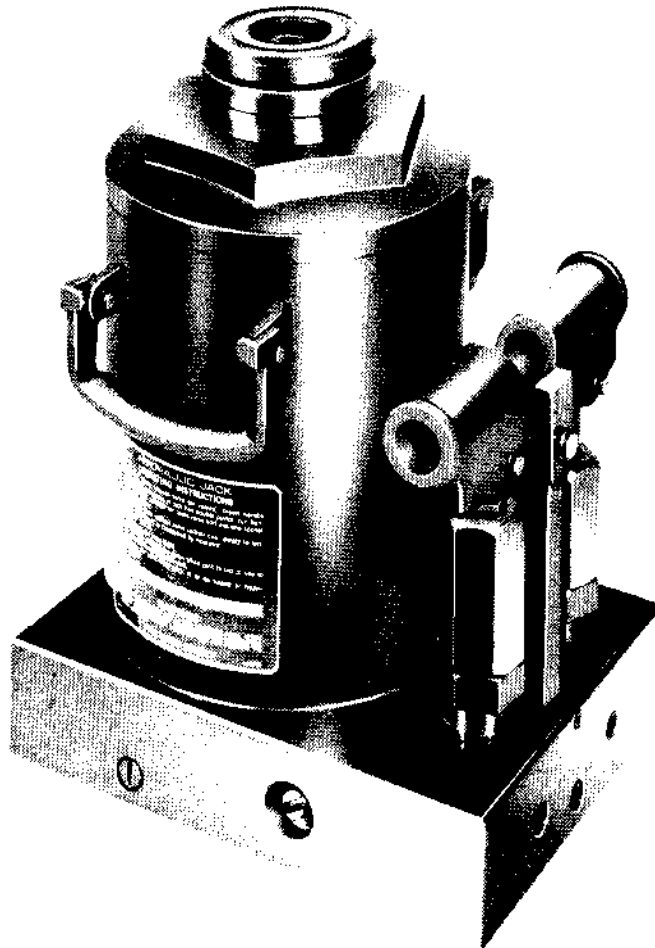

## Jack Parts Sheet

**30, 50 and 100 TON CAPACITY**  
HEAVY DUTY PORTABLE  
HYDRAULIC JACKS

**MODEL 93601 (was J960)**  
SERIES "K"

**MODEL 93602 (was J965)**  
SERIES "K"

**MODEL 93603 (was J970)**  
SERIES "B"