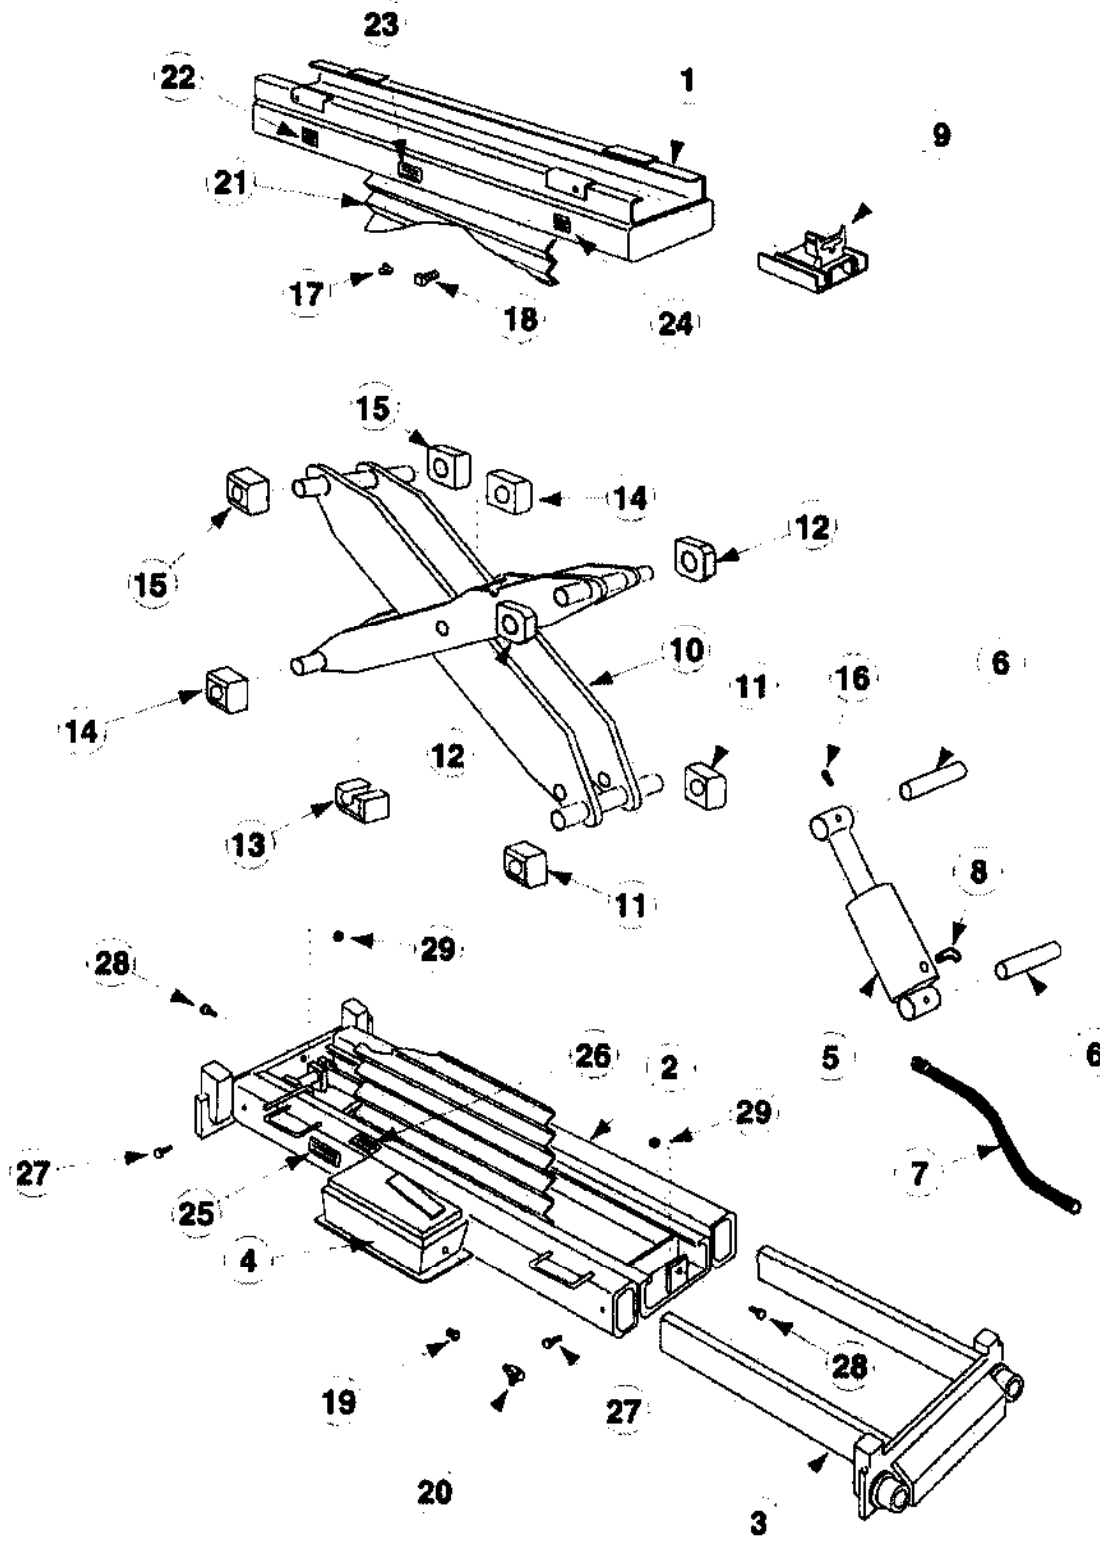

PANZITTA SALES & SERVICE
72 George Avenue
Wilkes-Barre, PA 18705
570-822-6720 800-822-6720
www.panzittasales.com

PANZITTA SALES & SERVICE
72 George Avenue
Wilkes-Barre, PA 18705
570-822-6720 800-822-6720
www.panzittasales.com

FC5710 REPLACEMENT PARTS			
ITEM NO.	DESCRIPTION	QTY.	PART NO.
1	Upper Channel Assembly	1	FC5722
2	Lower Channel Assembly	1	FC5720
3	Telescoping End Section Assembly (see End Section breakdown)	2	FC5718
4	Pump	1	FC5824
5	Cylinder	1	FC5711-1
6	Cylinder Shaft	2	FC5711-2
7	Hose	1	FC5110
8	Elbow	1	FC5185-45
9	Adapter	2	FC5791
10	Link Structure	1	FC5715
11	Pillow Block Assy.	2	FC5723
12	Pillow Block Assy.	2	FC5711-6
13	Slider Block	1	FC5711-7
14	Slider Block	2	FC5711-5
15	Slider Block	2	FC5711-4
16	1/4"-20NC x 1/4" Lg. Cup Point Socket Set Screw	2	40041
17	Retainer	16	FC5185-60
18	Stop Bolt	4	FD242-3
19	Bushing	1	FC59-7
20	Elbow	1	FC566-3
21	Guard Assembly	2	FC5144-1
22	Caution Decal	1	NP207
23	Model Nameplate	1	NP93
24	Caution Decal	1	NP260
25	Op. Instruction Decal	1	NP310
26	Capacity Decal	1	NP309
27	1/2"-13NC x 3/4" Lg. HHCS	4	40256
28	1/2"-13NC x 4 1/2" Lg. HHCS (wide runway setting)	2	40334
	1/2"-13NC x 1" Lg. HHCS (narrow runway setting)		40260
29	1/2"-13NC Nut	2	40700