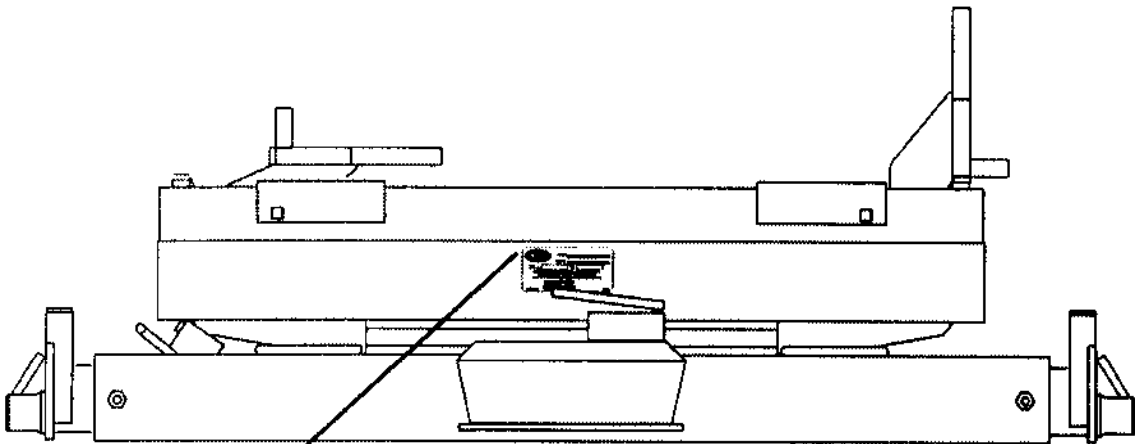

PANZITTA SALES & SERVICE
72 George Avenue
Wilkes-Barre, PA 18705
570-822-6720 800-822-6720
www.panzittasales.com

ROTARY LIFT

**FC5710 ROLLING BRIDGE
PARTS BREAKDOWN**

| | |
|---|--------------------|
|  | ORDER _____ |
| | MODEL _____ |
| DATE INSTALLED: _____ | CAP. _____ |
| | LB. _____ |
| MANUFACTURED UNDER ONE OF THESE PATENTS 3258087 3279562 3317004 3331470 3621762 | |
| JACK S. N. ON PLUNGER BELOW SUPERSTRUCTURE | |
| ROTARY LIFT | |
| MADE IN _____ | REGISTERED COMPANY |
| | NPS C |

Telescoping End Section

| END SECTION PARTS | | | |
|-------------------|--|------|-----------|
| ITEM NO. | DESCRIPTION | QTY. | PART NO. |
| 1 | End Section | 1 | FC5719 |
| 2 | Roller | 2 | FC5717 |
| 3 | Axle | 2 | FC67-29 |
| 4 | Inner Guide | 2 | FC67-28 |
| 5 | Bearing | 4 | FC5277-20 |
| 6 | Cap. Pts. Glde.#88-132-1325-000 or equal | 2 | ----- |
| 7 | Spring | 2 | FC5341-29 |