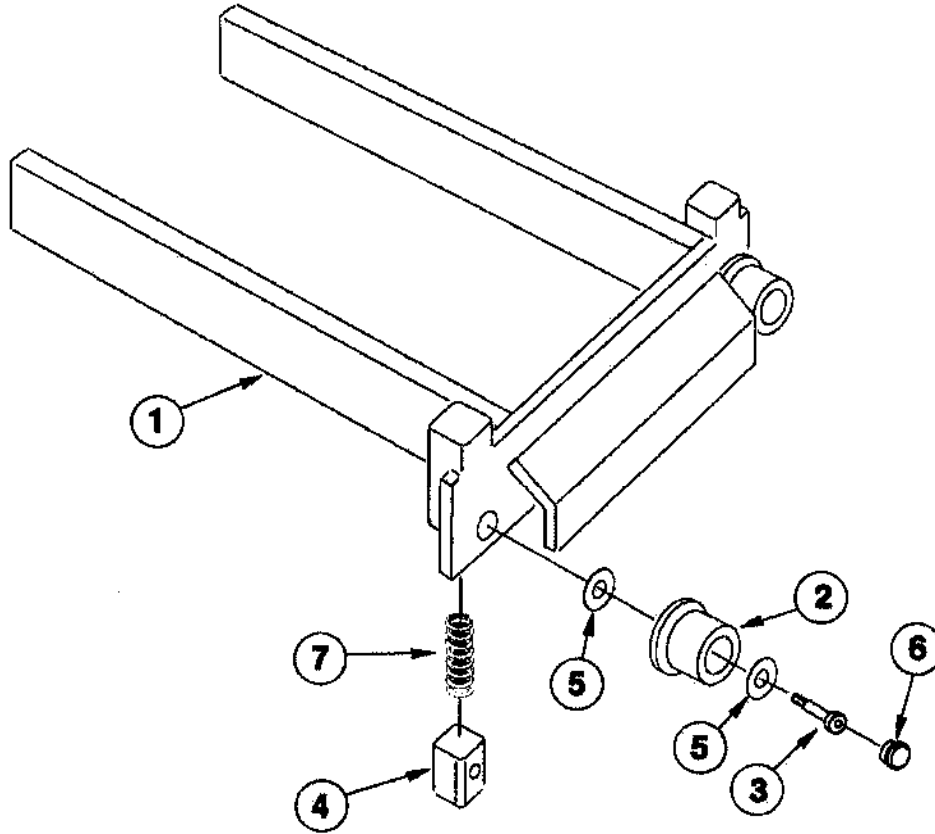

Telescoping End Section

END SECTION PARTS			
ITEM NO.	DESCRIPTION	QTY.	PART NO.
1	End Section	1	FC5719
2	Roller	2	FC5717
3	Axle	2	FC67-29
4	Inner Guide	2	FC67-28
5	Bearing	4	FC5277-20
6	Cap. Pts. Glde.#88-132-1325-000 or equal	2	-----
7	Spring	2	FC5341-29

PANZITTA SALES & SERVICE
72 George Avenue
Wilkes-Barre, PA 18705
570-822-6720 800-822-6720
www.panzittasales.com