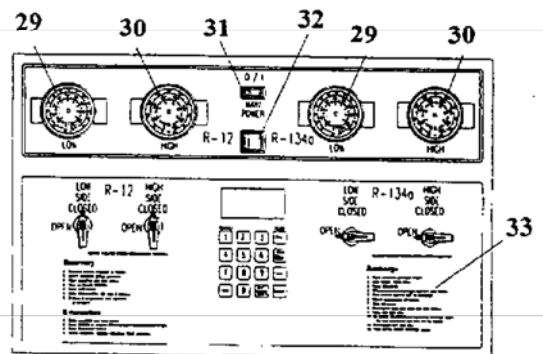

34800, AC900 Refrigerant Recovery, Recycling, and Recharging Stations

International Model 34801

Illus. #	Part #	Description
1	RA19628	Oil Injection (tubing connections)
1	RA19478	Oil Injection Push Valve
1	RA19323	Oil Injection (R-12) (bulkhead fittings)
1	RA19322	Oil Injection (R-134a) (bulkhead fittings)
2	RA19796	Air Purge Device (115V) (R-12)
2	RA19623	Air Purge Device (220V) (R-12)
3	RA19477	Air Purge Device (115V) (R-134a)
3	RA19616	Air Purge Device (220V) (R-134a)
4	RA17459	System Relay (115V)
4	RA19562	System Relay (220V)
5	RA19545	Manifold Block Assembly
6	34724	Filter Drier
7	RA19458	Compressor (115V) (disc)
7	RA19865	Compressor (replacement for RA19458)
N/S	RA19856	Retro-fit Kit (to install new style compressor)
7	RA19457	Compressor (220V)
8	RA19405	Wheels
9	RA19404	Casters
10	RA17416	Fan (115V)
10	RA17516	Fan (220V)
11	68396A	96" Red Q.S. Hose (R-12)
12	63096	96" Red Q.S. Hose (R-134a)
13	68296A	96" Blue Q.S. Hose (R-12)
14	62096	96" Blue Q.S. Hose (R-134a)
15	18190A	Low Side Service Coupler
16	18191A	High Side Service Coupler
17	RA19047	Vacuum Pump Outlet
18	68121A	36" Red Tank Hose (R-12)
19	68126	36" Red Tank Hose (R-134a)
20	68122A	36" Blue Tank Hose (R-12)
21	68127	36" Blue Tank Hose (R-134a)
22	68123A	36" Yellow Tank Hose (R-12)
23	68128	36" Yellow Tank Hose (R-134a)
24	19291	Oil Drain Valve
25	RA19445	Scale Assembly
26	17105	30 lb. (14 kg) Tank (R-12)
27	34130	30 lb. (14 kg) Tank (R-134a)
28	RA15425	Vacuum Pump (115V)
28	RA15628	Vacuum Pump (220V)
29	RA19392	Low Side Guage (34800, 34801)
29	RA19403	Low Side (MAC) Guage (AC900)
30	RA19393	High Side Guage (34800, 34801)
30	RA19402	High Side Guage (MAC) Guage
31	RA19343	Main Power Switch
32	117684	Selector Switch
33	RA19561	Keypad (34800, 34801)
33	RA19562	Keypad (AC900)
N/S	RA19429	Vacuum Pump Protection Switch
N/S	RA18752	Vacuum Switch
N/S	RA19427	High Pressure Switch
N/S	RA19430	Automatic Expansion Valve
N/S	RA19303	Power Cord (115V)
N/S	RA19294	Power Cord (220V)
N/S	RA19564	Circuit Board (115V)
N/S	RA19618	Circuit Board (220V)
N/S	RA19560	Circuit Board (AC900)
N/S	17419	Oil Bottle
N/S	RA19722	Retro-fit Kit for (34800) (to prevent oil blow)
N/S	RA19725	Retro-fit Kit for (AC900) (to prevent oil blow)