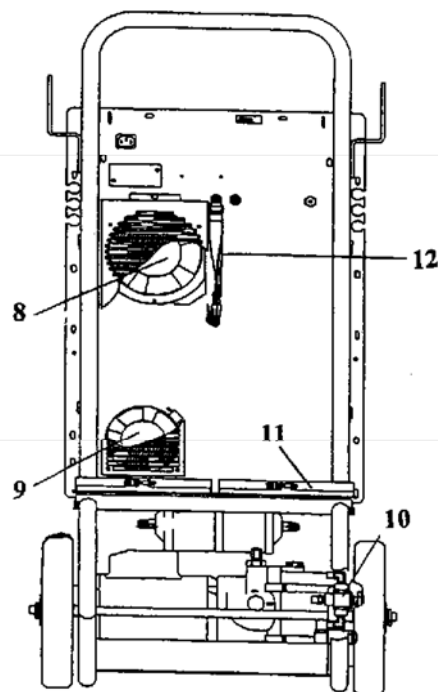

**343002K, AC9330, H2343002K, RA-C343002K Economy Recovery,
Recycling and Recharging Stations for R-12 & R-134a**

Illus. #	Part #	
1	RA19458	Compressor (disc)
1	RA19865	Compressor (replacement of RA19458)
N/S	RA19849	Retro-fit Kit (to install new style compressor)
2	34430	Filter
3	RA15425	Vacuum Pump
4	122846	Wheel
5	122444	Condenser
6	RA17459	Compressor/Vacuum Pump Relays
7	RA19181	Receptacle
8	RA17416	R-134 Compressor Fan
9	RA19408	R-12 Compressor Fan
10	RA18767	Ball Valve (3-way)
11	RA19445	Dual Scale Assembly
12	RA19501	Tank Strap
13	117684	Selector Switch
14	RA19730	Main Board
15	RA19343	Main Power Switch
16	RA19461	Thermometer
17	RA19393	Pressure Gauge (control panel)
18	RA19731	Keypad
N/S	RA19104	High Pressure Switch
N/S	RA19282	Check Valve (1/8" NPT x 1/8" NPT)
N/S	RA19503	O-Ring Check Valve (1/8" x 1/4" NPT)
N/S	68160A	60" Yellow Enviro-Guard Hose (R-12)
N/S	46624	72" Yellow Conversion Hose (R-134a)
N/S	68260A	60" Blue Enviro-Guard Hose (R-12)
N/S	46620	72" Blue Conversion Hose (R-134a)
N/S	68360A	60" Red Enviro-Guard Hose (R-12)
N/S	46622	72" Red Conversion Hose (R-134a)
N/S	RA19590	Tank Adapter
N/S	19049	Power Cord
N/S	18190A	Low Side Service Coupler
N/S	18191A	High Side Service Coupler
N/S	11794	Compound Gauge (manifold)
N/S	11795	Pressure Gauge (manifold)
N/S	17105	30 lb. (14 kg) (R-12) Tank
N/S	34130	30 lb. (14 kg) (R-134a) Tank
N/S	17419	Oil Bottle
N/S	120802	Station Manifold Assembly (R-12)
N/S	119900	Station Manifold Assembly (R-134a)