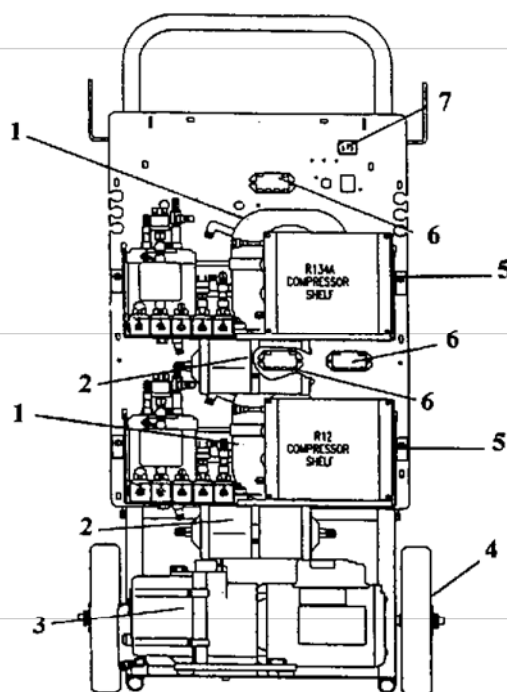

**343002K, AC9330, H2343002K, RA-C343002K Economy Recovery,
Recycling and Recharging Stations for R-12 & R-134a**

Illus. #	Part #	
1	RA19458	Compressor (disc)
1	RA19865	Compressor (replacement of RA19458)
N/S	RA19849	Retro-fit Kit (to install new style compressor)
2	34430	Filter
3	RA15425	Vacuum Pump
4	122846	Wheel
5	122444	Condenser
6	RA17459	Compressor/Vacuum Pump Relays
7	RA19181	Receptacle
8	RA17416	R-134 Compressor Fan
9	RA19408	R-12 Compressor Fan
10	RA18767	Ball Valve (3-way)
11	RA19445	Dual Scale Assembly
12	RA19501	Tank Strap
13	117684	Selector Switch
14	RA19730	Main Board
15	RA19343	Main Power Switch
16	RA19461	Thermometer
17	RA19393	Pressure Gauge (control panel)
18	RA19731	Keypad
N/S	RA19104	High Pressure Switch
N/S	RA19282	Check Valve (1/8" NPT x 1/8" NPT)
N/S	RA19503	O-Ring Check Valve (1/8" x 1/4" NPT)
N/S	68160A	60" Yellow Enviro-Guard Hose (R-12)
N/S	46624	72" Yellow Conversion Hose (R-134a)
N/S	68260A	60" Blue Enviro-Guard Hose (R-12)
N/S	46620	72" Blue Conversion Hose (R-134a)
N/S	68360A	60" Red Enviro-Guard Hose (R-12)
N/S	46622	72" Red Conversion Hose (R-134a)
N/S	RA19590	Tank Adapter
N/S	19049	Power Cord
N/S	18190A	Low Side Service Coupler
N/S	18191A	High Side Service Coupler
N/S	11794	Compound Gauge (manifold)
N/S	11795	Pressure Gauge (manifold)
N/S	17105	30 lb. (14 kg) (R-12) Tank
N/S	34130	30 lb. (14 kg) (R-134a) Tank
N/S	17419	Oil Bottle
N/S	120802	Station Manifold Assembly (R-12)
N/S	119900	Station Manifold Assembly (R-134a)