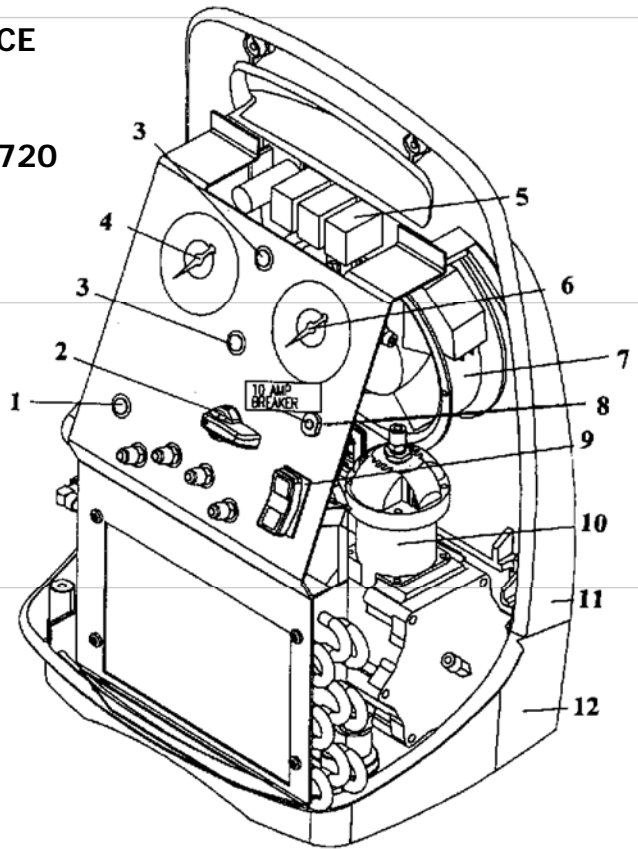

25200B Refrigerant Recovery Station
International Models 25201B and 25202B

PANZITTA SALES & SERVICE
72 George Avenue
Wilkes-Barre, PA 18705
570-822-6720 800-822-6720
www.panzittasales.com

Illus. #	Part #	Description
1	RA17106	Red Indicator Light (115V)
1	RA19349	Red Indicator Light (220V)
2	19664	Spool Valve
3	RA17107	Amber Indicator Light (115V)
3	RA19351	Amber Indicator Light (220V)
4	19666	Compound Guage
5	19662	Relay Board (115V)
5	19703	Relay Board (220V)
6	19667	Pressure Guage
7	RA17416	Fan (115V)
7	RA17516	Fan (220V)
8	122185	10 Amp Fuse (115V)
8	122602	7 Amp Fuse (220V)
9	19670	Recovery/Self-Clear Switch
10	19652	Compressor (115V)
10	19706	Compressor (220V)
11	19665	Back Case
12	19663	Bottom Case
N/S	19669	Front Case
13	RA19133	Tank Float Relay
14	RA19427	High Pressure Switch
15	19685	Float Chamber
16	RA19550	Expansion Valve
17	19686	Solenoid Manifold Block Assembly
N/S	RA19258	Solenoid Repair Kit without coil
N/S	RA19491	Replacement Solenoid Coil (115V)
N/S	RA19492	Replacement Solenoid Coil (220V)
N/S	RA19288	Liquid Check Valve
N/S	19497	Optional Float Cable & Relay (115V)
N/S	19498	Optional Float Cable & Relay (220V)
N/S	65360	Red 60" Hose with Ball Valve
N/S	65260	Blue 60" Hose with Ball Valve
N/S	19049	Power Cord (115V)
N/S	19097	Power Cord (220V)
N/S	19651	D/C Rectified Compressor Rebuild Kit

Note: 13 for 25202B only