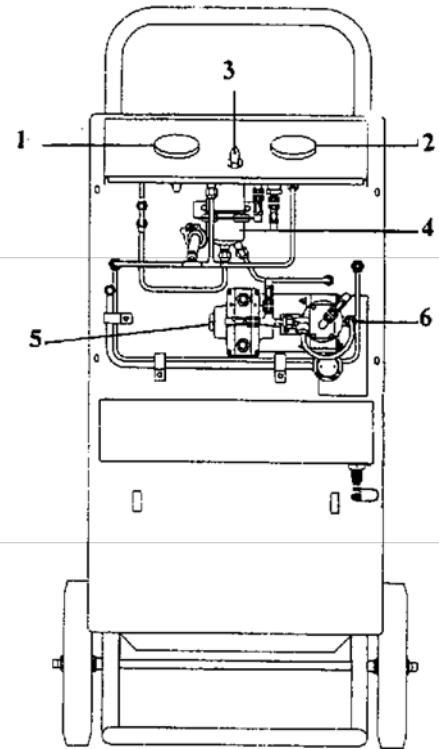

Models 17680, 17680A and 176802K Refrigerant Recovery Stations

PANZITTA SALES & SERVICE
 72 George Avenue
 Wilkes-Barre, PA 18705
 570-822-6720 800-822-6720
 www.panzittasales.com

Illus. #	Part #	Description
1	RA19392	Universal Low Side Gauge
2	RA19393	Universal High Side Gauge
3	RA19044	Manifold Valve
4	110678	Oil Separator
5	116713	¼ HP Air Motor
6	RA19754	Oil-less Compressor
7	75154	Power Leads
8	75476	Air Regulator
9	19144	Float Cable
10	117158	3/8" Discharge Hose
N/S	68296A	96" Blue Low Side Hose (R-12)
N/S	37296	96" Blue Low Side Hose (R-134a)
N/S	RA17112	Check Valve
N/S	18190A	Low Side Service Coupler (R-134a)
N/S	15330	Cap with Strap ¼" Acme
N/S	17686	50 lb. Tank Assembly
N/S	10751	Wheel
N/S	19056	Tank Strap
N/S	13064	3/8" FL x ¼" FL Adapter