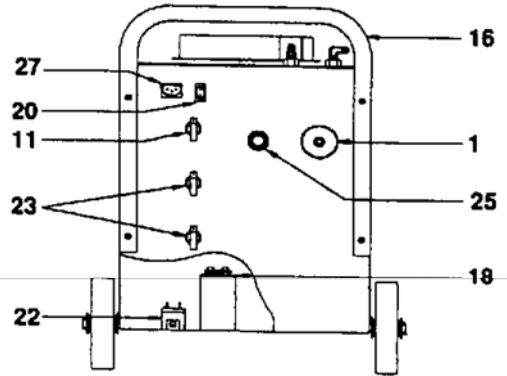

17600/17600a/17600B Refrigerant Recovery, Recharging Station International Models 17601 and 17601A

Illus. # Part #

1	17630	Inlet Filter (17600)
1	17664	Inlet Filter (17600A, 17600B)
2	RA18752	Vacuum Sensor
3	RA19006	Recovery Solenoid (115V)
3	RA19088	Recovery Solenoid (220V)
4	RA19132	All Check Valves
5	RA19105*	Inlet Flow Control Valve
6	RA19041	Evaporator/Condenser
7	RA19042	System Oil Separator (disc)
8	RA19016	Compressor (115V) (disc)
8	RA19094	Compressor (220V) (disc)
8	RA19365*	Oil-Less Compressor Update Kit (115V)
8	RA19366	Oil-Less Compressor Update Kit (220V) (disc)
9	RA19043	Compressor Oil Separator
10	RA17522	Equalization Solenoid (115V)
10	RA17578	Equalization Solenoid (220V)
11	RA18767	Recovery Mode Valve
12	RA19011	Fan (115V)
12	RA19095	Fan (220V) (disc)
13	RA19184	Scale (17600A, 17600B)
14	RA19185	Main Board (17600A, 17600B)
14	RA19045	Scale/Main Board Kit (115V) (17600)
14	RA19093	Scale/Main Board Kit (220V) (17601) (disc)
15	RA19073	Charging Solenoid (115V)
15	RA19096	Charging Solenoid (220V)
16	RA19048	Handle (disc)
17	RA19190	Handle (with bend) (disc)
18	RA19050	Run Capacitor (115V) (disc)
18	RA19098	Run Capacitor (220V) (disc)
19	RA19051	Keypad (17600) (disc)
19	RA19187	Keypad (17600A, 17600B)
20	RA19035	Main Power Switch (17600) (disc)
20	RA19052	Main Power Switch (17600A, 17600B)
21	19054	Rubber Feet (17600) (disc)
21	RA19191	Rubber Feet (17600A, 17600B) (disc)
22	RA17459	System Relay
23	RA19044	Oil Drain/Discharge Valve
24	RA19186	Scale Platform
25	RA19066	Sonalert ((17600A, 17600B)
26	RA19189	Wheel (17600A, 17600B) (disc)
27	RA19188	Power Recptacle
N/S	RA19086	High Pressure Switch (470 psi)
N/S	RA17315	Valve Handle
N/S	RA19258	Solenoid Repair Kit without Coil
N/S	RA19491	Solenoid Coil (115V)
N/S	RA19492	Solenoid Coil (220V)
N/S	RA19091	Transformer
N/S	RA17138	Compressor Start Switch (17600)
N/S	RA19230*	Oil Separator Kit
N/S	19049	Power Cord (115V)
N/S	19097	Power Cord (220V)
N/S	17506	50 lb. (23kg) Tank
N/S	33036	36" Red Standard Hose
N/S	68236A	36" Blue Tank Hose
N/S	68336A	36" Red Tank Hose
N/S	19199	Valve Stem Kit