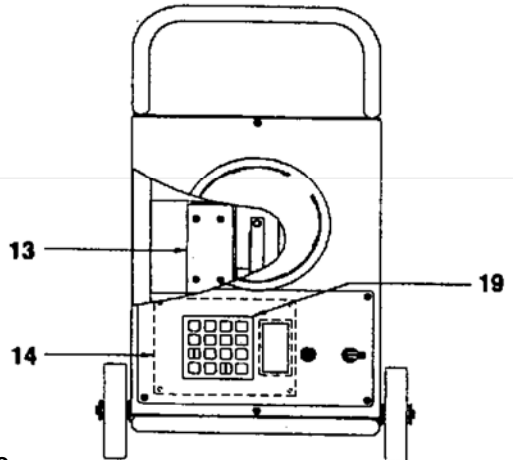

17600/17600a/17600B Refrigerant Recovery, Recharging Station International Models 17601 and 17601A

Illus. # Part #

1	17630	Inlet Filter (17600)
1	17664	Inlet Filter (17600A, 17600B)
2	RA18752	Vacuum Sensor
3	RA19006	Recovery Solenoid (115V)
3	RA19088	Recovery Solenoid (220V)
4	RA19132	All Check Valves
5	RA19105*	Inlet Flow Control Valve
6	RA19041	Evaporator/Condenser
7	RA19042	System Oil Separator (disc)
8	RA19016	Compressor (115V) (disc)
8	RA19094	Compressor (220V) (disc)
8	RA19365*	Oil-Less Compressor Update Kit (115V)
8	RA19366	Oil-Less Compressor Update Kit (220V) (disc)
9	RA19043	Compressor Oil Separator
10	RA17522	Equalization Solenoid (115V)
10	RA17578	Equalization Solenoid (220V)
11	RA18767	Recovery Mode Valve
12	RA19011	Fan (115V)
12	RA19095	Fan (220V) (disc)
13	RA19184	Scale (17600A, 17600B)
14	RA19185	Main Board (17600A, 17600B)
14	RA19045	Scale/Main Board Kit (115V) (17600)
14	RA19093	Scale/Main Board Kit (220V) (17601) (disc)
15	RA19073	Charging Solenoid (115V)
15	RA19096	Charging Solenoid (220V)
16	RA19048	Handle (disc)
17	RA19190	Handle (with bend) (disc)
18	RA19050	Run Capacitor (115V) (disc)
18	RA19098	Run Capacitor (220V) (disc)
19	RA19051	Keypad (17600) (disc)
19	RA19187	Keypad (17600A, 17600B)
20	RA19035	Main Power Switch (17600) (disc)
20	RA19052	Main Power Switch (17600A, 17600B)
21	19054	Rubber Feet (17600) (disc)
21	RA19191	Rubber Feet (17600A, 17600B) (disc)
22	RA17459	System Relay
23	RA19044	Oil Drain/Discharge Valve
24	RA19186	Scale Platform
25	RA19066	Sonalert ((17600A, 17600B)
26	RA19189	Wheel (17600A, 17600B) (disc)
27	RA19188	Power Recptacle
N/S	RA19086	High Pressure Switch (470 psi)
N/S	RA17315	Valve Handle
N/S	RA19258	Solenoid Repair Kit without Coil
N/S	RA19491	Solenoid Coil (115V)
N/S	RA19492	Solenoid Coil (220V)
N/S	RA19091	Transformer
N/S	RA17138	Compressor Start Switch (17600)
N/S	RA19230*	Oil Separator Kit
N/S	19049	Power Cord (115V)
N/S	19097	Power Cord (220V)
N/S	17506	50 lb. (23kg) Tank
N/S	33036	36" Red Standard Hose
N/S	68236A	36" Blue Tank Hose
N/S	68336A	36" Red Tank Hose
N/S	19199	Valve Stem Kit