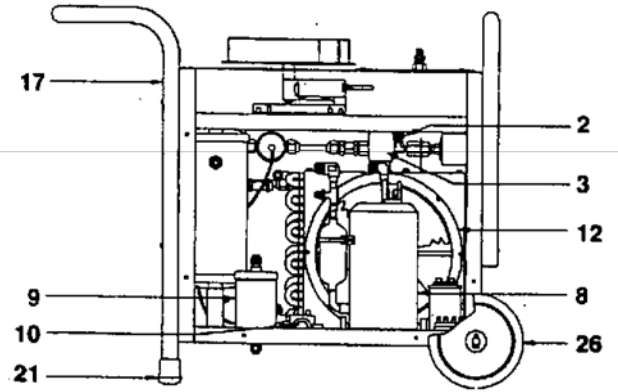

17600/17600a/17600B Refrigerant Recovery, Recharging Station International Models 17601 and 17601A

Illus. # Part #

1	17630	Inlet Filter (17600)
1	17664	Inlet Filter (17600A, 17600B)
2	RA18752	Vacuum Sensor
3	RA19006	Recovery Solenoid (115V)
3	RA19088	Recovery Solenoid (220V)
4	RA19132	All Check Valves
5	RA19105*	Inlet Flow Control Valve
6	RA19041	Evaporator/Condenser
7	RA19042	System Oil Separator (disc)
8	RA19016	Compressor (115V) (disc)
8	RA19094	Compressor (220V) (disc)
8	RA19365*	Oil-Less Compressor Update Kit (115V)
8	RA19366	Oil-Less Compressor Update Kit (220V) (disc)
9	RA19043	Compressor Oil Separator
10	RA17522	Equalization Solenoid (115V)
10	RA17578	Equalization Solenoid (220V)
11	RA18767	Recovery Mode Valve
12	RA19011	Fan (115V)
12	RA19095	Fan (220V) (disc)
13	RA19184	Scale (17600A, 17600B)
14	RA19185	Main Board (17600A, 17600B)
14	RA19045	Scale/Main Board Kit (115V) (17600)
14	RA19093	Scale/Main Board Kit (220V) (17601) (disc)
15	RA19073	Charging Solenoid (115V)
15	RA19096	Charging Solenoid (220V)
16	RA19048	Handle (disc)
17	RA19190	Handle (with bend) (disc)
18	RA19050	Run Capacitor (115V) (disc)
18	RA19098	Run Capacitor (220V) (disc)
19	RA19051	Keypad (17600) (disc)
19	RA19187	Keypad (17600A, 17600B)
20	RA19035	Main Power Switch (17600) (disc)
20	RA19052	Main Power Switch (17600A, 17600B)
21	19054	Rubber Feet (17600) (disc)
21	RA19191	Rubber Feet (17600A, 17600B) (disc)
22	RA17459	System Relay
23	RA19044	Oil Drain/Discharge Valve
24	RA19186	Scale Platform
25	RA19066	Sonalert ((17600A, 17600B)
26	RA19189	Wheel (17600A, 17600B) (disc)
27	RA19188	Power Recptacle
N/S	RA19086	High Pressure Switch (470 psi)
N/S	RA17315	Valve Handle
N/S	RA19258	Solenoid Repair Kit without Coil
N/S	RA19491	Solenoid Coil (115V)
N/S	RA19492	Solenoid Coil (220V)
N/S	RA19091	Transformer
N/S	RA17138	Compressor Start Switch (17600)
N/S	RA19230*	Oil Separator Kit
N/S	19049	Power Cord (115V)
N/S	19097	Power Cord (220V)
N/S	17506	50 lb. (23kg) Tank
N/S	33036	36" Red Standard Hose
N/S	68236A	36" Blue Tank Hose
N/S	68336A	36" Red Tank Hose
N/S	19199	Valve Stem Kit