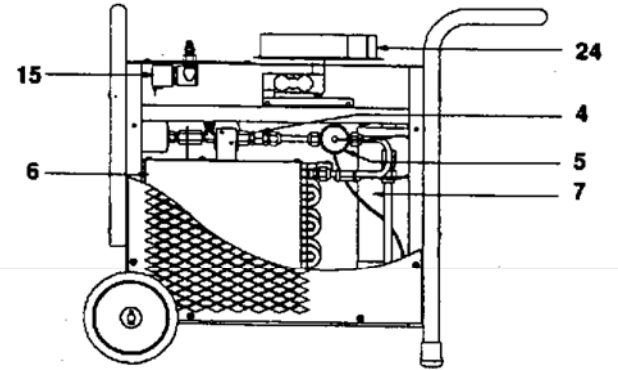

17600/17600a/17600B Refrigerant Recovery, Recharging Station International Models 17601 and 17601A

Illus. # Part #

1	17630	Inlet Filter (17600)
1	17664	Inlet Filter (17600A, 17600B)
2	RA18752	Vacuum Sensor
3	RA19006	Recovery Solenoid (115V)
3	RA19088	Recovery Solenoid (220V)
4	RA19132	All Check Valves
5	RA19105*	Inlet Flow Control Valve
6	RA19041	Evaporator/Condenser
7	RA19042	System Oil Separator (disc)
8	RA19016	Compressor (115V) (disc)
8	RA19094	Compressor (220V) (disc)
8	RA19365*	Oil-Less Compressor Update Kit (115V)
8	RA19366	Oil-Less Compressor Update Kit (220V) (disc)
9	RA19043	Compressor Oil Separator
10	RA17522	Equalization Solenoid (115V)
10	RA17578	Equalization Solenoid (220V)
11	RA18767	Recovery Mode Valve
12	RA19011	Fan (115V)
12	RA19095	Fan (220V) (disc)
13	RA19184	Scale (17600A, 17600B)
14	RA19185	Main Board (17600A, 17600B)
14	RA19045	Scale/Main Board Kit (115V) (17600)
14	RA19093	Scale/Main Board Kit (220V) (17601) (disc)
15	RA19073	Charging Solenoid (115V)
15	RA19096	Charging Solenoid (220V)
16	RA19048	Handle (disc)
17	RA19190	Handle (with bend) (disc)
18	RA19050	Run Capacitor (115V) (disc)
18	RA19098	Run Capacitor (220V) (disc)
19	RA19051	Keypad (17600) (disc)
19	RA19187	Keypad (17600A, 17600B)
20	RA19035	Main Power Switch (17600) (disc)
20	RA19052	Main Power Switch (17600A, 17600B)
21	19054	Rubber Feet (17600) (disc)
21	RA19191	Rubber Feet (17600A, 17600B) (disc)
22	RA17459	System Relay
23	RA19044	Oil Drain/Discharge Valve
24	RA19186	Scale Platform
25	RA19066	Sonalert ((17600A, 17600B)
26	RA19189	Wheel (17600A, 17600B) (disc)
27	RA19188	Power Recptacle
N/S	RA19086	High Pressure Switch (470 psi)
N/S	RA17315	Valve Handle
N/S	RA19258	Solenoid Repair Kit without Coil
N/S	RA19491	Solenoid Coil (115V)
N/S	RA19492	Solenoid Coil (220V)
N/S	RA19091	Transformer
N/S	RA17138	Compressor Start Switch (17600)
N/S	RA19230*	Oil Separator Kit
N/S	19049	Power Cord (115V)
N/S	19097	Power Cord (220V)
N/S	17506	50 lb. (23kg) Tank
N/S	33036	36" Red Standard Hose
N/S	68236A	36" Blue Tank Hose
N/S	68336A	36" Red Tank Hose
N/S	19199	Valve Stem Kit