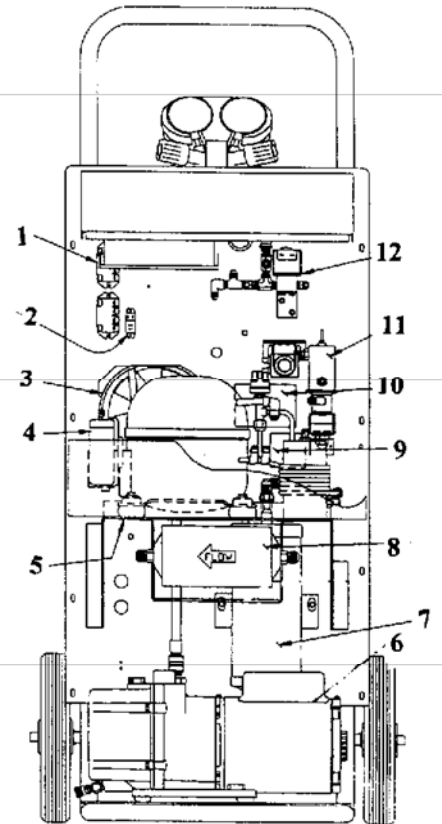

17450/34450 Recovery, Recycling, Recharging Station International Models 17451 and 34451

Illus. # Part #

1	RA17459	Compressor/Vacuum Pump Relays
2	RA19133	Float Switch Relay (115V)
2	RA19134	Float Switch Relay (220V)
3	RA17416	Fan (115V)
3	RA17516	Fan (220V)
4	RA17434	Compressor (115V) (disc)
4	RA19865	Compressor (new style)
4	RA17411	Compressor (220V)
5	RA19047	Vacuum Pump Receptacle
6	RA15425	Vacuum Pump (115V)
6	RA15628	Vacuum Pump (220V)
7	RA18760	Accumulator Oil Separator
8	34430	Filter
9	RA19113	Oil Return Timer
10	RA19197	Air Purge Timer (115V)
10	RA19215	Air Purge Timer (220V)
11	RA19198	Air Purge (R-12)
11	RA19242	Air Purge (R-134a)
12	RA19006	Recovery/Recycling Solenoid (115V)
12	RA19088	Recovery/Recycling Solenoid (220V)
13	RA19181	Power Receptacle
14	11795	Tank Guage
15	10751	Wheel
16	17419	Oil Bottle
17	19291	Oil Drain Valve
18	41462	Black High Side Hand Wheels
19	41698	Set of Red/Blue Manifold Handles
20	41675	Compound Guage 0-250 PSI
20	41689	Compound Guage BAR/kPa (disc)
21	41691	Flexible Manifold Holster
22	41676	Pressure Guage 0-800 PSI
22	41690	Pressure Guage BAR/kPa (disc)
N/S	RA17577	Moisture Indicator
N/S	RA17522	Equalization Solenoid (115V)
N/S	RA17578	Equalization Solenoid (220V)
N/S	RA19104	High Pressure Switch
N/S	RA17436	Main Power/Recycling/Vacuum Switch (115V)
N/S	RA19343	Main Power/Recycling/Vacuum Switch (220V)
N/S	RA19213	Vacuum Switch
N/S	RA19220	Automatic Expansion Valve
N/S	RA19067	Return Oil Separator
N/S	RA19060	Recovery Switch
N/S	RA19061	Compressor Start Switch
N/S	RA17106	Red Panel Light (115V)
N/S	RA19349	Red Panel Light (220V)
N/S	RA17107	Amber Panel Light (115V)
N/S	RA19351	Amber Panel Light (220V)
N/S	RA18767	3-Way Panel Valve
N/S	RA19282	Recovery Check Valve
N/S	RA19323	R-12 Oil Injector
N/S	RA19322	R-134a Oil Injector
N/S	19049	Power Cord (115V)
N/S	19097	Power Cord (220V)
N/S	41464	Replacement Manifold Stem Kit
N/S	11796	Guage Lens
N/S	18190A	Low Side Service Coupler (R-134a)
N/S	18191A	High Side Service Coupler (R-134a)