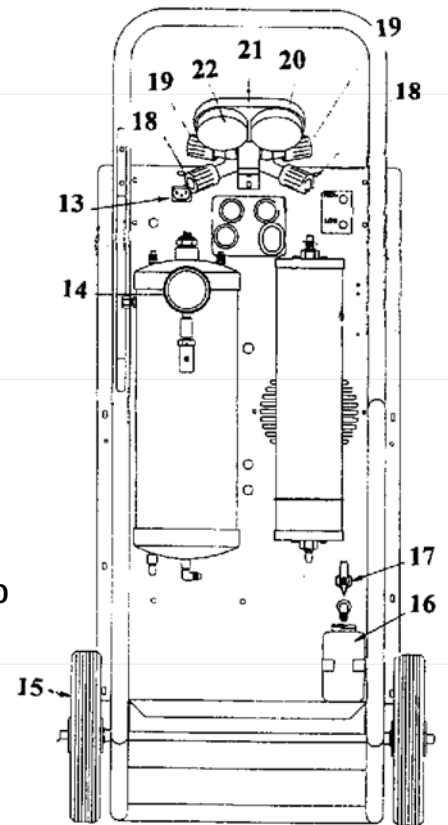

17450/34450 Recovery, Recycling, Recharging Station International Models 17451 and 34451

Illus. # Part #

1	RA17459	Compressor/Vacuum Pump Relays
2	RA19133	Float Switch Relay (115V)
2	RA19134	Float Switch Relay (220V)
3	RA17416	Fan (115V)
3	RA17516	Fan (220V)
4	RA17434	Compressor (115V) (disc)
4	RA19865	Compressor (new style)
4	RA17411	Compressor (220V)
5	RA19047	Vacuum Pump Receptacle
6	RA15425	Vacuum Pump (115V)
6	RA15628	Vacuum Pump (220V)
7	RA18760	Accumulator Oil Separator
8	34430	Filter
9	RA19113	Oil Return Timer
10	RA19197	Air Purge Timer (115V)
10	RA19215	Air Purge Timer (220V)
11	RA19198	Air Purge (R-12)
11	RA19242	Air Purge (R-134a)
12	RA19006	Recovery/Recycling Solenoid (115V)
12	RA19088	Recovery/Recycling Solenoid (220V)
13	RA19181	Power Receptacle
14	11795	Tank Guage
15	10751	Wheel
16	17419	Oil Bottle
17	19291	Oil Drain Valve
18	41462	Black High Side Hand Wheels
19	41698	Set of Red/Blue Manifold Handles
20	41675	Compound Guage 0-250 PSI
20	41689	Compound Guage BAR/kPa (disc)
21	41691	Flexible Manifold Holster
22	41676	Pressure Guage 0-800 PSI
22	41690	Pressure Guage BAR/kPa (disc)
N/S	RA17577	Moisture Indicator
N/S	RA17522	Equalization Solenoid (115V)
N/S	RA17578	Equalization Solenoid (220V)
N/S	RA19104	High Pressure Switch
N/S	RA17436	Main Power/Recycling/Vacuum Switch (115V)
N/S	RA19343	Main Power/Recycling/Vacuum Switch (220V)
N/S	RA19213	Vacuum Switch
N/S	RA19220	Automatic Expansion Valve
N/S	RA19067	Return Oil Separator
N/S	RA19060	Recovery Switch
N/S	RA19061	Compressor Start Switch
N/S	RA17106	Red Panel Light (115V)
N/S	RA19349	Red Panel Light (220V)
N/S	RA17107	Amber Panel Light (115V)
N/S	RA19351	Amber Panel Light (220V)
N/S	RA18767	3-Way Panel Valve
N/S	RA19282	Recovery Check Valve
N/S	RA19323	R-12 Oil Injector
N/S	RA19322	R-134a Oil Injector
N/S	19049	Power Cord (115V)
N/S	19097	Power Cord (220V)
N/S	41464	Replacement Manifold Stem Kit
N/S	11796	Guage Lens
N/S	18190A	Low Side Service Coupler (R-134a)
N/S	18191A	High Side Service Coupler (R-134a)