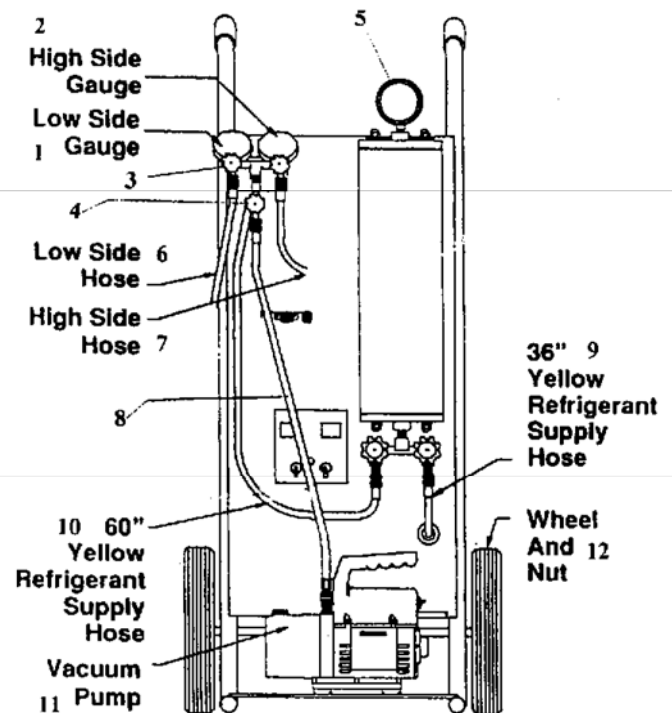

PANZITTA SALES & SERVICE
72 George Avenue
Wilkes-Barre, PA 18705
570-822-6720 800-822-6720
www.panzittasales.com

Manual Charging Station (Model 34050 Shown)