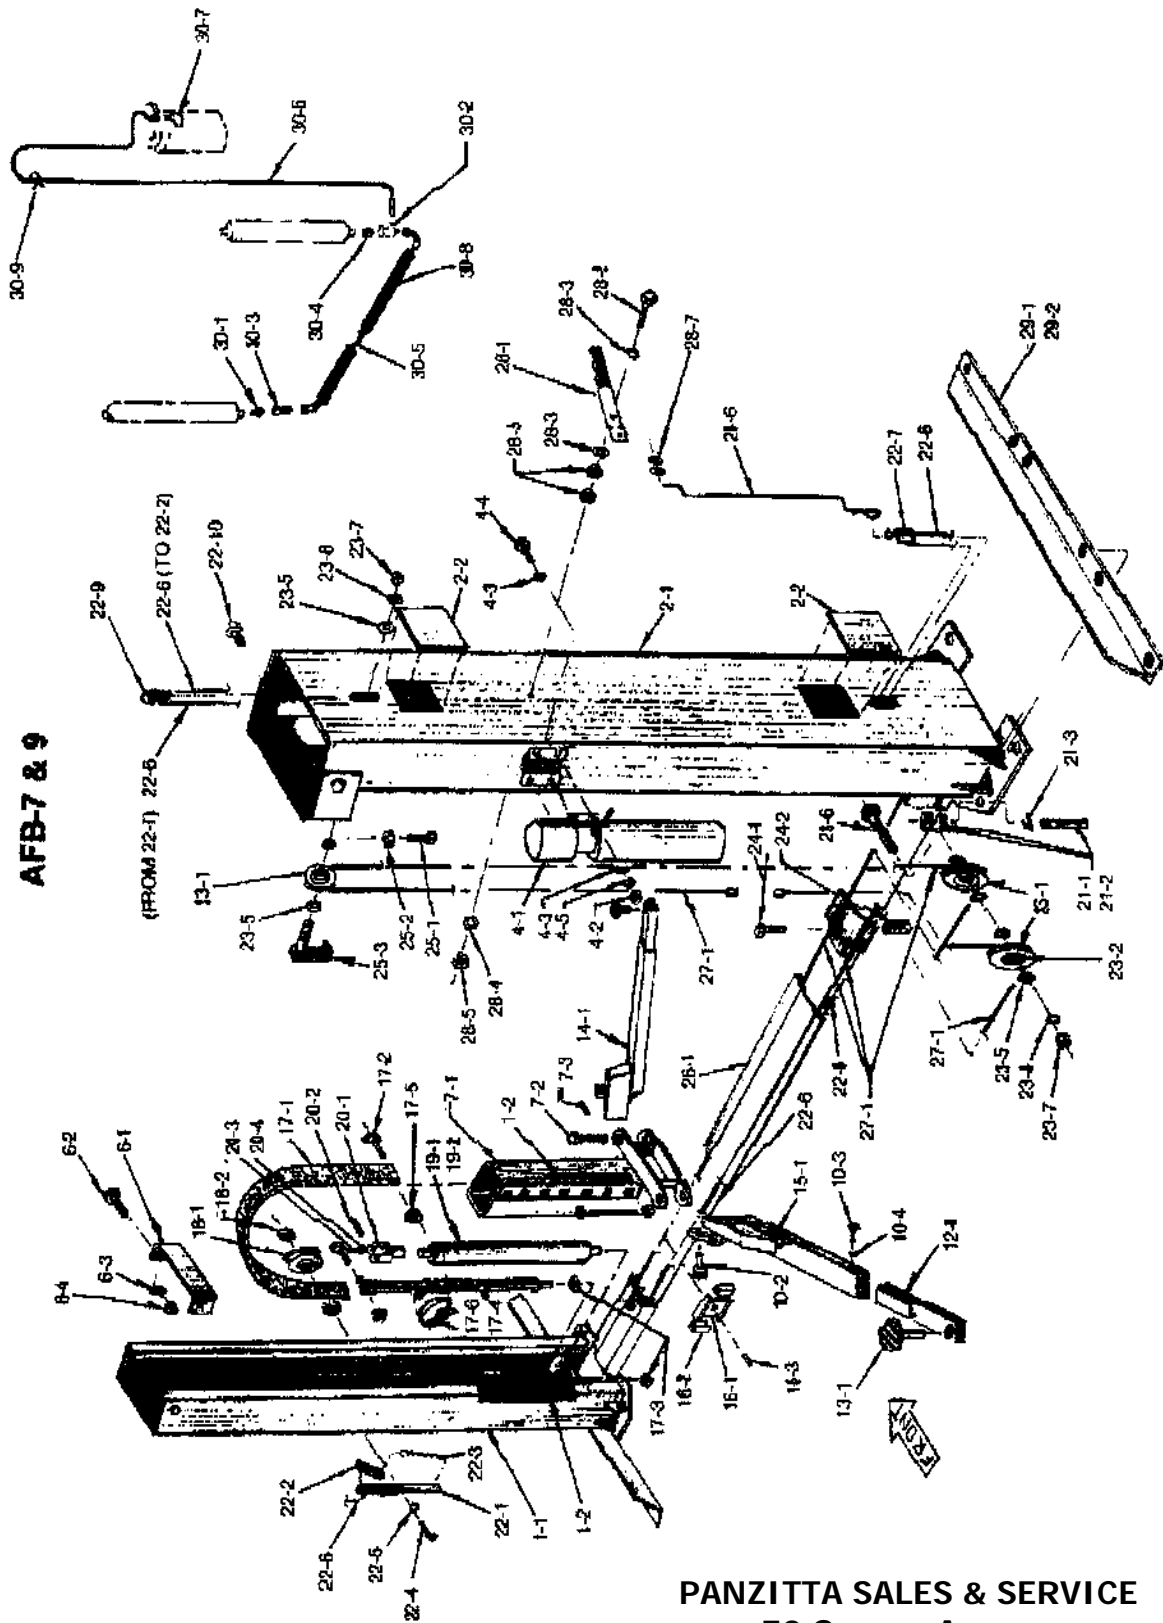

AFB-7 & 9

**PARTS LIST — 125755/125756
AFB-7 & 9**

ITEM	DESCRIPTION	QTY	PART NO.	ITEM	DESCRIPTION	QTY	PART NO.	ITEM	DESCRIPTION	QTY	PART NO.
1-1	Column Assembly L.H.	1	203532	16-1	Bearing Block	8	202748	23-1	Sleeve	6	203199
1-2	Bumper	2	202755-18	16-2	Bearing Shoe	16	202749	23-2	Bushing	6	12545
2-1	Column Assembly R.H.	1	203062	16-3	Socket Set Screw 3/4 x 3/4	8	13150	23-5	Washer 3/4	14	10652
2-2	Access Cover Red	4	13209	17-1	Leaf Chain	2	19467-48-3/4	23-6	Hex Bolt 3/4 x 6	2	12161
	Access Cover Blue	4	13208	17-2	Socket Head Cap Screw M6 x 60	4	13258	23-7	Hex Nut 3/4	4	10596
4-1	Pump Unit 230-460/3/80	1	13141	17-3	Hex Nut 1"	4	10597	23-8	Lock Washer 3/4	4	10683
	23011/80	1	13140	17-4	Chain Anchor	2	202674	24-1	Hex HD Cap Screw 3/8 x 3	2	10033
	57513/80	1	13143	17-5	Lock Nut M6	4	13299	24-2	Expansion Anchor 3/8	2	13366
4-2	Hex Nut 1/4	4	10588	17-6	Nylon Strap	2	13227	25-1	Hex Cap Screw 5/8 x 3-1/2	2	13175
4-3	Washer 1/4	8	10644	18-1	Pulley	2	202798	25-2	Hex Jam Nut 5/8	2	10610
4-4	Hex Bolt 1/4 x 3/4	4	10002	18-2	Ball Bearing	6	12074	25-3	Wire Rope Adjuster	2	203355
4-5	Lock Washer 1/4	4	10675	19-1	Hyd. Cyl. (AFB-7) 2-1/2 x 3/4	2	202797	26-1	Cover Assembly	1	204059
6-1	Brace	2	203923	19-2	Hyd. Cyl. (AFB-9) 2-3/4 x 3/4	2	202872	27-1	Wire Rope 1/4 Dia x 336	2	13269
6-2	Hex Bolt 1/2 x 1-3/4	4	10045	20-1	Clevis	2	202864	28-1	Handle	1	203578
6-3	Washer 1/2	4	10646	20-2	Clevis Shaft	2	202637	28-2	Hex Bolt 3/8 x 1-3/4	1	10128
6-4	Lock Nut 1/2	4	10660	20-3	Socket Set Screw 3/8 x 1-1/4	2	10526	28-3	Washer 3/8	2	10646
7-1	Carriage	2	203955	20-4	Jam Nut 3/8	2	10606	28-4	Lockwasher 3/8	1	10677
7-2	Arm Pin	4	202626	21-1	Anchor Bolt (AFB-7) 3/4 x 5-1/4	12	13212	28-5	Hex Nut 3/8	3	10590
7-3	Spring Pin 1/4 x 1-1/2	4	11691	21-2	Anchor Bolt (AFB-9) 3/4 x 5-1/4	16	13212	28-6	Latch Rod	1	203581
10-2	Arm Lock Screw	4	202979	21-3	C Shim	24	202632	28-7	Washer Nr. 10	2	10643
10-3	Hex Bolt 1/4 x 5/8	4	10001	22-1	Latch Housing	2	203980	29-1	Base Angle (AFB-7)	2	203576
10-4	Lock Washer 1/4	4	10675	22-2	Latch	2	203314	29-2	Base Angle (AFB-9)	2	203089
12-1	Inner Arm	4	203566	22-3	Spring	2	13329	30-1	Nipple	1	12688
13-1	Screw Adaptor	4	203568	22-4	Hex Bolt 5/8 x 1	2	13271	30-2	Tee	1	13274
14-1	Standard Outer Arm "A" Type	2	203961	22-5	Lock Washer 5/8	2	10681	30-3	Adaptor	1	13271
	Standard Outer Arm "B" Type	2	203962	22-6	Cable 3/32 x 16 6"	1	13106-222	30-4	Restrictor	1	203937
15-1	Standard Outer Arm "B" Type	2	203962	22-7	Swivel Eye Pin/Key	1	13278	30-5	Cyl. Hose 1/4 x 18	1	13311
				22-8	U Clamp	2	13240	30-6	F/U Hose 3/8 x 174	1	13455
				22-9	U Bracket	2	203539	30-7	Elbow	1	13454
				22-10	Hex Bolt 1/2 x 2-1/2	2	10049	30-8	Sponge Hose	1	13288
								30-9	Nylon Strap	1	13192

PANZITTA SALES & SERVICE
72 George Avenue
Wilkes-Barre, PA 18705
570-822-6720 800-822-6720
www.panzittasales.com