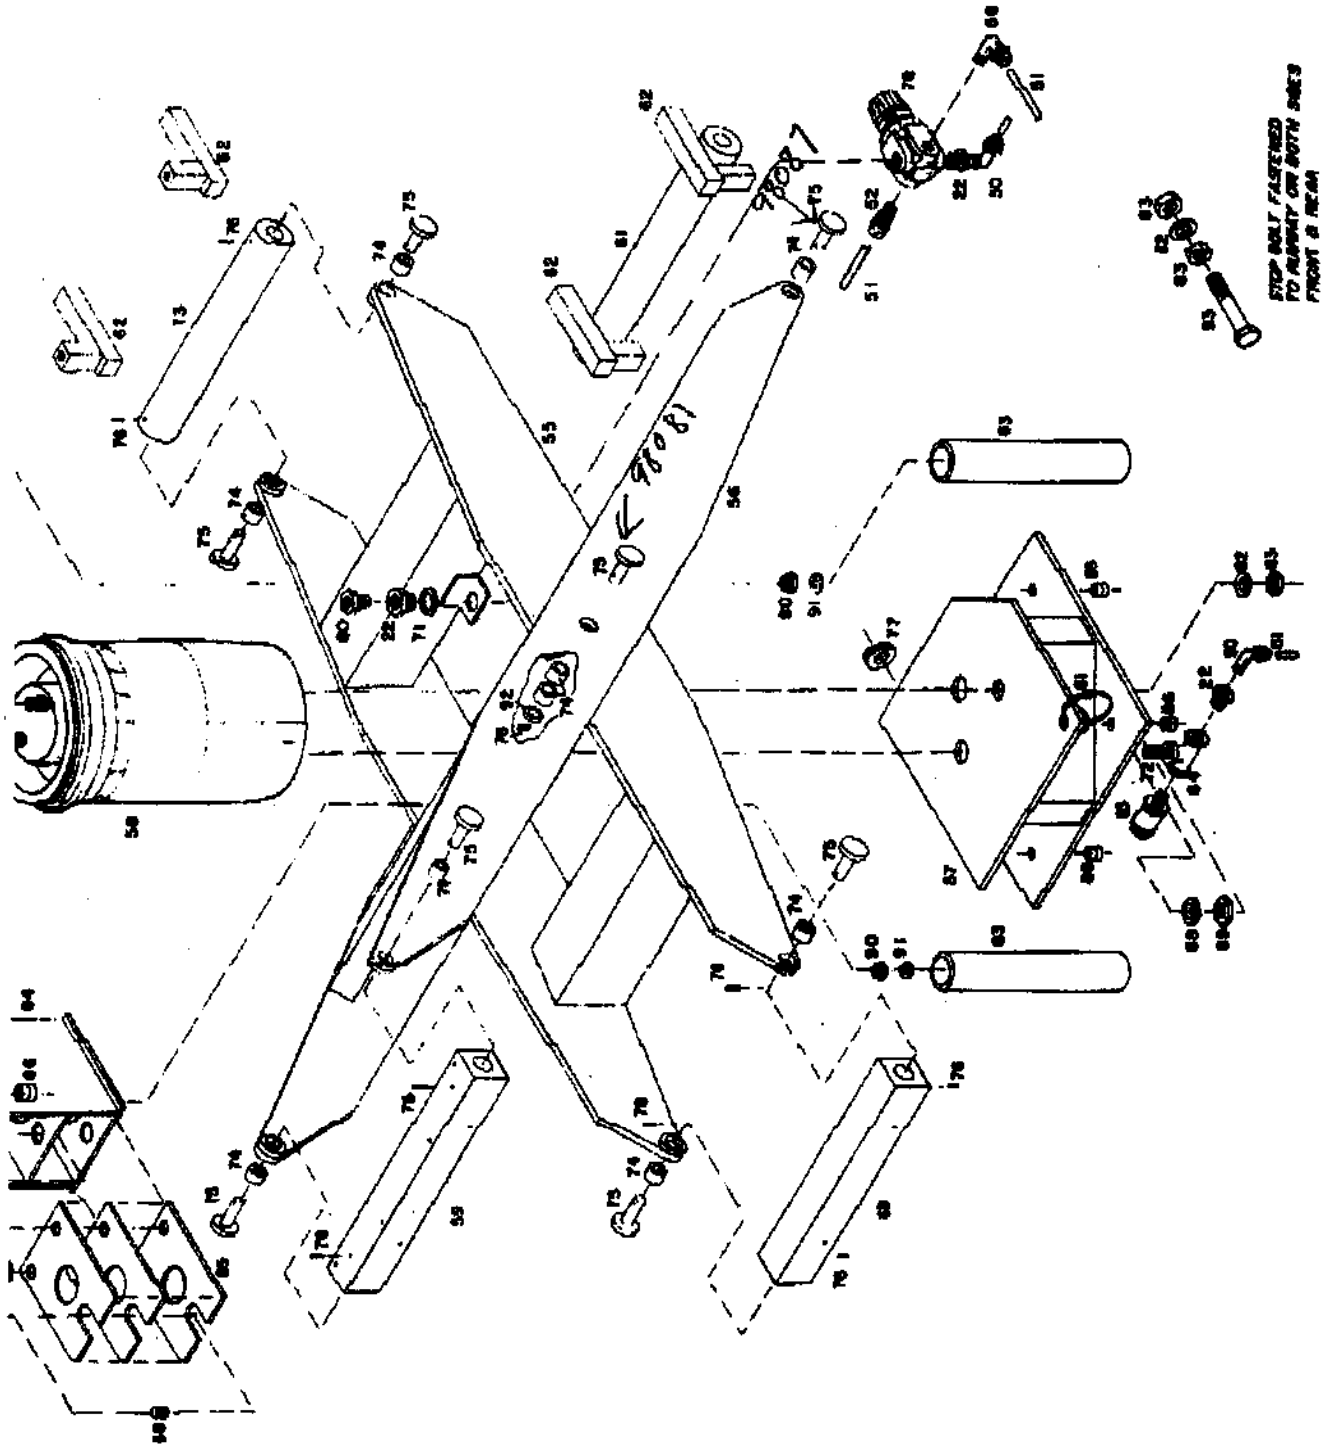

PANZITTA SALES & SERVICE
72 George Avenue
Wilkes-Barre, PA 18705
570-822-6720 800-822-6720
www.panzittasales.com

PANZITTA SALES & SERVICE

72 George Avenue

Wilkes-Barre, PA 18705

570-822-6720 800-822-6720

www.panzittasales.com

Item No.	Part No.	Description	Qty.
75	51823	Pin - Scissor	10
76	1171718	Roll Pin - 1/8 Dia. x 1 1/2	10
77	64017	Grommet	1
78	69094	Regulator - Air	1
79	1121509	Nut 1/2 - 16	2
80	59888	Orifice	1
81	1101810	Tie Wrap	1
82	1100245	L.Washer - 1/2	9
83	1100531	Nut - 1/2 - 20	9
84	1105150	Tee - 1/2	1
85	1282153	Valve - Pressure Relief	1
86	58139	Nutserf - 1/2 - 20	12
87	1100243	L.Washer - 1/2	2
88	1100248	L.Washer - 1/2	1
89	1105592	Nut - 1/2 - 16	1
90	1100240	Nut - 1/2 - 16 E.S.M.A.	2
91	1107383	Washer - 1/2 Flat	6
92	1100286	Washer - 1/2 Flat	2
93	1100075	Screw 1/2 - 13 x 2 1/2 H.C.	5

Item No.	Part No.	Description	Qty.
55	59776	Scissor Weldment - Inside	1
56	59777	Scissor Weldment - Outside	1
57	59886	Support Weldment - Air Bag	1
58	59887	Air Bag	1
59	59891	Trunnion - Top	1
60	59892	Trunnion - Bottom	1
61	59894	Roller - Bottom	1
62	59895	Guide Weldment - Roller	4
63	59908	Post Weldment - Safety Latch	2
64	63016	Frame Weldment - Safety Latch	2
65	59906	Plate - Safety Latch	6
66	58415	Cylinder - Air	2
67	59783	Spool - Safety Latch	2
68	1111035	Screw - 1/4 - 20 x 1/4 Sat	2
69	1104927	Screw 1/2 - 16 x 1 1/2	4
70	1100243	L.Washer - 1/2	8
71	1107385	Washer - Flat 1/2	1
72	1105715	Nipple Cleare	1
73	59893	Roller - Top	1
74	63554	Bearing - Steeve	12