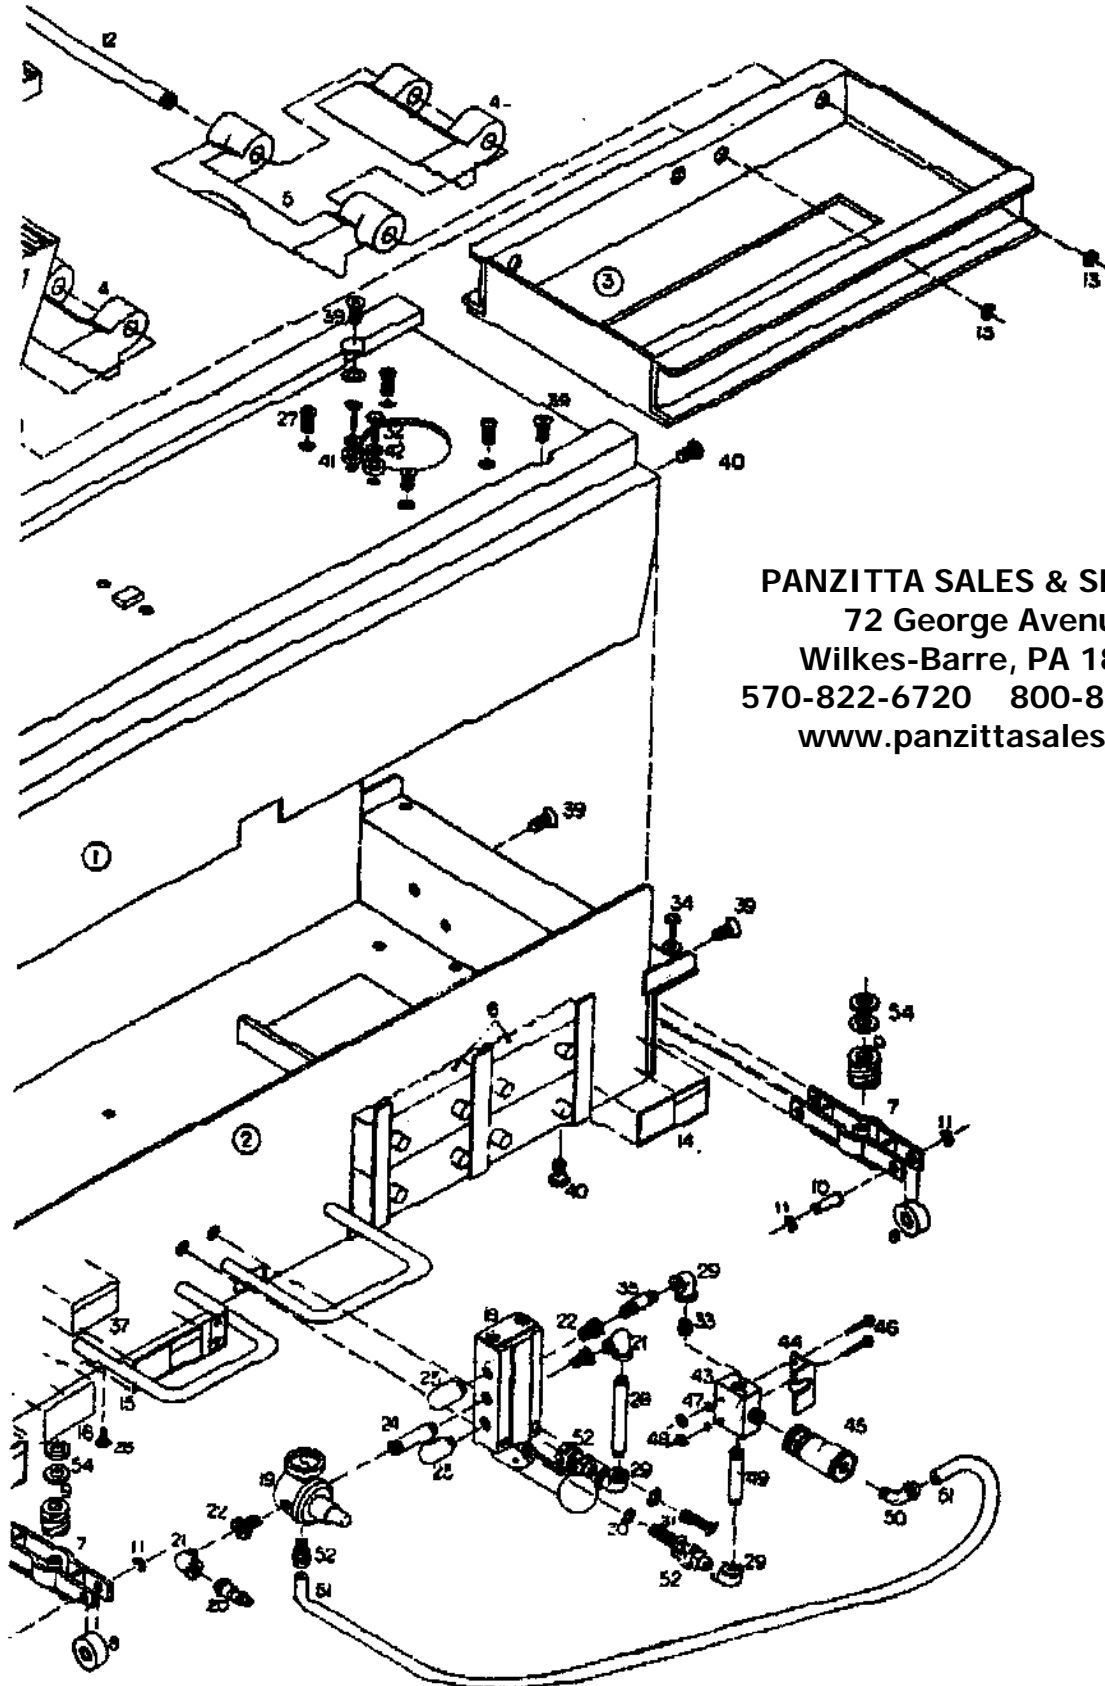

PANZITTA SALES & SERVICE
72 George Avenue
Wilkes-Barre, PA 18705
570-822-6720 800-822-6720
www.panzittasales.com

PANZITTA SALES & SERVICE
72 George Avenue
Wilkes-Barre, PA 18705
570-822-6720 800-822-6720
www.panzittasales.com

Item No.	Part No.	Qty.	Description	Item No.	Part No.	Qty.	Description
1	59964	1	Cover Weldment - Top	29	1105160	3	Elbow - 1/4"
2	59958	1	Base Weldment	30	1105160	2	L-Washer - 4 Ext.
3	59961	2	Extender Weldment	31	1100123	2	Screw - 1/4" - 20 x 1 1/4"
4	59979	4	Shoe - Short	32	~~1100048~~	4	Screw - 3/8" - 18 x 1"
5	59973	2	Shoe - Medium	33	1105423	1	Nipple - Close 1/2"
6	59970	6	Block Assembly - Lifter Pad	34	1106845	4	Screw - 1/4" - 20 x 1 1/4" H.H.C.
7	59936	4	Roller Mtg. Bracket Assembly	35	1105731	1	Nipple - 1/4" x 1 1/4"
8	59935	4	Roller Assembly	36	59974	2	Shoe - Long
9	59939	4	Die Spring	37	58002	1	Warning Label - Capacity
10	59933	8	Shaft - Roller	38	1100241	20	L-Washer - 1/4"
11	~~110700~~	10	Ring - Retaining	39	1101698	4	Screw - 1/2" - 16 x 1/2" F.H.C.
12	59975	4	Shaft	40	1100068	4	Screw - 1/2" - 16 x 1/2" H.H.C.
13	1185427	8	Ring - Retaining	41	59778	4	Spacer - Retainer
14	59840	4	Label - Warning, Roller	42	1100242	4	L-Washer - 3/8"
15	59841	2	Label - Warning, Lever		59085	1	Label - FMC Trademark
16		1	Label		59833	1	Tape - Color Band, Short
17	1107381	10	Washer Flat 1/4"		59834	1	Tape - Color Band, Long
18	59790	1	Valve - 4-Way	~~43, 44, 45~~	~~59790~~	1	Valve - Pneumatic
19	~~88248~~	1	Regulator - Air 8AGE:88248	44	68022	1	Bracket - Valve Mtg.
20	8025690	1	Male Quick Connect 1/4"	45	68030	1	Actuator - Pneumatic Valve
21	1105152	2	Elbow - Street 1/4"	46	1110673	2	Screw - #8 - 32 x 1 Rd. Hd.
22	1106072	7	Bushing - Reducer 1/4" - 1/2"	47	1101583	2	Washer - Lock #8
23	1100048	2	Screw - 1/4" - 18 x 2	48	1108765	2	Nut - #8 - 32
24	1105750	1	Nipple - 1/4" NPT	49	1100890	1	Nipple - 1/4" x 2"
25	59659	2	Muffler - Air	50	~~1101952~~	7	Elbow - Male 1/2" x 3/8"
26	1100069	12	Screw - 1/4" - 20 x 3/4" H.H.C.	51	998074	6.1 ft.	Tube 1/8" Plastic
27	1177785	12	Screw - 1/4" - 20 x 3/4" F.H.C.	52	~~1101952~~	3	Union 1/4" x 3/8" Tube
28	1105778	1	Nipple - 1/4" x 3"	54	1100255	8	Washer Flat 3/8"

*Not Shown; for reference only

68362 lack bit for jack