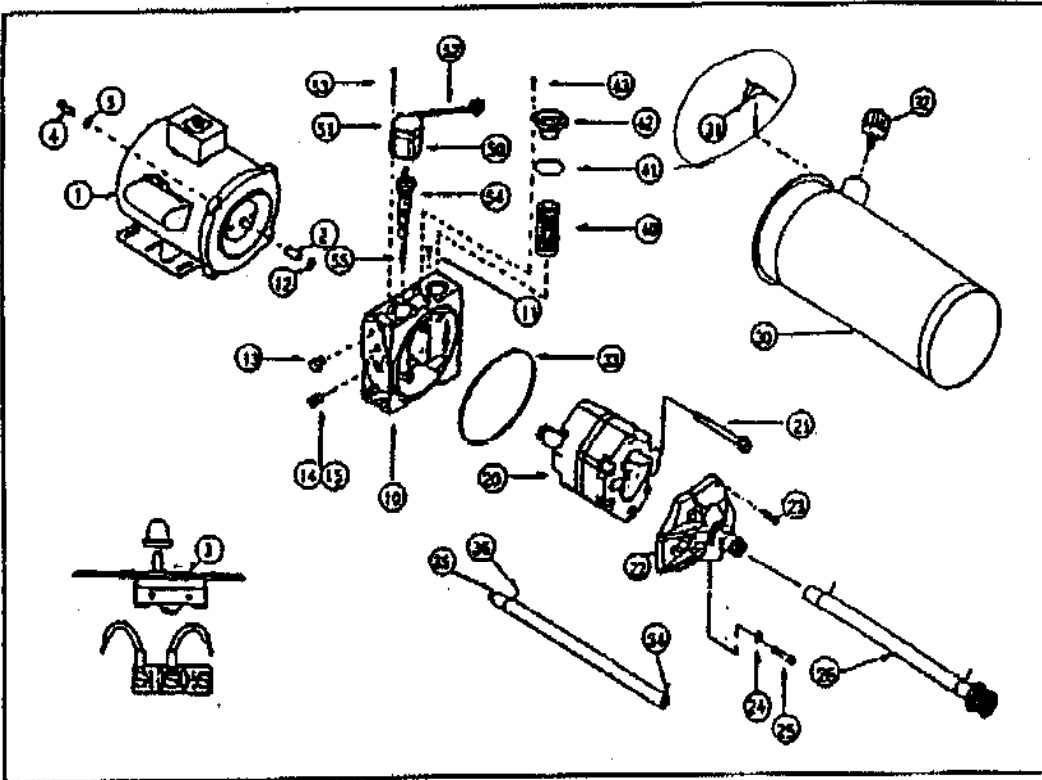

44021 000 12074

ITEM NO.	FMC NO.	DESCRIPTION
1	44174	230 VAC MOTOR
2	44175	MOTOR/PUMP COUPLING
3	44176	WIRING ASSEMBLY
10	44177	PUMP ENDHEAD
11	44178	PLUMBING PLUG
12	44179	SHAFT SEAL
13	44180	PLUMBING PLUG
20	44183	PUMP
22	44184	SUCTION COVER
23	44185	SCREW
24	44186	WASHER
25	44187	SCREW
32	44188	PLASTIC BREATHER
33	44189	O-RING
40	44190	FILTER ASSEMBLY
41	44191	O-RING
42	44192	PLUMBING CAP FILTER
43	44193	BOLT
50	44194	RELEASE BRACKET
51	44195	BRACKET CAP
52	44196	RELEASE HANDLE
53	44197	BOLT
54	44198	VALVE ASSEMBLY
55	44199	RELIEF ASSEMBLY

31

SP12 PP430 *Moss*