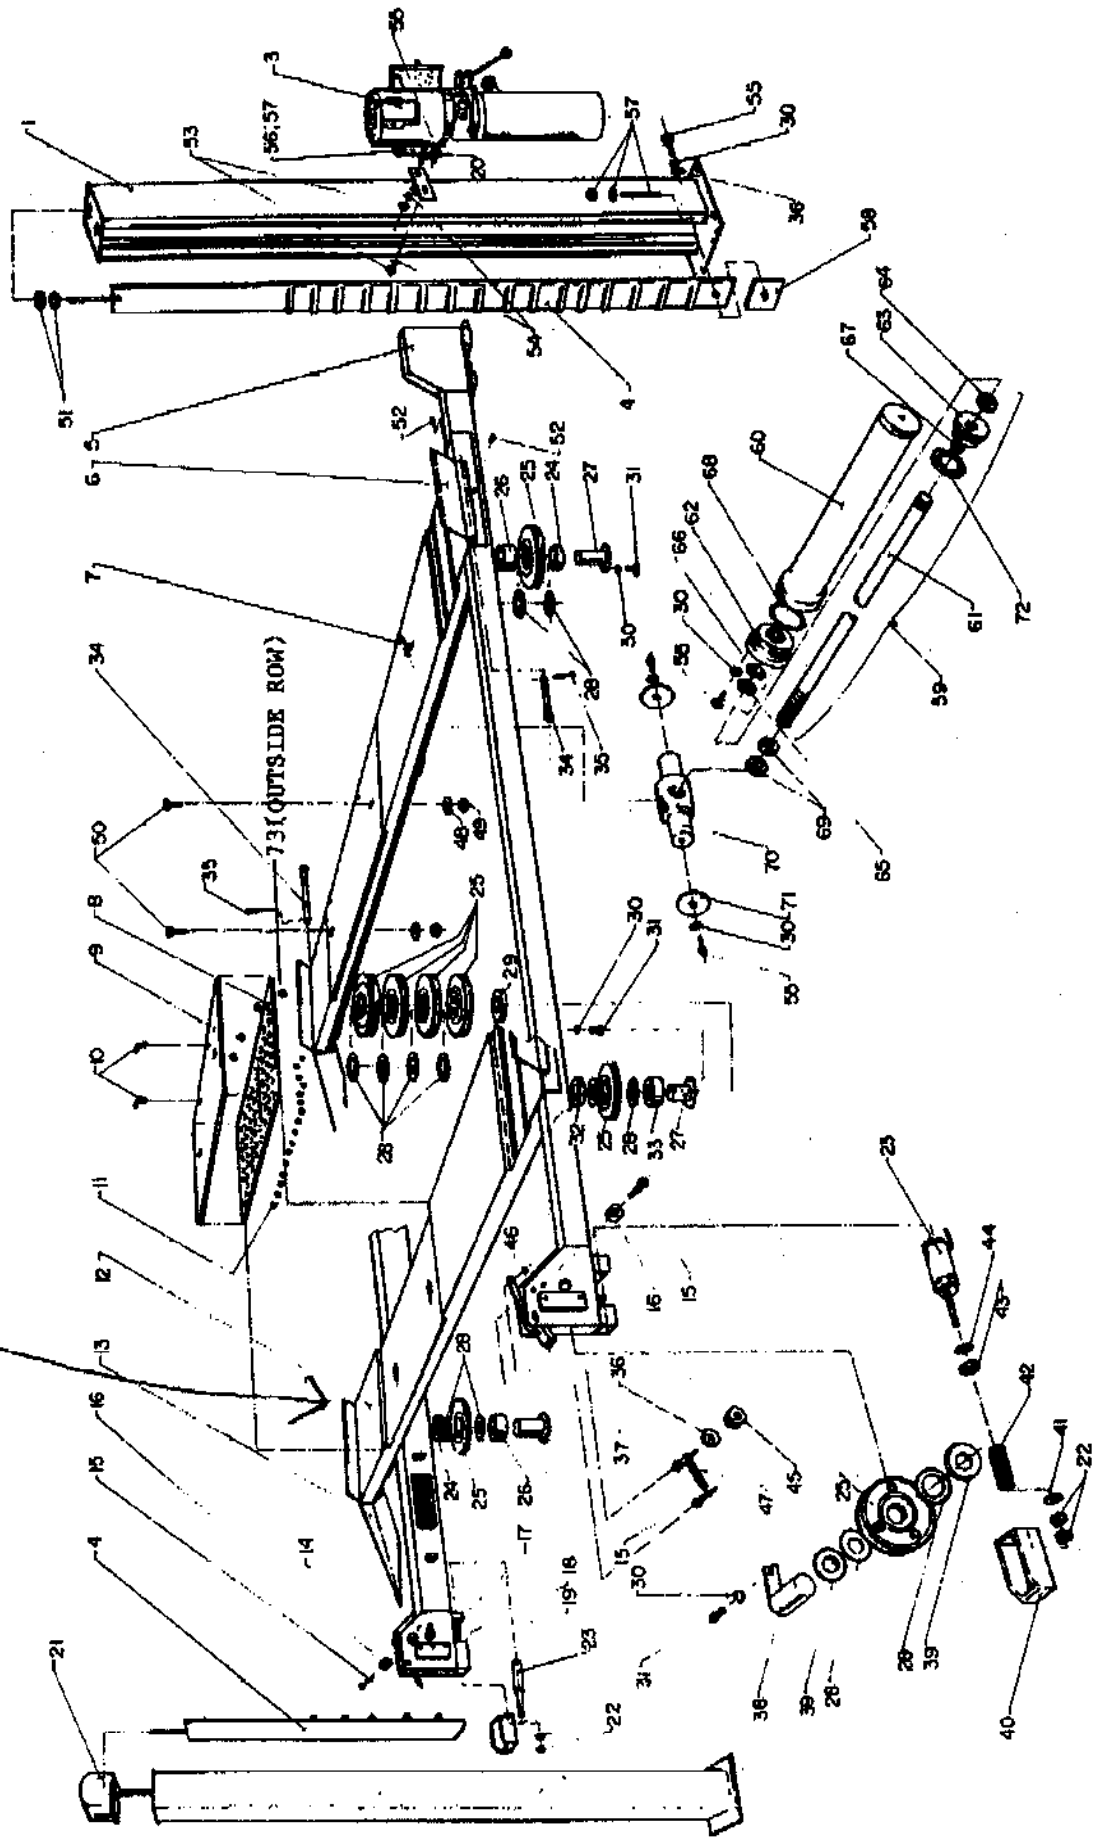

*Oil Add.  
44217*

*4443*

*44158*

44106 air valve for locks

44106

44106

PANZITTA SALES & SERVICE  
72 George Avenue  
Wilkes-Barre, PA 18705  
570-822-6720 800-822-6720  
www.panzittasales.com

FMC PART #	DESCRIPTION	QTY
1 44079	JACK PAD ASSEMBLY	2
2 1100804	HEX. HD. BOLT 1/4" - 20 UNC-1/2" LG	2
3 44080	JACK BOX TOP ASSEMBLY	1
4 1111599	HEX. HD. BOLT 1/4" - 20 UNC-5/8" LG	1
5 44045	CAN FOLLOWER BEARING CF-1-1/2" DIA.	4
6 44081	SCISSOR - INNER ASSEMBLY	1
7 44082	SCISSOR - OUTER ASSEMBLY	1
8 44153	HYDRAULIC CYLINDER	1
9 44154	UPPER CYLINDER SHAFT	1
10 44155	LOWER CYLINDER SHAFT	1
11 1111609	HEX. HD. BOLT 5/16" - 18 UNC-2-3/4" LG.	12
12 44048	PILLOW BLOCK	6
13 1120239	HEX. HD. LOCK NUT 5/16" - 18 UNC	12
14 44050	PUMP AIR HOSE 9' LG.	1
15 44051	HOSE TO PUMP ELBOW FITTING	1
16 44052	HYDRAULIC HOSE	1
17 44053	OTC PUMP	1
18 44054	1/4" NPT. MALE TO 1/4" JIC MALE EXT 90 DEG.	1
19 44055	SAFETY	1
20 44092	SHOULDER SCREW 3/8" DIA X 1-1/4" LG	1
21 44056	3/8" NPT MALE TO 1/4" JIC 90 DEG ELBOW	1
22 44057	TENSION SPRING	1
23 44058	1/4" NPT MALE TO 5/16" I.D. AIR	1
24 44059	CENTRE SHAFT	1
25 44077	HOSE MOUNT CLIP	1
26 44078	RETAINING RING	8
27 44060	SAFETY SHOULDER SCREW	1
28 1111607	HEX. HD. BOLT 5/16" - 18 UNC - 2-1/4" LG.	4
29 44062	WHEEL MOUNT SPRING	4
30 44083	JACK BOX BOTTOM ASSEMBLY	1
31 44063	PLASTIC BRACKET	4
32 44064	FLAT HD. SCREW 1/4" - 20 UNC - 1/4" LG.	4
33 44084	WHEEL BRACKET ASSEMBLY	2
34 1100254	FLAT WASHER 1/4" I.D. X 3/4" O.D.	4
35 44065	WHEEL BEARING	4
36 1100256	FLAT WASHER 3/8" I.D. X 1" O.D.	12
37 44033	SHOULDER SCREW 3/8" DIA. X 3/4" LG.	4
38 44085	SAFETY HANDLE SHAFT ASSEMBLY	1
39 1111599	HEX. HD. BOLT 1/4" - 20 UNC - 5/8" LG.	8
40 44067	HANDLE	4
41 1185375	HEX. HD. SCREW SELF TAPING 1/4" - 20 UNC - 3/4" LG	2
42 1100241	LOCK WASHER 1/4" I.D.	8
43 1100254	FLAT WASHER 1/4" I.D.	8
44 44046	ROLL PIN 1/8" DIA. X 1" LG.	4
45 44071	HANDLE MOUNT BRACKET	4
46 44086	PUMP HANDLE SHAFT ASSEMBLY	1
47 44072	BULBHEAD FITTING	1
48 44073	1/4" NPT MALE TO 1/4" NPT FEMALE, 90 DEG ELBOW	2
49 44074	SELF-STORING AIR HOSE	1
50 1109533	HEX. NUT 5/8" - 18 UNC	4
51 1100247	LOCK WASHER 5/8" I.D.	4
52 1100805	HEX. HD. BOLT 1/4" - 20 UNC X 2/4" LG.	1
53 1121597	HEX. NUT 1/4" - 20 UNC	1