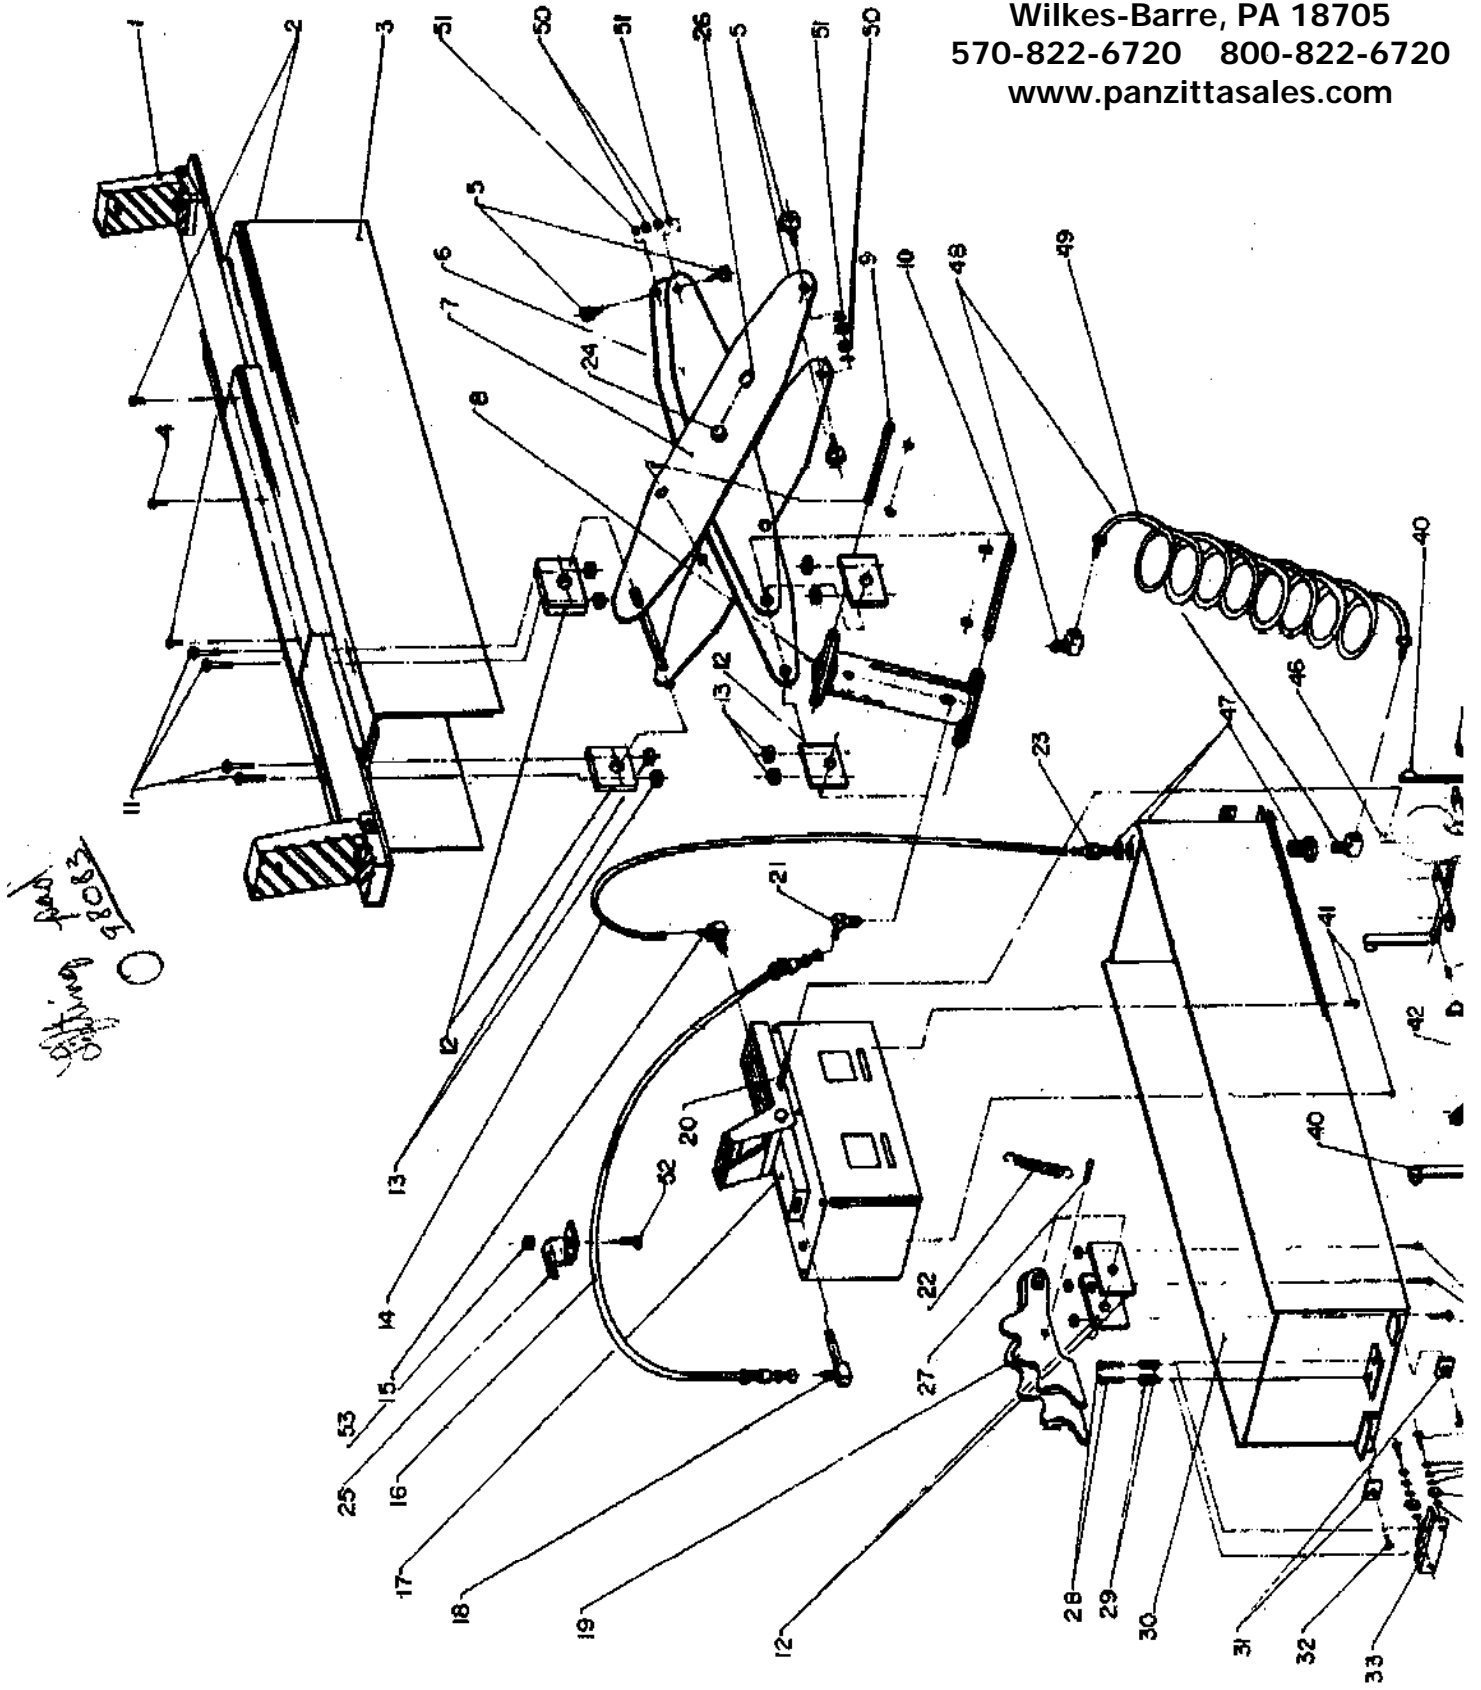

*Oil Add.  
44217*

*4443*

*44158*

44106 air valve for locks

44106

44106

PANZITTA SALES & SERVICE  
72 George Avenue  
Wilkes-Barre, PA 18705  
570-822-6720 800-822-6720  
www.panzittasales.com

FMC PART #	DESCRIPTION	QTY
1 44079	JACK PAD ASSEMBLY	2
2 1100804	HEX. HD. BOLT 1/4" - 20 UNC-1/2" LG	2
3 44080	JACK BOX TOP ASSEMBLY	1
4 1111599	HEX. HD. BOLT 1/4" - 20 UNC-5/8" LG	1
5 44045	CAN FOLLOWER BEARING CF-1-1/2" DIA.	4
6 44081	SCISSOR - INNER ASSEMBLY	1
7 44082	SCISSOR - OUTER ASSEMBLY	1
8 44153	HYDRAULIC CYLINDER	1
9 44154	UPPER CYLINDER SHAFT	1
10 44155	LOWER CYLINDER SHAFT	1
11 1111609	HEX. HD. BOLT 5/16" - 18 UNC-2-3/4" LG.	12
12 44048	PILLOW BLOCK	6
13 1120239	HEX. HD. LOCK NUT 5/16" - 18 UNC	12
14 44050	PUMP AIR HOSE 9' LG.	1
15 44051	HOSE TO PUMP ELBOW FITTING	1
16 44052	HYDRAULIC HOSE	1
17 44053	OTC PUMP	1
18 44054	1/4" NPT. MALE TO 1/4" JIC MALE EXT 90 DEG.	1
19 44055	SAFETY	1
20 44092	SHOULDER SCREW 3/8" DIA X 1-1/4" LG	1
21 44056	3/8" NPT MALE TO 1/4" JIC 90 DEG ELBOW	1
22 44057	TENSION SPRING	1
23 44058	1/4" NPT MALE TO 5/16" I.D. AIR	1
24 44059	CENTRE SHAFT	1
25 44077	HOSE MOUNT CLIP	1
26 44078	RETAINING RING	8
27 44060	SAFETY SHOULDER SCREW	1
28 1111607	HEX. HD. BOLT 5/16" - 18 UNC - 2-1/4" LG.	4
29 44062	WHEEL MOUNT SPRING	4
30 44083	JACK BOX BOTTOM ASSEMBLY	1
31 44063	PLASTIC BRACKET	4
32 44064	FLAT HD. SCREW 1/4" - 20 UNC - 1/4" LG.	4
33 44084	WHEEL BRACKET ASSEMBLY	2
34 1100254	FLAT WASHER 1/4" I.D. X 3/4" O.D.	4
35 44065	WHEEL BEARING	4
36 1100256	FLAT WASHER 3/8" I.D. X 1" O.D.	12
37 44033	SHOULDER SCREW 3/8" DIA. X 3/4" LG.	4
38 44085	SAFETY HANDLE SHAFT ASSEMBLY	1
39 1111599	HEX. HD. BOLT 1/4" - 20 UNC - 5/8" LG.	8
40 44067	HANDLE	4
41 1185375	HEX. HD. SCREW SELF TAPING 1/4" - 20 UNC - 3/4" LG	2
42 1100241	LOCK WASHER 1/4" I.D.	8
43 1100254	FLAT WASHER 1/4" I.D.	8
44 44046	ROLL PIN 1/8" DIA. X 1" LG.	4
45 44071	HANDLE MOUNT BRACKET	4
46 44086	PUMP HANDLE SHAFT ASSEMBLY	1
47 44072	BULBHEAD FITTING	1
48 44073	1/4" NPT MALE TO 1/4" NPT FEMALE, 90 DEG ELBOW	2
49 44074	SELF-STORING AIR HOSE	1
50 1109533	HEX. NUT 5/8" - 18 UNC	4
51 1100247	LOCK WASHER 5/8" I.D.	4
52 1100805	HEX. HD. BOLT 1/4" - 20 UNC X 2/4" LG.	1
53 1121597	HEX. NUT 1/4" - 20 UNC	1