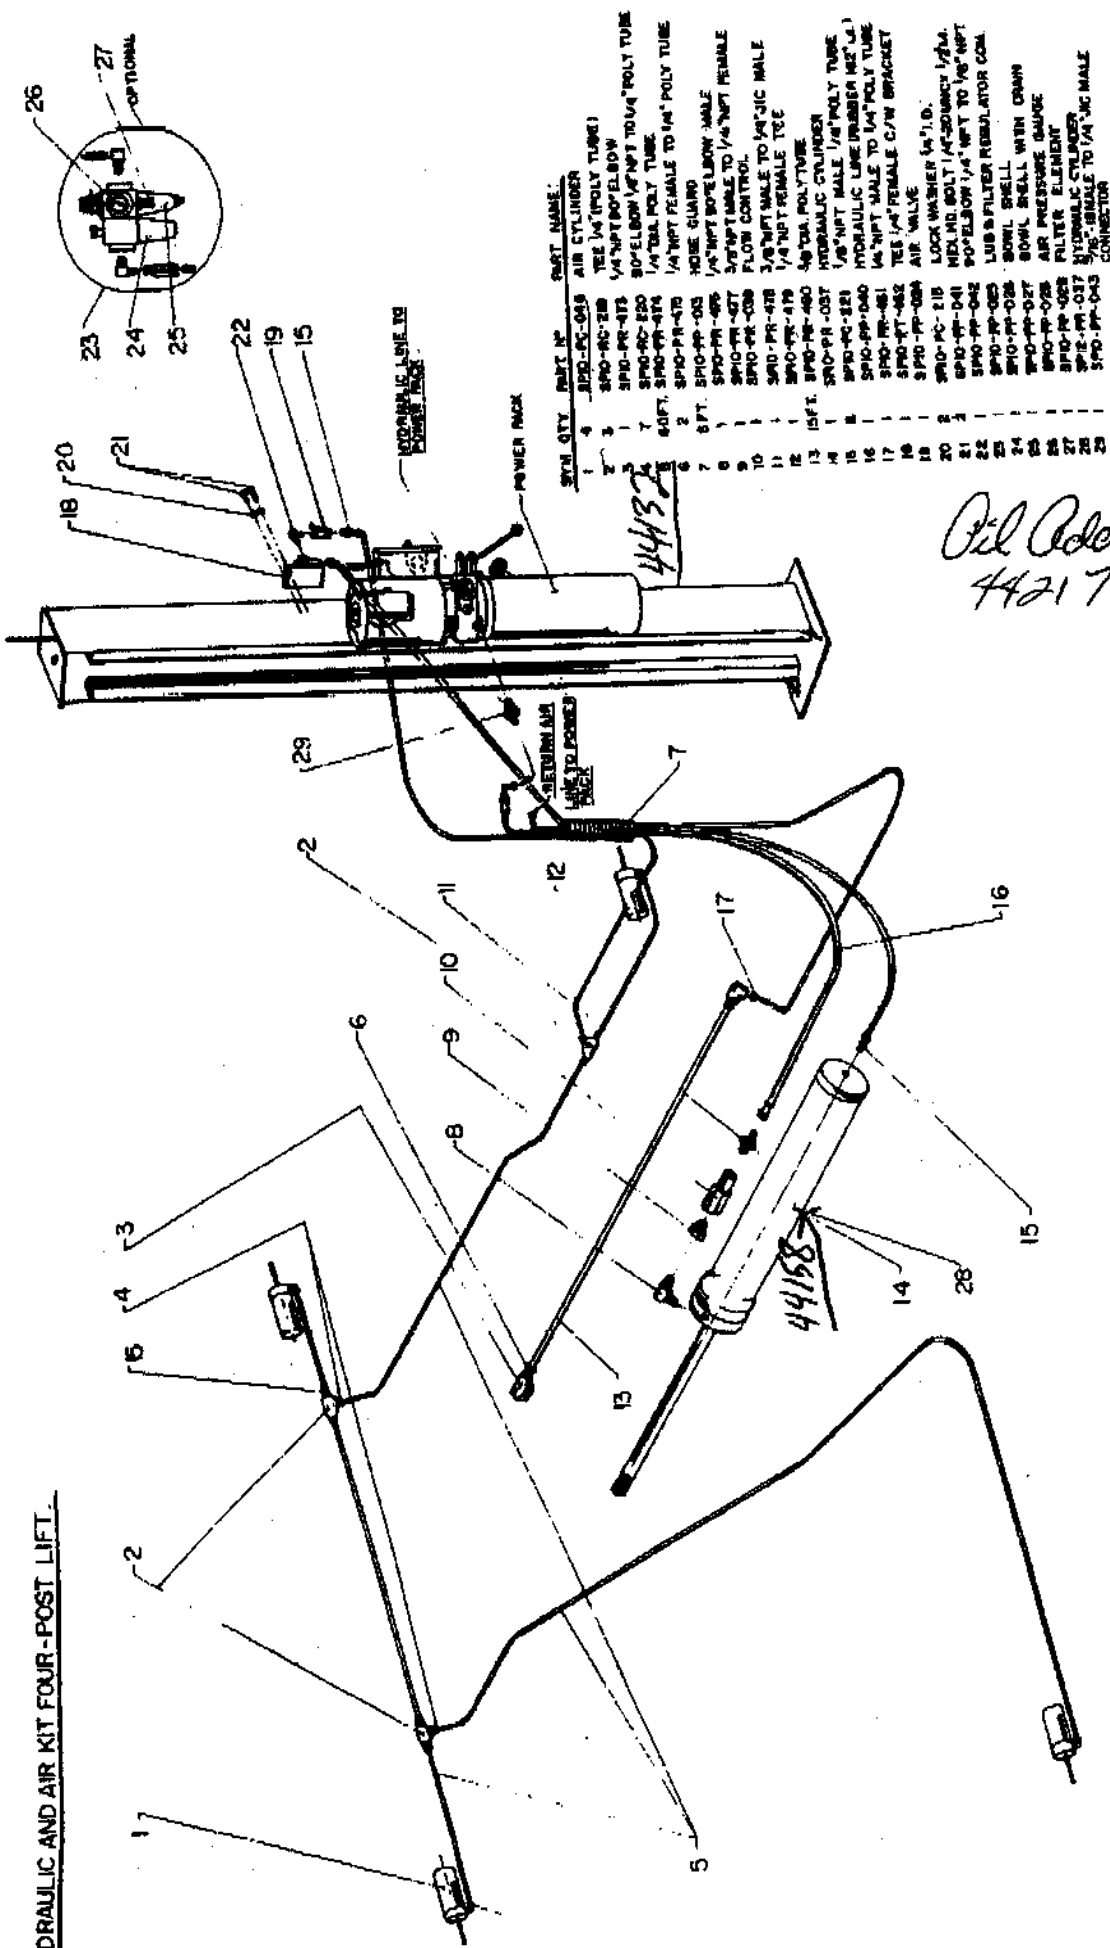

HYDRAULIC AND AIR KIT FOUR-POST LIFT.

SYM	QTY	PART NO.	PART NAME
1	4	SPD-PC-049	AIR CYLINDER
2	1	SPD-PC-289	TEE 1/4" POLY TUBE
3	1	SPD-PC-413	1/4" NPT 90° ELBOW
4	1	SPD-PC-414	90° ELBOW 1/4" NPT TO 1/4" POLY TUBE
5	7	SPD-PC-415	1/4" DIA POLY TUBE
6	2	SPD-PC-416	1/4" NPT FEMALE TO 1/4" POLY TUBE
7	1	SPD-PC-417	HOSE GUARD
8	1	SPD-PC-418	1/4" NPT 90° ELBOW MALE
9	1	SPD-PC-419	1/4" NPT FEMALE TO 1/4" NPT FEMALE
10	1	SPD-PC-420	FLOW CONTROL
11	1	SPD-PC-421	3/8" NPT MALE TO 1/4" NPT MALE
12	1	SPD-PC-422	1/4" NPT FEMALE TEE
13	15 FT.	SPD-PC-423	1/4" DIA POLY TUBE
14	1	SPD-PC-424	HYDRAULIC CYLINDER
15	1	SPD-PC-425	1/4" NPT MALE 1/4" POLY TUBE
16	1	SPD-PC-426	HYDRAULIC LINE RUBBER MET (A)
17	1	SPD-PC-427	1/4" NPT MALE TO 1/4" POLY TUBE
18	1	SPD-PC-428	TEE 1/4" FEMALE C/W BRACKET
19	1	SPD-PC-429	AIR VALVE
20	2	SPD-PC-430	LOCK WASHER 1/4" I.D.
21	2	SPD-PC-431	HEX HD BOLT 1/4" X 3/4" X 1/2" DIA.
22	2	SPD-PC-432	90° ELBOW 1/4" NPT TO 1/4" NPT
23	1	SPD-PC-433	LUB & FILTER REGULATOR CON.
24	1	SPD-PC-434	SOUL SHELL WITH GRAIN
25	1	SPD-PC-435	SOUL SHELL
26	1	SPD-PC-436	AIR PRESSURE GAUGE
27	1	SPD-PC-437	FILTER ELEMENT
28	1	SPD-PC-438	HYDRAULIC CYLINDER
29	1	SPD-PC-439	3/8" MALE TO 1/4" NPT MALE CONNECTOR

*Oil Add.
44217*

4443

44158