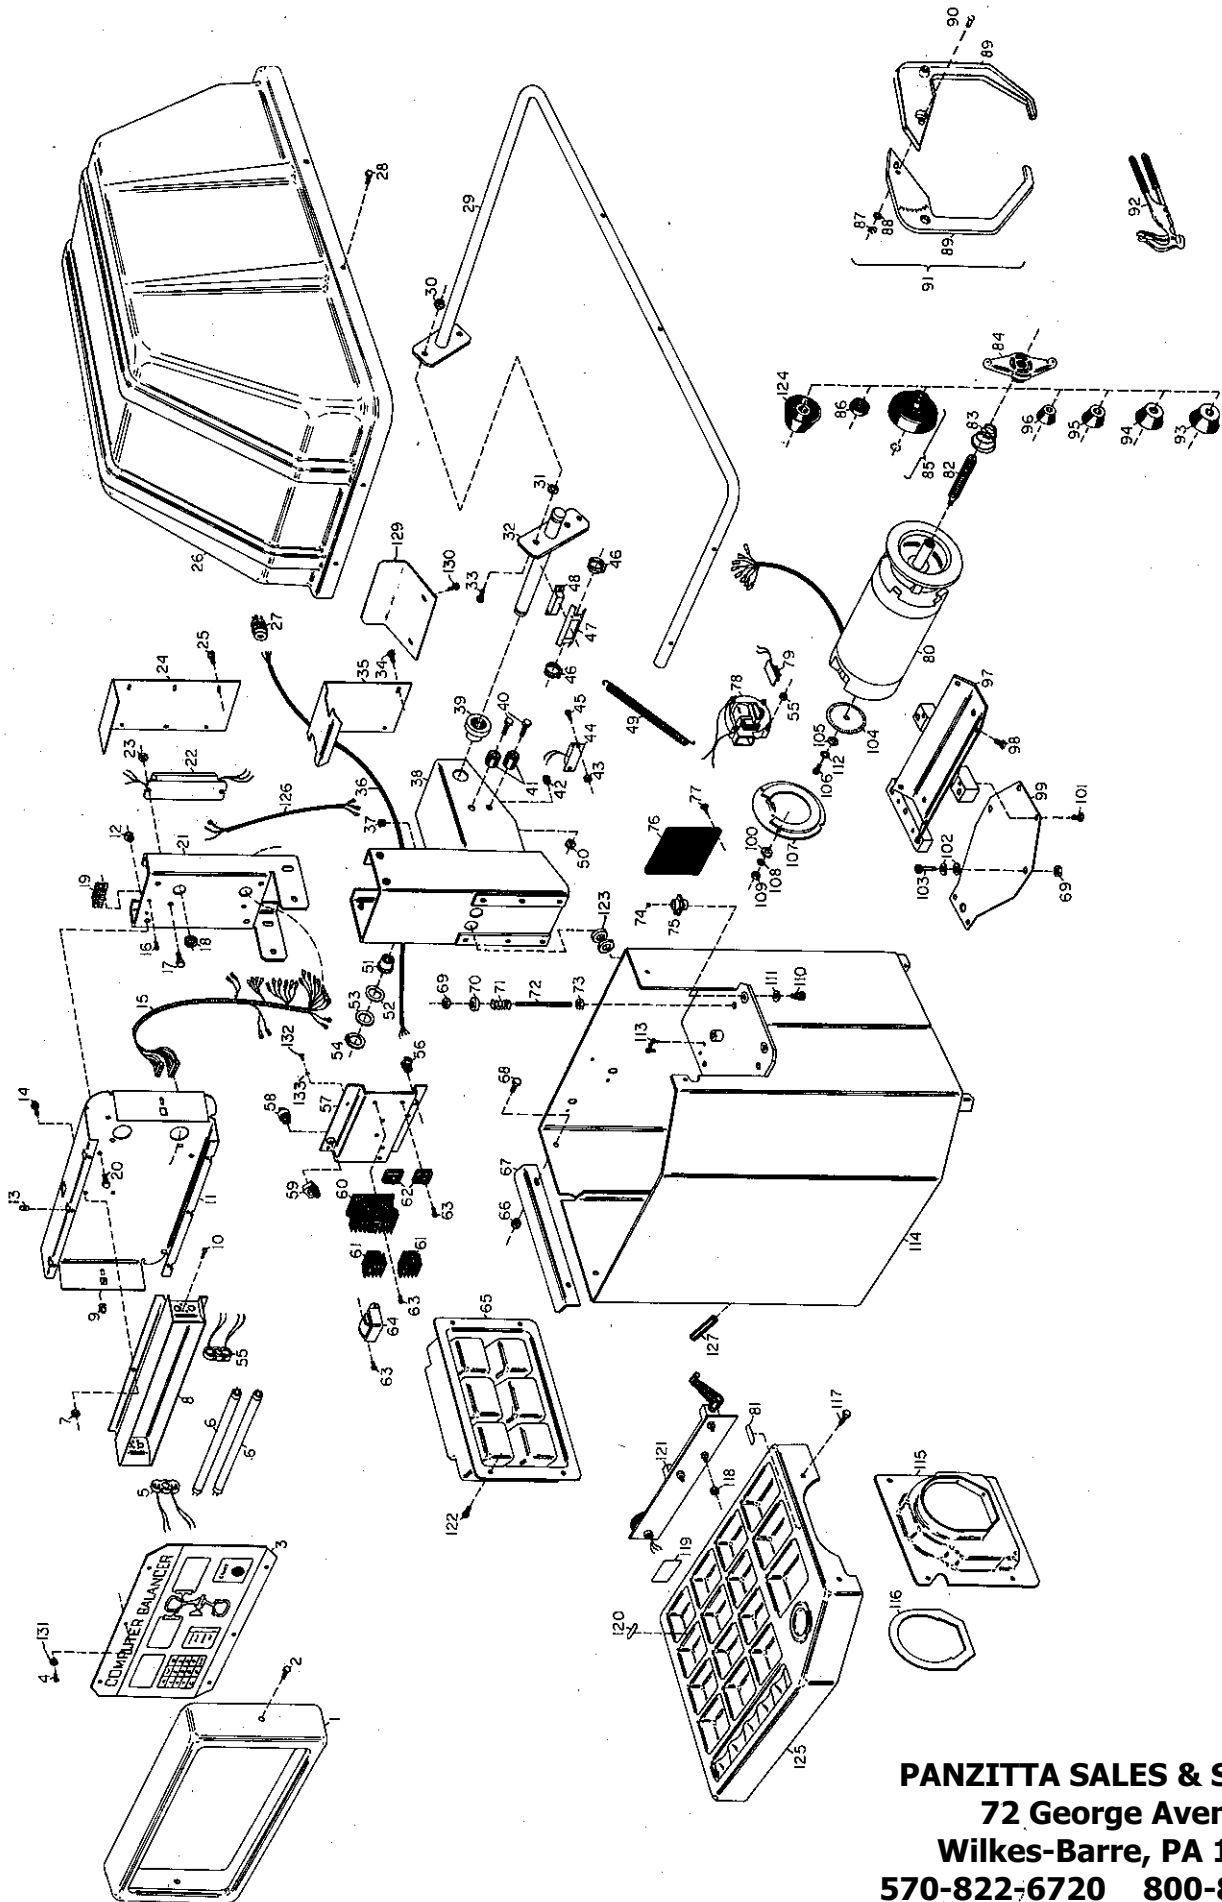

# **COMPUTER WHEEL BALANCER**

**PANZITTA SALES & SERVICE**  
 72 George Avenue  
 Wilkes-Barre, PA 18705  
 570-822-6720 800-822-6720  
 www.panzittasales.com

REF. NO.	PART NUMBER	DESCRIPTION	REF. NO.	PART NUMBER	DESCRIPTION	REF. NO.	PART NUMBER	DESCRIPTION
1	108720	Bezel	68	301302	3/8 Whiz Lock Screw	101	106302	3/8" Whiz Lock Screw
2	108301	1/4 Hex HD Self Tap Bolt	69	101035	3/8-16 Nylon Nut	102	301121	1/2" Flat Washer
3	309507	PCB Comp 1004	70	308036	Retainer Piezo Spring	103	301015	1/2" X 2" Shoulder Bolt
4	301073	Circuit Board Screw	71	307008	Spring Piezo	104	308817	Shutter Rotary
5	108683	Fluorescent Lampholder	72	108727	Rod Threaded Motor Mtg.	105	301032	3/8 Flat Washer
6	108685	Fluorescent Lamp	73	106303	3/8" Whiz Lock Nut	106	301016	3/8 X 3/8 Shoulder Bolt
7	181369	1/4-20 Lock Nut	74	301017	Ball Steel 1/2" Dia.	107	308513	Cover Rear End Bell
8	108719	Light Assembly	75	309006	Piezo Assy.	108	301806	Washer #10 Spring Lock
9	104755	Tinnerman Nut	76	308860	Cover	109	301804	Nut Hex #10-24
10	108748	Screw 4-36 X 3/8 LG	77	301807	Clip Canoe Cover	110	301016	Shld B. 3/8 X 3/8 X 5/16-18
11	108673	Back-Pod	78	309502	Assembly Blower	111	301032	3/8" Flat Washer
12	108303	3/8 Whiz Lock Nut	79	309809	Optical Encoder Assy.	112	104200	Washer Shakeproof Internal
13	190034	Nut Tinnerman	80	108752	Assy Motor Complete	113	309049	Sensitor Assy.
14	108301	1/4 Hex HD Self Tap Bolt	81	120446	Rotation Decal.	114	108740	Chassis
15	108730	Signal Harness	82	308171	Stub Acme Thr'd	115	108707	Motor Shroud
16	301063	6-32 X 1/2" PP. HD Screw	83	308101	Spring Back Cone	116	308536	Motor Gasket
17	108301	1/4 HEX HD Self Tap Bolt	84	309091	Hub Nut Coarse	117	106301	1/4 Hex HD Self Tap Bolt
18	140816	2" OD. Grommet	85	309050	Small Hub Assy.	118	143169	1/4-20 Whiz Lock Nut
19	108804	Terminal Block 10 Pole	86	308105	No-Mar Ring	119	314007	Label Caution
20	108302	3/8" Whiz Lock Screw	87	301153	Retaining Ring	120	314005	Decal Weight Tray
21	108676	Support Pod	88	301032	3/8" Flat Washer	121	309503	Assy Auto A & D Gauge
22	108686	Fluorescent Lamp Ballast	89	308090	Caliper Wheel	122	106301	1/4 Hex HD Self Tap Bolt
23	181389	1/4-20 Lock Nut	90	309011	Pin Caliper	123	150431	Grommet 1 1/4
24	108703	Cover Pod Support	91	309011	Caliper	124	308095	Adapter Large
25	108301	1/4 Hex HD Self Tap Bolt	92	106357	Jiffy Tool	125	108746	Assy Weight Tray
26	308060	Hood	93	308098	Cone Large	126	108808	Cable Assy Ballast
27	140786	Plug 220 Volt 3 Phase	94	308097	Cone Medium	127	190061	Sleeve Stub
28	108301	1/4 Hex HD Self Tap Bolt	95	308096	Cone Small	128	000542	3/8" Lockwasher
29	108697	Hood Bar W/C	96	308069	Cone Miniature	129	108895	Cover Hood Pivot
30	120424	3/8-16 Washer HD Lock Nut	97	108728	Cradle Complete	130	106301	1/4" Hex HD Self Tap Bolt
31	108698	Pushnut Bolt Retainer	98	106302	3/8 Whiz Lock Screw	131	301061	#6 Black Nylon Washer
32	108695	Hood Pivot Shaft	99	108775	Flex Plate	132	301082	#6 X 1/2 PHMS
33	000524	3/8 X 1 NC HHCS	100	301805	Washer Flat #10	133	301083	#8 Internal Lockwasher
34	108301	1/4 Hex HD Self Tap Bolt						