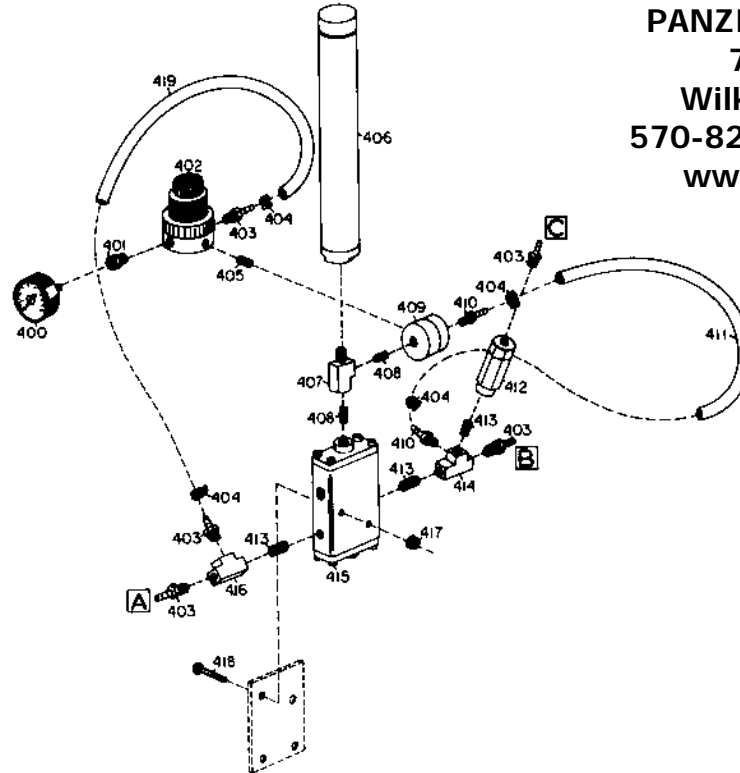

PNEUMATIC INFLATOR

(Note: Available as a kit for older machines - Order P/N 109576)

PANZITTA SALES & SERVICE
72 George Avenue
Wilkes-Barre, PA 18705
570-822-6720 800-822-6720
www.panzittasales.com

REF. NO.	PART NUMBER	DESCRIPTION
300	330782	Nozzle - Air Flate.....
301	430829	B.S.P.T. x 14mm Elbow Assy.....
302	181182	Table Top Cyl. Seal Kit.....
303	181347	10mm x 10" Nylon Tube.....
304	101346	1/4" Hose Clamp.....
305	430828	O-Ring, Air Flate.....
306	423781	O-Ring.....
307	180163	6mm x 16 1/2" Nylon Tube.....
308	180162	6mm x 12 1/2" Nylon Tube.....
309	180173	6mm x 25" Nylon Tube.....
310	329057	Lever Guide.....
311	230618	Valve - Air Motor.....
312	181463	Hose - 1/4" x 27 1/2".....
313	181215	10mm x 22" Nylon Tube.....
314	181214	10mm x 20" Nylon Tube.....
315	181495	8mm x 6" Nylon Tube.....
316	181460	8mm x 36" Nylon Tube.....
317	181461	8mm x 44" Nylon Tube.....
318	180167	6mm x 47 1/2" Nylon Tube.....
319	181497	6mm x 138" Nylon Tube.....
320	181206	Muffler.....
321	181195	1/2" - 1/2" NPT Reducing ELL.....
322	181207	1/2" NPT Close Nipple.....
323	181191	Valve - Quick Exhaust.....
324	419140	Ftng - 1/4" B.S.P.T. x 10mm Tube.....
325	000580	1/2" NPT Close Nipple.....
326	120490	1/2" - 1/2" Reducing Bushing.....
327	181190	Air Motor.....
328	000525	1/4" Lock Nut.....
329	106302	1/4" Whiz-Lock Screw.....
330	181198	Bracket-Air Motor.....
331	120325	1/4" x 1" S.W.H.S.....
332	181200	Angle W/Assy.....
333	181175	10mm x 42" Nylon Tube.....
334	181515	10mm x 12" Nylon Tube.....
336	181502	1/2" NPTX 1/2" Nylon Elbow.....
337	120271	1/2" x 9" Hose.....
338	101428	Hose Clamp.....
339	000378	1/4" Brass Straight Fitting.....

REF. NO.	PART NUMBER	DESCRIPTION
340	106350	End Cap, 1/4" Valve.....
341	104651	Spring, 1/4" Valve.....
342	104652	Poppet, 1/4" Valve.....
343	104573	1/4" Straight Fitting.....
344	105671	End Cap, 1/4" Valve.....
345	102468	Poppet Spring.....
346	104649	Poppet, 1/4" Valve.....
347	181375	1/4" x 61" Hose.....
*348	181163	B.L. Cylinder Seal Kit.....
349	181499	6mm x 8" Nylon Tube.....
350	414859	Tee - 1/4" B.S.P.T. x 6mm Tube.....
351	181500	6mm x 41" Nylon Tube.....
352	107517	Gauge Lens, Screw-On.....
353	107980	Air Gauge, w/Flange.....
354	000481	1/4" x 8" Hose.....
355	000376	90-Degree Fitting.....
356	181039	Manifold.....
357	103737	Release Valve.....
358	410419	Air Chuck.....
359	104583	1/4" x 48" Hose.....
360	181498	6mm x 6" Nylon Tube.....
361	180168	6mm x 38" Nylon Tube.....
362	181462	1/4" x 17" Hose.....
363	414867	Ftng. 1/4" B.S.P.T. x 8mm Tube.....
364	000372	1/4" St. ELL.....
365	181517	Filter - Lub. Assy.....
367	000843	1/4" Tee.....
368	180174	AC Power Cord.....
369	101898	1/4" Hose Fitting.....
370	101427	Hose Clamp.....
371	101033	1/4" x 30" Hose.....
372	000572	1/4" x 90" St. ELL.....
373	106188	Strainer Screen.....
374	181318	Surge Tank.....
375	101312	Reducing Bushing.....
376	000590	1/2" NPT Close Nipple.....
377	104968	Safety Valve.....
378	181205	V-Belt.....
379	181204	Sheave.....
381	181459	8mm 50" Nylon Tube.....