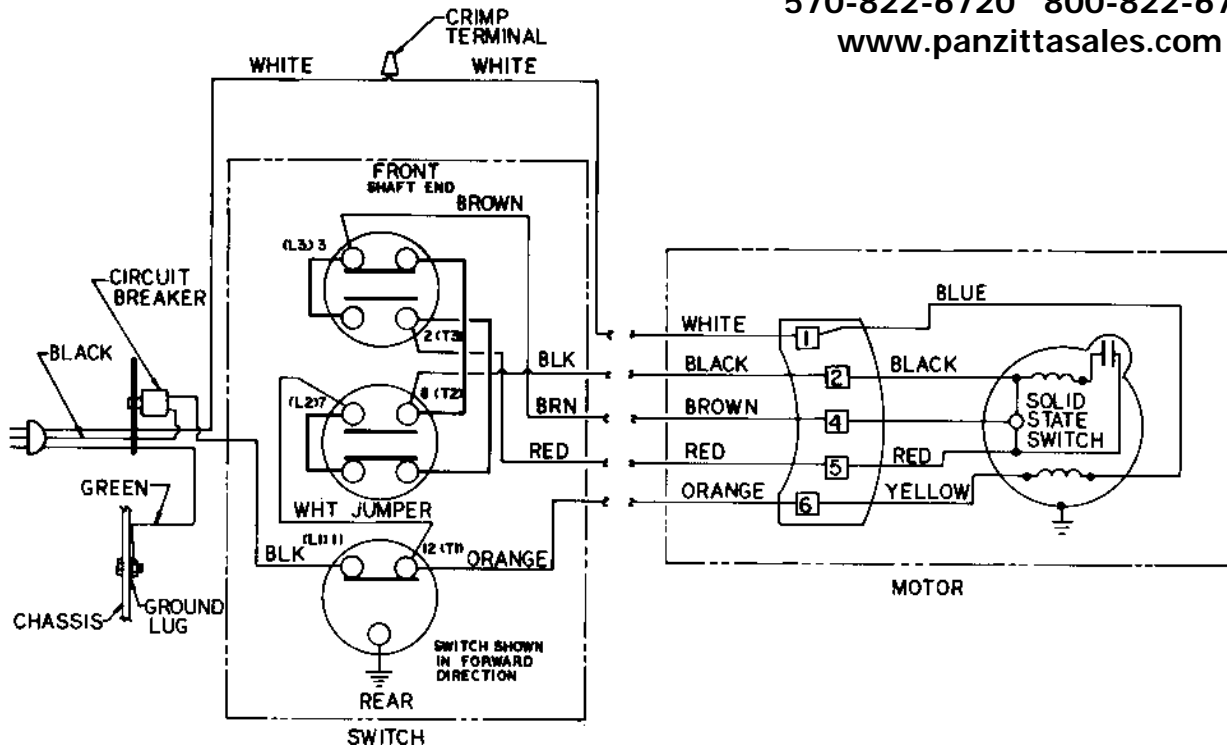

PANZITTA SALES & SERVICE
72 George Avenue
Wilkes-Barre, PA 18705
570-822-6720 800-822-6720
www.panzittasales.com