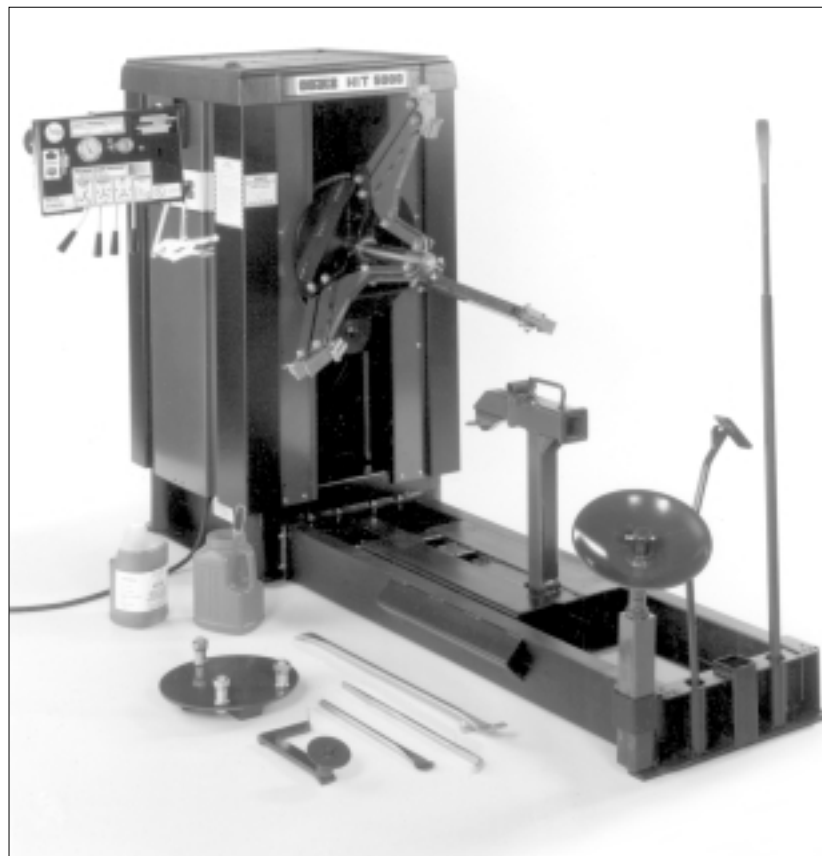

COATS

H.I.T. 5000

Truck Tire Changer

PANZITTA SALES & SERVICE
72 George Avenue
Wilkes-Barre, PA 18705
570-822-6720 800-822-6720
www.panzittasales.com

Parts Identification

READ these instructions before placing unit in service KEEP these and other materials delivered with the unit in a binder near the machine for ease of reference by supervisors and operators.