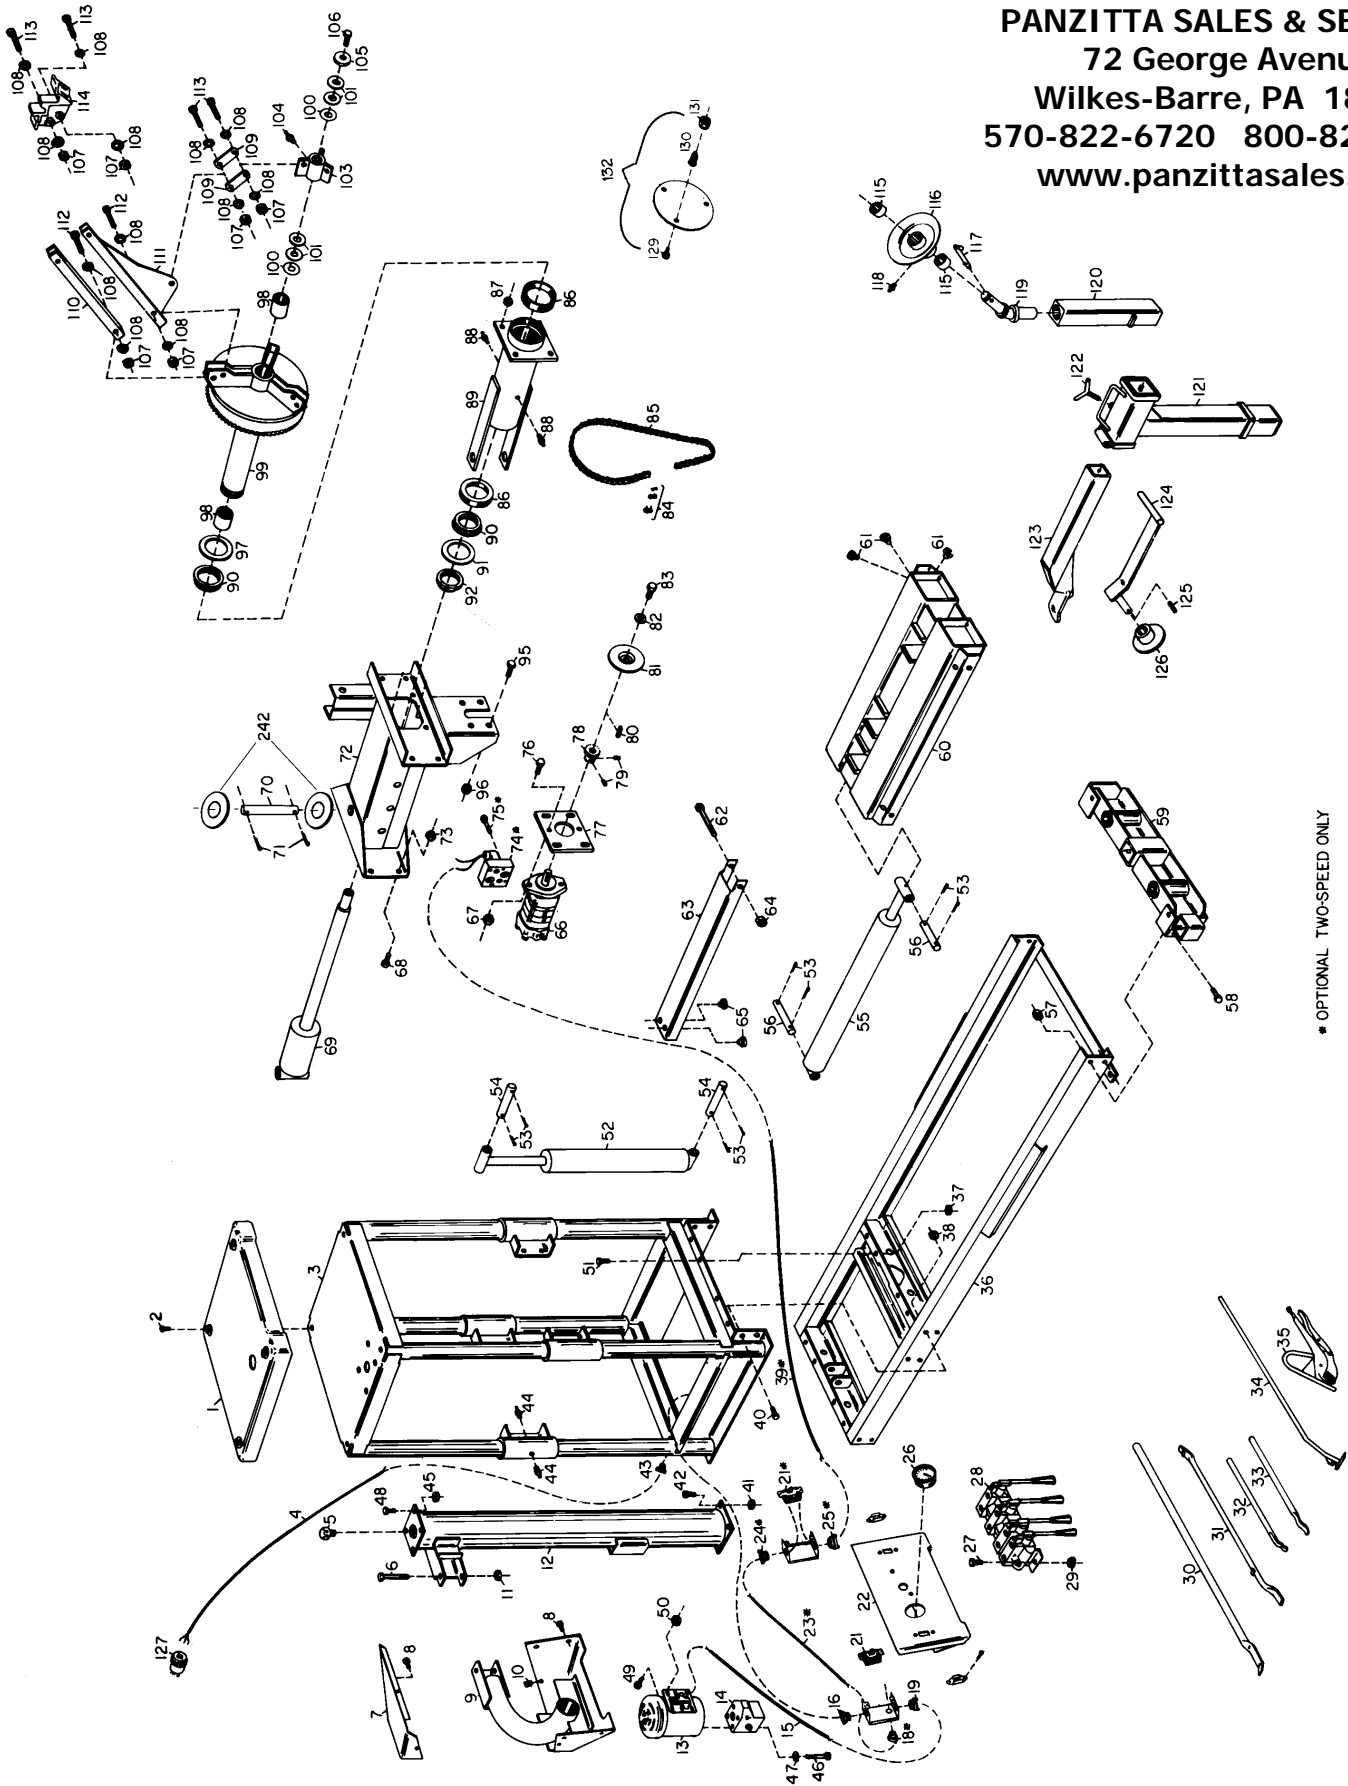

Parts Identification

PANZITTA SALES & SERVICE
72 George Avenue
Wilkes-Barre, PA 18705
570-822-6720 800-822-6720
www.panzittasales.com

* OPTIONAL TWO-SPEED ONLY

Parts Identification

PANZITTA SALES & SERVICE
72 George Avenue
Wilkes-Barre, PA 18705
570-822-6720 800-822-6720
www.panzittasales.com