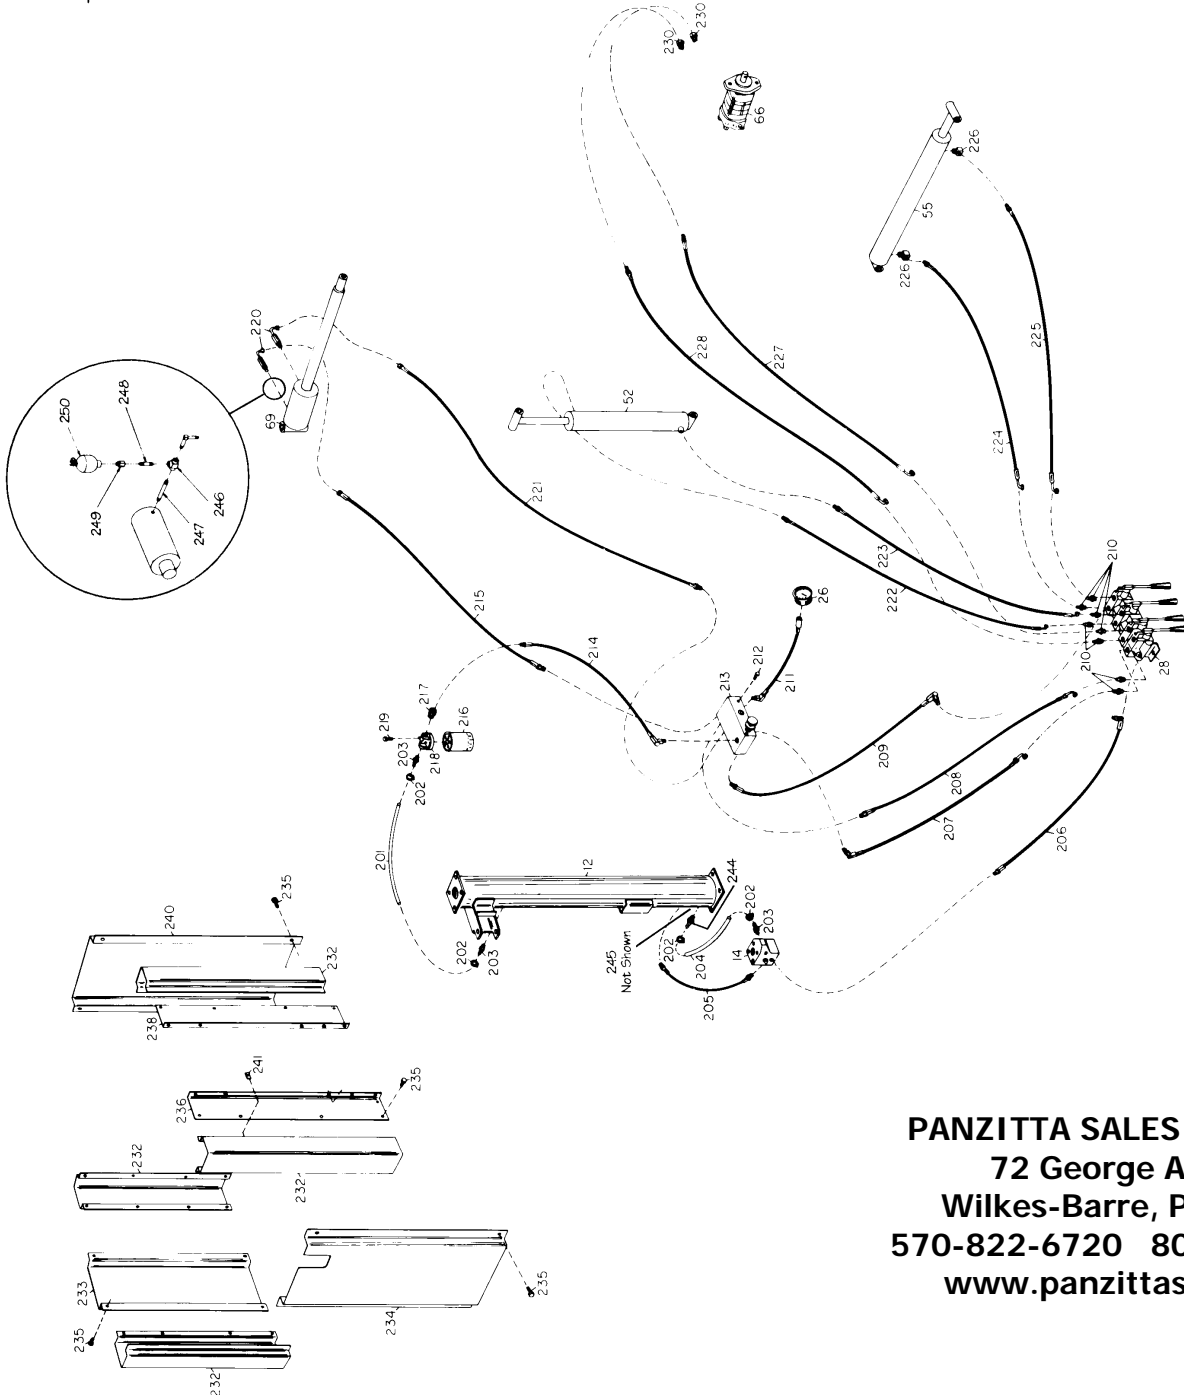

Ref	Part No.	Description
201	8109361	Hose Filter to Reservoir
202	8109362	Hose Clamp
203	8109363	Fitting
204	8109364	Hose Reservoir to Pump
205	8109365	Hose Pump Pressure Relief
206	8109366	Hose Pump to Valve
207	8109367	Clamping Hose Valve (Rear)
208	8109368	Clamping Hose Valve (Front)
209	8109369	Hose Valve to Chuck Valve
210	8109370	Adapter Fitting
211	8109371	Hose - Gauge
212	8190134	1/4-20 x 3/4 Hex Hd Cap Scr Gr.5
213	8109225	Check Valve Block
214	8109571	Hose Check Valve Block to Filter
215	8109569	Hose Clamp Cylinder Rear
216	8120222	Filter Element
217	8109387	Reducer
218	8109388	Filter Head
219	8106301	1/4" Hex Washer HD Self-Tap Screw
220	8109374	90° Tube Fitting
221	8109570	Hose Clamp Cylinder (Front)
222	8109376	Vertical Cylinder Hose Top
223	8109377	Vertical Cylinder Hose Bottom
224	8109378	Carriage Cylinder Hose (Rear)
225	8109379	Carriage Cylinder Hose (Front)
226	8109380	90° Fitting
227	8109382	Hose Hydraulic Motor
228	8109383	Hose Hydraulic Motor
229	8109384	Hose Hydraulic Motor to Filter
230	8109389	Reducer
231	8109351	Two-Speed Motor Block
232	8109105	Corner Panel Side
233	8109108	Panel Rear
234	8109106	Panel Side Operator Side
235	8106301	1/4" Hex Washer HD Self-Tap Screw
236	8109261	Front Panel Operator Side
239	8109262	Front Panel Opposite Operator Side
240	8109107	Panel Side Opposite Operator
241	8143813	Tinnerman
244	8110407	1/2" NPT x 1/2" Hose Fitting
245	8110406	3/4 - 1/2" Strainer
246	8109011	Hydraulic Tee 1/4" NPT
247	8109013	Hydraulic Nipple 1/4" NPT x 4" Lg
248	8109012	Hydraulic Nipple 1/4" NPT x 2" Lg
249	8109010	Adapter 1/4 NPT/#6 SAE Ftg
250	8109009	Accumulator

When ordering parts always give the following information:
(1) Part Number (2) Description (3) Serial Number of Your Machine

PANZITTA SALES & SERVICE
72 George Avenue
Wilkes-Barre, PA 18705
570-822-6720 800-822-6720
www.panzittasales.com