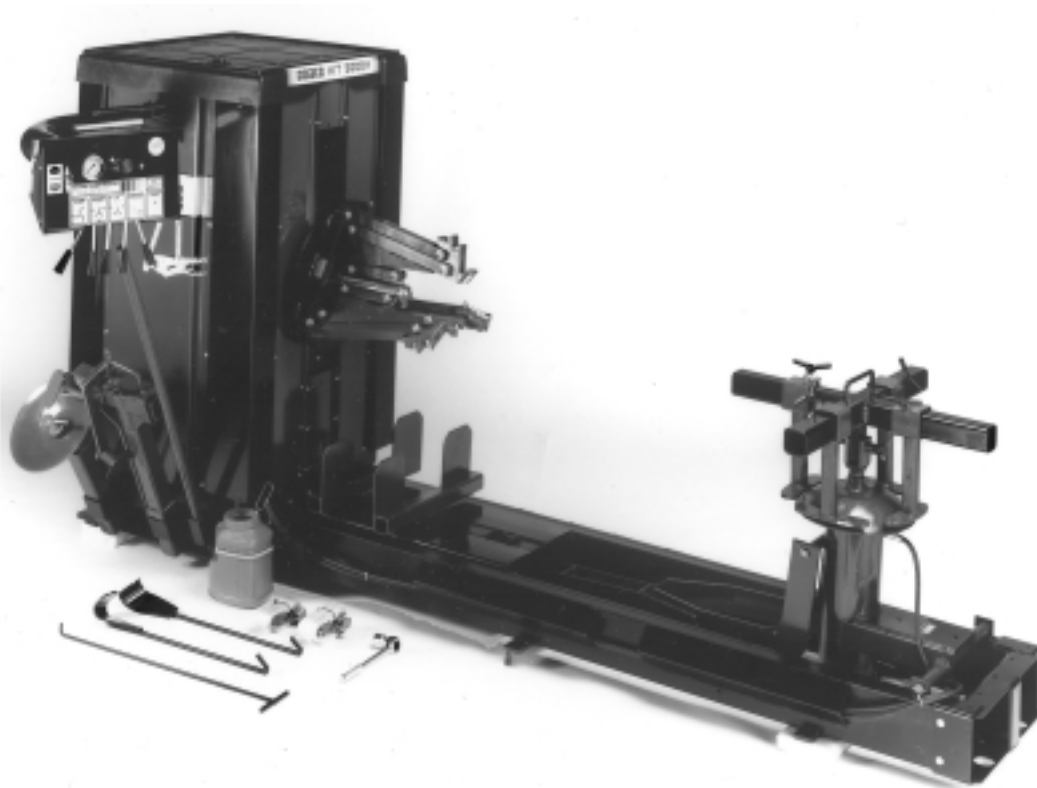

COATS®

PANZITTA SALES & SERVICE
72 George Avenue
Wilkes-Barre, PA 18705
570-822-6720 800-822-6720
www.panzittasales.com

H.I.T. 5000H Truck Tire Changer

Parts Identification

READ these instructions before placing unit in service KEEP these and other materials delivered with the unit in a binder near the machine for ease of reference by supervisors and operators.

ITEMS NOT SHOWN:

Ref	Part No.	Description
150	8110852	Offset Roller
151	8110841	Carriage Lock Pin
152	8110652	Earth Mover Bead Loosener Shaft

* Indicates Accessory Item

H.I.T. 5000H

PANZITTA SALES & SERVICE
72 George Avenue
Wilkes-Barre, PA 18705
570-822-6720 800-822-6720
www.panzittasales.com