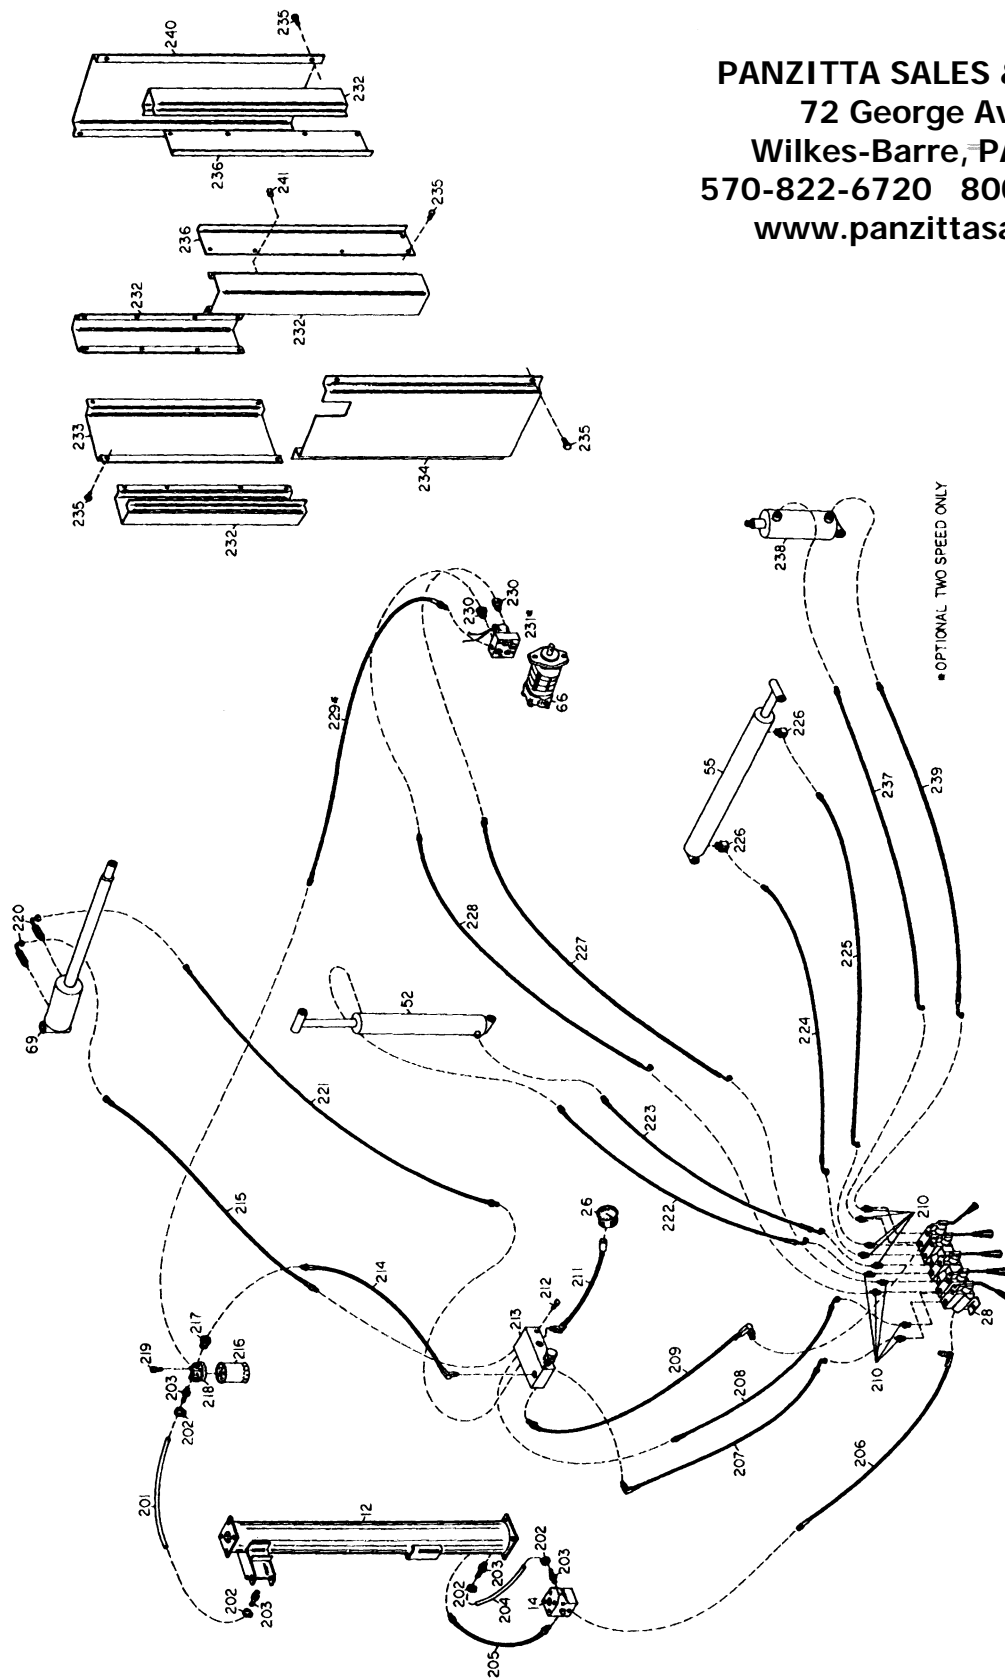

H.I.T. 5000H

PANZITTA SALES & SERVICE
72 George Avenue
Wilkes-Barre, PA 18705
570-822-6720 800-822-6720
www.panzittasales.com

H.I.T. 5000H

PANZITTA SALES & SERVICE
72 George Avenue
Wilkes-Barre, PA 18705
570-822-6720 800-822-6720
www.panzittasales.com

* Indicates Accessory Item

Ref	Part No.	Description
201	8109361	Hose Filter to Reservoir
202	8109362	Hose Clamp
203	8109363	Fitting
204	8109364	Hose Reservoir to Pump
205	8109365	Hose Pump Pressure Relief
206	8109366	Hose Pump to Valve
207	8109367	Clamping Hose Valve (Rear)
208	8109368	Clamping Hose Valve (Front)
209	8109369	Hose Valve to Chuck Valve
210	8109370	Adapter Fitting
211	8109371	Hose - Gauge
212	8190134	1/4-20 x 3/4 Hex Hd Cap Scr Gr.5
213	8109225	Check Valve Block
214	8109571	Hose Check Valve Block to Filter
215	8109569	Hose Clamp Cylinder Rear
216	8120222	Filter Element
217	8109387	Reducer
218	8109338	Filter Head
219	8106301	1/4" Hex Washer HD Self-Tap Screw
220	8109374	90° Tube Fitting
221	8109570	Hose Clamp Cylinder (Front)
222	8109376	Vertical Cylinder Hose Top
223	8109377	Vertical Cylinder Hose Bottom
224	8109378	Carriage Cylinder Hose (Rear)
225	8109379	Carriage Cylinder Hose (Front)
226	8109380	90° Fitting
227	8109382	Hose Hydraulic Motor
228	8109383	Hose Hydraulic Motor
229	8109384	Hose Hydraulic Motor to Filter
230	8109389	Reducer
231	8109351	Two-Speed Motor Block
232	8109105	Corner Panel Side
233	8109108	Panel Rear
234	8109106	Panel Side Operator Side
235	8106301	1/4" Hex Washer HD Self-Tap Screw
236	8109261	Front Panel Operator Side
237	8109336	Hose #16
238	8109311	Table Cylinder
239	8109335	Hose #15
240	8109107	Panel Side Opposite Operator
241	8143813	Tinnerman
244	8110407	1/2" NPT x 1/2" Hose Fitting
245	8110406	3/4 - 1/2" Strainer
246	8109011	Hydraulic Tee 1/4" NPT
247	8109013	Hydraulic Nipple 1/4" NPT x 4" Lg
248	8109012	Hydraulic Nipple 1/4" NPT x 2" Lg
249	8109010	Adapter 1/4 NPT/#6 SAE Ftg
250	8109009	Accumulator