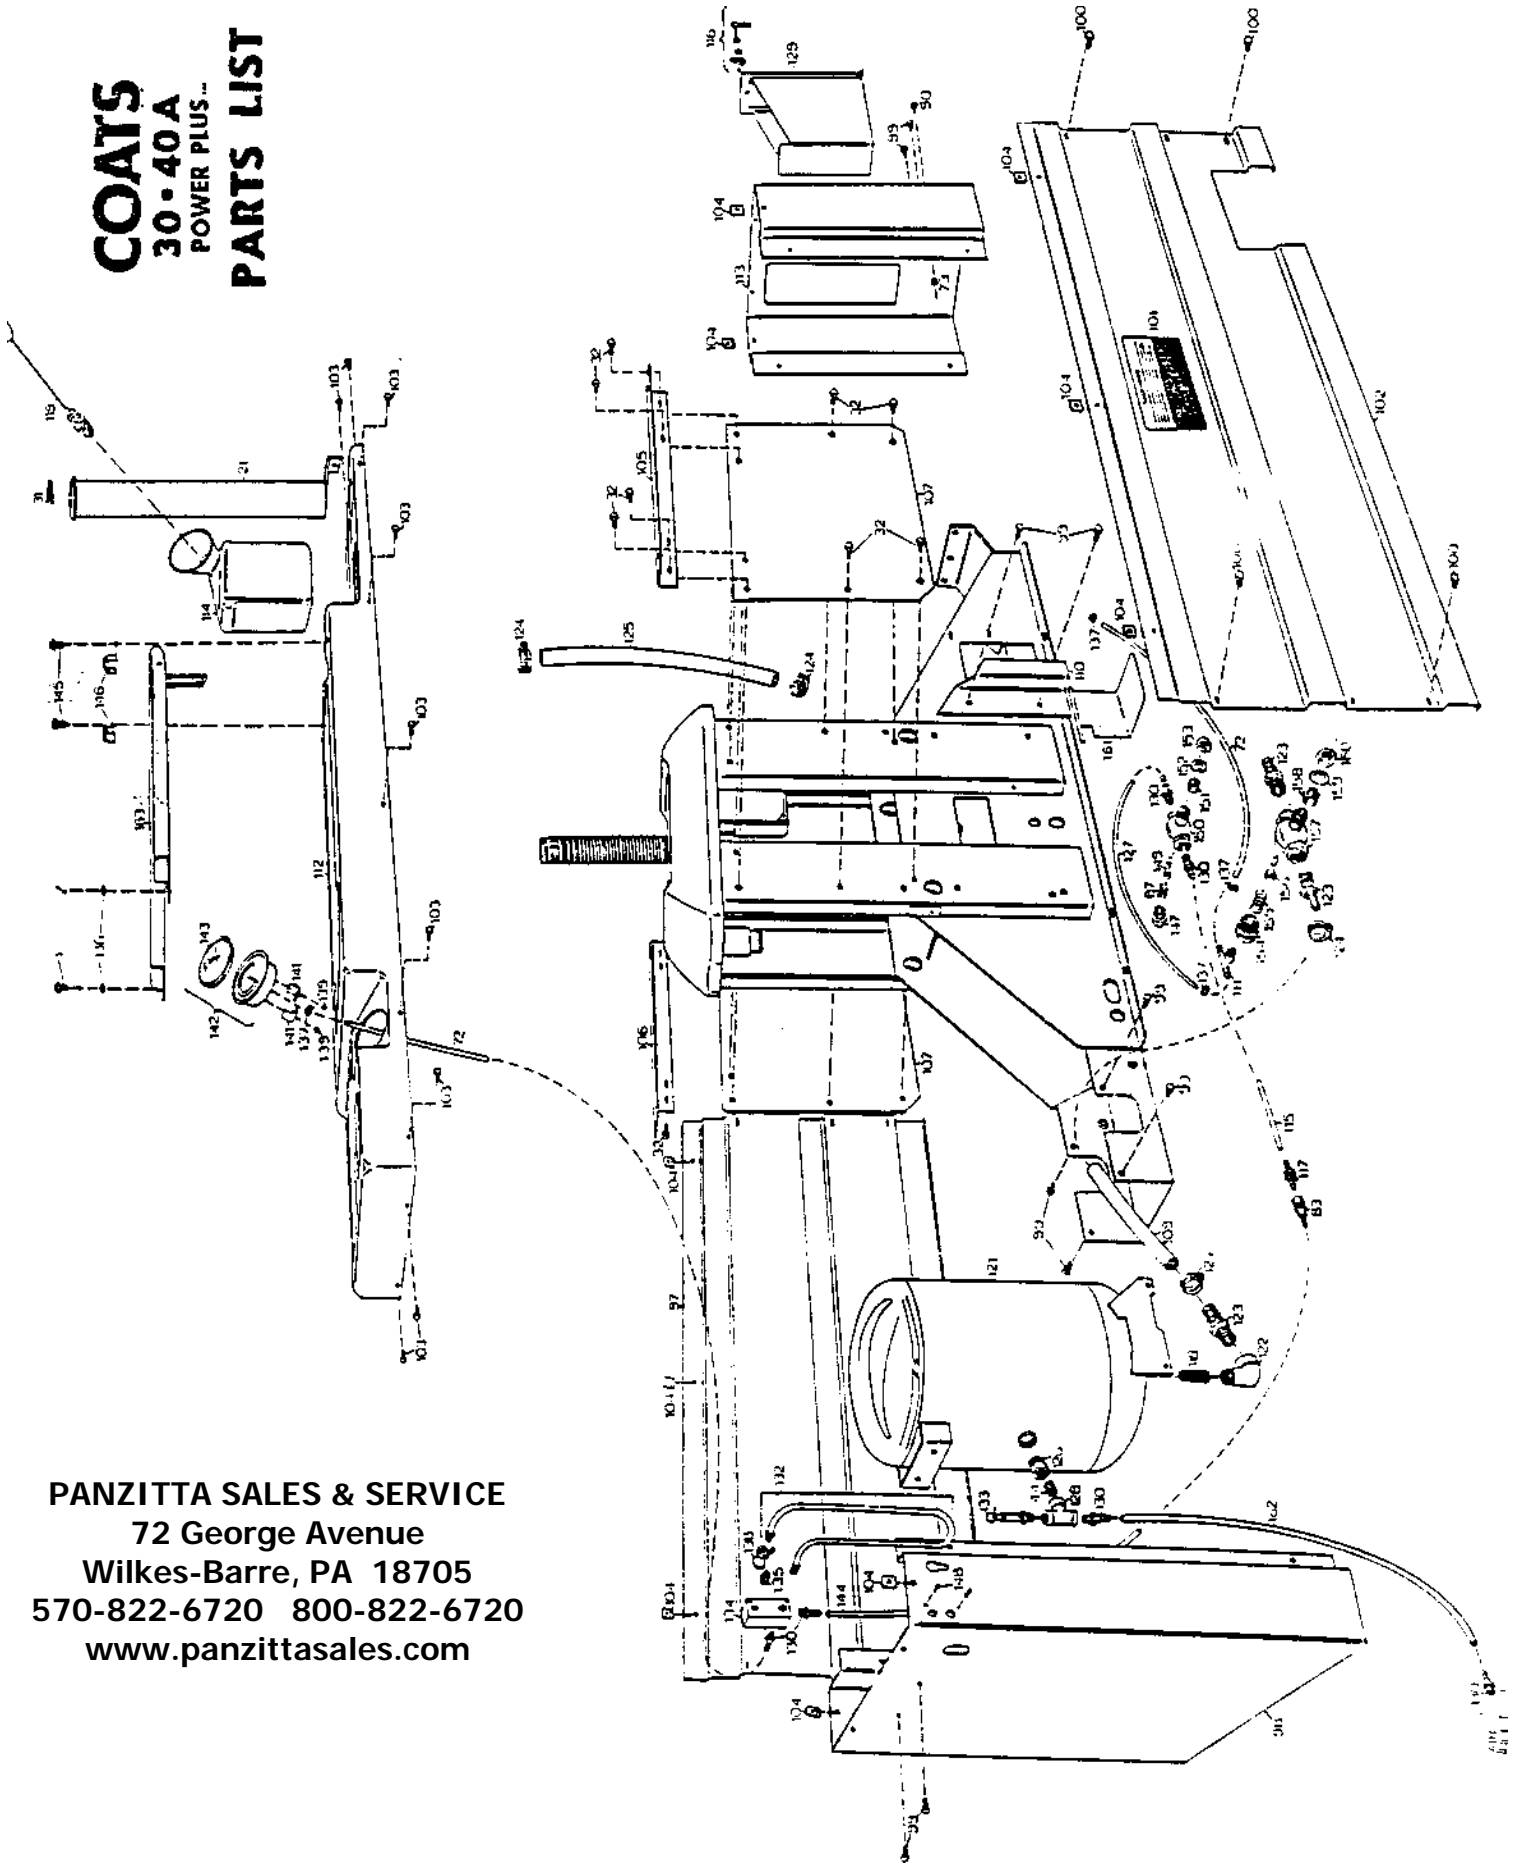

COATS 30-40A POWER PLUS™ PARTS LIST

PANZITTA SALES & SERVICE
72 George Avenue
Wilkes-Barre, PA 18705
570-822-6720 800-822-6720
www.panzittasales.com