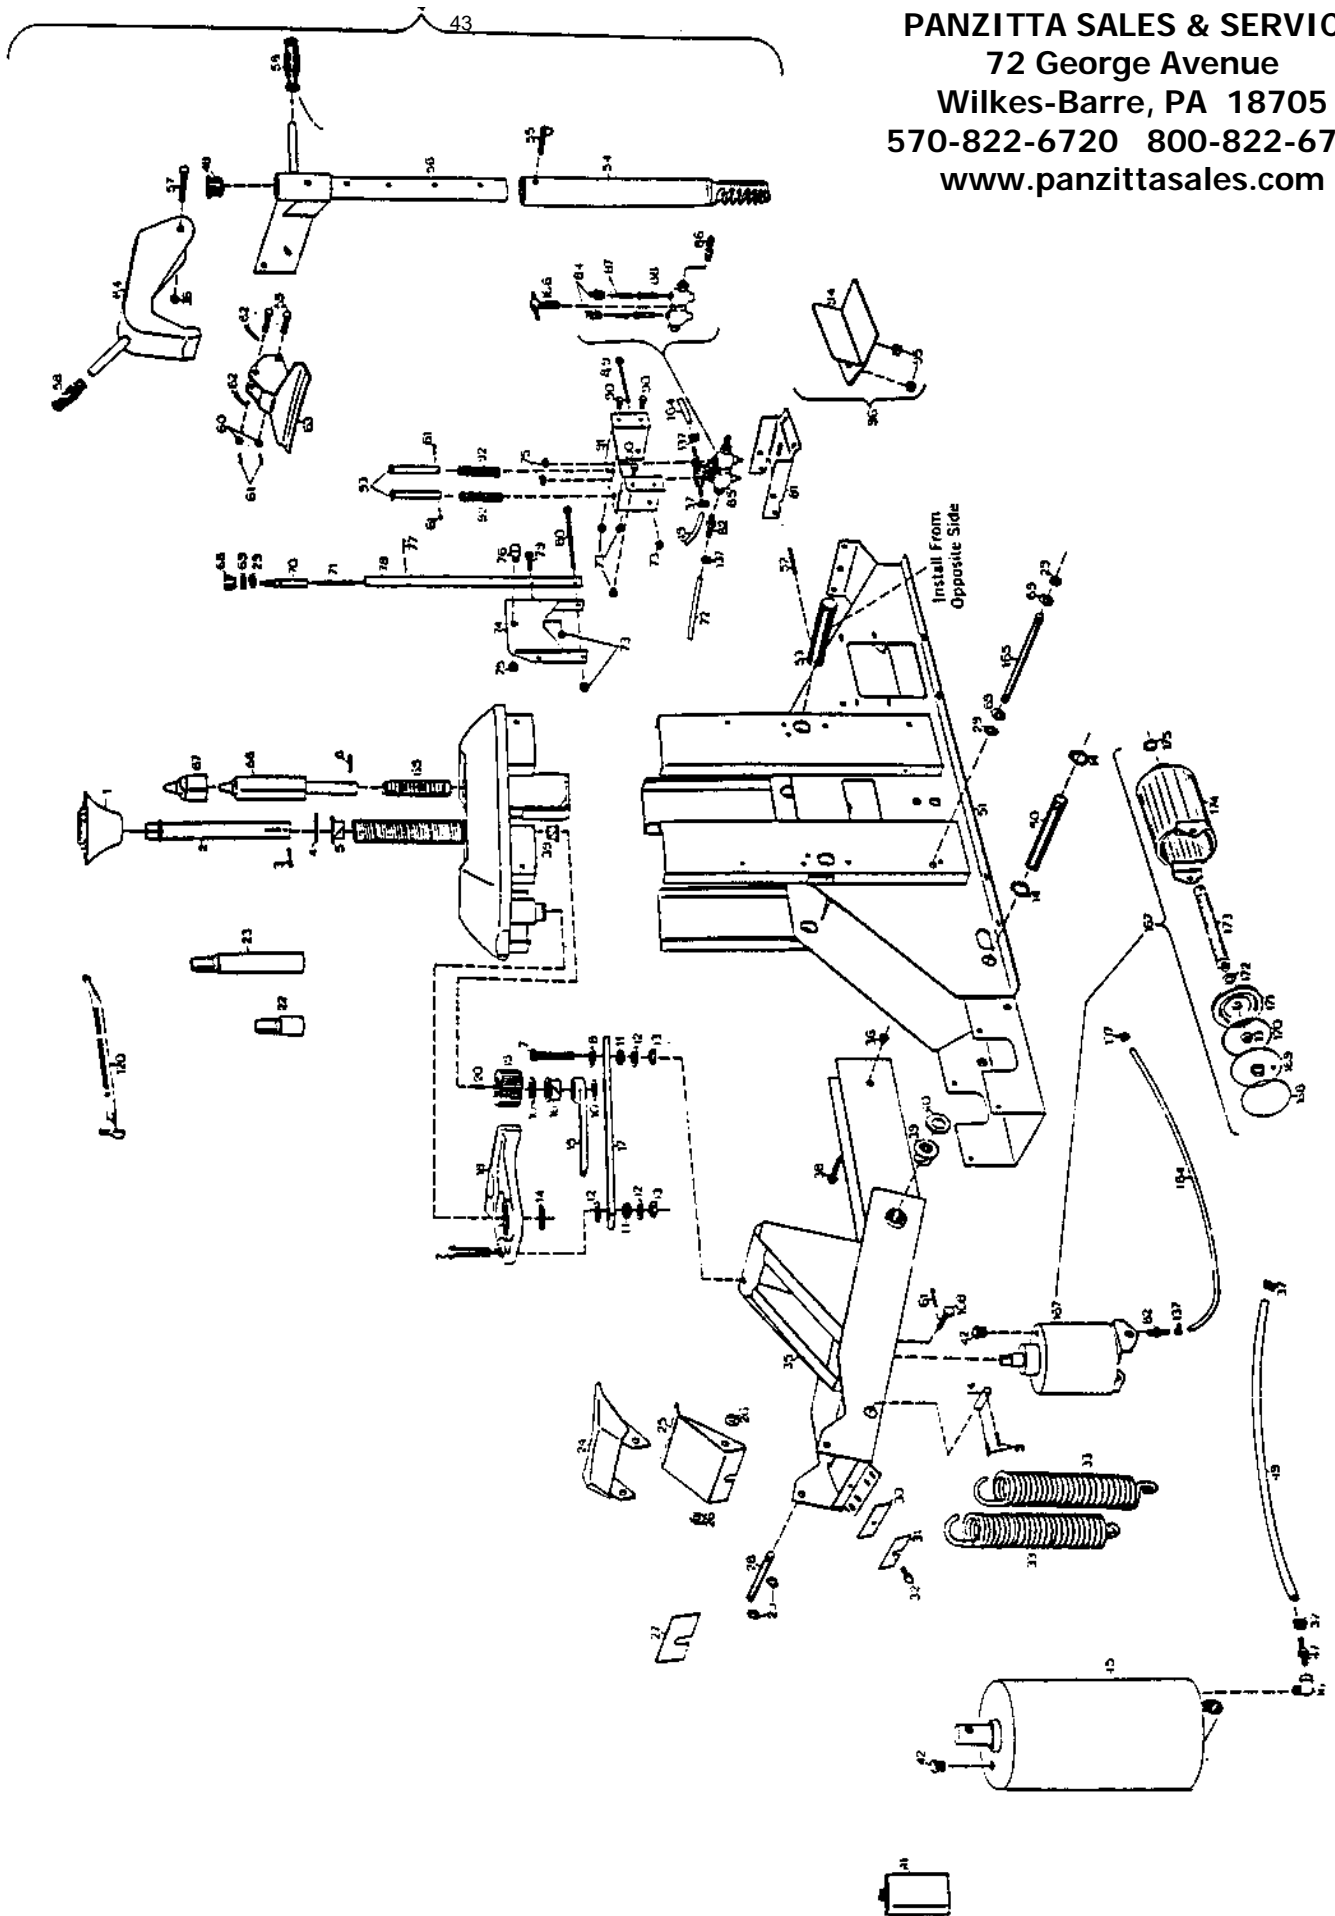

PANZITTA SALES & SERVICE
72 George Avenue
Wilkes-Barre, PA 18705
570-822-6720 800-822-6720
www.panzittasales.com