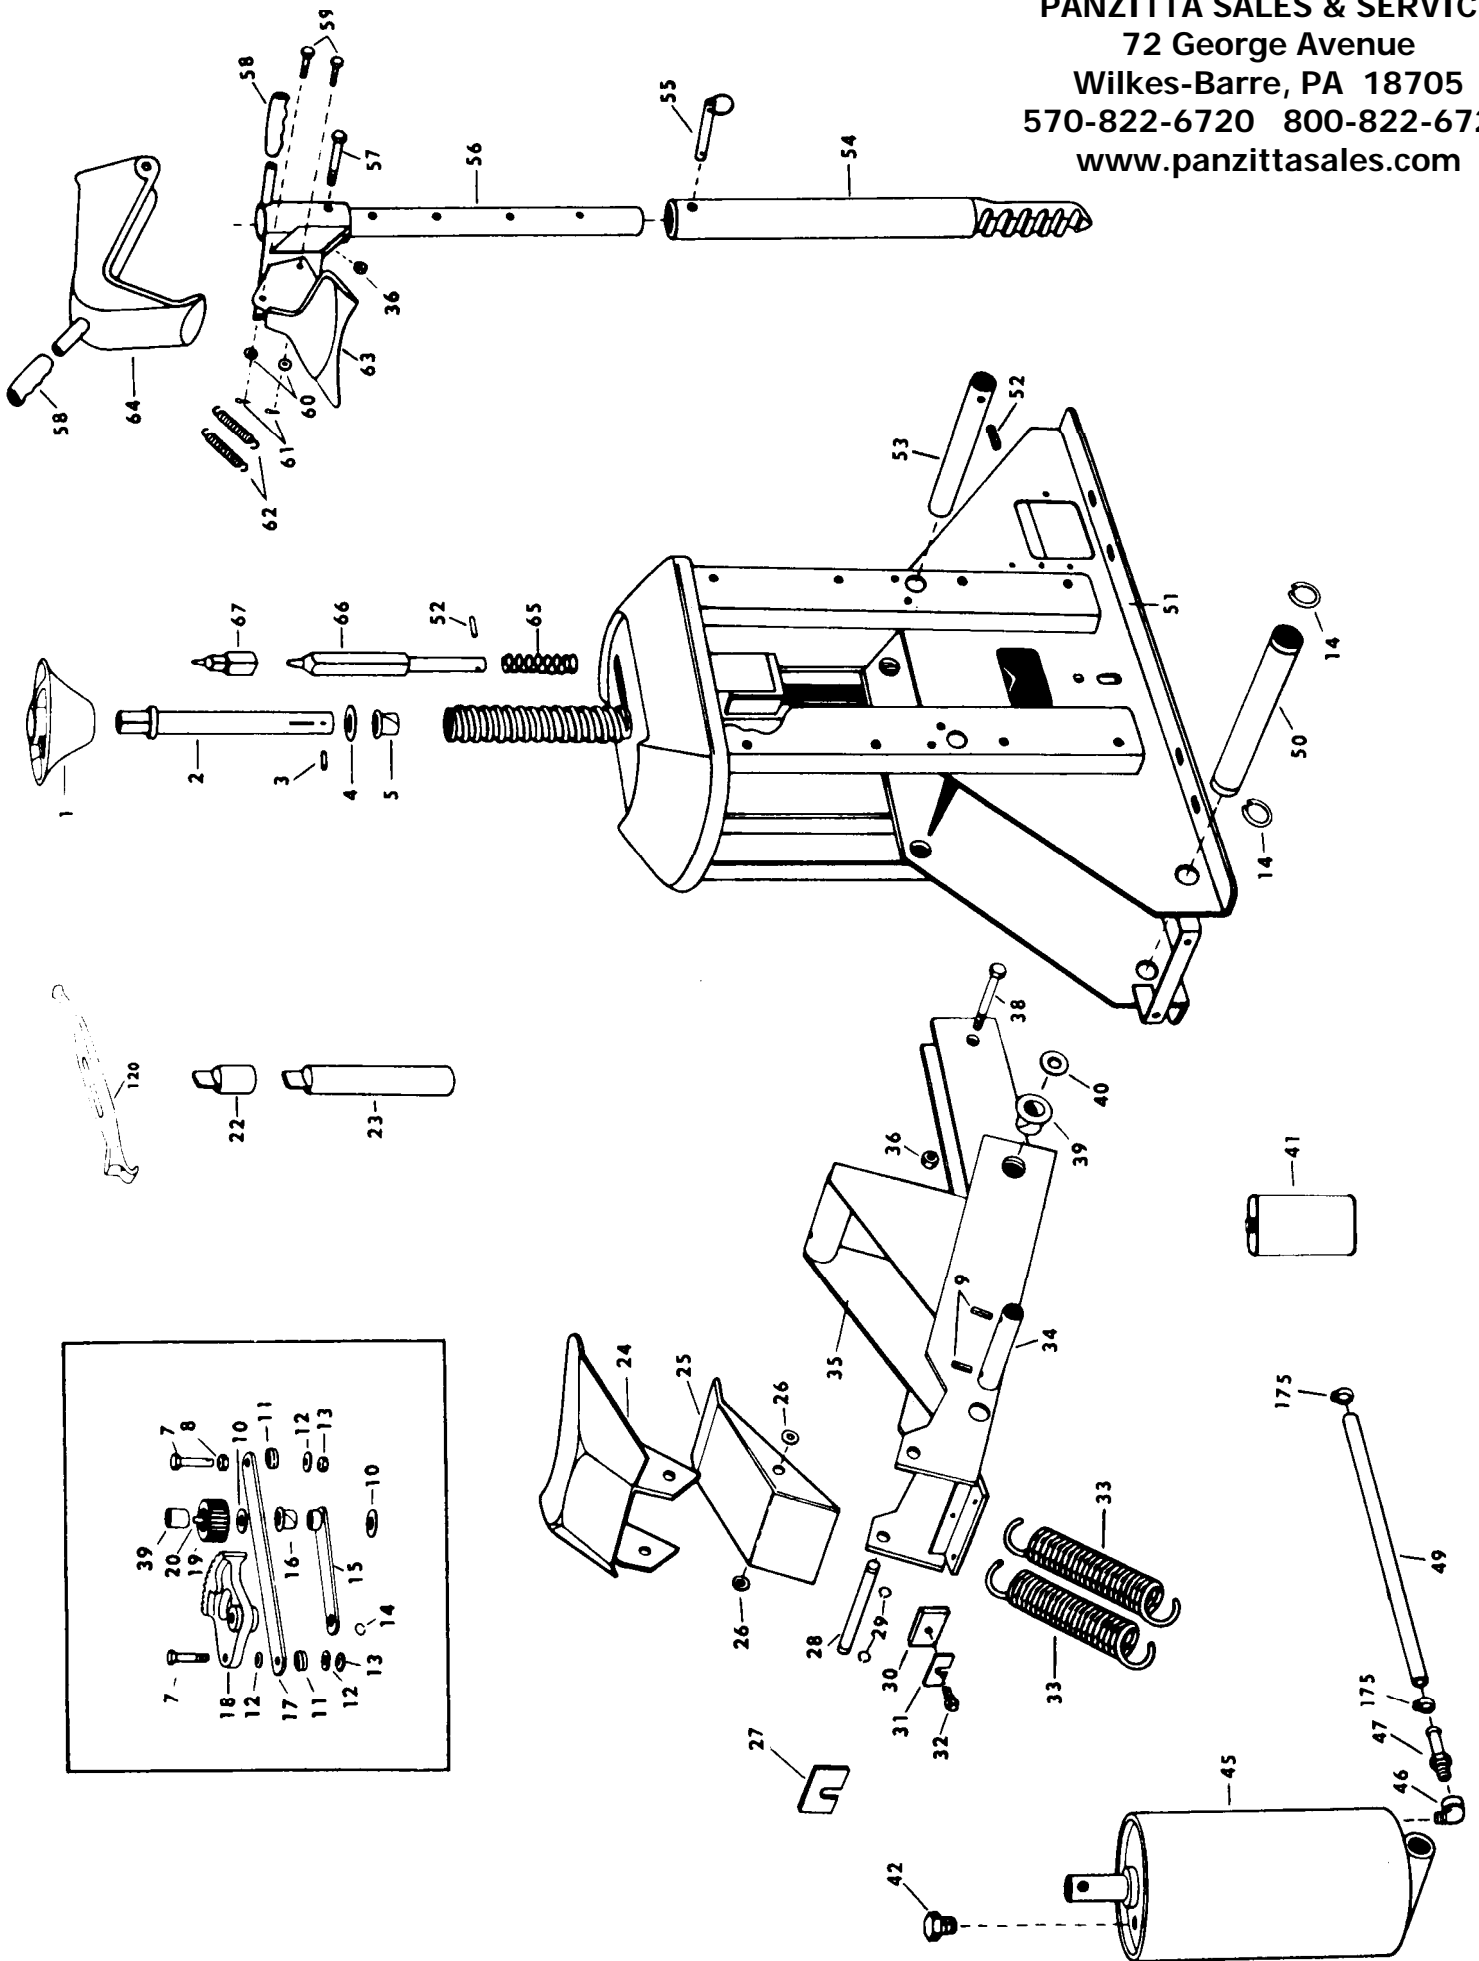

1601 J. P. Hennessy Drive
 La Vergne, TN. 37086
 PHONE: 615-793-7533
 TWX: 810-380-4372

ORDER PARTS FROM YOUR DISTRIBUTOR OR JOBBER

Ref. No.	Part No.	Description	Ref. No.	Part No.	Description	Ref. No.	Part No.	Description
1	000433	Hold Down Cone	73	102937	3/4" Lock Nut N.F. (Ea.)	140	103733	Hose (9")
2	104250	Center Shaft Assembly	74	104120	Support Bracket	141	104137	Air Gauge Mtg. Bracket (Ea.)
3	000304	1/4 x 1 1/4 Nylon Bearing	75	103260	1/2" Lock Nut N.F. (Ea.)	142	103736	Air Gauge
4	104253	Machine Bushing	76	104354	Stud Kit	143	105366	Lens Assy.
5	000510	1 1/4 x 1 1/4 Nylon Bearing	77	103006	5/32 x 1 1/2 Cotter Pin	144	104755	Tinnerman Nut
7	101296	1/4" Drive Gear Bolt (Ea.)	78	104115	Detent Arm	145	104945	1/4" x 3/4" Self Tapping Bolt (Ea.)
8	100958	Self Aligning Washer	79	103814	3/4 x 1 1/2 Cap Screw N.F.	146	104564	Ring Fastener (Ea.)
10	101156	1 1/4" Self Aligning Bushing (Ea.)	80	104198	3/4 x 6" Cap Screw N.F.	147	105671	End Cap (1/4" Valve)
11	100960	Self Aligning Bushing (Ea.)	81	104108	Foot Valve Plate	148	106278	Male Branch Tee
12	101253	3/4" Machine Bushing (Ea.)	84	104355	Valve Cap (Ea.)	149	104649	Poppet (1/4 Valve)
13	100957	3/4" Lock Nut (Ea.)	85	104266	Valve Complete	150	104600	1/4" Valve Comp.
14	100964	1 1/4 Snap Ring (Ea.)	86	104209	Muffler	151	104673	Bushing 1/4" Valve
15	101298	Gear Tie Bar	87	102468	Poppet Spring (Ea.)	152	104613	3/8" External Lock Washer
16	101352	Tie Bar Nylon Bearing	88	102469	Poppet (Ea.)	153	104611	3/8" Jam Nut N.F.
17	101089	Drive Gear Bar Assembly	89	104147	3/4" x 5" Cap Screw N.F.	154	106350	End Cap (3/4" Valve)
18	104247	Drive Gear Complete	90	103815	3/4" x 1" Cap Screw N.F.	155	106350	Spring (3/4" Valve)
19	100951	Pinion	91	104110	Valve Bracket	156	104652	Poppet (3/4" Valve)
20	101091	Shaft Key	92	104149	Valve Spring (Ea.)	157	104629	3/4" Valve Complete
22	104246	Center Post Adapter	93	104154	3/4" x 4 1/2" Clevis Pin (Ea.)	158	104674	Bushing 3/4" Valve
23	104245	Center Post Extension	94	104173	Shoulder Bolt (Ea.)	159	104612	3/4" External Lock Washer
24	101042	Large Lower Shoe	95	000628	5/16" Lock Nut N.F. (Ea.)	160	104610	3/4" Jam Nut N.F.
25	101251	Small Lower Shoe	96	104676	Top Cover	161	105520	Foot Panel
26	100994	Shoe Spacer (Ea.)	97	105670	Side Panel R.H.	166	103648	Hose 36"
27	102927	1/4" Shim	98	104944	Front Panel	167	104596	10-32 Self Tapping Screw
28	101003	Lower Shoe Shaft	99	104949	Parts Tray	168	104844	1/4" Straight Fitting
29	101001	3/4" Snap Ring (Ea.)	100	106035	Foot Pedal	169	106283	Hose (24 1/4")
30	105133	Shoe Adjusting Bar	101	106190	Foot Pedal Kit	170	106237	Air Tube
31	101506	Shoe Adjusting Shim Kit	102	105669	Side Panel L.H.	174	103264	3/4" x 1 1/4" Machine Bushing
32	105131	3/4 x 1 1/4 Self Tapping Screw	103	101110	3/4" Self Tapping Screw (Ea.)	175	101427	Hose Clamp
33	104012	Return Spring (Ea.)	104	104298	Plastic Plug (Ea.)	176	108016	Warning Decal
34	101002	Upper Cylinder Shaft	105	102459	3/4" Self Tapping Bolt (Ea.)	177	105824	Cap Plug
35	104235	Power Arm	106	000528	3/4" x 1 Tinnerman Nut (Ea.)	178	106188	Strainer Screen
36	101039	1/2" Lock Nut N.C. (Ea.)	107	000529	Tinnerman Nut (Ea.)	179	107142	Clip Spring Kit
38	101040	1/2 x 3/4 Cap Screw (N.C.)	108	104101	Short Leg	180	108059	Inflation Warning Decal
39	101351	Nylon Bearing (Ea.)	109	103151	Spacer (Ea.)			
40	101651	Machine Bushing (Ea.)	110	104682	Console			
41	101411	1 Qt Special Hydraulic Oil (Ea.)	112	102048	Hose (15")			
42	105678	Plastic Breather Plug	113	104102	Rear Panel			
44	000580	Close Nipple	114	106259	Lube Bottle			
45	107242	7" Cylinder	115	000598	7/16" x 3/4" Cap Screw N.C.			
46	000372	1/4" x 90' Street Elbow	116	000490	Lube Bracket			
47	101898	3/4" Hose Fitting (Ea.)	117	000755	7/16" Square Nut			
49	102785	Hose (28")	118	000534	7/16" Lock Washer			
50	101000	Lower Cylinder Shaft	119	000491	Lube Applicator			
51	104156	Chassis	120	000768	Combination Tool			
52	105810	1/4" x 2" Cotter Pin	121	104900	Surge Tank			
53	100970	Power Arm Axle	122	000572	3/4" x 90' Street Ell.			
54	104026	Extension Tube	123	104573	3/4" Straight Fitting (Ea.)			
55	104267	Clevis Pin	124	101346	Hose Clamp (Ea.)			
56	104024	Adjustable Upper Bead Loosener Arm	125	104679	Hose (29 1/2")			
57	102376	1/2 x 3/4" Cap Screw N.C.	126	101312	Reducing Bushing (3/4"-1/4")			
58	100979	Top Bead Breaker Handle Grip (Ea.)	127	106284	Hose (13 1/4")			
59	102276	Clevis Pin	128	000643	1/4" Tee (Ea.)			
60	010027	1/2" Washer (Ea.)	129	000378	Hose Fitting			
61	102278	1/4 x 1 Cotter Pin (Ea.)	130	102390	1/4" Hose Fitting (Ea.)			
62	101106	Top Bead Shoe Breaker Spring	131	104583	Hose (48")			
63	100988	Top Bead Loosener Shoe Comp.	132	103861	1/4" Hose Fitting (Ea.)			
64	101163	Top Bead Breaker Nose	133	104968	Safety Valve			
65	103671	Positioning Pin Spring	134	104681	4-Way Fitting			
66	103670	Positioning Pin	135	103737	Release Valve			
67	104319	Positioning Pin Extension	136	000745	1/4" Flat Washer (Ea.)			
68	104155	Knob	137	101428	Hose Clamp			
70	104262	Push Handle	138	103753	Air Chuck			
71	104284	Detent Spring	139	104138	Air Gauge Mtg. Nut (Ea.)			