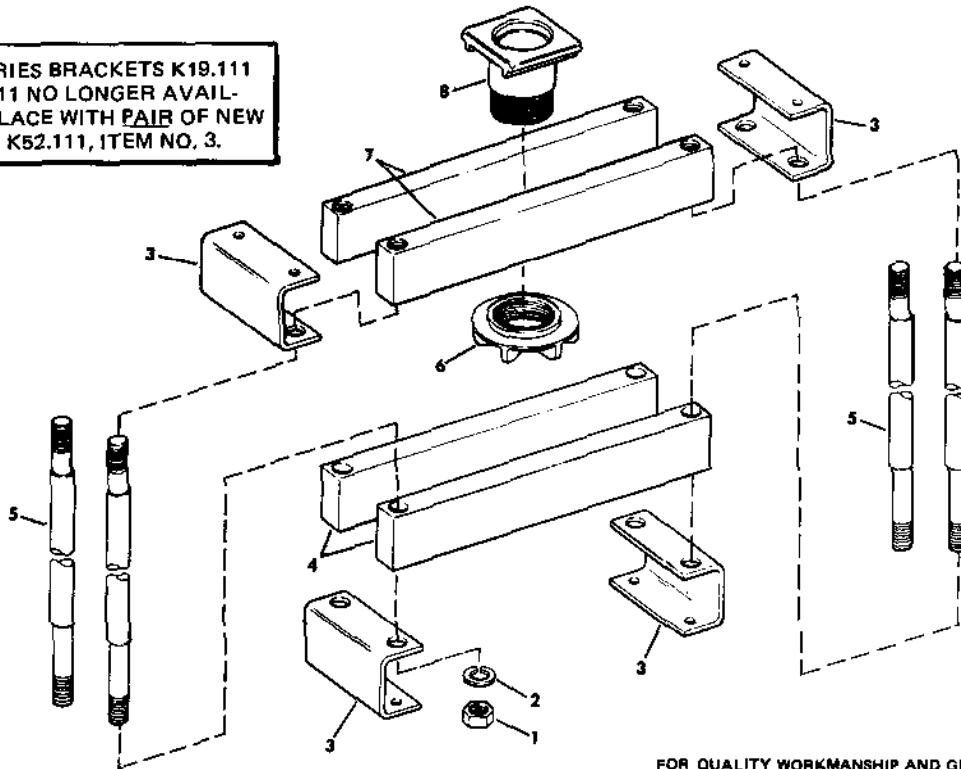

BLACKHAWK

GENERAL SERVICE EQUIPMENT

Repair Parts Information

Portable Press

MODEL Z-258

Serial Code B

CAPACITY: 10 TONS

EARLY SERIES BRACKETS K19.111 AND K20.111 NO LONGER AVAILABLE. REPLACE WITH PAIR OF NEW BRACKETS K52.111, ITEM NO. 3.