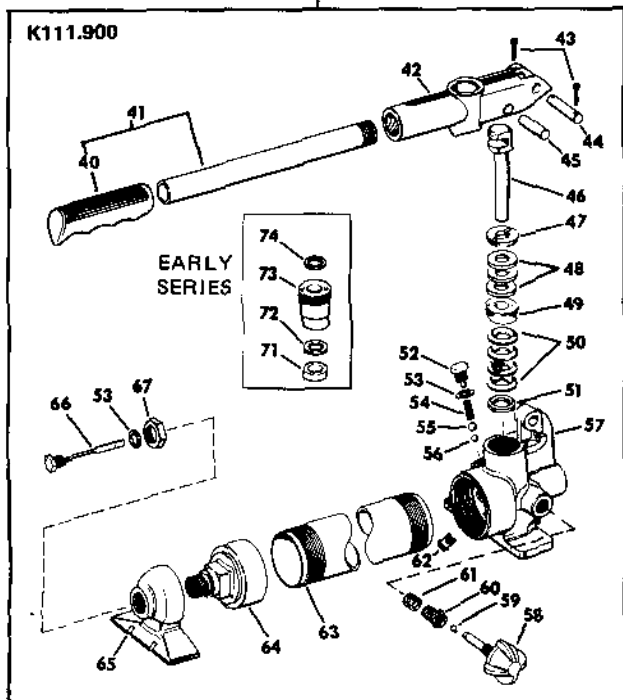

BLACKHAWK

GENERAL SERVICE EQUIPMENT

Repair Parts Information

Portable Press

MODEL Z-258

Serial Code B

CAPACITY: 10 TONS

EARLY SERIES BRACKETS K19.111 AND K20.111 NO LONGER AVAILABLE. REPLACE WITH PAIR OF NEW BRACKETS K52.111, ITEM NO. 3.

FOR QUALITY WORKMANSHIP AND GENUINE BLACKHAWK PARTS, SELECT A BLACKHAWK AUTHORIZED SERVICE DEPOT FOR YOUR REPAIR NEEDS.

USE ONLY LX-21 JACK OIL AND GENUINE FACTORY PARTS. USE OF OTHER HYDRAULIC FLUIDS OR NON-GENUINE PARTS VOIDS WARRANTY. NEVER USE BRAKE FLUID.