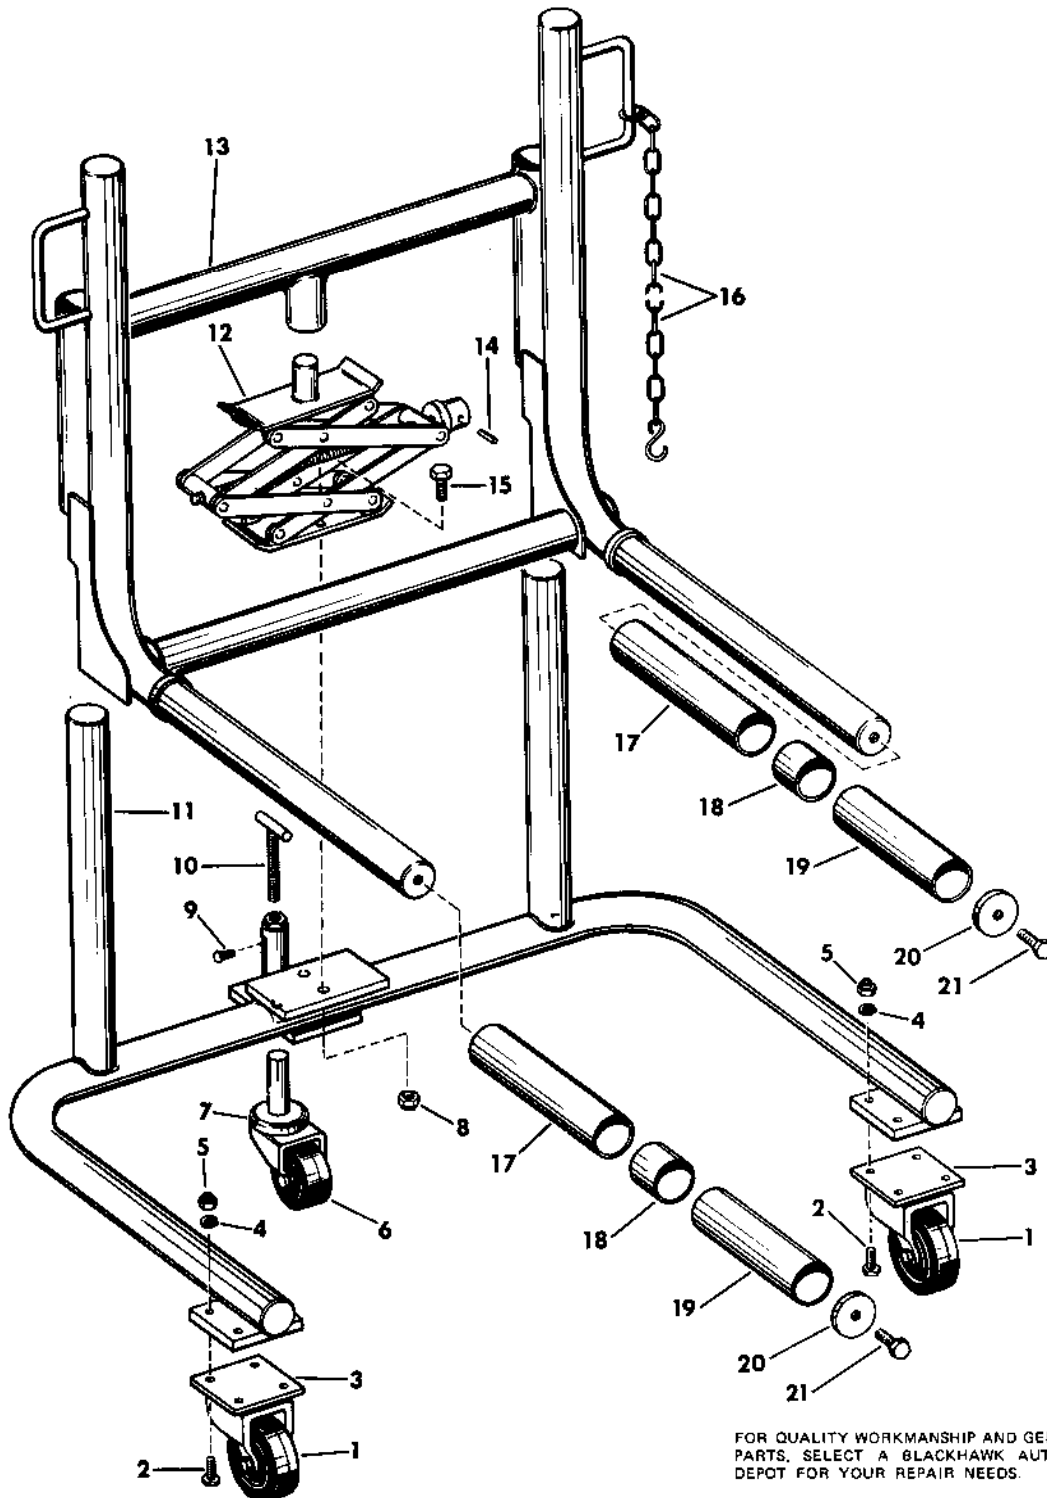

BLACKHAWK

**LIFTING
EQUIPMENT**

Repair Parts Information

Wheel Dolly
MODEL WD-10
Serial Code B

CAPACITY: 1500 LBS.

FOR QUALITY WORKMANSHIP AND GENUINE BLACKHAWK PARTS, SELECT A BLACKHAWK AUTHORIZED SERVICE DEPOT FOR YOUR REPAIR NEEDS.

USE ONLY LX-21 JACK OIL AND GENUINE FACTORY PARTS. USE OF OTHER HYDRAULIC FLUIDS OR NON-GENUINE PARTS VOIDS WARRANTY. NEVER USE BRAKE FLUID.

REPAIR PARTS LIST FOR MODEL WD-10

Item No.	Part No.	No. Req.	Description
1	E194.106	2	Wheel Only
2	D677.028	8	Bolt
3	E187.154	2	Caster w/Wheel
4	S4.139	8	Washer
5	D891.055	8	Nut
6	E193.106	1	Wheel Only
7	WD30.10	1	Caster w/Wheel
8	SJ100.079	2	Nut
9	W1.488	1	Bolt
10	W14.900	1	Screw
11	Carriage Not Available as Repair Part		
12	J109.900	1	Jack
13	Fork Not Available as Repair Part		
14	AJ100.308	1	Pin
15	B874.028	2	Bolt
16	W12.900	1	Chain
17	W21.492	2	Sleeve, 11"
18	W19.492	2	Sleeve, 2¼"
19	W20.492	2	Sleeve, 9"
20	W11.108	2	Washer
21	W42.488	2	Bolt
†22	K328.026	1	Decal (Repair)