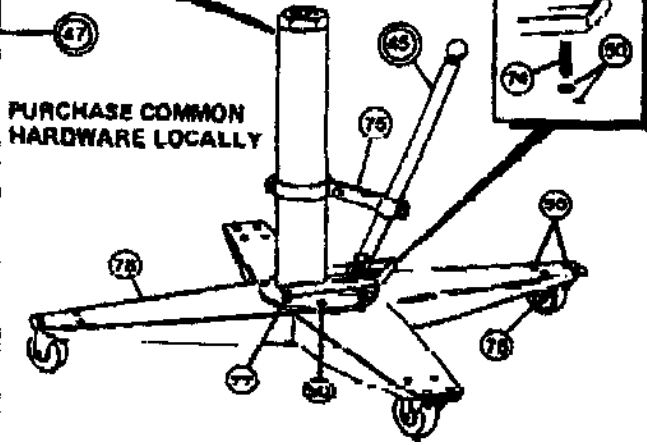

**HYDRAULIC UNDER-HOIST**  
**TRANSMISSION JACK 1000 LB. CAPACITY**

BLACKHAWK T-3.max

**ADDING OIL**  
 Remove dust cap and add oil to indicated level.

**PANZITTA SALES & SERVICE**  
 72 George Avenue  
 Wilkes-Barre, PA 18705  
 570-822-6720 800-822-6720  
 www.panzittasales.com

Code No.	Part No.	Description	No. Req.
* 1	D196041	"O" Ring	1
2	HJ100053	Top Cap	1
3	30400026	Spring Pin	1
4	K482040	Plunger	1
5	E700044	Stop Ring	1
6	E1100022	Plunger Ring	1
* 7	K33061	Plunger Cup	1
8	J883030	Cylinder	1
9	J884023	Reservoir	1
* 10	D149006	Filter Plug	1
* 11	D143041	Base "O" Ring	1
12	D167006	Release Plug	1
* 13	U31X3	Release Kit	1
* 14	D144167	Florket	1
* 15	R142128	Florket Spring	1
* 16	W72011	Roll Pin	1
* 17	W1216	1/2" Ball	4
18	D190006	Base Plug	5
* 19	D141128	Base Plug	1
* 21	K7061	Release Pin	1
* 22	D182044	Shaft Ring	1
* 23	E140006	Release Bush	1
* 24	B700503	Shaft "O" Ring	1
25	D139039	Release Bushing	1
26	R60308	Pump Knob	1
27	D134151	Piston Anchor	1
* 28	D374061	Anchor Pin	1
* 29	575	Pump Packing	1
30	J764040	Pump Piston	1
* 31	B710503	1/4" "O" Ring	2
32	J765013	Retainer	1
* 33	U31X4	Pump Kit	1
* 34	D671041	3/8" "O" Ring	1
* 35	J614108	Nylon Bumper	1
* 36	J766814	Fixed Valve	1
* 37	D674061	Pin	2
* 38	J767814	Sliding Valve	1
39	J769268	Pump Tube	1
40	E81006	Overload Plug	1
41	J768446	Pump Sleeve	1
42	A458055	Pin Nut	1
* 43	D440041	1/2" "O" Ring	1
44	D908900	Intake Ball Plug	1
45	J770900	Pump Assembly	1