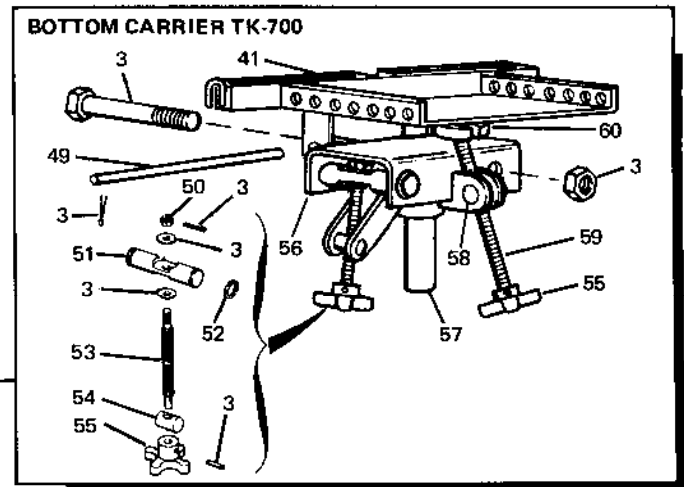

APPLIED POWER
INC.

Lifting Equipment

Automotive Product Service Division

MODEL AMERICAN TJ-11
BLACKHAWK T-2
SERIAL CODE F&H

ISSUED SEPTEMBER 29, 1976
SUPERSEDES PS-527

TWO STAGE TRANSMISSION JACK

ADDING OIL
Remove plug (19) and add
oil to indicated level.