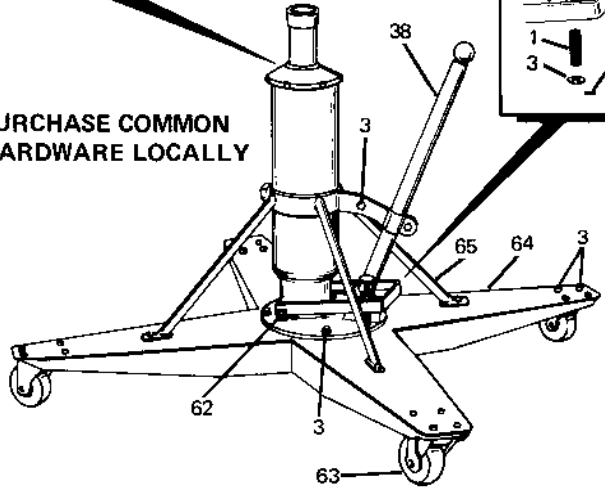

**PURCHASE COMMON
HARDWARE LOCALLY**