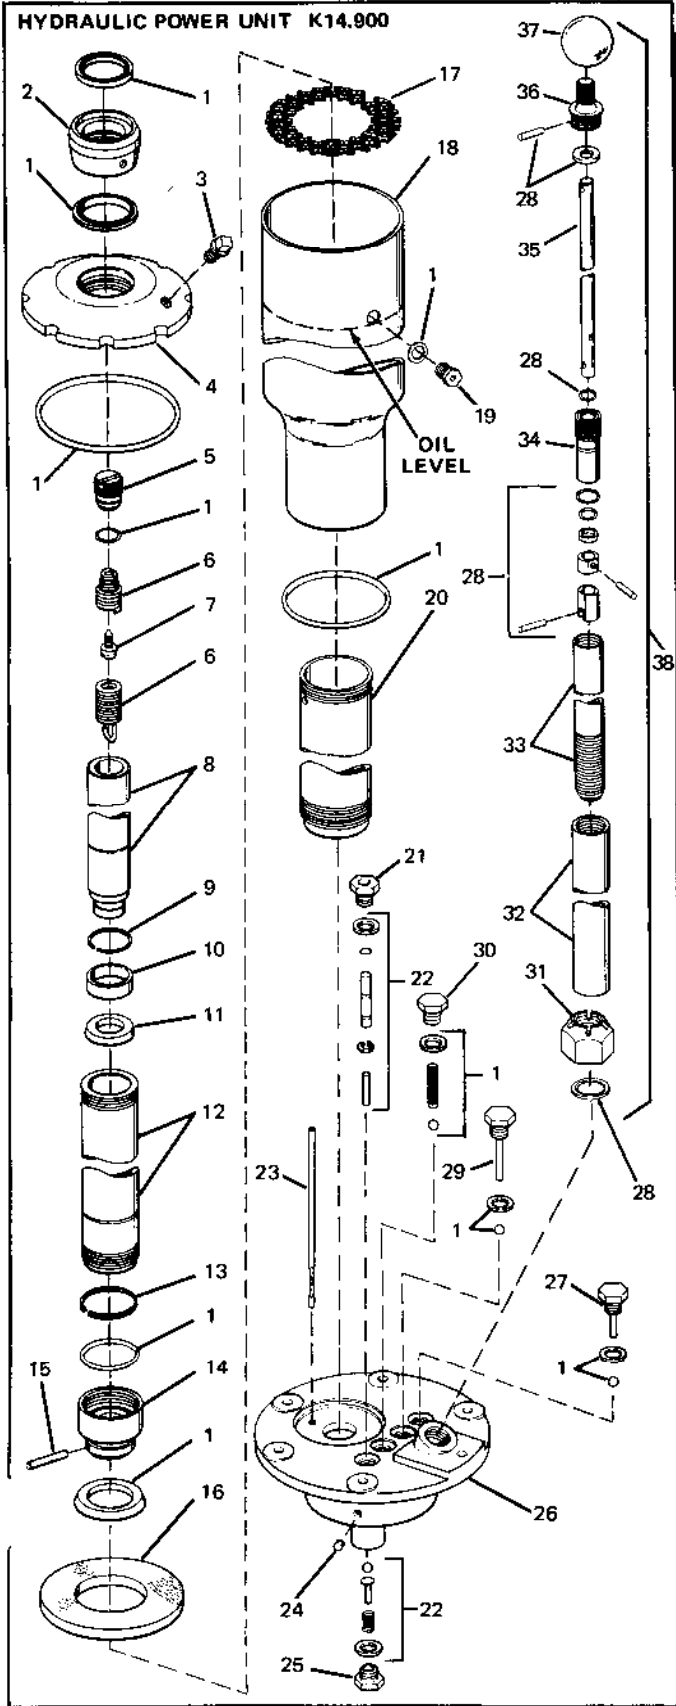

APPLIED POWER
INC.

Lifting Equipment

Automotive Product Service Division

MODEL AMERICAN TJ-11
BLACKHAWK T-2
SERIAL CODE F&H

ISSUED SEPTEMBER 29, 1976
SUPERSEDES PS-527

TWO STAGE TRANSMISSION JACK