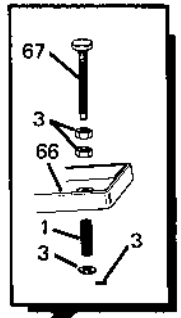

**PURCHASE COMMON
HARDWARE LOCALLY**

REPAIR PARTS LIST

Item No.	Part No.	No. Req.	Description	Item No.	Part No.	No. Req.	Description
1	T2X-1	1	Repair Kit	40	D104111	2	Corner, L.H.
2	J757020	1	Top Cap	40	D105111	2	Corner, R.H.
3	U30X15	1	Hardware Kit	41	J776101	1	Bottom Adapter Plate
4	J755055	1	Reservoir Nut	42	TK325	1	Power Glide Adapter
5	J748006	1	Spring Plug	43	D274028	4	Corner Bolt
6	J791110	1	Spring	44	D975900	1	Chain W/Bolt
7	K31028	1	Screw	45	D263055	4	Wing Nut
8	J758040	1	Inner Plunger	46	D103101	1	Top Adapter Plate
9	E700044	1	Stop Ring	47	TK320	1	All Make Adapter
10	EJ100022	1	Plunger Ring	48	TK700	1	Bottom Carrier (Includes Item 41)
11	K33041*	1	Seal Ring	49	D119061	1	Hinge Pin
12	J752040	1	Outer Plunger	50	D268055	1	Nut
13	J363044	1	Retaining Ring	51	D117055	1	Pivot Pin
14	J749040	1	Outer Plunger Extension	52	D222044	2	Retaining Ring
15	K268061	1	Spring Anchor Pin	53	D113028	1	Side Tilt Screw
16	D665018	1	Filter	54	D92055	2	Pivot Nut
17	D666018	1	Screen	55	D93550	2	Knob
18	J754025	1	Reservoir	56	D114111	1	Saddle
19	AJ100406	1	Vent Plug	57	D116111	1	Saddle Stem
20	J753030	1	Cylinder	58	D92055	1	Pivot Nut
21	D139039	1	Release Valve Bushing	59	D118028	1	Front-to-Back Tilt Screw
22	U30X13*	1	Release Valve Kit	60	D121151	1	Screw Retainer
23	D667268	1	Oil Return Tube	61	K14900	1	Power Unit
24	D190006	5	Channel Plug	62	D162151	2	Swivel
25	D167006	1	Release Valve Plug	62	D164061	2	Pin
26	K21005	1	Base (Less Item 24)	63	J845154	4	Caster
27	D905900	1	Check Valve Plug	64	J812001	1	Frame
28	U30X14*	1	Pump Kit	65	D668111	1	Brace (Pair)
29	D908900	1	Intake Valve Plug	66	D163218	1	Release Treadle
30	E81006	1	Overload Valve Plug	67	D185028	1	Treadle Screw
31	J658055	1	Pump Nut	†68	LX21		Jack Oil
32	J768446	1	Guide Sleeve	Jack Oil is Available in Quart, Gallon and 5 Gallon Cans			
33	J769268	1	Pump Tube	†69	T2026X	1	Decal Kit (Pak of 1)
34	J765013	1	O-Ring Retainer	†70	TK324	1	Olds/Toronado Adapter
35	J764040	1	Pump Plunger	71	820-20101	1	Repair Part Sheet
36	D134151	1	Anchor				
37	P60308	1	Knob				
38	J770900	1	Pump				
39	D106061	1	Location Pin				
40	TK323	1	Corners (Set of 4)				