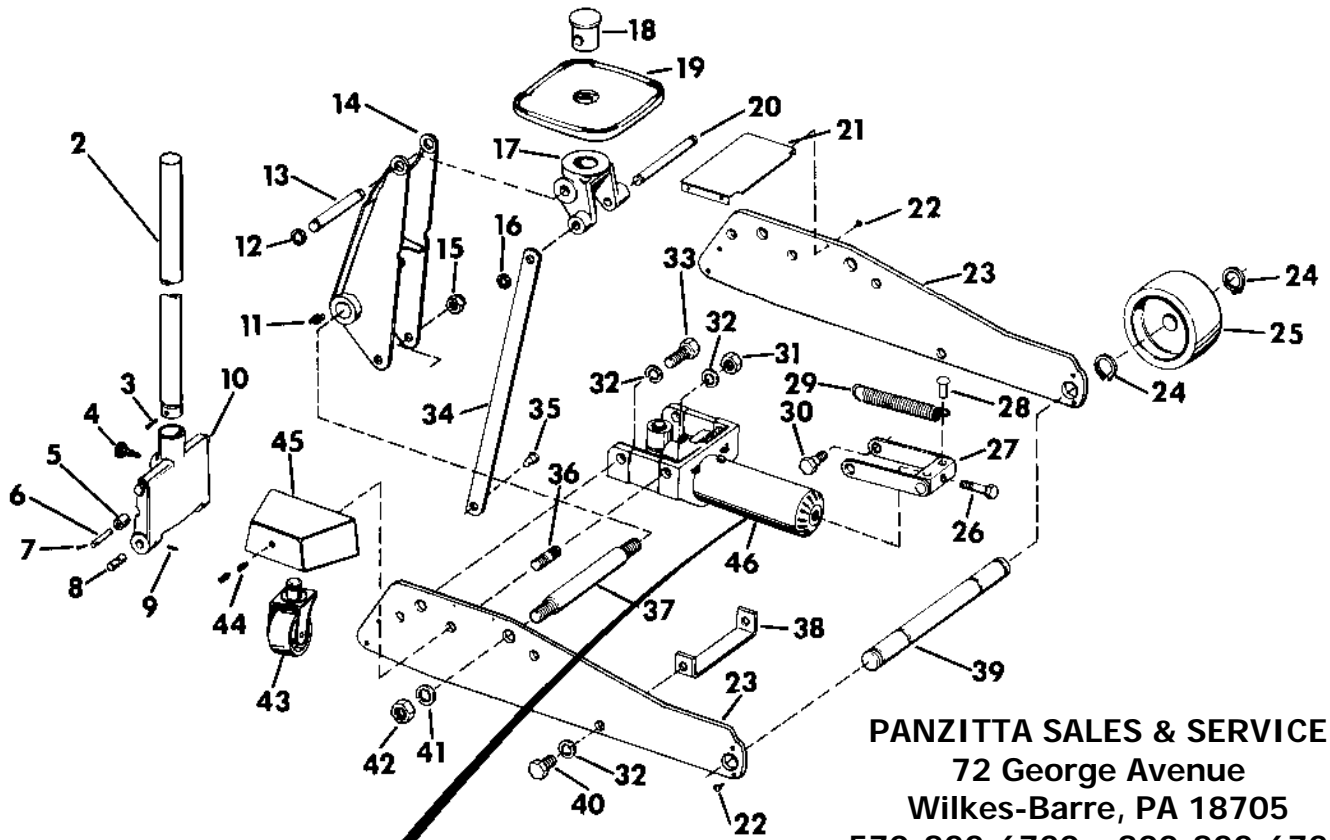

PANZITTA SALES & SERVICE
72 George Avenue
Wilkes-Barre, PA 18705
570-822-6720 800-822-6720
www.panzittasales.com

POWER UNIT

1/4 TON K138.900

1/2 TON K143.900

REPAIR PARTS LIST

Item No.	1½ Ton Part No.	No. Req.	1½ Ton Part No.	No. Req.	Description
† 1	106-1	1	106-1	1	Base Plug
2	D686.900	1	D686.900	1	Handle
3	A676.061	1	A676.061	1	Pin
4	A423.138	1	A423.138	1	Lock
5	A679.232	1	A679.232	1	Roller
6	A680.153	1	A680.153	1	Roller Pin
7	S1.58	2	S1.58	2	Cutter Pin
8	A678.121	2	A678.121	2	Handle Pin
9	R28.61	2	R28.61	2	Grooved Pin
10	A691.133	1	A677.133	1	Yoke
11	S4.188-2	2	S4.188-2	2	Grease Fitting
12	W407.524	3	W407.524	3	Ring
13	A697.112	1	A665.112	1	Saddle Fulcrum Pin
14	A688.103	1	A682.103	1	Lift Arm
15	J569.005	2	J569.055	2	Nut
16	A664.523	2	A664.523	2	Ring
17	K67.111	1	K70.111	1	Saddle Bracket
18	A945.153	1	A946.153	1	Saddle Retainer
19	A942.045	1	A943.045	1	Saddle
20	A698.114	1	A663.114	1	Pivot Pin
21	A792.098	1	A793.098	1	Cover
22	A751.087	4	A751.087	4	Screw
23	K61.101	2	K59.101	2	Plate
24	A434.523	4	A434.523	4	Ring
25	A976.106	2	A977.106	2	Wheel
26	A797.242	1	A797.242	1	Bolt
27	A661.900	1	A685.900	1	Linkage
28	A668.063	2	A668.063	2	Rivet
29	A669.184	2	A669.184	2	Spring
30	A757.242	2	A681.242	2	Bolt
31	EJ100.014	3	EJ100.014	3	Nut
32	K244.108	5	K244.108	5	Washer
33	A674.247	2	A674.247	2	Bolt
34	A701.116	2	A657.116	2	Bar
35	A695.064	2	A686.064	2	Bolt
36	A683.305	2	A683.305	2	Stud
37	A693.121	1	A670.121	1	Shaft
38	A694.396	1	E150.111	1	Bracket
39	A980.104, 9-7/8"	1	A981.104, 11-5/8"	1	Axle
40	A866.247	2	A866.247	2	Bolt
41	S1.119	2	S1.119	2	Washer