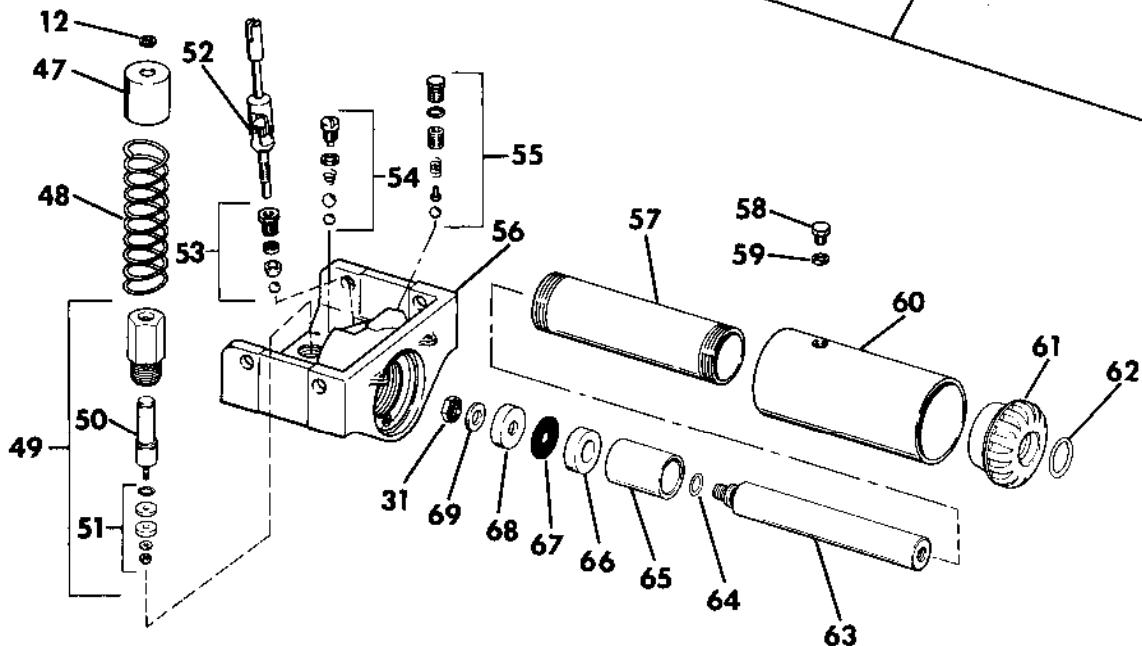

PANZITTA SALES & SERVICE
72 George Avenue
Wilkes-Barre, PA 18705
570-822-6720 800-822-6720
www.panzittasales.com

POWER UNIT

1/4 TON K138.900

1/2 TON K143.900

REPAIR PARTS LIST

Item No.	1½ Ton Part No.	No. Req.	1½ Ton Part No.	No. Req.	Description
† 1	106-1	1	106-1	1	Base Plug
2	D686.900	1	D686.900	1	Handle
3	A676.061	1	A676.061	1	Pin
4	A423.138	1	A423.138	1	Lock
5	A679.232	1	A679.232	1	Roller
6	A680.153	1	A680.153	1	Roller Pin
7	S1.58	2	S1.58	2	Cutter Pin
8	A678.121	2	A678.121	2	Handle Pin
9	R28.61	2	R28.61	2	Grooved Pin
10	A691.133	1	A677.133	1	Yoke
11	S4.188-2	2	S4.188-2	2	Grease Fitting
12	W407.524	3	W407.524	3	Ring
13	A697.112	1	A665.112	1	Saddle Fulcrum Pin
14	A688.103	1	A682.103	1	Lift Arm
15	J569.005	2	J569.055	2	Nut
16	A664.523	2	A664.523	2	Ring
17	K67.111	1	K70.111	1	Saddle Bracket
18	A945.153	1	A946.153	1	Saddle Retainer
19	A942.045	1	A943.045	1	Saddle
20	A698.114	1	A663.114	1	Pivot Pin
21	A792.098	1	A793.098	1	Cover
22	A751.087	4	A751.087	4	Screw
23	K61.101	2	K59.101	2	Plate
24	A434.523	4	A434.523	4	Ring
25	A976.106	2	A977.106	2	Wheel
26	A797.242	1	A797.242	1	Bolt
27	A661.900	1	A685.900	1	Linkage
28	A668.063	2	A668.063	2	Rivet
29	A669.184	2	A669.184	2	Spring
30	A757.242	2	A681.242	2	Bolt
31	EJ100.014	3	EJ100.014	3	Nut
32	K244.108	5	K244.108	5	Washer
33	A674.247	2	A674.247	2	Bolt
34	A701.116	2	A657.116	2	Bar
35	A695.064	2	A686.064	2	Bolt
36	A683.305	2	A683.305	2	Stud
37	A693.121	1	A670.121	1	Shaft
38	A694.396	1	E150.111	1	Bracket
39	A980.104, 9-7/8"	1	A981.104, 11-5/8"	1	Axle
40	A866.247	2	A866.247	2	Bolt
41	S1.119	2	S1.119	2	Washer