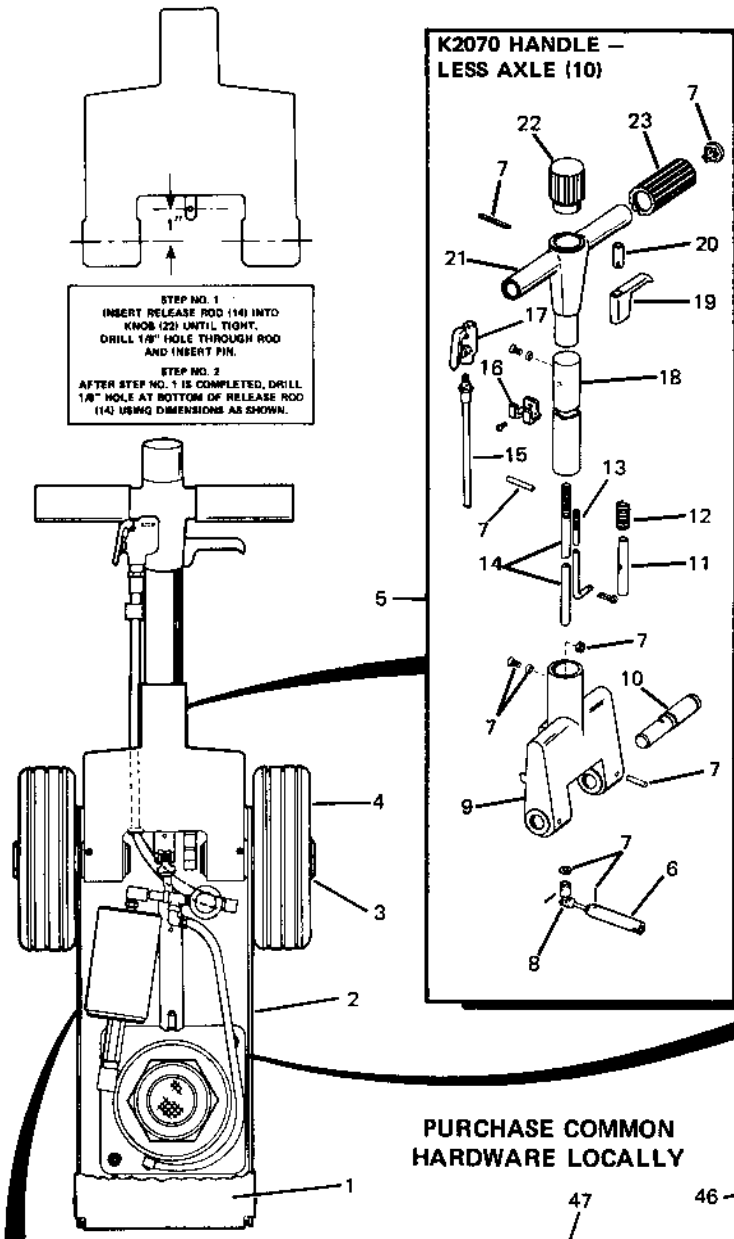

## REPAIR PARTS LIST

Item No.	Part No.	No. Req.	Description	Item No.	Part No.	No. Req.	Description
1	K900098	1	Top Cover	41	K881096	1	Elbow, 78°
2	J511626	1	Frame	42	J479096	2	Street Elbow
3	B557523	4	Retaining Ring	43	J790096	1	Nipple
4	E587106	2	Wheel	44	K264096	1	Tee
5	K2070	1	Handle (Less Item 10)	45	J792018	1	Filter
6	K901038	1	Release Valve Adapter	45	J792018X	1	Filter Repair Kit
7	U30X23	1	Handle Kit	45	K953025	1	Filter Bowl
8	J396900	1	Universal Joint	46	K871900	1	Jack w/Air Motor
9	A707133	1	Yoke	47	K892900	1	Air Motor
10	J395104	2	Axle	48	K803020	1	End Cap
11	A766061	1	Segment Pin	49	U30X22	1	Hardware Kit
12	A768141	1	Segment Spring	50	J788039	1	Bushing
13	A961142	1	Segment Pin Rod	51	K892900X*	1	Pump Kit
14	K1104	1	Release Rod	52	K1001	1	Deflector
15	J354646	1	Air Hose	53	K1018	1	Baffle
16	K59111	1	Air Valve Bracket	54	K1098	1	Cover
17	J319264	1	Air Valve	55	K894149	1	Push Rod
18	A763127	1	Handle Tube	56	K895052	1	Metal Stem
19	A963144	1	Segment Lever	57	K893900	1	Body w/Sleeve
20	D894055	1	Segment Rod Nut	58	B733087	4	Screw
21	A962135	1	Cross Handle	59	B729578	1	Piston, 2-5/8
22	K1308	1	Release Knob	60	B702040	1	Plunger
23	A725550	2	Handle Grip	61	K1108	1	Spring Cap
24	K871900X*	1	Jack Repair Kit	62	K1110	1	Plunger Return Spring
25	J398020	1	Top Cap	63	J387190	1	Plunger Body
26	K691028	1	Screw, 1/4-20 x 4	64	J380101	1	Plate
27	L623900	1	Saddle	65	S38181	1	Nut
28	K692006	1	Pipe Plug	66	J893055	1	Piston Guide
29	K690061	1	Spring Pin	67	C323037*	1	Base Gasket
30	J791110	1	Plunger Return Spring	68	C82098	1	Cover
31	K688040	1	Plunger	169	LX21	1	Jack Oil
32	G898107	2	Bearing	Jack Oil is Available in Quart, Gallon, and 5 Gallon Cans.			
33	K655030	1	Cylinder	170	B307245	1	Base Plug
34	K13025	1	Reservoir	171	PJ22026X	1	Decal Kit (Pak of 1)
35	J990096	2	Mate Elbow	72	820-20123		Repair Part Sheet
36	K687646	1	Speed Lift Air Hose				
37	K876900	1	Relief Valve				
38	K8108	1	Slotted Washer				
39	K490010	1	Release Spindle				
40	K872005	1	Base				