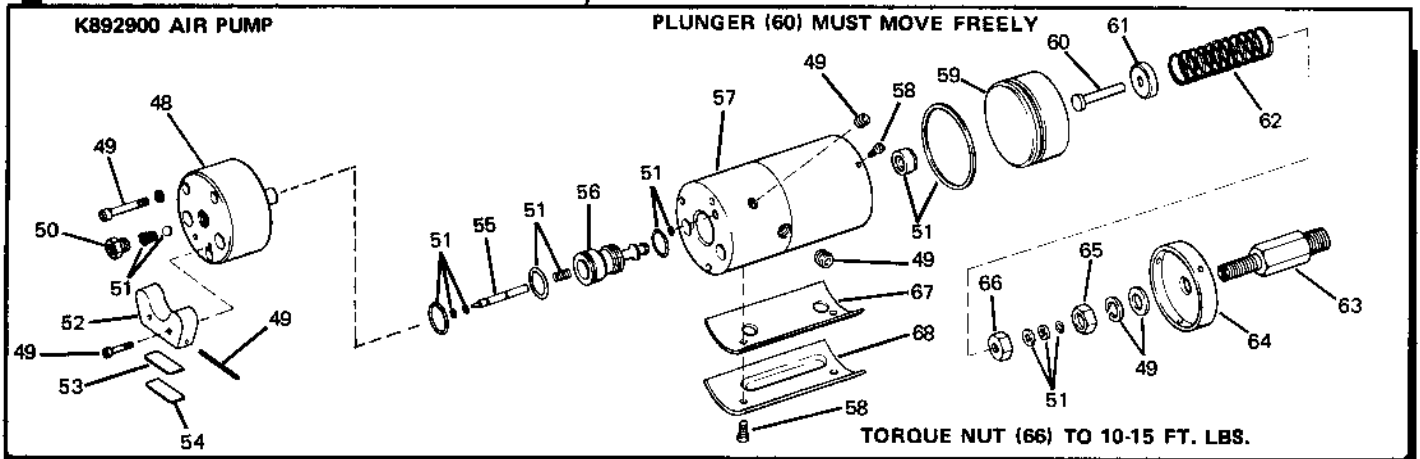

## REPAIR PARTS LIST

Item No.	Part No.	No. Req.	Description	Item No.	Part No.	No. Req.	Description
1	K900098	1	Top Cover	41	K881096	1	Elbow, 78°
2	J511626	1	Frame	42	J479096	2	Street Elbow
3	B557523	4	Retaining Ring	43	J790096	1	Nipple
4	E587106	2	Wheel	44	K264096	1	Tee
5	K2070	1	Handle (Less Item 10)	45	J792018	1	Filter
6	K901038	1	Release Valve Adapter	45	J792018X	1	Filter Repair Kit
7	U30X23	1	Handle Kit	45	K953025	1	Filter Bowl
8	J396900	1	Universal Joint	46	K871900	1	Jack w/Air Motor
9	A707133	1	Yoke	47	K892900	1	Air Motor
10	J395104	2	Axle	48	K803020	1	End Cap
11	A766061	1	Segment Pin	49	U30X22	1	Hardware Kit
12	A768141	1	Segment Spring	50	J788039	1	Bushing
13	A961142	1	Segment Pin Rod	51	K892900X*	1	Pump Kit
14	K1104	1	Release Rod	52	K1001	1	Deflector
15	J354646	1	Air Hose	53	K1018	1	Baffle
16	K59111	1	Air Valve Bracket	54	K1098	1	Cover
17	J319264	1	Air Valve	55	K894149	1	Push Rod
18	A763127	1	Handle Tube	56	K895052	1	Metal Stem
19	A963144	1	Segment Lever	57	K893900	1	Body w/Sleeve
20	D894055	1	Segment Rod Nut	58	B733087	4	Screw
21	A962135	1	Cross Handle	59	B729578	1	Piston, 2-5/8
22	K1308	1	Release Knob	60	B702040	1	Plunger
23	A725550	2	Handle Grip	61	K1108	1	Spring Cap
24	K871900X*	1	Jack Repair Kit	62	K1110	1	Plunger Return Spring
25	J398020	1	Top Cap	63	J387190	1	Plunger Body
26	K691028	1	Screw, 1/4-20 x 4	64	J380101	1	Plate
27	L623900	1	Saddle	65	S38181	1	Nut
28	K692006	1	Pipe Plug	66	J893055	1	Piston Guide
29	K690061	1	Spring Pin	67	C323037*	1	Base Gasket
30	J791110	1	Plunger Return Spring	68	C82098	1	Cover
31	K688040	1	Plunger	169	LX21	1	Jack Oil
32	G898107	2	Bearing	Jack Oil is Available in Quart, Gallon, and 5 Gallon Cans.			
33	K655030	1	Cylinder	170	B307245	1	Base Plug
34	K13025	1	Reservoir	171	PJ22026X	1	Decal Kit (Pak of 1)
35	J990096	2	Mate Elbow	72	820-20123		Repair Part Sheet
36	K687646	1	Speed Lift Air Hose				
37	K876900	1	Relief Valve				
38	K8108	1	Slotted Washer				
39	K490010	1	Release Spindle				
40	K872005	1	Base				