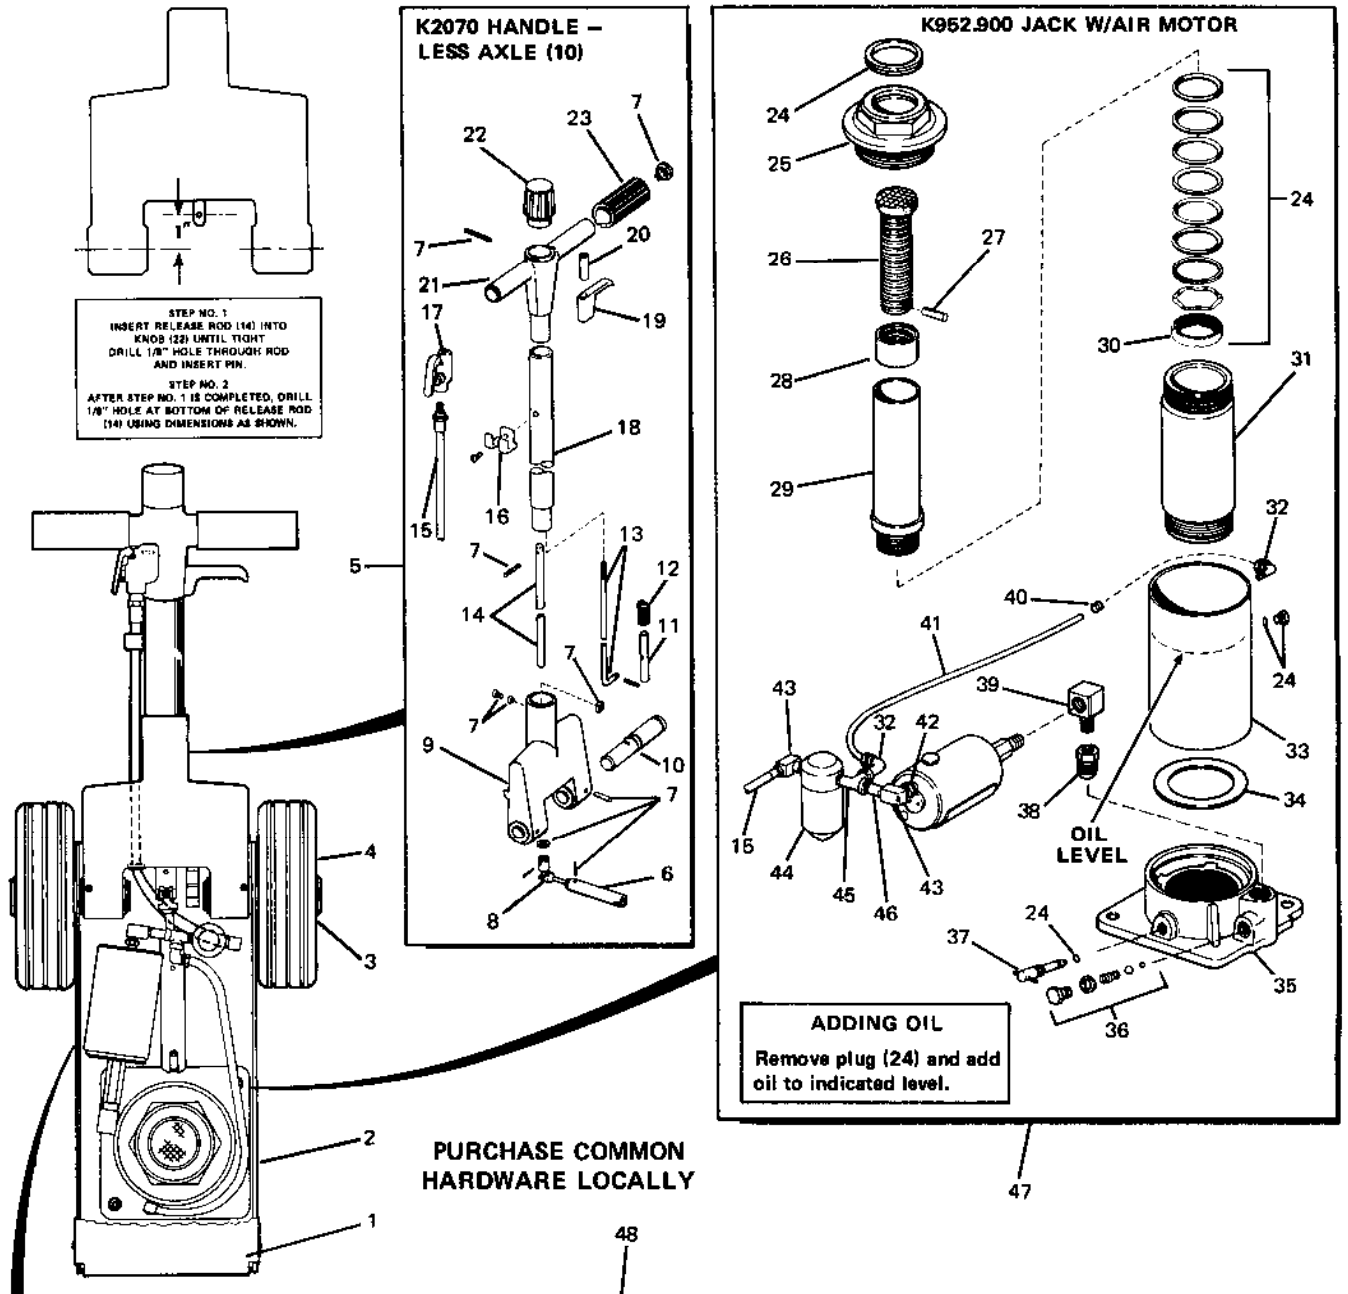

## REPAIR PARTS LIST

Item No.	Part No.	No. Req.	Description	Item No.	Part No.	No. Req.	Description
1	J509098	1	Top Cover	41	K9646	1	Speed Lift Air Hose
2	J611626	1	Frame	42	J788039	1	Bushing
3	B557523	4	Retaining Ring	43	J479096	2	Street Elbow
4	E587106	2	Wheel	44	J792018	1	Filter Complete
5	K2070	1	Handle (Less Item 10)	44	J792018X	1	Filter Repair Kit
6	K22038	1	Release Valve Adapter	44	K953025	1	Filter Bowl
7	U30X23	1	Handle Kit	45	K264096	1	Tee
8	J396900	1	Universal Joint	46	J790096	1	Nipple
9	A707133	1	Yoke	47	K952900	1	Jack w/Air Motor
10	J395104	2	Axle	47	K78900	1	Jack Less Air Motor
11	A766061	1	Segment Pin	48	J510900	1	Air Motor
12	A768141	1	Segment Spring	49	B733087	4	Screw
13	A961142	1	Segment Pin Rod	50	C82098	1	Cover
14	K1104	1	Release Rod	51	C323037*	1	Base Gasket
15	J354646	1	Air Hose	52	K262900	1	Overload Valve Kit
16	K59111	1	Air Valve Bracket	53	E725006	1	Overload Seal
17	J319264	1	Air Valve	54	B743006-1	1	Air Plug
18	A763127	1	Handle Tube	55	K64900X	1	Pump Repair Kit
19	A963144	1	Segment Lever	56	K1416	1	Metal Stem
20	D894055	1	Segment Rod Nut	57	J801006	1	Plug
21	A962135	1	Cross Handle	58	G497900	1	Body w/Sleeve
22	K1308	1	Release Knob	59	B729578	1	Piston, 2-5/8
23	A725550	2	Handle Grip	60	B702040	1	Plunger
24	K952900X*	1	Jack Repair Kit	61	B703108	1	Spring Cap
25	J398020	1	Top Cap	62	B704110	1	Spring
26	J382028	1	Adjusting Screw	63	J893055	1	Piston Guide
27	D674061	1	Pin	64	S38181	1	Nut
28	J385446	1	Plunger Sleeve	65	K244108	1	Lockwasher
29	J731040	1	Plunger	66	J380101	1	Plate
30	J388055*	1	Cup Nut	67	J387190	1	Plunger Body
31	J390030	1	Cylinder	†68	LX21		Jack Oil
32	J990096	2	Male Elbow				Jack Oil is Available in Quart, Gallon, and 5 Gallon Cans.
33	J389025	1	Reservoir	†69	B307245	1	Base Plug
34	J321108	1	Washer	†70	PJ21026X	1	Decal Kit (Pak of 1)
35	K389005	1	Base	71	820-20099		Repair Part Sheet
36	U30X4*	1	Valve Kit				
37	K490010	1	Release Spindle				
38	J580096	1	Pump Nipple				
39	J379291	1	Elbow, 90°				
40	K1027	2	Ferrule				