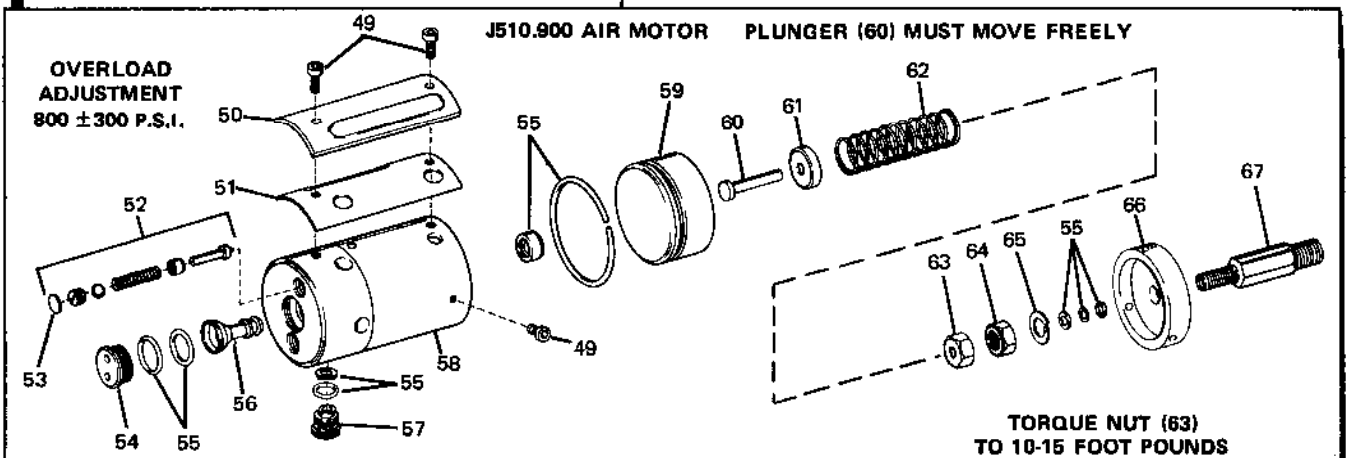

## REPAIR PARTS LIST

Item No.	Part No.	No. Req.	Description	Item No.	Part No.	No. Req.	Description
1	J509098	1	Top Cover	41	K9646	1	Speed Lift Air Hose
2	J611626	1	Frame	42	J788039	1	Bushing
3	B557523	4	Retaining Ring	43	J479096	2	Street Elbow
4	E587106	2	Wheel	44	J792018	1	Filter Complete
5	K2070	1	Handle (Less Item 10)	44	J792018X	1	Filter Repair Kit
6	K22038	1	Release Valve Adapter	44	K953025	1	Filter Bowl
7	U30X23	1	Handle Kit	45	K264096	1	Tee
8	J396900	1	Universal Joint	46	J790096	1	Nipple
9	A707133	1	Yoke	47	K952900	1	Jack w/Air Motor
10	J395104	2	Axle	47	K78900	1	Jack Less Air Motor
11	A766061	1	Segment Pin	48	J510900	1	Air Motor
12	A768141	1	Segment Spring	49	B733087	4	Screw
13	A961142	1	Segment Pin Rod	50	C82098	1	Cover
14	K1104	1	Release Rod	51	C323037*	1	Base Gasket
15	J354646	1	Air Hose	52	K262900	1	Overload Valve Kit
16	K59111	1	Air Valve Bracket	53	E725006	1	Overload Seal
17	J319264	1	Air Valve	54	B743006-1	1	Air Plug
18	A763127	1	Handle Tube	55	K64900X	1	Pump Repair Kit
19	A963144	1	Segment Lever	56	K1416	1	Metal Stem
20	D894055	1	Segment Rod Nut	57	J801006	1	Plug
21	A962135	1	Cross Handle	58	G497900	1	Body w/Sleeve
22	K1308	1	Release Knob	59	B729578	1	Piston, 2-5/8
23	A725550	2	Handle Grip	60	B702040	1	Plunger
24	K952900X*	1	Jack Repair Kit	61	B703108	1	Spring Cap
25	J398020	1	Top Cap	62	B704110	1	Spring
26	J382028	1	Adjusting Screw	63	J893055	1	Piston Guide
27	D674061	1	Pin	64	S38181	1	Nut
28	J385446	1	Plunger Sleeve	65	K244108	1	Lockwasher
29	J731040	1	Plunger	66	J380101	1	Plate
30	J388055*	1	Cup Nut	67	J387190	1	Plunger Body
31	J390030	1	Cylinder	†68	LX21		Jack Oil
32	J990096	2	Male Elbow				Jack Oil is Available in Quart, Gallon, and 5 Gallon Cans.
33	J389025	1	Reservoir	†69	B307245	1	Base Plug
34	J321108	1	Washer	†70	PJ21026X	1	Decal Kit (Pak of 1)
35	K389005	1	Base	71	820-20099		Repair Part Sheet
36	U30X4*	1	Valve Kit				
37	K490010	1	Release Spindle				
38	J580096	1	Pump Nipple				
39	J379291	1	Elbow, 90°				
40	K1027	2	Ferrule				