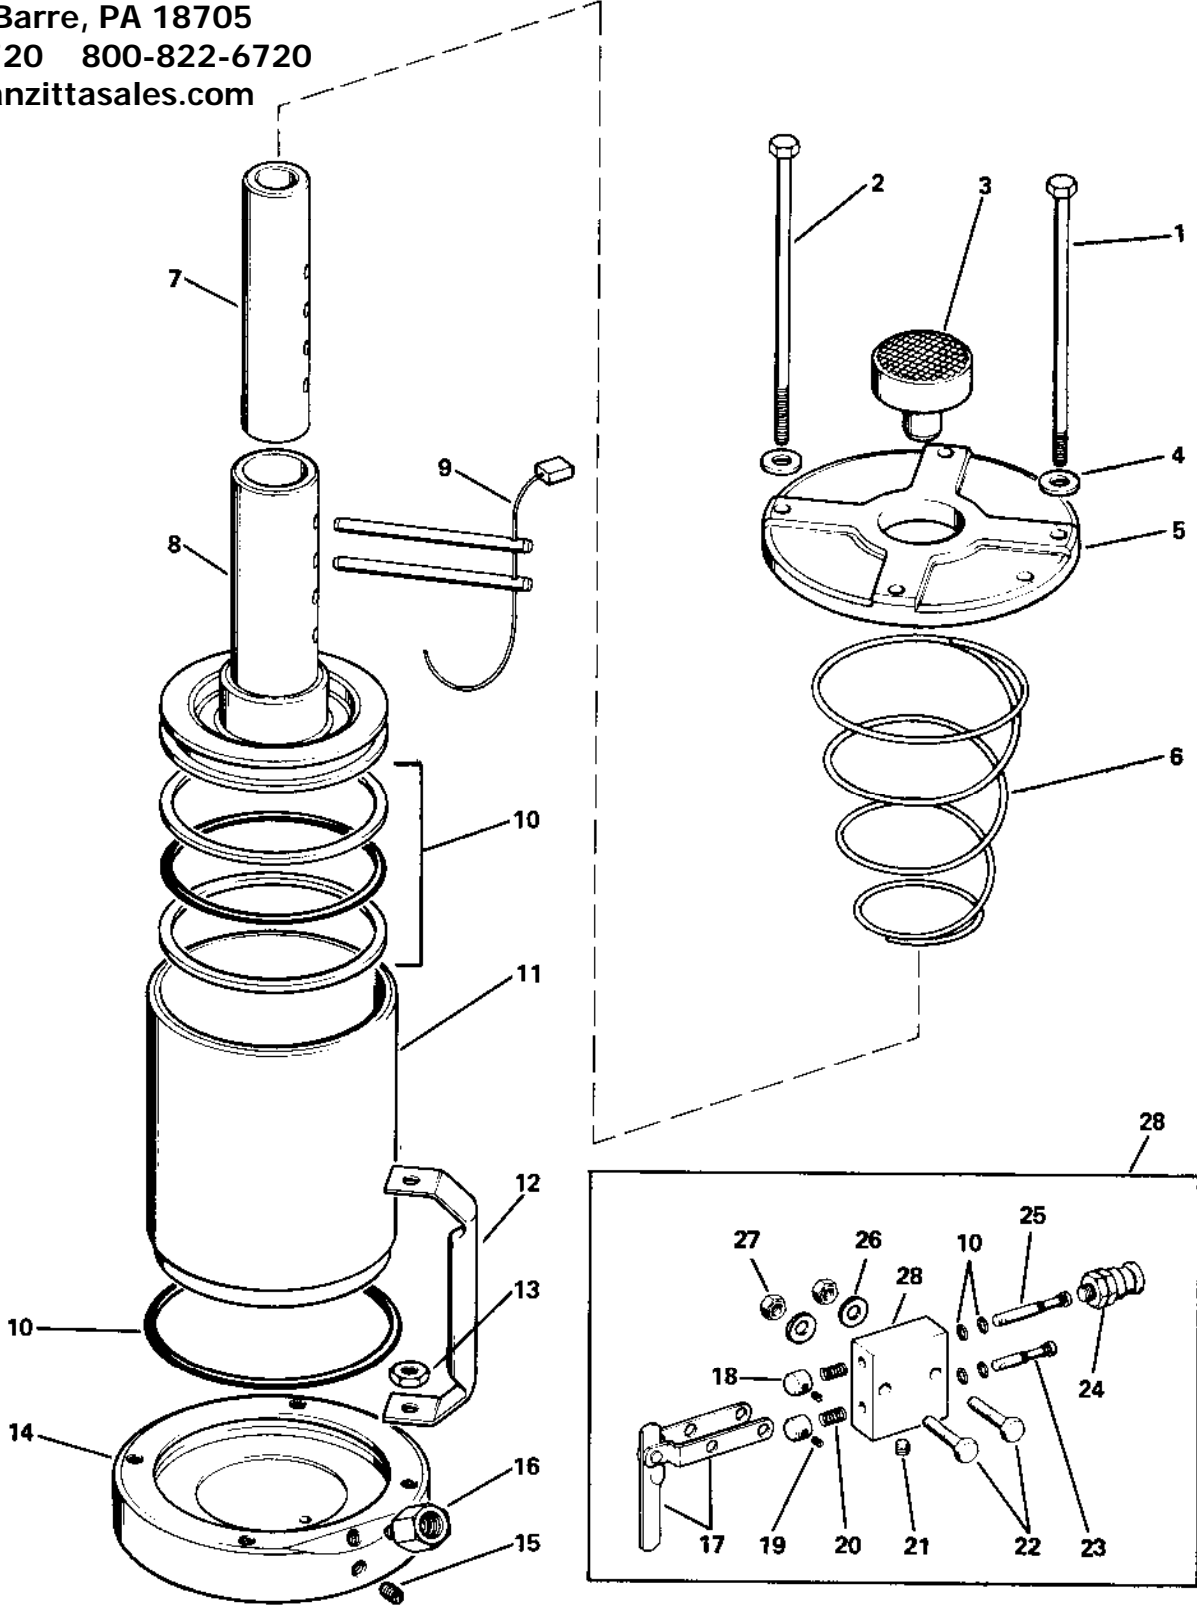

Wheel Alignment Equipment

Automotive Product Service Division
MODEL BEAR 55325/AJ-3
ISSUED SEPTEMBER 13, 1974
SUPERSEDES ALL PREVIOUS SHEETS

PANZITTA SALES & SERVICE
72 George Avenue
Wilkes-Barre, PA 18705
570-822-6720 800-822-6720
www.panzittasales.com

AIR JACK
CAPACITY: 1500 LB. AT 125 PSI

REPAIR PARTS LIST

Item No.	Part No.	No. Req.	Description
1	11100	1	Bolt, 5/16 - 18 - 7-1/2
2	11101	3	Bolt, 5/16 - 18 - 7
3	15249	1	Saddle
4	9694	4	Washer, 5/16
5	55332	1	Top Cap
6	55330	1	Spring
7	59663	1	Extention
8	59665	1	Piston
9	61019	1	Pin w/Lock and Cable
10	AJ3X	1	Repair Kit*
11	55328	1	Tank
12	55326	1	Handle
13	9611	1	Nut, 5/16 - 18
14	55327	1	Base
15	59539	1	Plug, 1/8
16	21905	1	Adapter
17	24740	1	Lever
18	24745	2	Head
19	9865	2	Screw, 10 - 24 - 3/16
20	24746	2	Spring
21	9339	1	Plug, 1/16
22	9302	2	Bolt, 1/4 - 20 - 1-3/4
23	24743	1	Piston, 1-7/8
24	21383	1	Filter
25	24742	1	Piston, 2-3/8
26	9693	2	Washer, 1/4
27	9589	2	Nut, 1/4 - 20
28	24747	1	Valve
†29	16960	1	Hose, 5 Foot
*30	AJ3X	1	Repair Kit
31	820-20054		Part Sheet