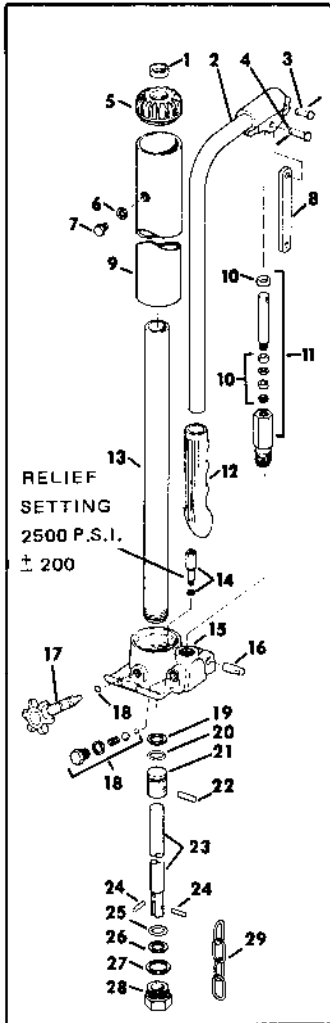

BLACKHAWK

GENERAL SERVICE EQUIPMENT

Repair Parts Information

Hydraulic Presses

MODELS AP-25 & AP-50

PANZITTA SALES & SERVICE

72 George Avenue

Wilkes-Barre, PA 18705

570-822-6720 800-822-6720

www.panzittasales.com

CAPACITIES: AP-25: 25 TON
AP-50: 50 TON

HYDRAULIC POWER UNIT K96.900