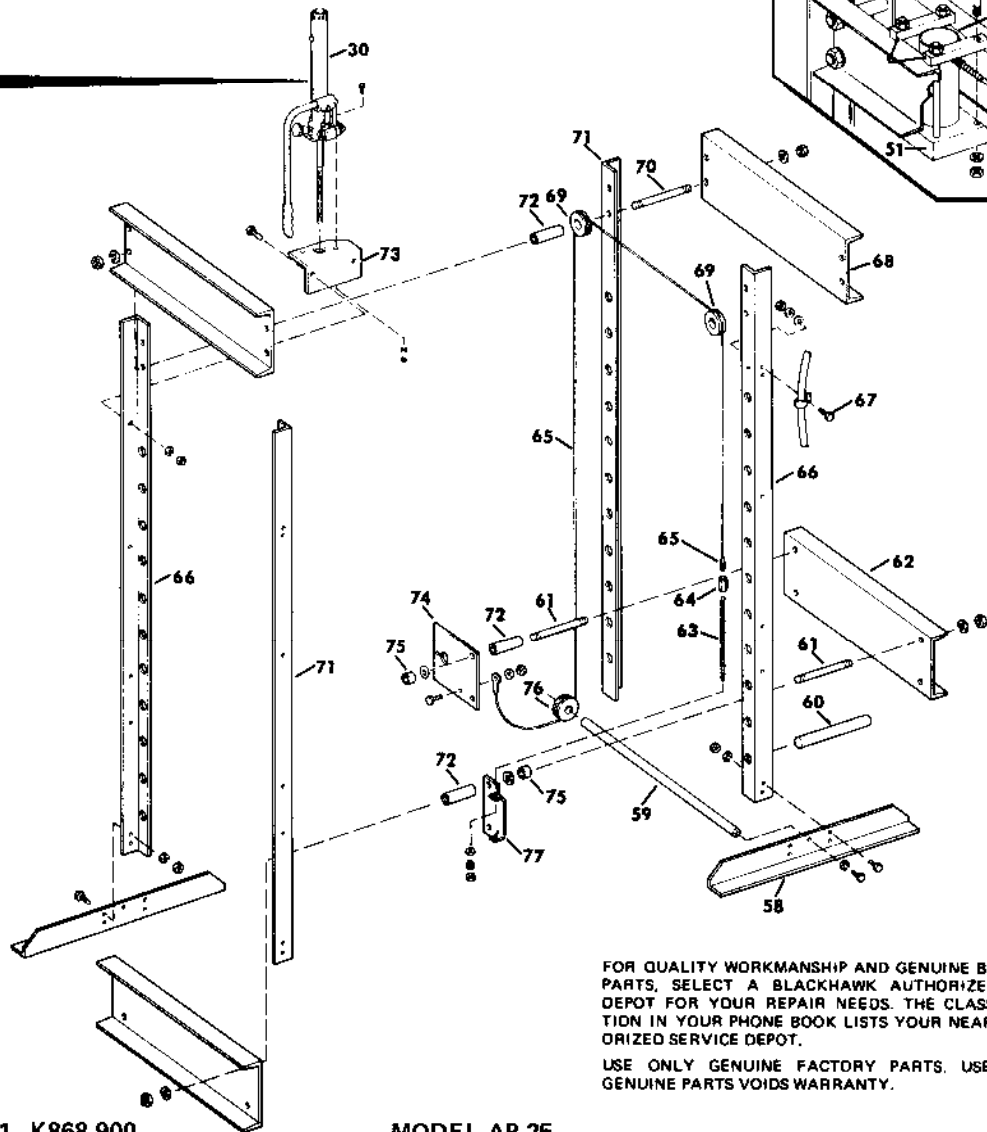

BLACKHAWK

GENERAL SERVICE EQUIPMENT

Repair Parts Information

Hydraulic Presses

MODELS AP-25 & AP-50

PANZITTA SALES & SERVICE

72 George Avenue

Wilkes-Barre, PA 18705

570-822-6720 800-822-6720

www.panzittasales.com

CAPACITIES: AP-25: 25 TON
AP-50: 50 TON

HYDRAULIC POWER UNIT K96.900