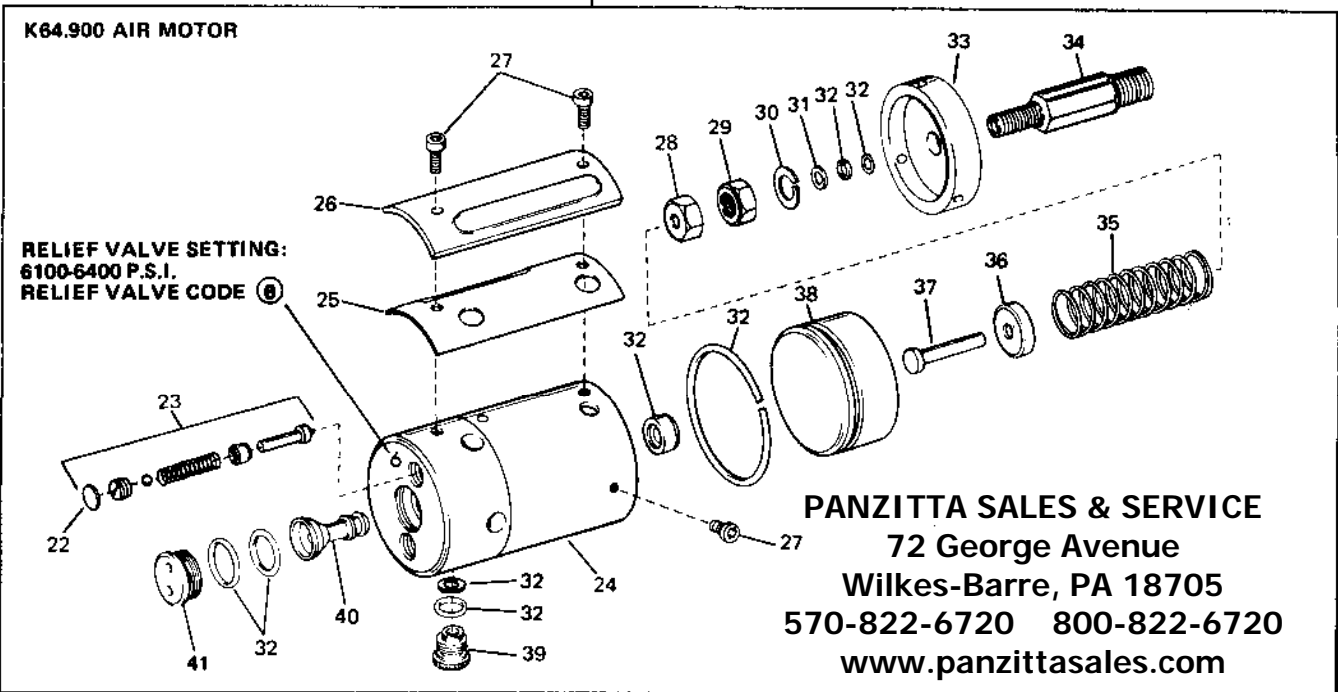

## HYDRAULIC POWER UNIT AC-9: K63.900 AC-10: K81.900

## MOBILE CRANES CAPACITY: 3/4 TON

## K64.900 AIR MOTOR