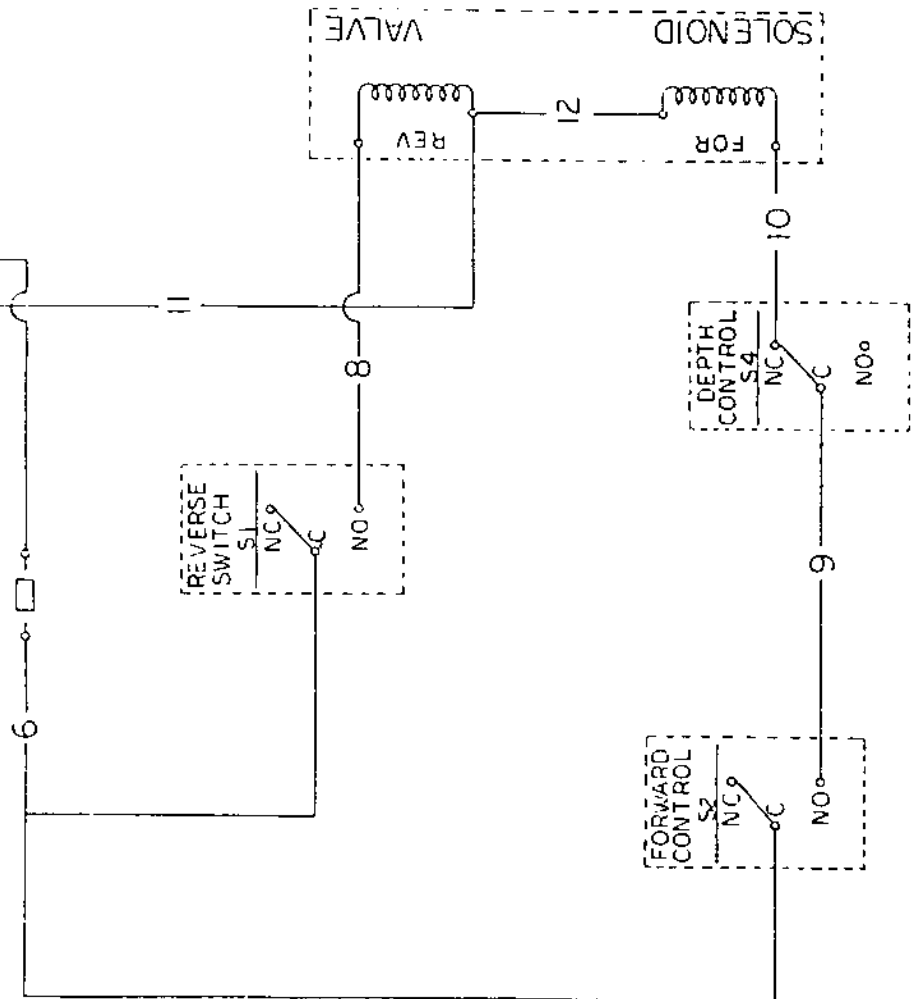

10  
WIRING DIAGRAM

FOR MACHINES WITH AUTOMATIC MOTOR CUT-OFF  
220 VOLT CONTROL CIRCUIT

① - WIRE NUMBER.

WIRING DIAGRAM

FOR MACHINES WITHOUT AUTOMATIC MOTOR CUT-OFF  
WITH 220 VOLT CONTROL CIRCUIT

**PANZITTA SALES & SERVICE**  
72 George Avenue  
Wilkes-Barre, PA 18705  
570-822-6720 800-822-6720  
www.panzittasales.com

**PANZITTA SALES & SERVICE**  
 72 George Avenue  
 Wilkes-Barre, PA 18705  
 570-822-6720 800-822-6720  
 www.panzittasales.com

FOR MACHINES W/O AUTOMATIC MOTOR CUT-OFF

Code	Part Number	Part Name			Quantity Required					
			FROM	TO						
-	60550	Motor Starter Wire Assembly			1					
1		White	Plug	Start L1						
2		Black	Plug	Start L2						
3		Green	Plug	Gr. Grd. Box						
4	-	Motor Wire-10 Ga.Purple-30"	Start T1	Mtr.T4-T5	1					
5	-	Motor Wire-10 Ga.Red -30"	Start T2	Mtr. P1	1					
6	60551	Wire Assy.-18 Ga.Orange-14"	Start T1	S1-C	1					
7	60552	Wire Assy.-18 Ga. " 6"	Start T1	S2-C	1					
8-9	60609	Wire Assy.-18 Ga. " "	K1-4	K1-B,S1-NC	1					
10-11	60610	Wire Assy.-18 Ga. " "	K1-8	K1-7,S3-NC	1					
12	60611	Wire Assy.-18 Ga. " 48	S2-NC	S3-C	1					
13	60554	Wire Assy.-18 Ga. " 24	S2-NO	S4-C	1					
14	60555	Wire Assy.-18 Ga. " 32	S4-NC	SOL-F-1	1					
15	60612	Wire Assy.-18 Ga. " 32	K1-5	SOL-R-1	1					
16	-	Wire Assy.-18 Ga. " 3	SOL-F2	SOL-R-2	1					
17	60556	Wire Assy.-18 Ga. " 40	SOL-R-2	Grd. Box	1					
18	60613	Wire Assy.-18 Ga. " 12	K1-A	Grd. Box	1					
19	60320	Plug(included in 60550)			1					