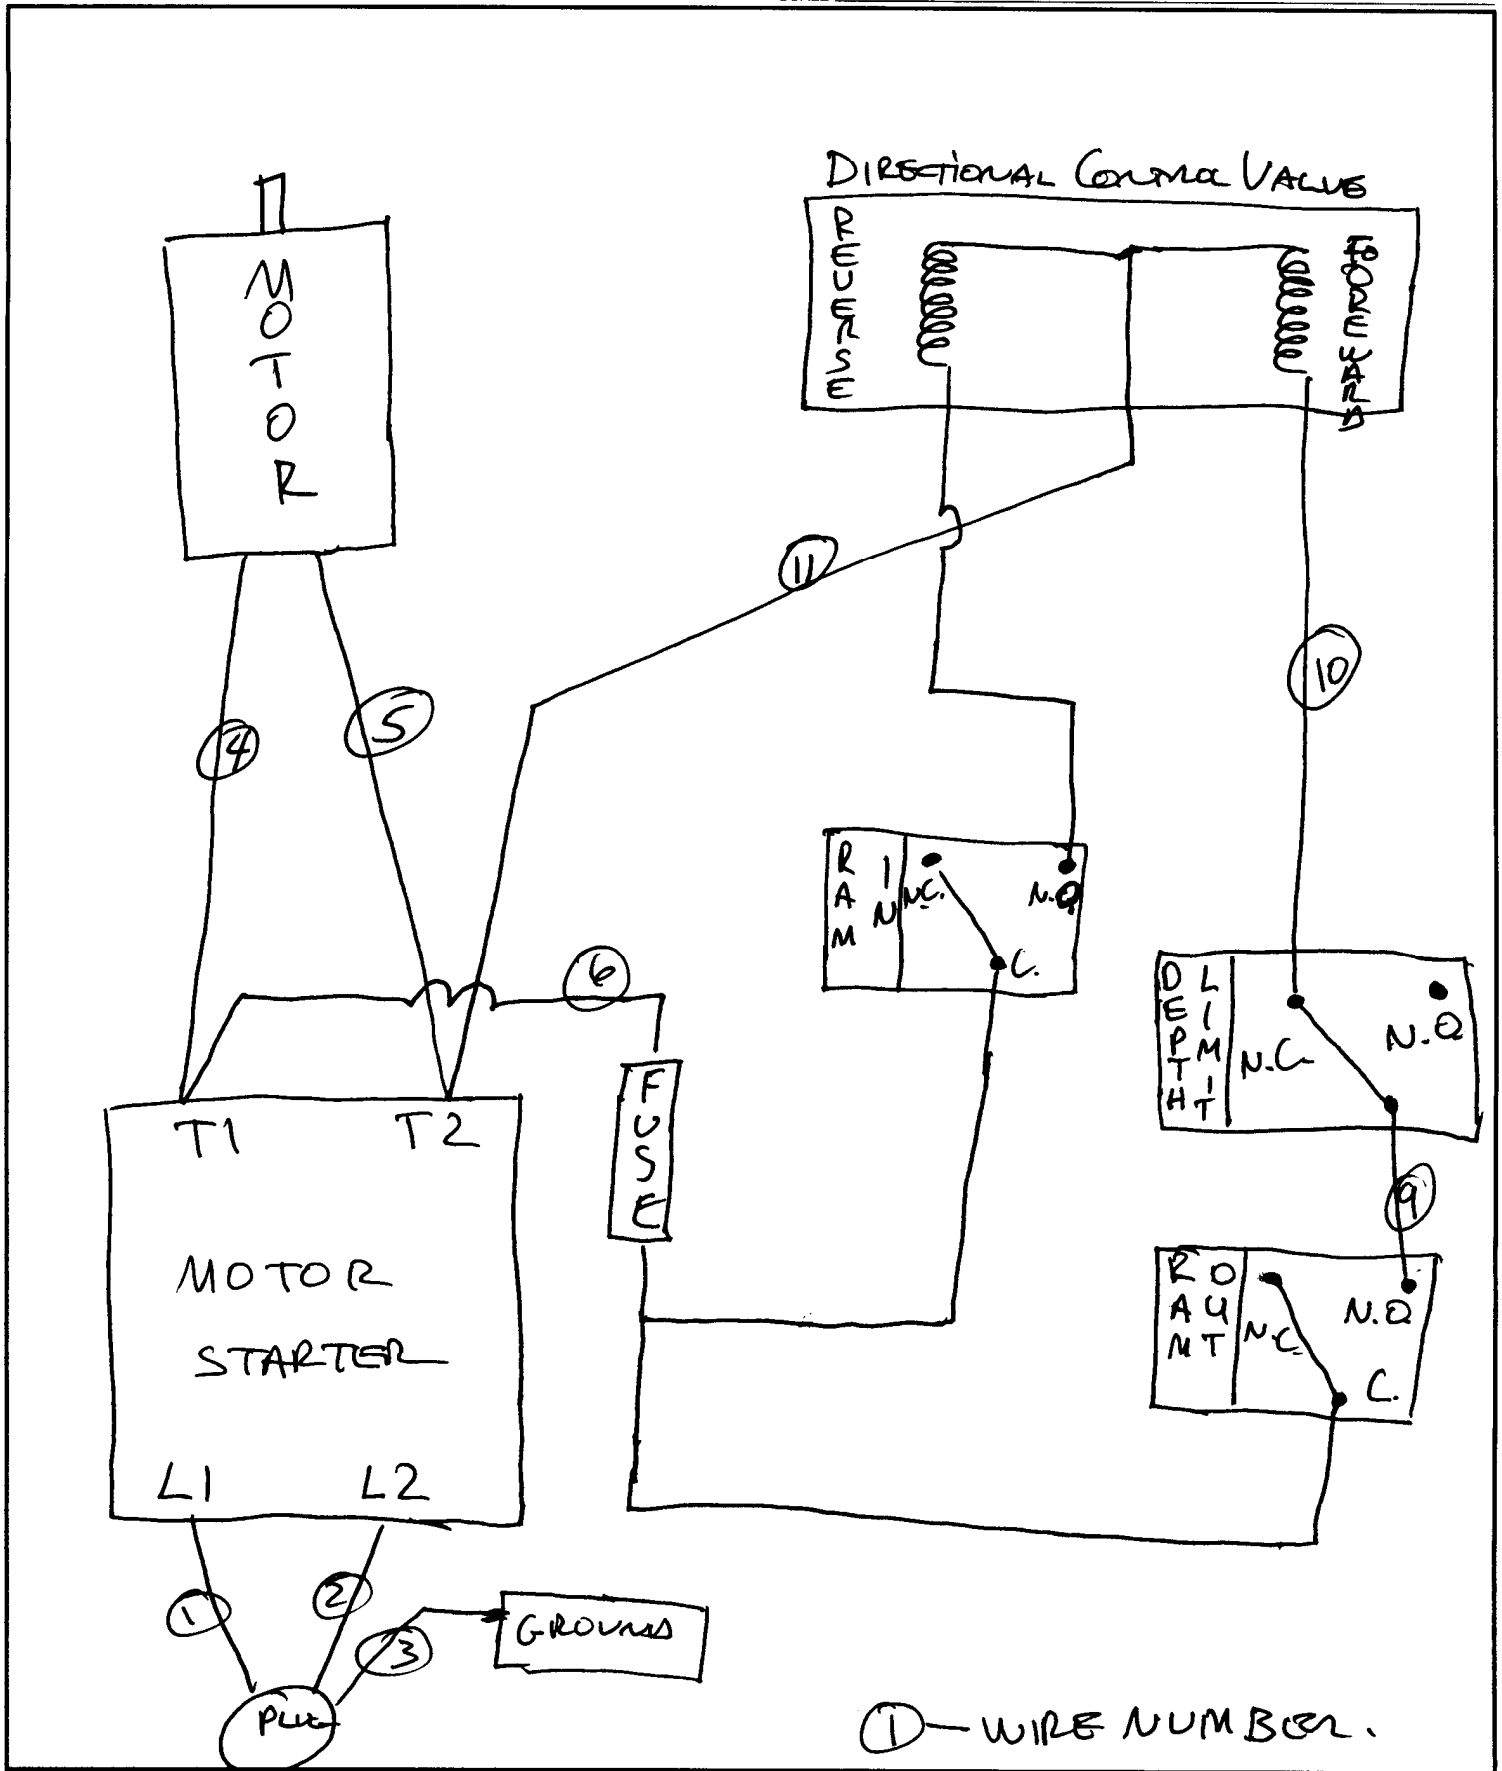

10  
WIRING DIAGRAM

FOR MACHINES WITH AUTOMATIC MOTOR CUT-OFF  
220 VOLT CONTROL CIRCUIT

① - WIRE NUMBER.

WIRING DIAGRAM

FOR MACHINES WITHOUT AUTOMATIC MOTOR CUT-OFF  
WITH 220 VOLT CONTROL CIRCUIT

**PANZITTA SALES & SERVICE**  
72 George Avenue  
Wilkes-Barre, PA 18705  
570-822-6720 800-822-6720  
www.panzittasales.com

**PANZITTA SALES & SERVICE**  
 72 George Avenue  
 Wilkes-Barre, PA 18705  
 570-822-6720 800-822-6720  
 www.panzittasales.com

FOR MACHINES W/O AUTOMATIC MOTOR CUT-OFF

Code	Part Number	Part Name			Quantity Required					
			FROM	TO						
-	60550	Motor Starter Wire Assembly			1					
1		White	Plug	Start L1						
2		Black	Plug	Start L2						
3		Green	Plug	Gr. Grd. Box						
4	-	Motor Wire-10 Ga.Purple-30"	Start T1	Mtr.T4-T5	1					
5	-	Motor Wire-10 Ga.Red -30"	Start T2	Mtr. P1	1					
6	60551	Wire Assy.-18 Ga.Orange-14"	Start T1	S1-C	1					
7	60552	Wire Assy.-18 Ga. " 6"	Start T1	S2-C	1					
8-9	60609	Wire Assy.-18 Ga. " "	K1-4	K1-B,S1-NC	1					
10-11	60610	Wire Assy.-18 Ga. " "	K1-8	K1-7,S3-NC	1					
12	60611	Wire Assy.-18 Ga. " 48	S2-NC	S3-C	1					
13	60554	Wire Assy.-18 Ga. " 24	S2-NO	S4-C	1					
14	60555	Wire Assy.-18 Ga. " 32	S4-NC	SOL-F-1	1					
15	60612	Wire Assy.-18 Ga. " 32	K1-5	SOL-R-1	1					
16	-	Wire Assy.-18 Ga. " 3	SOL-F2	SOL-R-2	1					
17	60556	Wire Assy.-18 Ga. " 40	SOL-R-2	Grd. Box	1					
18	60613	Wire Assy.-18 Ga. " 12	K1-A	Grd. Box	1					
19	60320	Plug(included in 60550)			1					