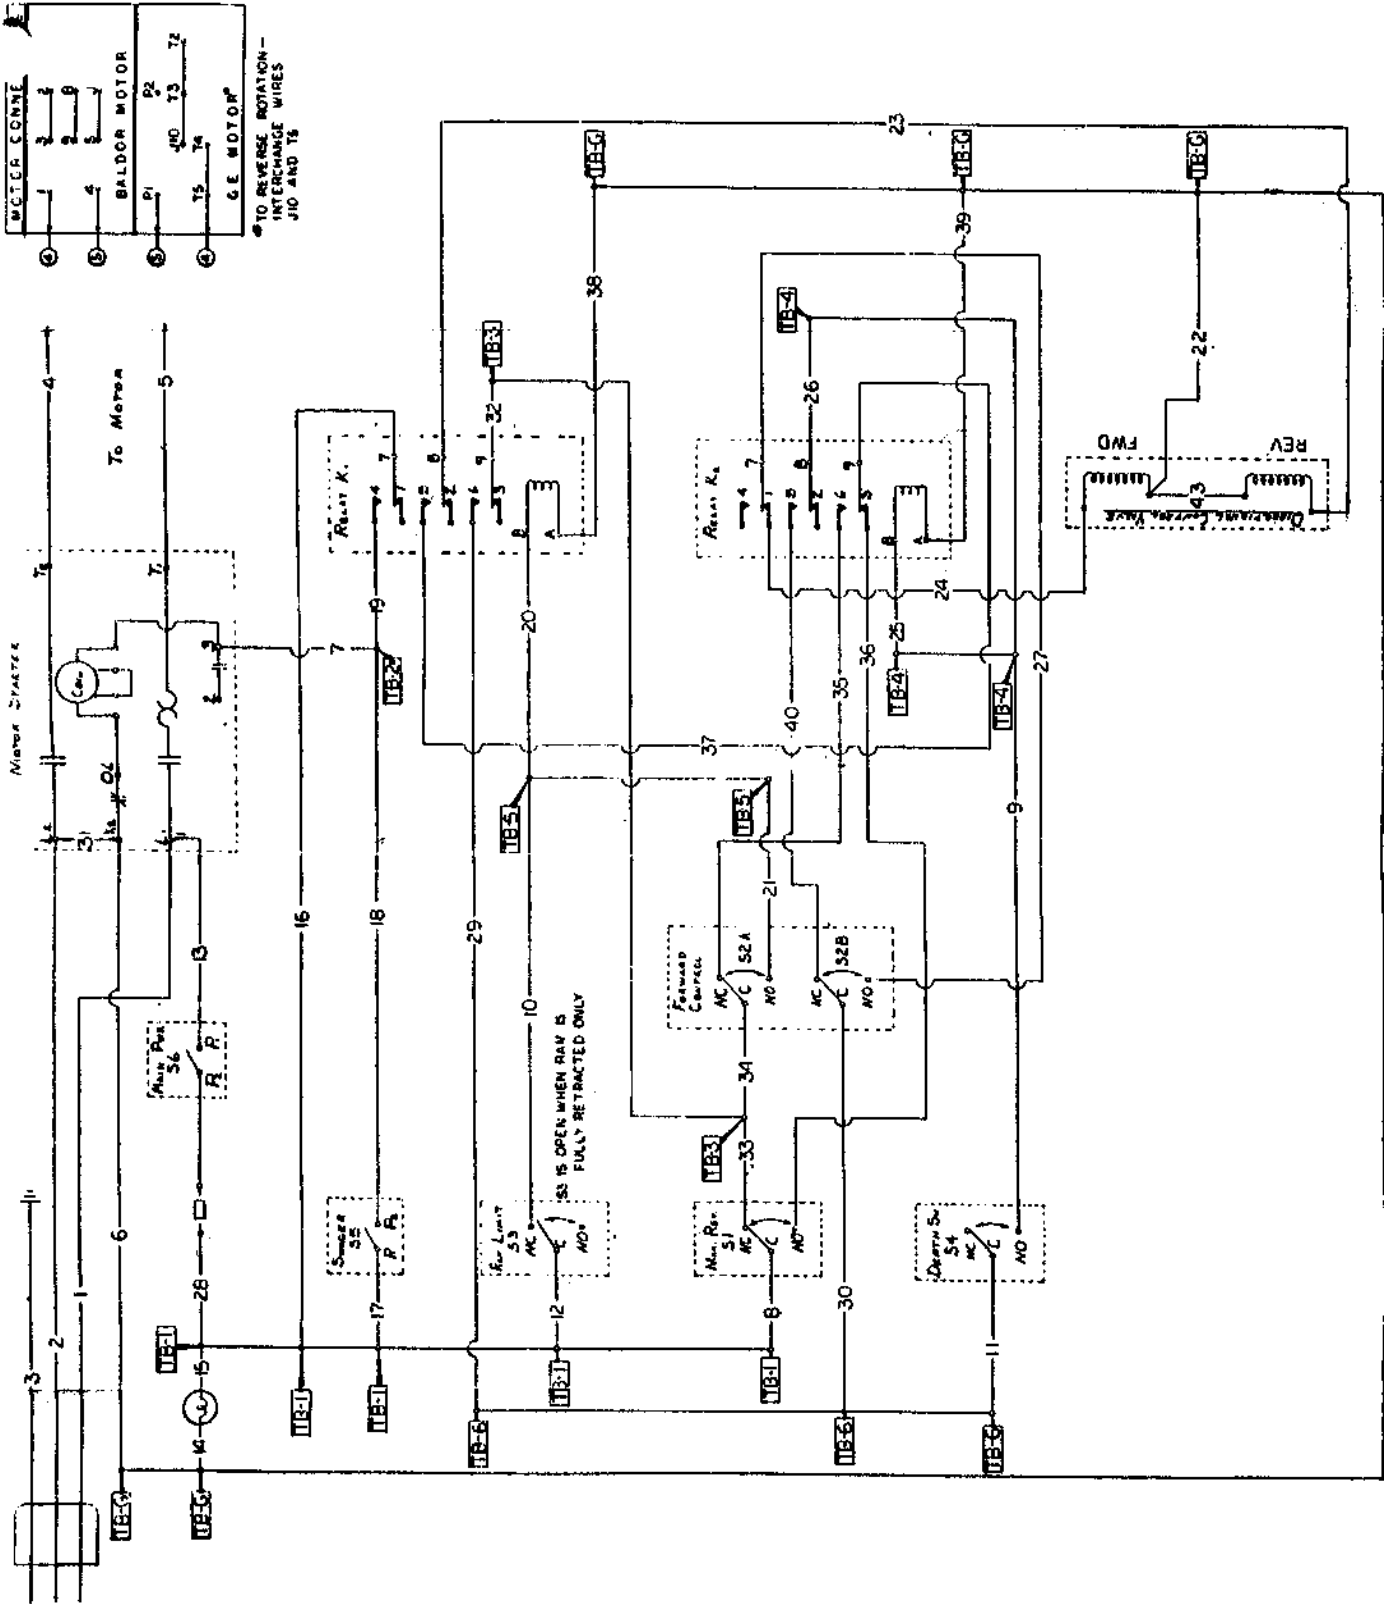

10  
WIRING DIAGRAM

FOR MACHINES WITH AUTOMATIC MOTOR CUT-OFF  
220 VOLT CONTROL CIRCUIT

① - WIRE NUMBER.

WIRING DIAGRAM

FOR MACHINES WITHOUT AUTOMATIC MOTOR CUT-OFF  
WITH 220 VOLT CONTROL CIRCUIT

**PANZITTA SALES & SERVICE**  
72 George Avenue  
Wilkes-Barre, PA 18705  
570-822-6720 800-822-6720  
www.panzittasales.com

**PANZITTA SALES & SERVICE**  
 72 George Avenue  
 Wilkes-Barre, PA 18705  
 570-822-6720 800-822-6720  
 www.panzittasales.com

FOR MACHINES W/O AUTOMATIC MOTOR CUT-OFF

Code	Part Number	Part Name			Quantity Required					
			FROM	TO						
-	60550	Motor Starter Wire Assembly			1					
1		White	Plug	Start L1						
2		Black	Plug	Start L2						
3		Green	Plug	Gr. Grd. Box						
4	-	Motor Wire-10 Ga.Purple-30"	Start T1	Mtr.T4-T5	1					
5	-	Motor Wire-10 Ga.Red -30"	Start T2	Mtr. P1	1					
6	60551	Wire Assy.-18 Ga.Orange-14"	Start T1	S1-C	1					
7	60552	Wire Assy.-18 Ga. " 6"	Start T1	S2-C	1					
8-9	60609	Wire Assy.-18 Ga. " "	K1-4	K1-B,S1-NC	1					
10-11	60610	Wire Assy.-18 Ga. " "	K1-8	K1-7,S3-NC	1					
12	60611	Wire Assy.-18 Ga. " 48	S2-NC	S3-C	1					
13	60554	Wire Assy.-18 Ga. " 24	S2-NO	S4-C	1					
14	60555	Wire Assy.-18 Ga. " 32	S4-NC	SOL-F-1	1					
15	60612	Wire Assy.-18 Ga. " 32	K1-5	SOL-R-1	1					
16	-	Wire Assy.-18 Ga. " 3	SOL-F2	SOL-R-2	1					
17	60556	Wire Assy.-18 Ga. " 40	SOL-R-2	Grd. Box	1					
18	60613	Wire Assy.-18 Ga. " 12	K1-A	Grd. Box	1					
19	60320	Plug(included in 60550)			1					