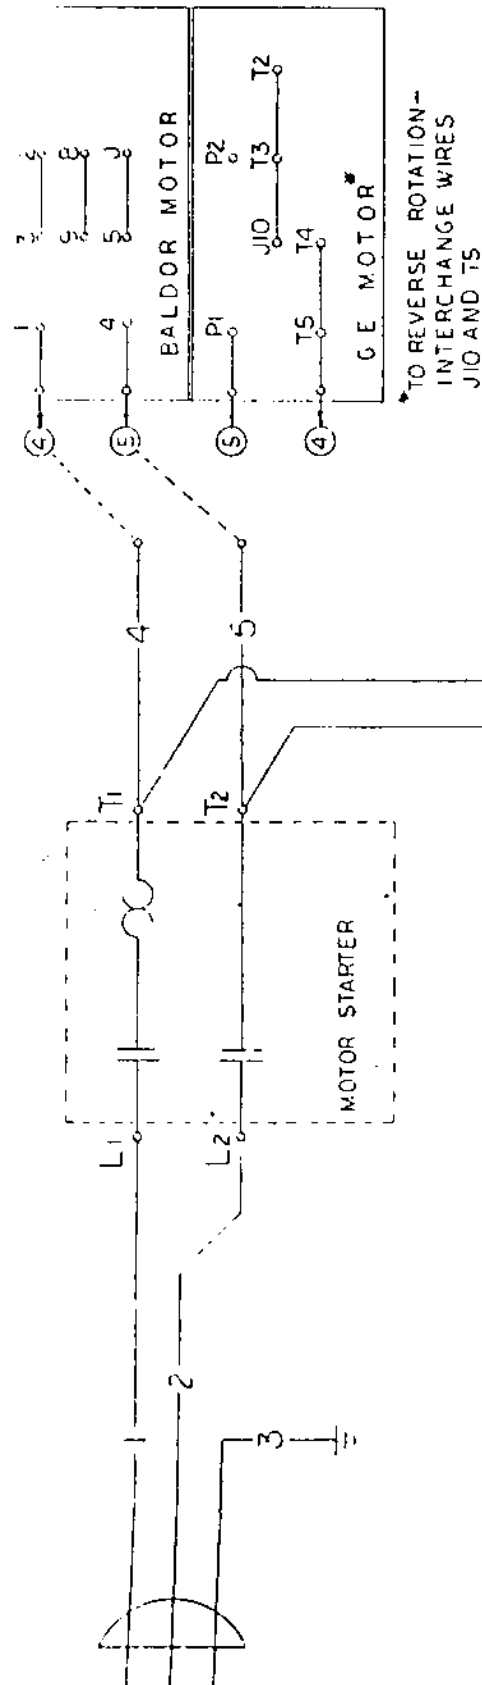

10  
WIRING DIAGRAM

FOR MACHINES WITH AUTOMATIC MOTOR CUT-OFF  
220 VOLT CONTROL CIRCUIT

① - WIRE NUMBER.

WIRING DIAGRAM

FOR MACHINES WITHOUT AUTOMATIC MOTOR CUT-OFF  
WITH 220 VOLT CONTROL CIRCUIT

**PANZITTA SALES & SERVICE**  
72 George Avenue  
Wilkes-Barre, PA 18705  
570-822-6720 800-822-6720  
www.panzittasales.com

**PANZITTA SALES & SERVICE**  
 72 George Avenue  
 Wilkes-Barre, PA 18705  
 570-822-6720 800-822-6720  
 www.panzittasales.com

FOR MACHINES W/O AUTOMATIC MOTOR CUT-OFF

Code	Part Number	Part Name			Quantity Required					
			FROM	TO						
-	60550	Motor Starter Wire Assembly			1					
1		White	Plug	Start L1						
2		Black	Plug	Start L2						
3		Green	Plug	Gr. Grd. Box						
4	-	Motor Wire-10 Ga.Purple-30"	Start T1	Mtr.T4-T5	1					
5	-	Motor Wire-10 Ga.Red -30"	Start T2	Mtr. P1	1					
6	60551	Wire Assy.-18 Ga.Orange-14"	Start T1	S1-C	1					
7	60552	Wire Assy.-18 Ga. " 6"	Start T1	S2-C	1					
8-9	60609	Wire Assy.-18 Ga. " "	K1-4	K1-B,S1-NC	1					
10-11	60610	Wire Assy.-18 Ga. " "	K1-8	K1-7,S3-NC	1					
12	60611	Wire Assy.-18 Ga. " 48	S2-NC	S3-C	1					
13	60554	Wire Assy.-18 Ga. " 24	S2-NO	S4-C	1					
14	60555	Wire Assy.-18 Ga. " 32	S4-NC	SOL-F-1	1					
15	60612	Wire Assy.-18 Ga. " 32	K1-5	SOL-R-1	1					
16	-	Wire Assy.-18 Ga. " 3	SOL-F2	SOL-R-2	1					
17	60556	Wire Assy.-18 Ga. " 40	SOL-R-2	Grd. Box	1					
18	60613	Wire Assy.-18 Ga. " 12	K1-A	Grd. Box	1					
19	60320	Plug(included in 60550)			1					