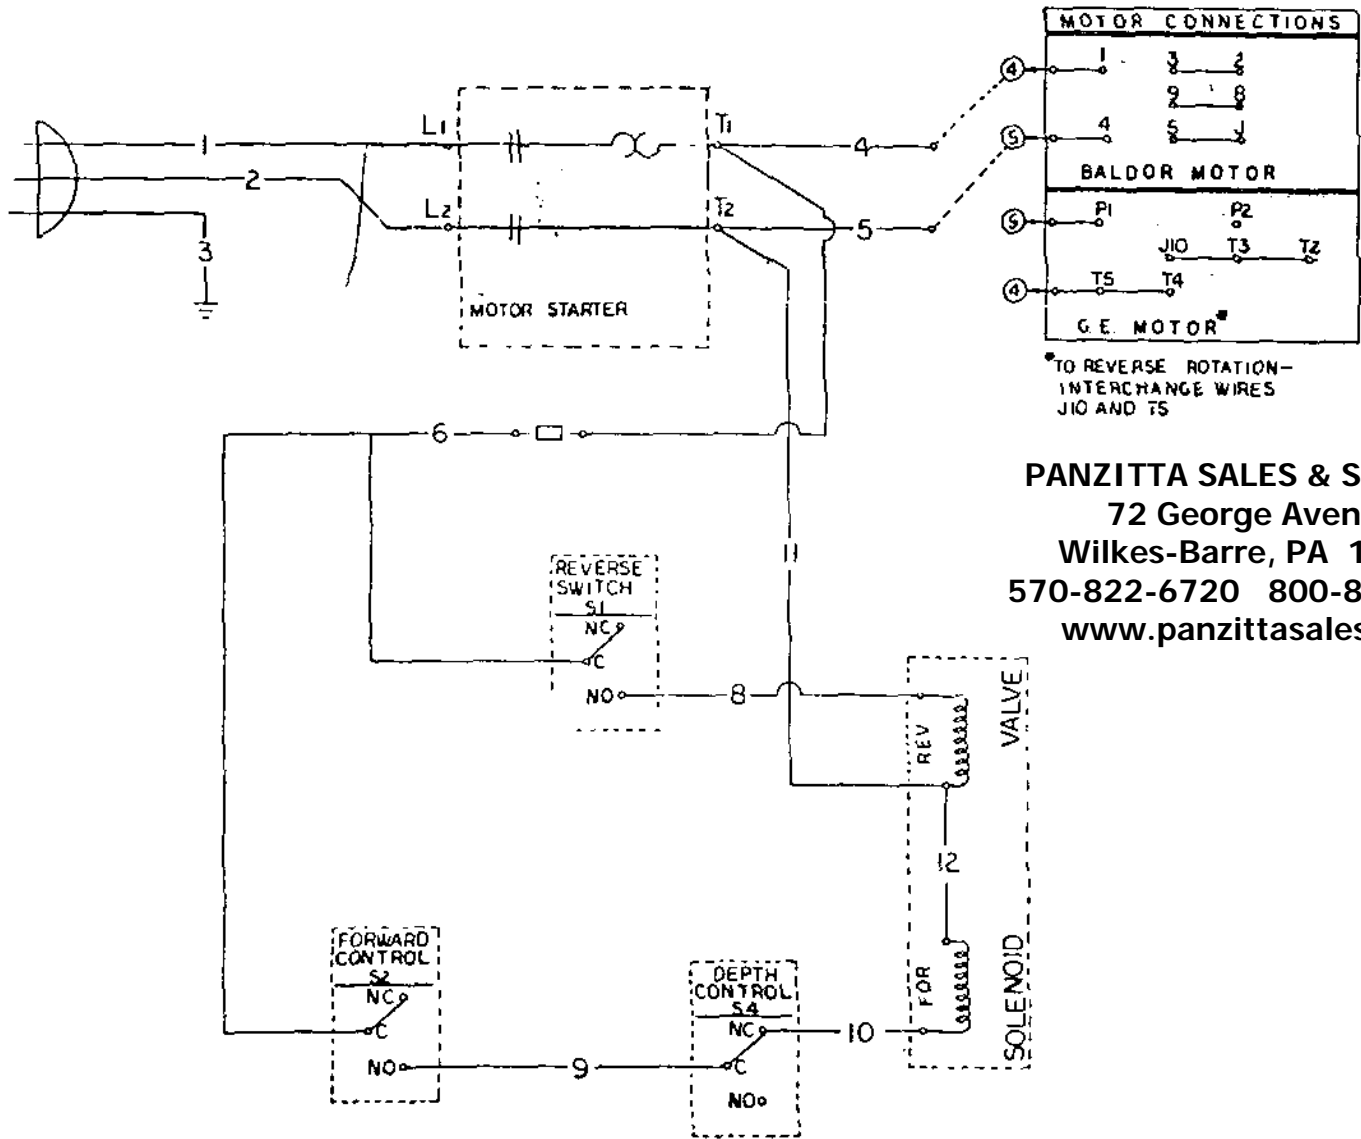

WIRING-MODELS MC39 & MS19-220V CONTROL CIRCUIT

PANZITTA SALES & SERVICE
72 George Avenue
Wilkes-Barre, PA 18705
570-822-6720 800-822-6720
www.panzittasales.com

Qty	Part Number	Part Name	Quantity Required Per Model						
			MC39	MS19					
	60550	Power Cord Assembly							
1		White Plug L1							
1		Black Plug L2							
1		Green Plug Ground							
4	-	Motor Wire - 10 Ga. Purple - 30"	1	1					
5	-	Motor Wire - 10 Ga. Red - 30"	1	1					
6	60639	Wire Assy. - 18 Ga. T1 S1-S2	1	1					
7	60865	Wire Assy. - 10 Ga. Green 17 Motor Ground	1	1					
8	60553	Wire Assy. - 18 Ga. Orange 42 S1-NO Sol R-1	1	1					
9	60554	Wire Assy. - 18 Ga. Orange 24 S2-NO S4-C	1	1					
10	60555	Wire Assy. - 18 Ga. Orange 36 S4-NC Sol F-1	1	1					
11	60556	Wire Assy. - 18 Ga. Orange 52 Sol-R2 T2	1	1					
12	-	Wire - 18 Ga. Orange 3 Sol-R2 Sol-F2	1	1					
13	60337	Closed End Splice Motor Motor	3	3					
1	60320	Plug (Included in 60550)							
1	60446	Fuse-2 Amp 1/4 x 1-1/4 (Included in 60639)