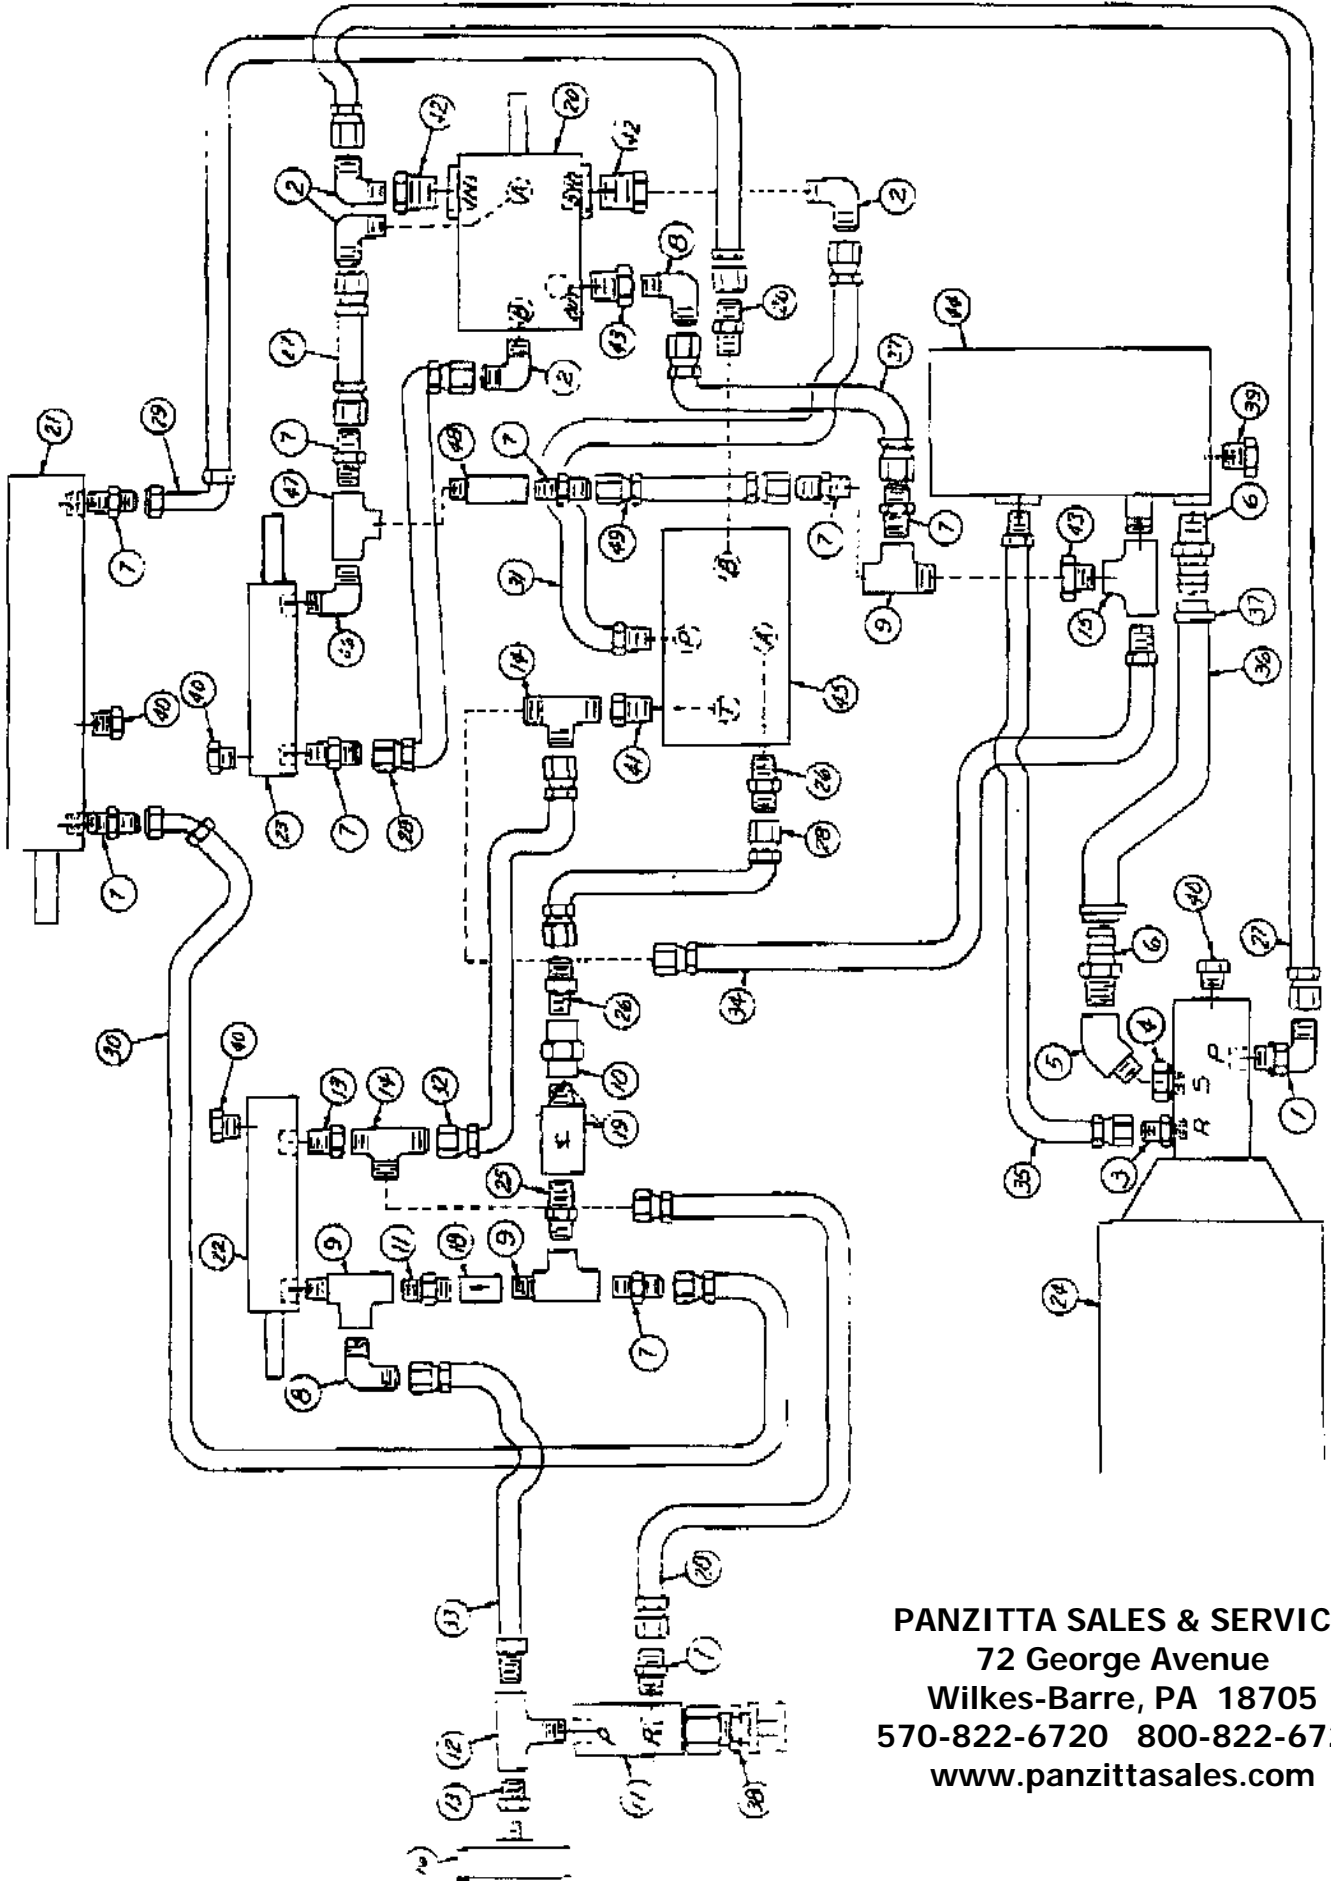

P. 9
HYDRAULIC DIAGRAM

PANZITTA SALES & SERVICE
72 George Avenue
Wilkes-Barre, PA 18705
570-822-6720 800-822-6720
www.panzittasales.com

PANZITTA SALES & SERVICE
72 George Avenue
Wilkes-Barre, PA 18705
570-822-6720 800-822-6720
www.panzittasales.com

P-7
HYDRAULIC DIAGRAM
(CON'T.)

Code	Part Number	Part Name	Quantity Required Per Model			
1	60168	90° Elbow 3/8 O'Ring to JIC 9/16-18	1			
2	60053	90° Elbow-Male 1/2 NPT to JIC 9/16-18	4			
3	60111	Straight Connector O'Ring to JIC 1/2-20	1			
4	60113	Adapter - 3/4-16 O'Ring to 1/2 NPT	1			
5	60169	45° Street Elbow 1/2 NPT	1			
6	11282	Barb - Hose Fitting 1/2 NPT - 3/4 ID Hose	2			
7	60052	Male Connector - 3/8 NPT x JIC 9/16-18	9			
8	60054	90° Male Elbow Adapter 3/8 NPT x JIC 9/16-18	2			
9	60545	Male Run Tee 3/8 NPT	3			
10	60546	Coupling 1/2 NPT	1			
11	CP-2253	Hex Nipple 3/8 NPT	1			
12	60059	Male Branch Tee 3/8 NPT	1			
13	CP-2878	Pipe Bushing 3/8 NPT x 1/4 NPT	2			
14	60060	Male Run Tee 1/4 NPT x 9/16-18 JIC x 9/16-18 JIC	2			
15	CP-3520	Pipe Tee 1/2 NPT	1			
16	60085	Pressure Gauge	1			
17	60082	Relief Valve	1			
18	60083	Check Valve	1			
19	60509	Flow Check Valve	1			
20	60079	Hydraulic Valve - (Cross)	1			
21	60430	Main Hydraulic Cylinder	1			
22	60077	Back Pressure Hydraulic Cylinder	1			
23	60078	Expander Hydraulic Cylinder	1			
24	60075	Motor & Pump Assembly	1			
25	13665	Hex Nipple 1/2 NPT x 3/8 NPT	1			
26	60061	Adapter - Male Connector 1/2 NPT x 9/16-18 JIC	3			
27	60065	Hose Ass'y. 3/8 ID: 26-1/2 Long	3			
28	60547	Hose Ass'y. 3/8 ID: 19-1/2 Long	1			
29	60064	Hose Ass'y. 3/8 ID: 10 Long	1			
30	60063	Hose Ass'y. 3/8 ID: 35-1/4 Long	1			
31	60072	Hose Ass'y. 3/8 ID: 22 Long	1			
32	60070	Hose Ass'y. 3/8 ID: 15-3/8 Long	1			
33	60068	Hose Ass'y. 3/8 ID: 10-1/4 Long	1			
34	60069	Hose Ass'y. 3/8 ID: 31 Long	1			
35	60412	Hose Ass'y. 1/4 ID: 22 Long	1			
36	60074	Hose - Suction 3/8 ID	2			
37	CP-6303	Hose Clamp	1			
38	60058	Bulkhead Nut	1			
39	CP-5537	Pipe Plug 1/2 NPT	1			
40	CP-3698	Pipe Plug 3/8 NPT	1			
41	CP-2755	Pipe Bushing 1/2 x 1/4	2			
42	CP-7074	Pipe Bushing 3/4 x 1/2	2			
43	60312	Pipe Bushing 1/2 x 3/8	1			
44	60027	Oil Reservoir	1			
45	60080	Control Valve	1			
46	60694	90° Male Elbow 5/8 NPT	1			
47	CP-3052	Tee - Female 5/8 NPT	1			
48	60693	Relief Valve 5/8 NPT	1			
49	60052	Hose Assembly 3/8 ID: 12-3/4 Long	1			
5	60561	5 Gallons Hydraulic Fluid (Bulk)