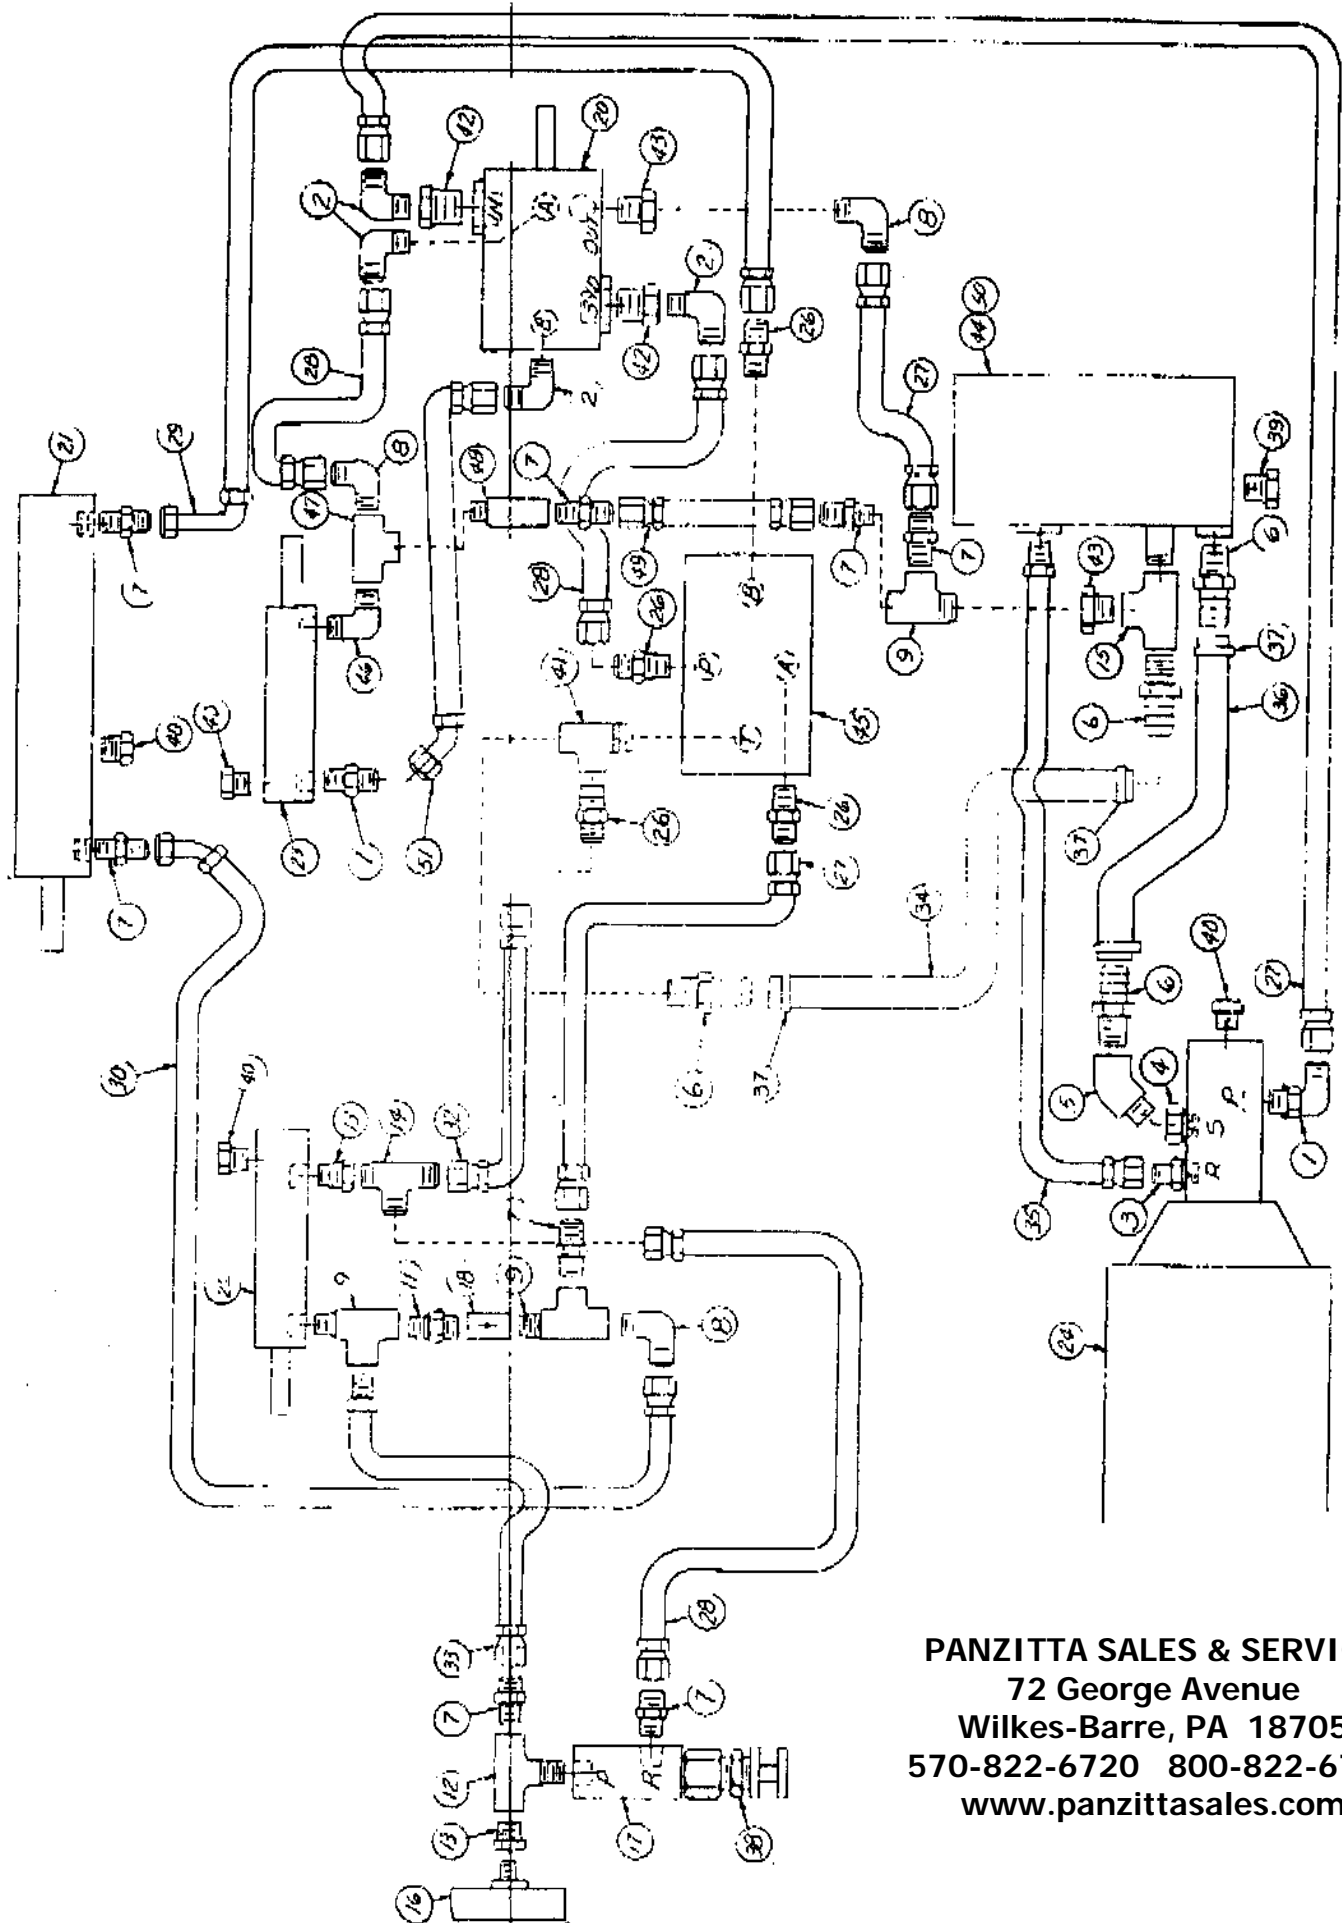

HYDRAULIC DIAGRAM MODELS MX29 & MS19

PANZITTA SALES & SERVICE
72 George Avenue
Wilkes-Barre, PA 18705
570-822-6720 800-822-6720
www.panzittasales.com

PANZITTA SALES & SERVICE
72 George Avenue
Wilkes-Barre, PA 18705
570-822-6720 800-822-6720
www.panzittasales.com

Code	Part Number	Part Name	Quantity Required Per Model								
			MS19	MS19							
1	60368	90° Elbow	3/8 ORB x 9/16 - 18 JIC	1	1						
2	60053	90° Elbow - Male	1/2 NPT x " "	4	4						
3	60414	Straight Connector	1/2 ORB x 1/2 - 20 JIC	1	1						
4	60413	Adapter	3/4 ORB x 1/2 NPT	1	1						
5	60369	45° Street Elbow	1/2 NPT	1	1						
6	11232	Barb Hose Fitting	1/2 NPT x 3/4 ID Hose	4	4						
7	60052	Male Connector	3/8 NPT x 9/16 - 18 JIC	9	9						
8	60054	90° Male Elbow Adapter	" " "	3	3						
9	60545	Male Run Tee	3/8 NPT	3	3						
11	CP-2253	Hex Nipple	3/8 NPT	1	1						
12	60059	Male Branch Tee	3/8 NPT	1	1						
13	CP-287R	Pipe Bushing	3/8 NPT x 1/4 NPT	2	2						
14	60060	Male Run Tee	1/4 NPT(1) x 9/16 - 18 JIC(2)	1	1						
15	CP-3570	Pipe Tee	1/2 NPT	1	1						
16	60085	Pressure Gauge		1	1						
17	60082	Relief Valve		1	1						
18	60083	Check Valve		1	1						
20	60079	Hydraulic Valve (Cross)		1	1						
21	60430	Main Hydraulic Cylinder		1	1						
22	60077	Back Pressure Hydraulic Cylinder		1	1						
23	60078	Expander Hydraulic Cylinder		1	1						
24	60075	Motor and Pump Assembly		1	1						
26	60061	Male Connector	1/2 NPT x 9/16 - 18 JIC	4	4						
27	60065	Hose Assy - 3/8 ID	25 1/2 Long	3	3						
28	60547	" " "	19 1/2 Long	3	3						
29	60064	" " "	40 Long	1	1						
30	60864	" " "	24 Long	1	1						
32	60070	" " "	15 3/8 Long	1	1						
33	60068	" " "	10 1/4 Long	1	1						
34	60866	Hose - Return 3/8 ID		1	1						
35	60412	Hose Assy 1/4 ID	22 Long	1	1						
36	60074	Hose - Suction 3/4 ID	35 Long	1	1						
37	CP-6303	Hose Clamp		4	4						
38	60058	Bulkhead Nut		1	1						
39	CP-5537	Pipe Plug	1/2 NPT	1	1						
40	CP-3638	" " (Replacement Only)	3/8 NPT	4	4						
41	14313	Street Tee	1/2 NPT	1	1						
42	CP-2074	Bushing - Pipe	3/4 x 1/2	2	2						
43	60312	" "	1/2 x 3/8	2	2						
44	60623	Oil Reservoir Str.		1	1						
45	60931	Control Valve		1	1						
46*	61063	90° Male Elbow (Use w/Lantex Cylinder only)	3/8 NPT x 1/2 NPT	1	1						
47	CP-3962	Tee - Female	3/8 NPT	1	1						
48	60693	Relief Valve	3/8 NPT	1	1						
49	60062	Hose Assy - 3/8 ID	11 3/4 Long	1	1						
50	60382	Inlet Strainer (In Oil Reservoir)		1	1						
51	61092	Hose Assy - 3/8 ID	22 Long	1	1						
46*	60694	90° Male Elbow	3/8 NPT x 3/8 NPT	1	1