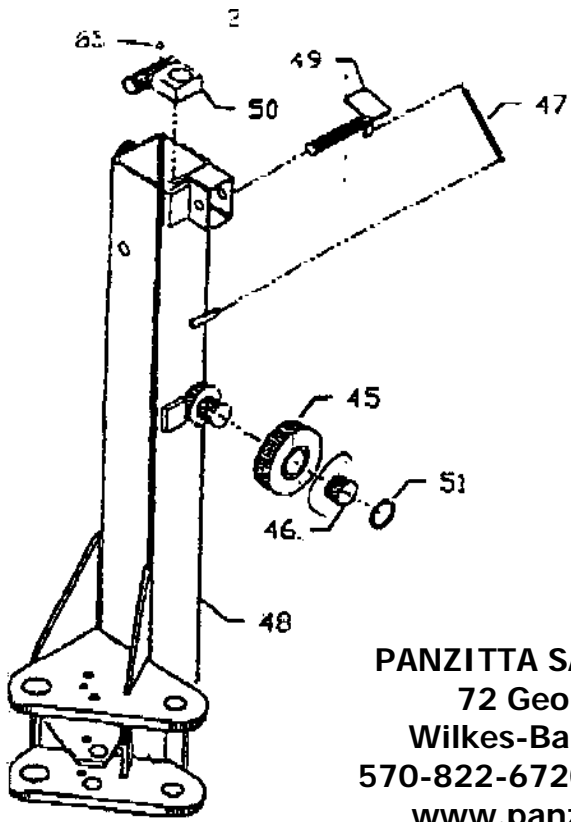

COLUMN ASSEMBLY

NO	PART NUMBER	PART NAME	T-PRO-7 QTY	T-PRO-7W QTY	T-PRO-7L QTY	T-PRO-7WL QTY
1	300135-1	COLUMN-DRIVE SIDE	1		1	
	300135-3	COLUMN-DRIVE SIDE		1		1
2	300165	COVER-LOCK	1		1	
	300594	COVER-LOCK		1		1
3	300465	COVER-CLEVIS	1	1	1	1
4	300069	LOWER SHEAVE	1	1	1	1
5	300397	SPRING-LOCK RELEASE	1	1	1	1
6	300449	ANGLE-LOCK RELEASE	1	1	1	1
7	300574	ROD-LOCK RELEASE	1	1	1	1
8	300284	KNOB-LOCK RELEASE	1	1	1	1
9	300178	LINK-LOCK RELEASE	2	2	2	2
10	300450	LINK-LOCK RELEASE	1	1	1	1
11	300596	CHANNEL-LOCK RELEASE	1	1	1	1
12	300134-1	COLUMN-DRIVEN SIDE	1		1	
	300134-3	COLUMN-DRIVEN SIDE		1		1
13	500396-3	SELF LUBE BEARING	1	1	1	1
14	1/4-20 X 3/8	HEX HEAD BOLT	4	4	4	4
15	1/4	FLAT WASHER	4	4	4	4
16	300218-12	EXT RETAINING RING	1	1	1	1
17	#10-32 X 1	PHILHEAD MACHINE SCREW	3	3	3	3
18	3/16	FLAT WASHER	8	8	8	8
19	#10-32	NYLON INSERT HEX HEAD NUT	4	4	4	4
20	3/8-16	HEX NUT	1	1	1	1
21	3/16 X 7/16	ROLL PIN	3	3	3	3
22	500388	ANCHOR BOLT ASSY	6	6	6	6
23	#10-32 X 3/4	PHILHEAD MACHINE SCREW	1	1	1	1
24	5/32 X 3/4	ROLL PIN	2	2	2	2