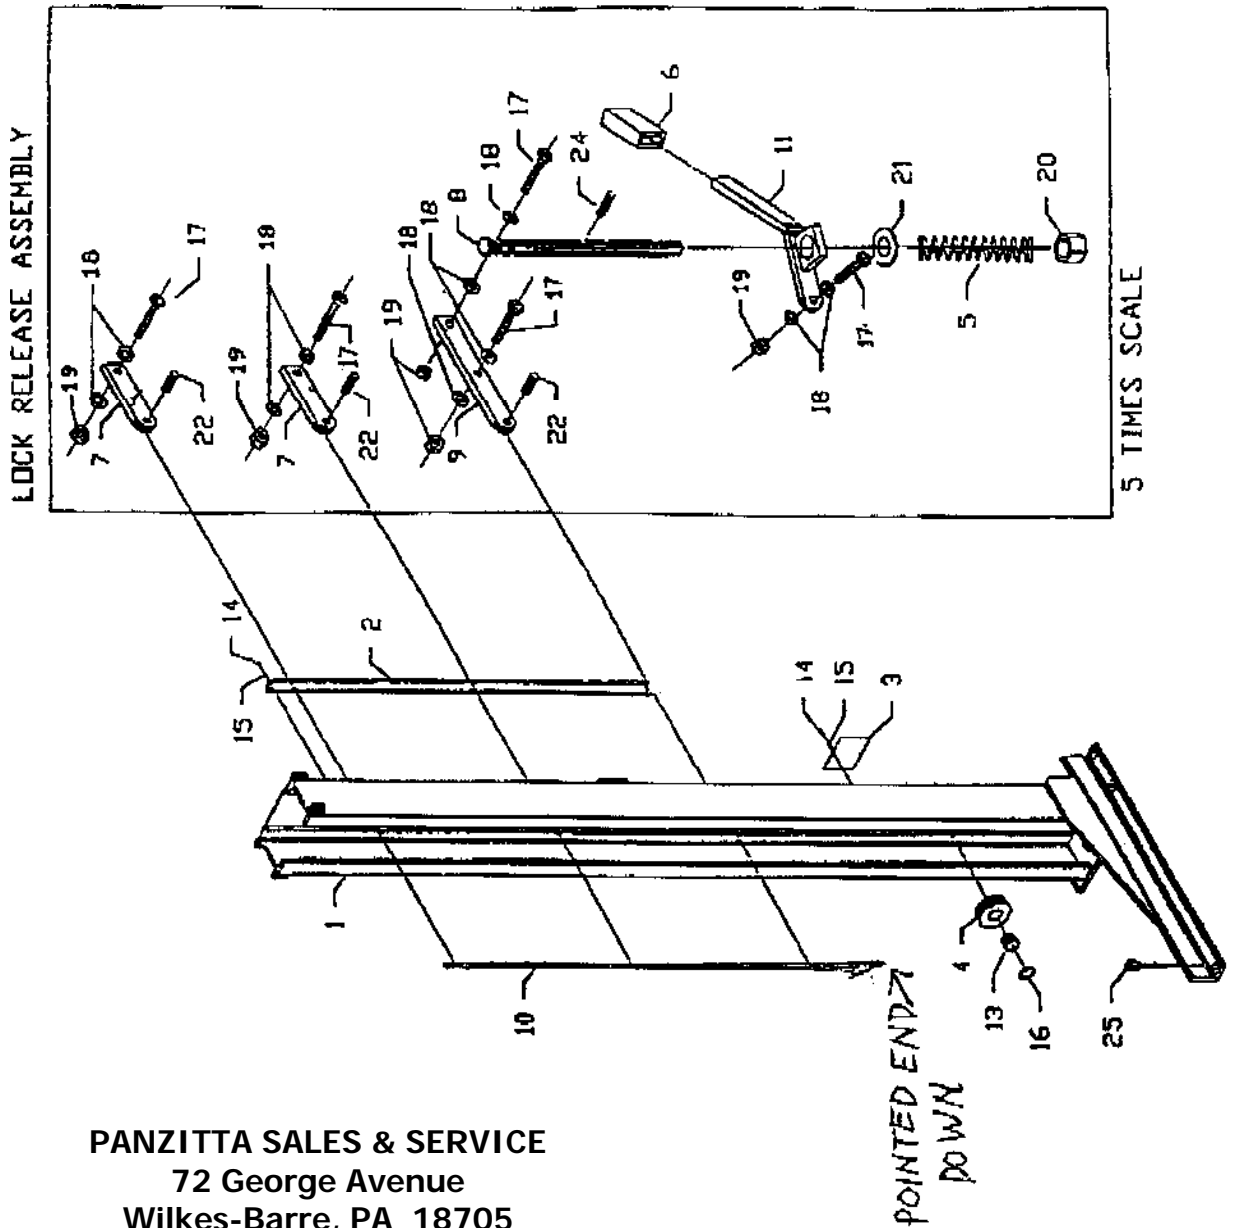

TPRO-7 PARTS MANUAL

PANZITTA SALES & SERVICE
72 George Avenue
Wilkes-Barre, PA 18705
570-822-6720 800-822-6720
www.panzittasales.com

PANZITTA SALES & SERVICE
72 George Avenue
Wilkes-Barre, PA 18705
570-822-6720 800-822-6720
www.panzittasales.com

COLUMN ASSEMBLY

NO	PART NUMBER	PART NAME	T-PRO-7 QTY	T-PRO-7W QTY	T-PRO-7L QTY	T-PRO-7WL QTY
1	300135-1	COLUMN-DRIVE SIDE	1		1	
	300135-3	COLUMN-DRIVE SIDE		1		1
2	300165	COVER-LOCK	1		1	
	300594	COVER-LOCK		1		1
3	300465	COVER-CLEVIS	1	1	1	1
4	300069	LOWER SHEAVE	1	1	1	1
5	300397	SPRING-LOCK RELEASE	1	1	1	1
6	300449	ANGLE-LOCK RELEASE	1	1	1	1
7	300574	ROD-LOCK RELEASE	1	1	1	1
8	300284	KNOB-LOCK RELEASE	1	1	1	1
9	300178	LINK-LOCK RELEASE	2	2	2	2
10	300450	LINK-LOCK RELEASE	1	1	1	1
11	300596	CHANNEL-LOCK RELEASE	1	1	1	1
12	300134-1	COLUMN-DRIVEN SIDE	1		1	
	300134-3	COLUMN-DRIVEN SIDE		1		1
13	500396-3	SELF LUBE BEARING	1	1	1	1
14	1/4-20 X 3/8	HEX HEAD BOLT	4	4	4	4
15	1/4	FLAT WASHER	4	4	4	4
16	300218-12	EXT RETAINING RING	1	1	1	1
17	#10-32 X 1	PHILHEAD MACHINE SCREW	3	3	3	3
18	3/16	FLAT WASHER	8	8	8	8
19	#10-32	NYLON INSERT HEX HEAD NUT	4	4	4	4
20	3/8-16	HEX NUT	1	1	1	1
21	3/16 X 7/16	ROLL PIN	3	3	3	3
22	500388	ANCHOR BOLT ASSY	6	6	6	6
23	#10-32 X 3/4	PHILHEAD MACHINE SCREW	1	1	1	1
24	5/32 X 3/4	ROLL PIN	2	2	2	2