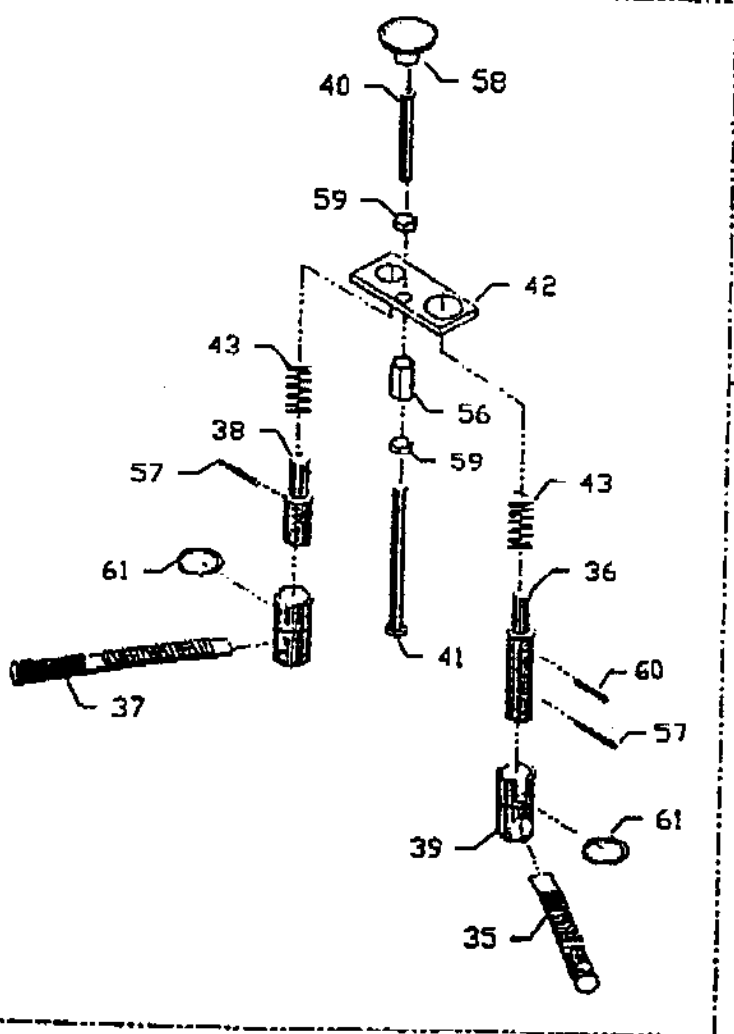

ARM LOCK ASSEMBLY - TWO TIMES SCALE