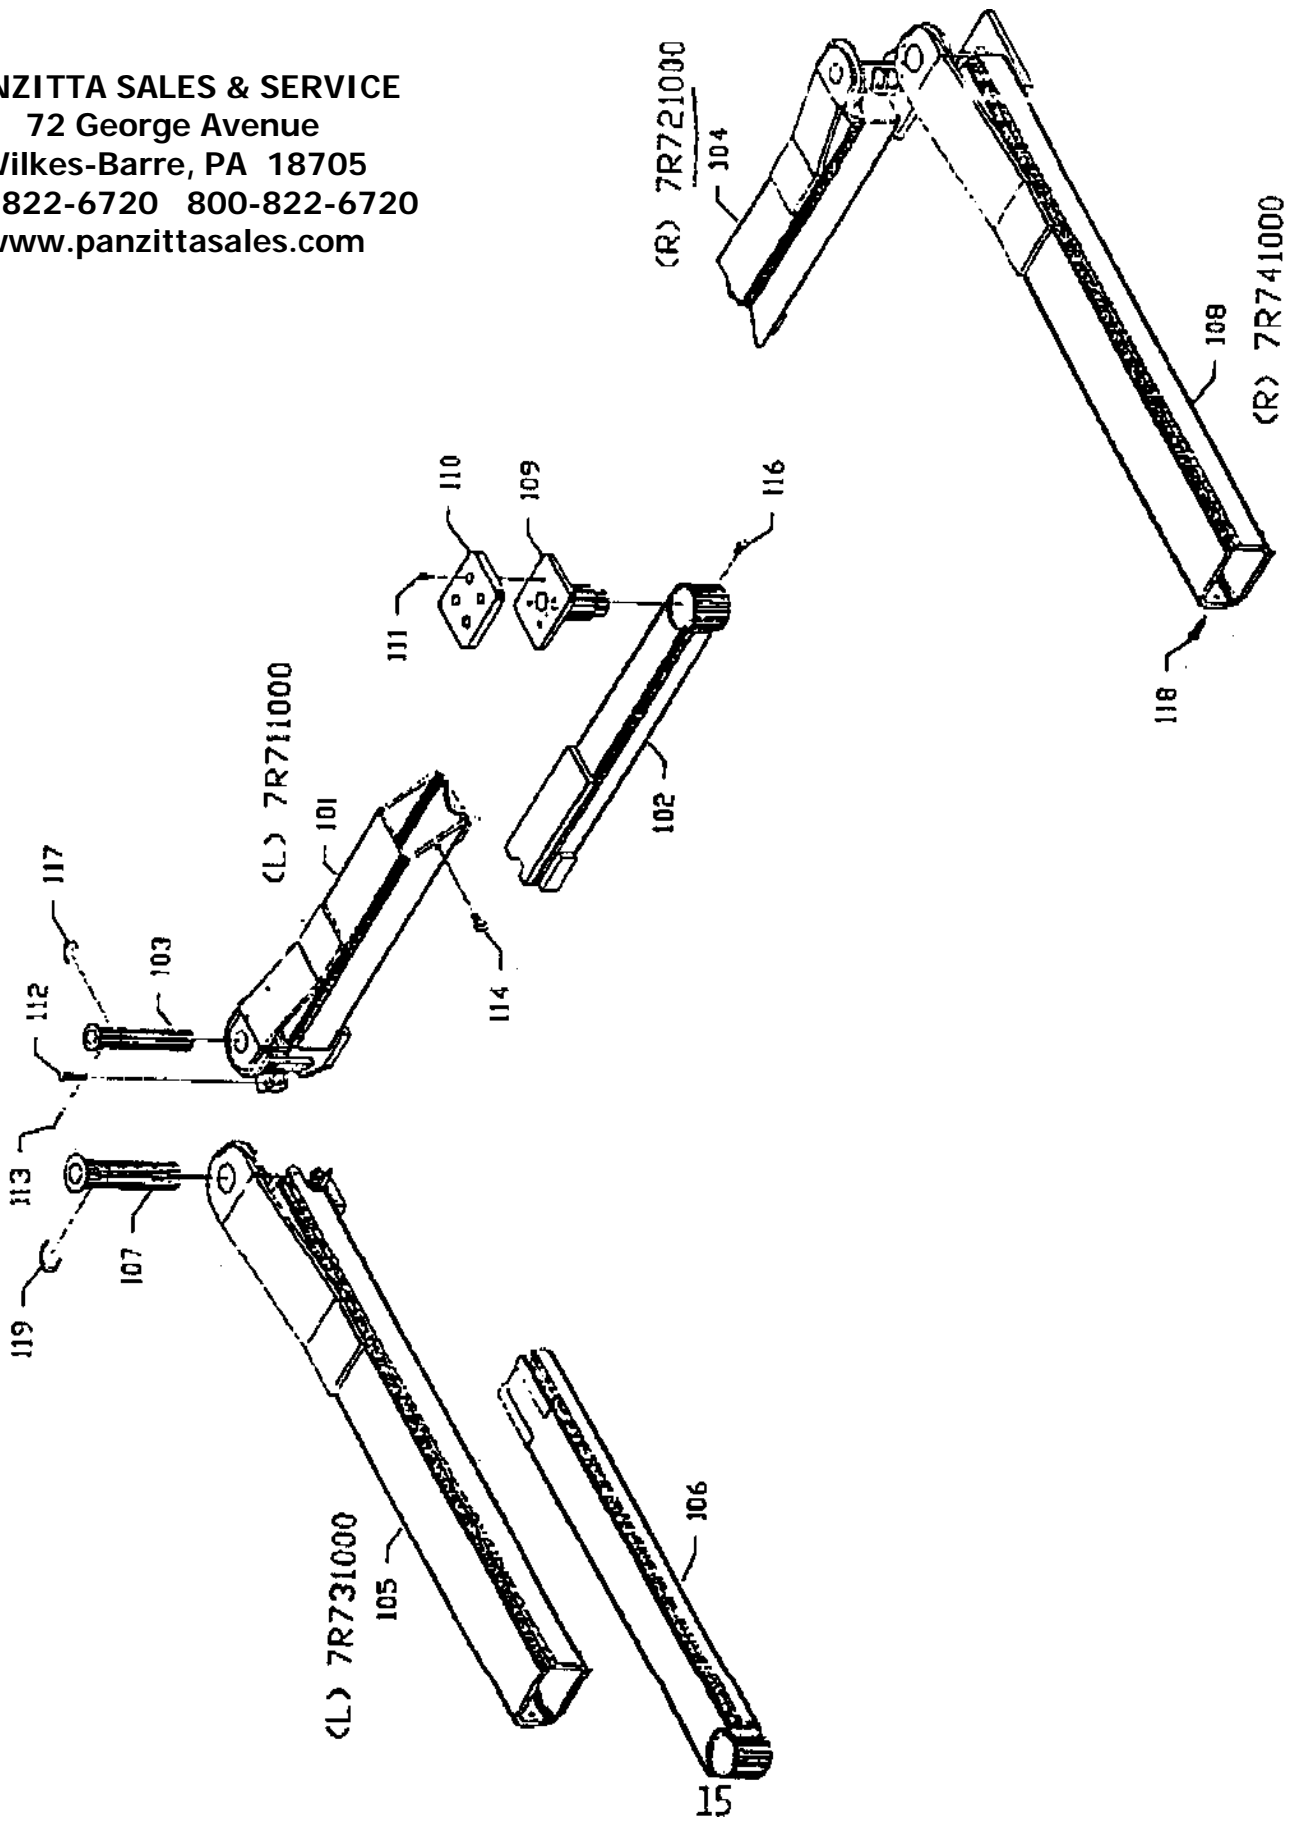

PANZITTA SALES & SERVICE
72 George Avenue
Wilkes-Barre, PA 18705
570-822-6720 800-822-6720
www.panzittasales.com

PANZITTA SALES & SERVICE
72 George Avenue
Wilkes-Barre, PA 18705
570-822-6720 800-822-6720
www.panzittasales.com

ARM ASSEMBLY 7R70000A

NO	PART NUMBER	PART NAME	QTY
101	7R711000	LEFT SHORT SWING ARM	1
102	7R712000	SHORT SLIDE ARM	2
103	7R713000	SHORT ARM PIN	2
104	7R721000	RIGHT SHORT SWING ARM	1
105	7R731000	LEFT LONG SWING ARM	1
106	7R732000	LONG SLIDE ARM	2
107	7R733000	LONG ARM PIN	2
108	7R741000	RIGHT LONG SWING ARM	1
109	LA000000	LIFT ADAPTER	4
110	LA000004	LIFT PAD	4
111	Ø5/16-18 X 1/2 PHMS	PHILIPS PANHEAD MACH. SCREW	16
112	300136	CLEVIS PIN	4
113	Ø3/32 X 1 CP	COTTER PIN	4
114	Ø3/8-16 X 3/4 HB	HEX BOLT G5	2
116	Ø5/16-18 X 1/2 HB	HEX BOLT G5	4
117	2000-112	CRESCENT RING (Ø1 1/8)	2
118	Ø3/8-16 X 5/8 HB	HEX BOLT G5	2
119	2000-150	CRESCENT RING (Ø1 1/2)	2