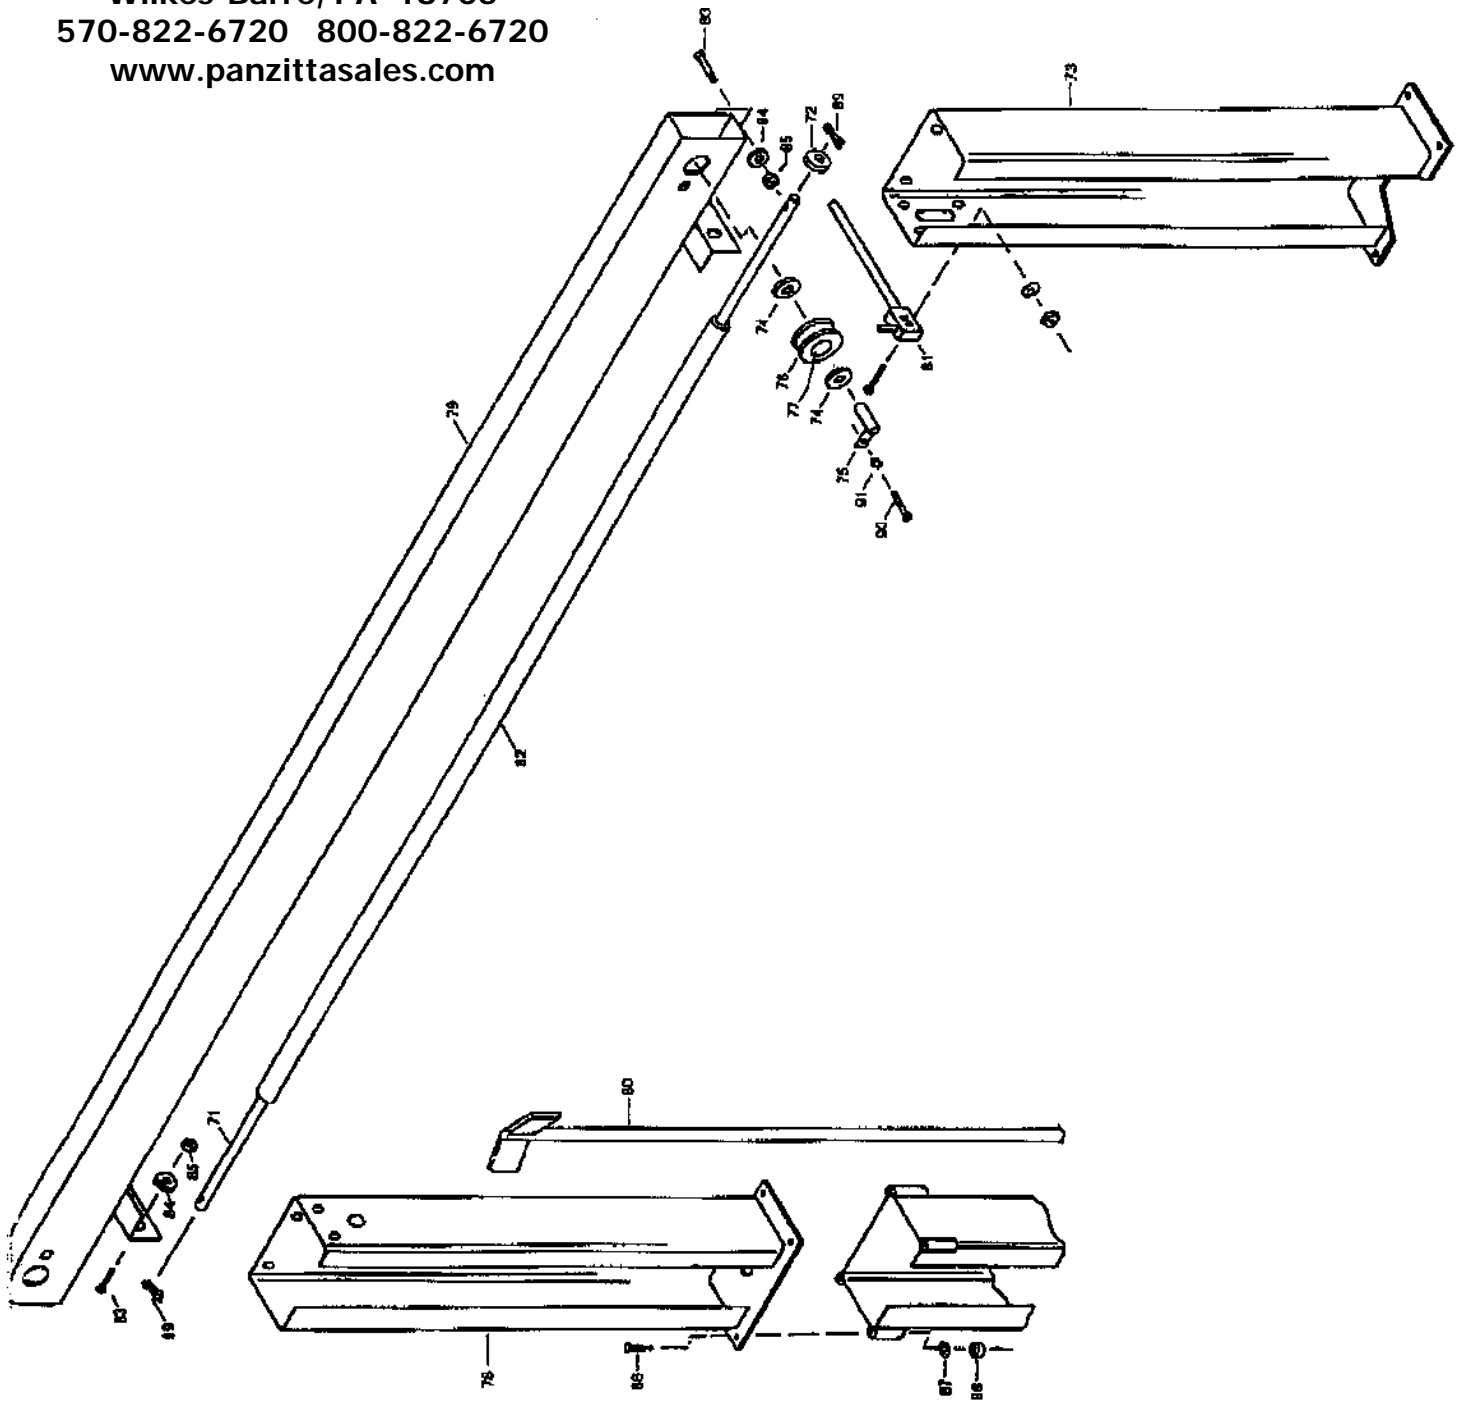

PANZITTA SALES & SERVICE
72 George Avenue
Wilkes-Barre, PA 18705
570-822-6720 800-822-6720
www.panzittasales.com

PANZITTA SALES & SERVICE
72 George Avenue
Wilkes-Barre, PA 18705
570-822-6720 800-822-6720
www.panzittasales.com

OVERHEAD BEAM ASSEMBLY 7R50000A

NO	PART NUMBER	PART NAME	QTY
71	300470	LIMIT SWITCH CONDUIT	1
72	Ø¾ FW	SAE FLAT WASHER	1
73	300357	MAIN COLUMN EXTENSION	1
74	7R510006	SHEAVE SPACER	4
75	7R511000	UPPER SHEAVE SHAFT	2
76	7R512001	UPPER SHEAVE	2
77	7R512002 (24DU20)	SELF LUBE BEARING	2
78	300356	SUB COLUMN EXTENSION	1
79	300348-1	OVERHEAD BEAM	1
80	300361	CHAIN SAFETY BAR	1
81	SA630000	LIMIT SWITCH ASSEMBLY	1
82	SA620002	CONDUIT INSULATION	1
83	Ø3/8-16 x 1 HB	HEX BOLT G5	8
84	Ø3/8 SLW	SPLIT LOCK WASHER	8
85	Ø3/8-16 HN	HEX NUT	8
86	Ø½-13 x 2½ HB	HEX BOLT G5	8
87	Ø½ SLW	SPLIT LOCK WASHER	8
88	Ø½-13 HN	HEX NUT	8
89	Ø1/8 x 1 CP	COTTER PIN	2
90	Ø¼-20 x 3/8 HB	HEX BOLT G5	2
91	Ø¼ SLW	SPLIT LOCK WASHER	2