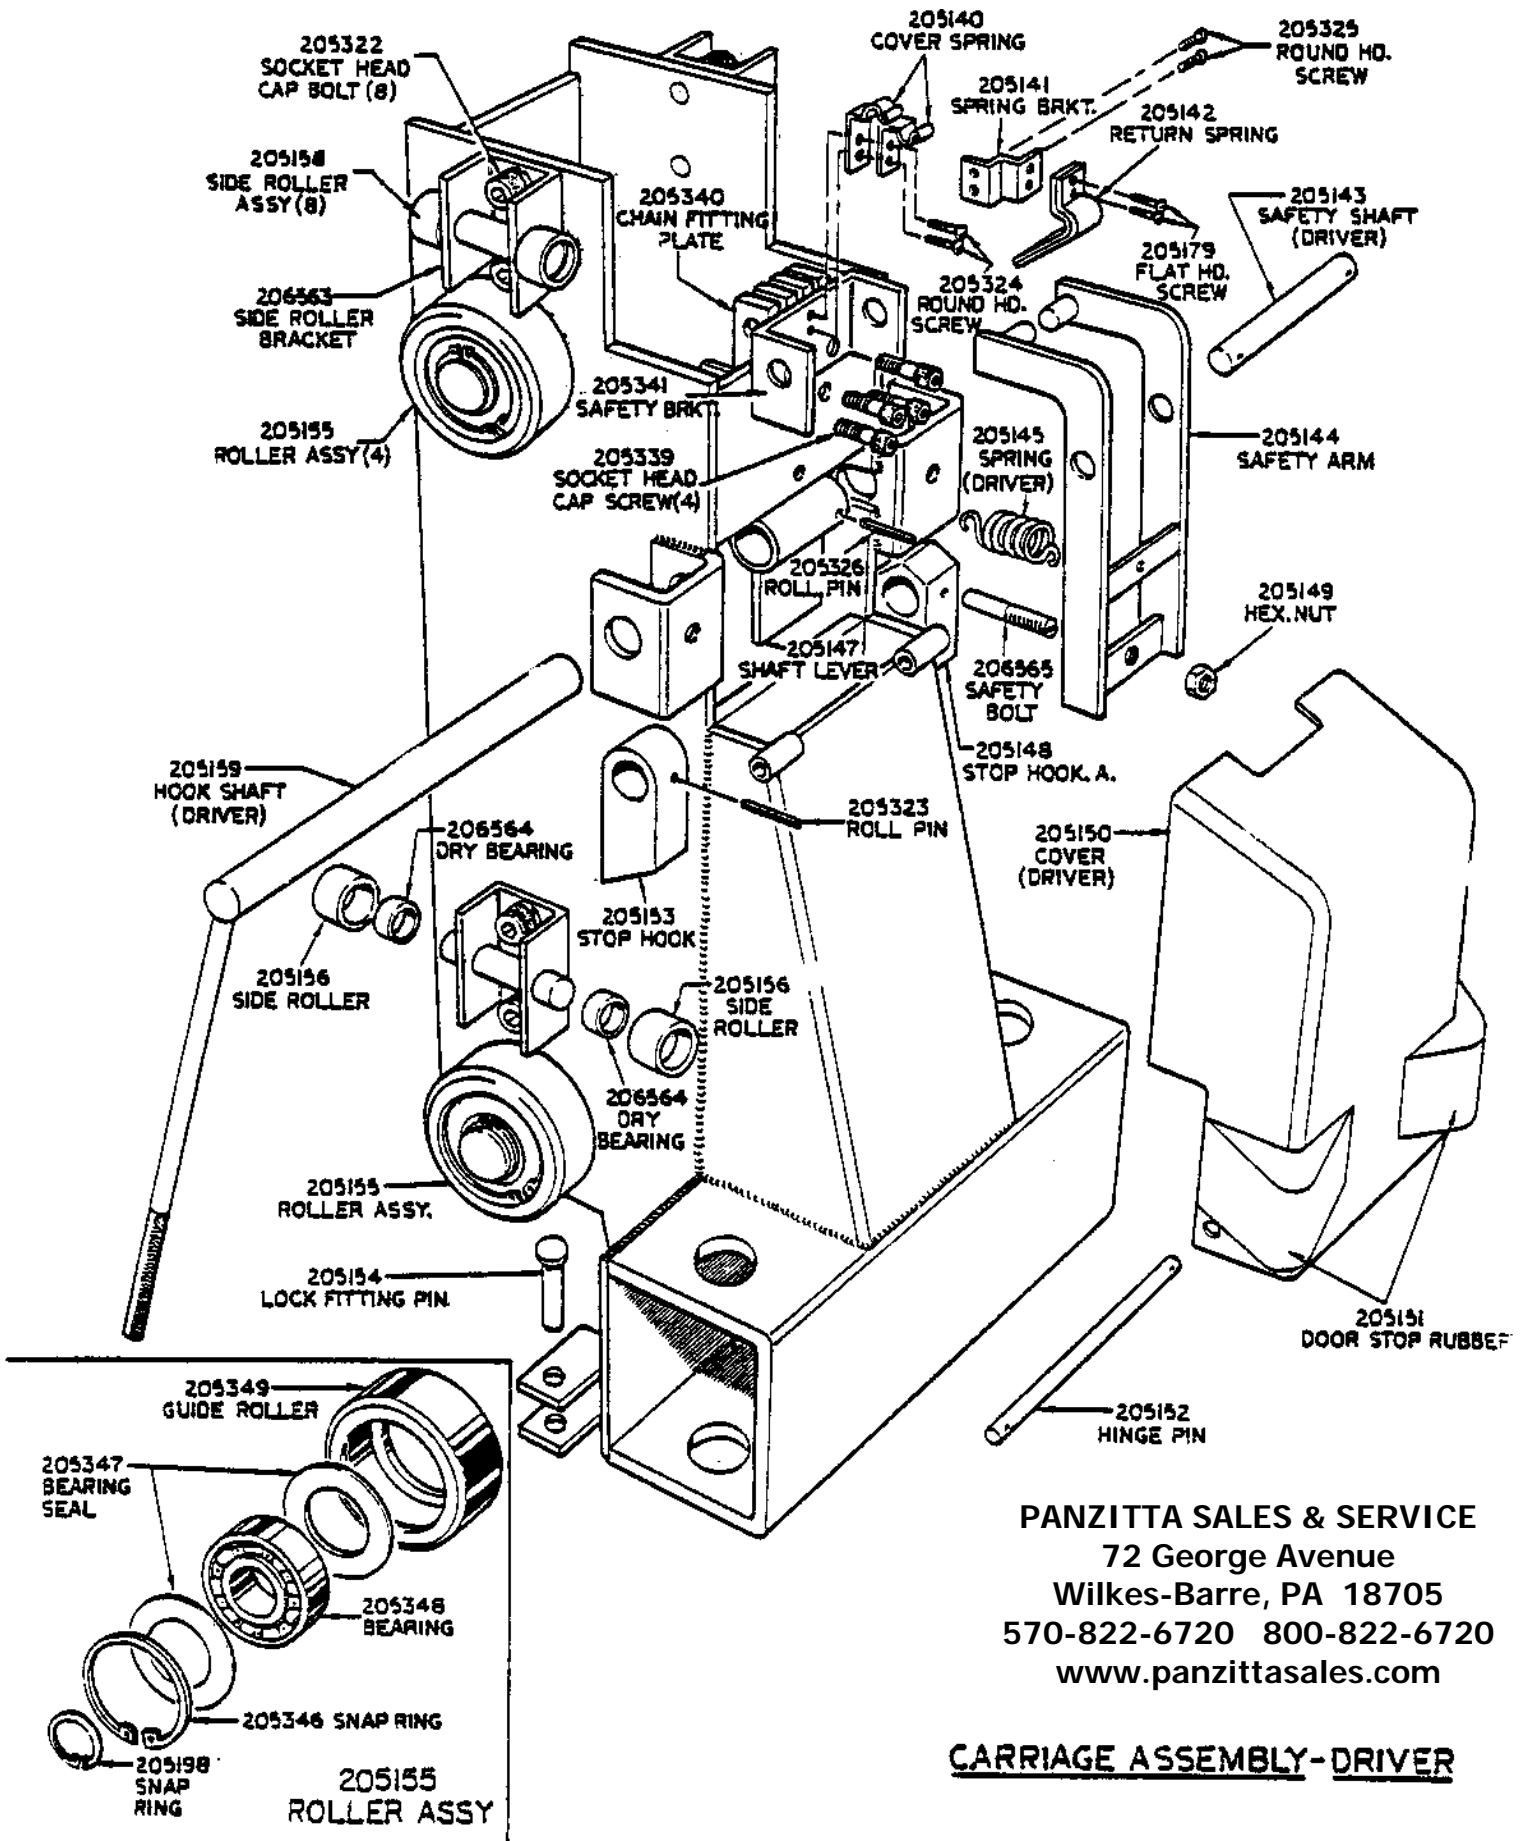

PANZITTA SALES & SERVICE
72 George Avenue
Wilkes-Barre, PA 18705
570-822-6720 800-822-6720
www.panzittasales.com

CARRIAGE ASSEMBLY-DRIVER