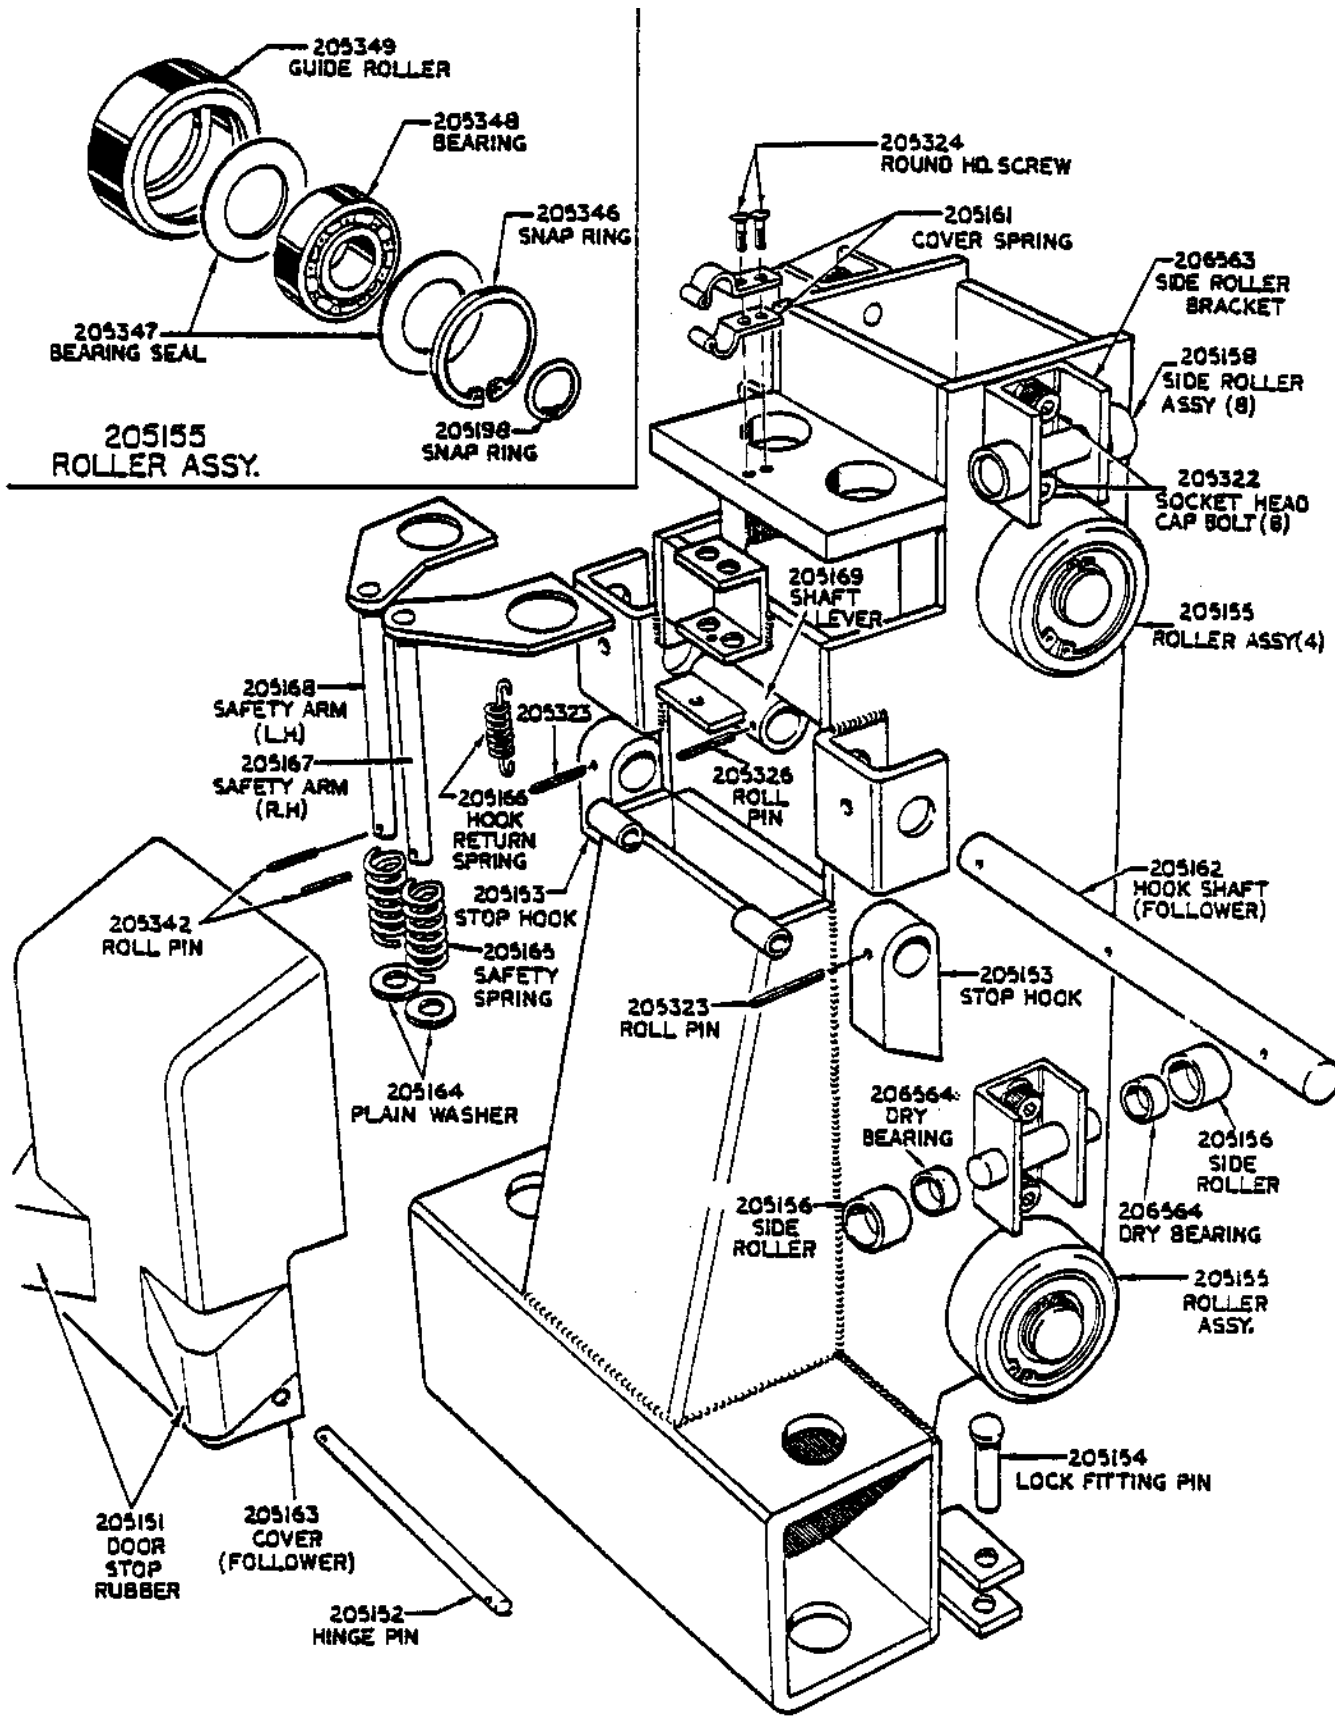

PANZITTA SALES & SERVICE
72 George Avenue
Wilkes-Barre, PA 18705
570-822-6720 800-822-6720
www.panzittasales.com

CARRIAGE ASSEMBLY-FOLLOWER