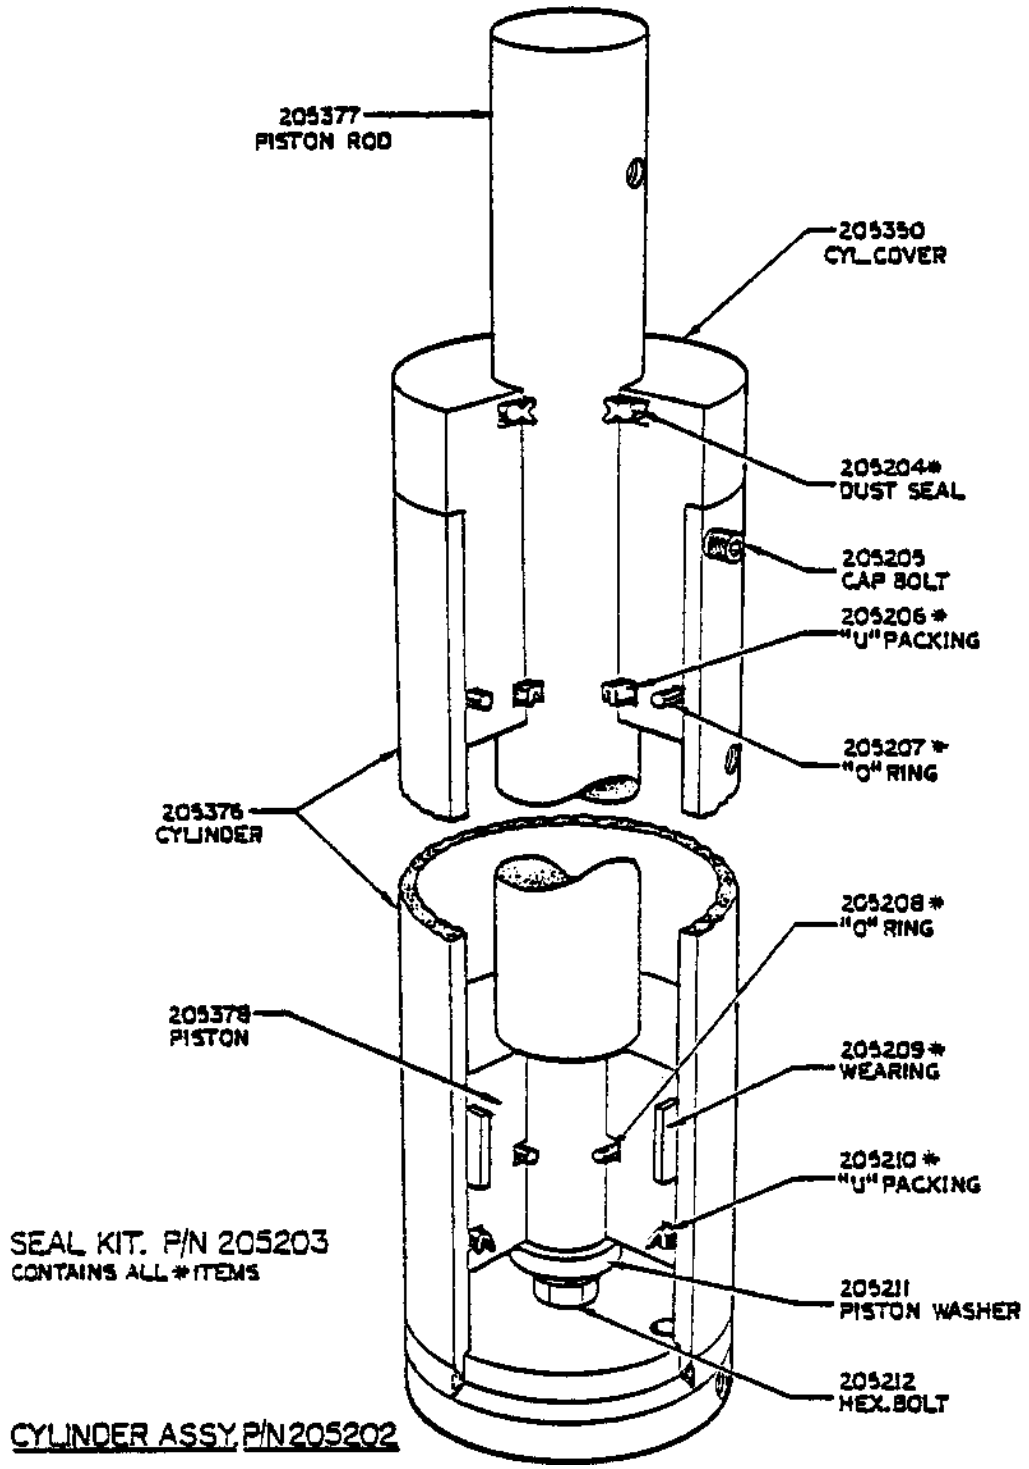

PANZITTA SALES & SERVICE
72 George Avenue
Wilkes-Barre, PA 18705
570-822-6720 800-822-6720
www.panzittasales.com

TP-7.max