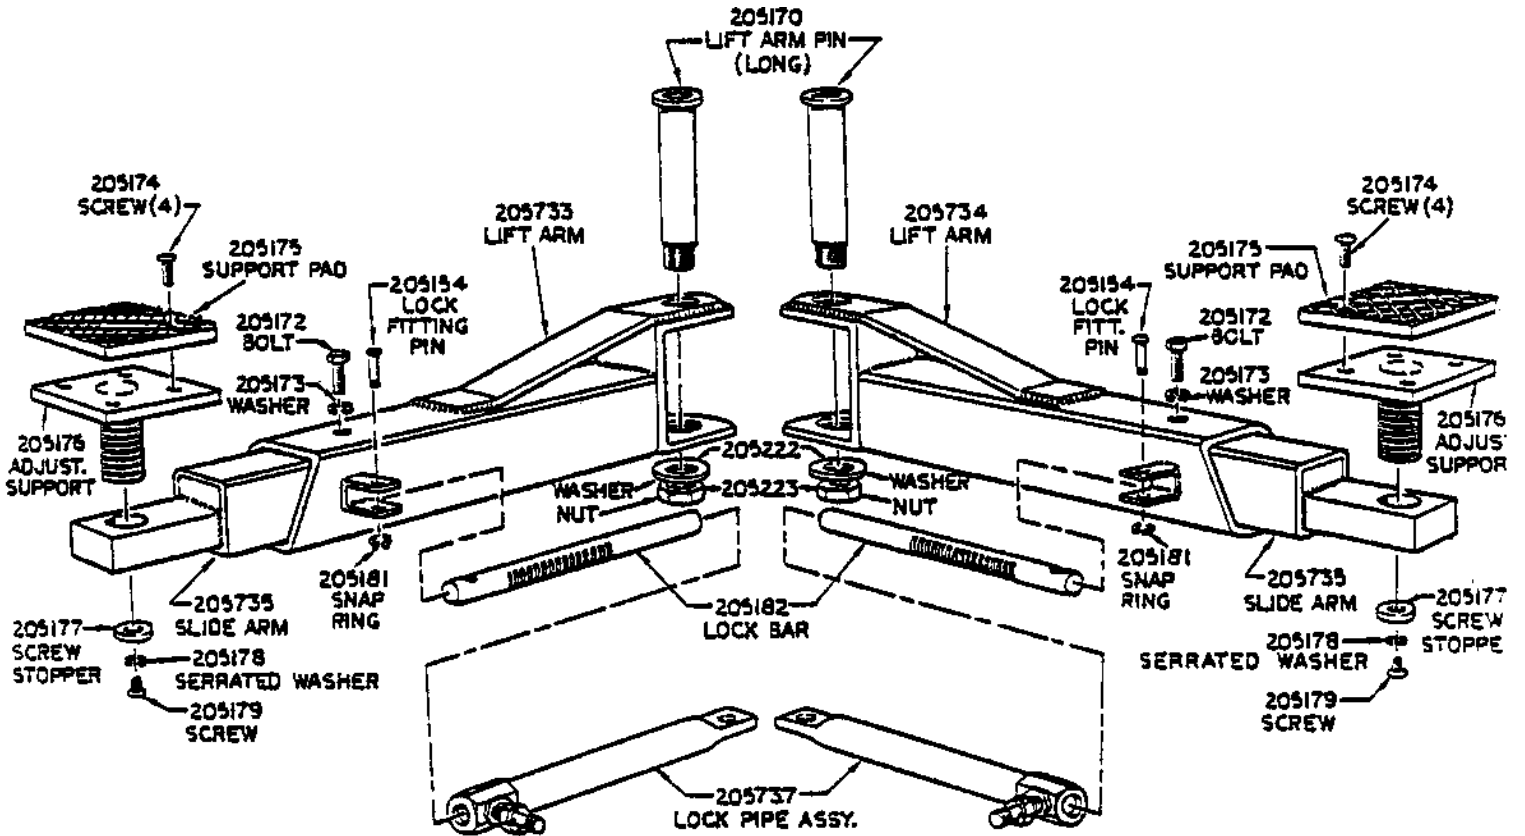

RESERVOIR/CONTROL BOX

No.	DESCRIPTION	PART No.	QTY
1	Upright motor-1 Phase	206496	1
	Upright motor-3 Phase	206497	1
2	Hex.nut	206534	4
3	Key-1 Phase	206531	1
	Key-3 Phase	206567	1
4	Motor/Pump bracket	206529	1
5	Hex.bolt	205311	8
6	Hex.bolt	205313	4
7	Level bar	205308	1
8	Hex.bolt	206566	4
9	Packing	205315	1
10	Coupling B-1 Phase	206596	1
	Coupling B-3 Phase	206568	1
11	Socket head cap screw	205235	1
12	Cushion rubber	205236	1
13	Hex.nut	205237	5
14	Coupling A	205238	1
15	Key	205244	1
16	Gear pump	205243	1
17	"O" Ring	205242	2
18	Pump joint	205245	1
19	Suction joint	205239	1
20	Socket head cap bolt	205240	2
21	Male elbow	205193	1
21A	Relief valve	206540	1
21B	Nipple	206541	1
22	Male/Female elbow	205241	2
23	Suction pipe	205250	1
24	Suction filter	205249	1
25	Nut	205194	10
26	Pump joint pipe	205247	1
27	Connector	205248	2
28	Gasket	205316	1
29	Cover	205317	1
30	Round head small screw	205318	6
31	"O" Ring	205273	1
32	Hex.bolt	205274	1
33	Hex.bolt	205345	4
34	Cover	205276	1
35	Hex.bolt	205344	2
36	Oil tank assembly	205275	1
37	Oil return pipe	205271	1

No.	DESCRIPTION	PART No.	QTY
38	Right elbow	205193	3
39	Oil return pipe	205270	1
40	Male/Female elbow	205259	1
41	Check valve	205268	1
42	Overflow hose (REF.)	205184	1
43	Union Tee	205266	1
44	Hex.nut	205256	4
45	Joint pipe	205265	1
46	Right union elbow	205264	1
47	Hex.nut	205263	1
48	Valve adjuster	205262	1
49	Valve adjuster joint	205251	1
50	Neutral adjuster bolt	205260	1
51	Pin	205257	2
52	Check pipe	205259	1
53	Bushing	205267	1
54	Plain washer	-----	1
55	Neutralizer spring	205258	2
56	Hex.nut	205343	1
57	Switch lever	205255	1
58	Switch plunger spring	205254	1
59	Switch pin	205253	1
60	Micro switch	205252	1
61	Magnet switch-1 Phase	205387	1
	Magnet switch-3 Phase	206576	1
62	Valve socket	205277	1
63	"O" Ring	205278	1
64	Valve spring	205279	1
65	Valve plunger	205280	1
66	"O" Ring	205281	1
67	Valve body	205272	1
68	Socket head cap plug	205282	1
69	"O" Ring	205283	1
70	Valve housing	205284	1
71	"O" Ring	205285	1
72	Valve rod	205286	1
73	Trance bracket	206535	1
74	Trance	206536	1
75	Flat head small screw	205334	2
76	Flat head small screw	206577	2
77	Flat head small screw	206539	2
78	Terminal	206537	1

PANZITTA SALES & SERVICE
72 George Avenue
Wilkes-Barre, PA 18705
570-822-6720 800-822-6720
www.panzittasales.com

SWING ARM. R.H.
FOLLOWER POST
P/N 204049

SWING ARM. L.H.
FOLLOWER POST
P/N 205125