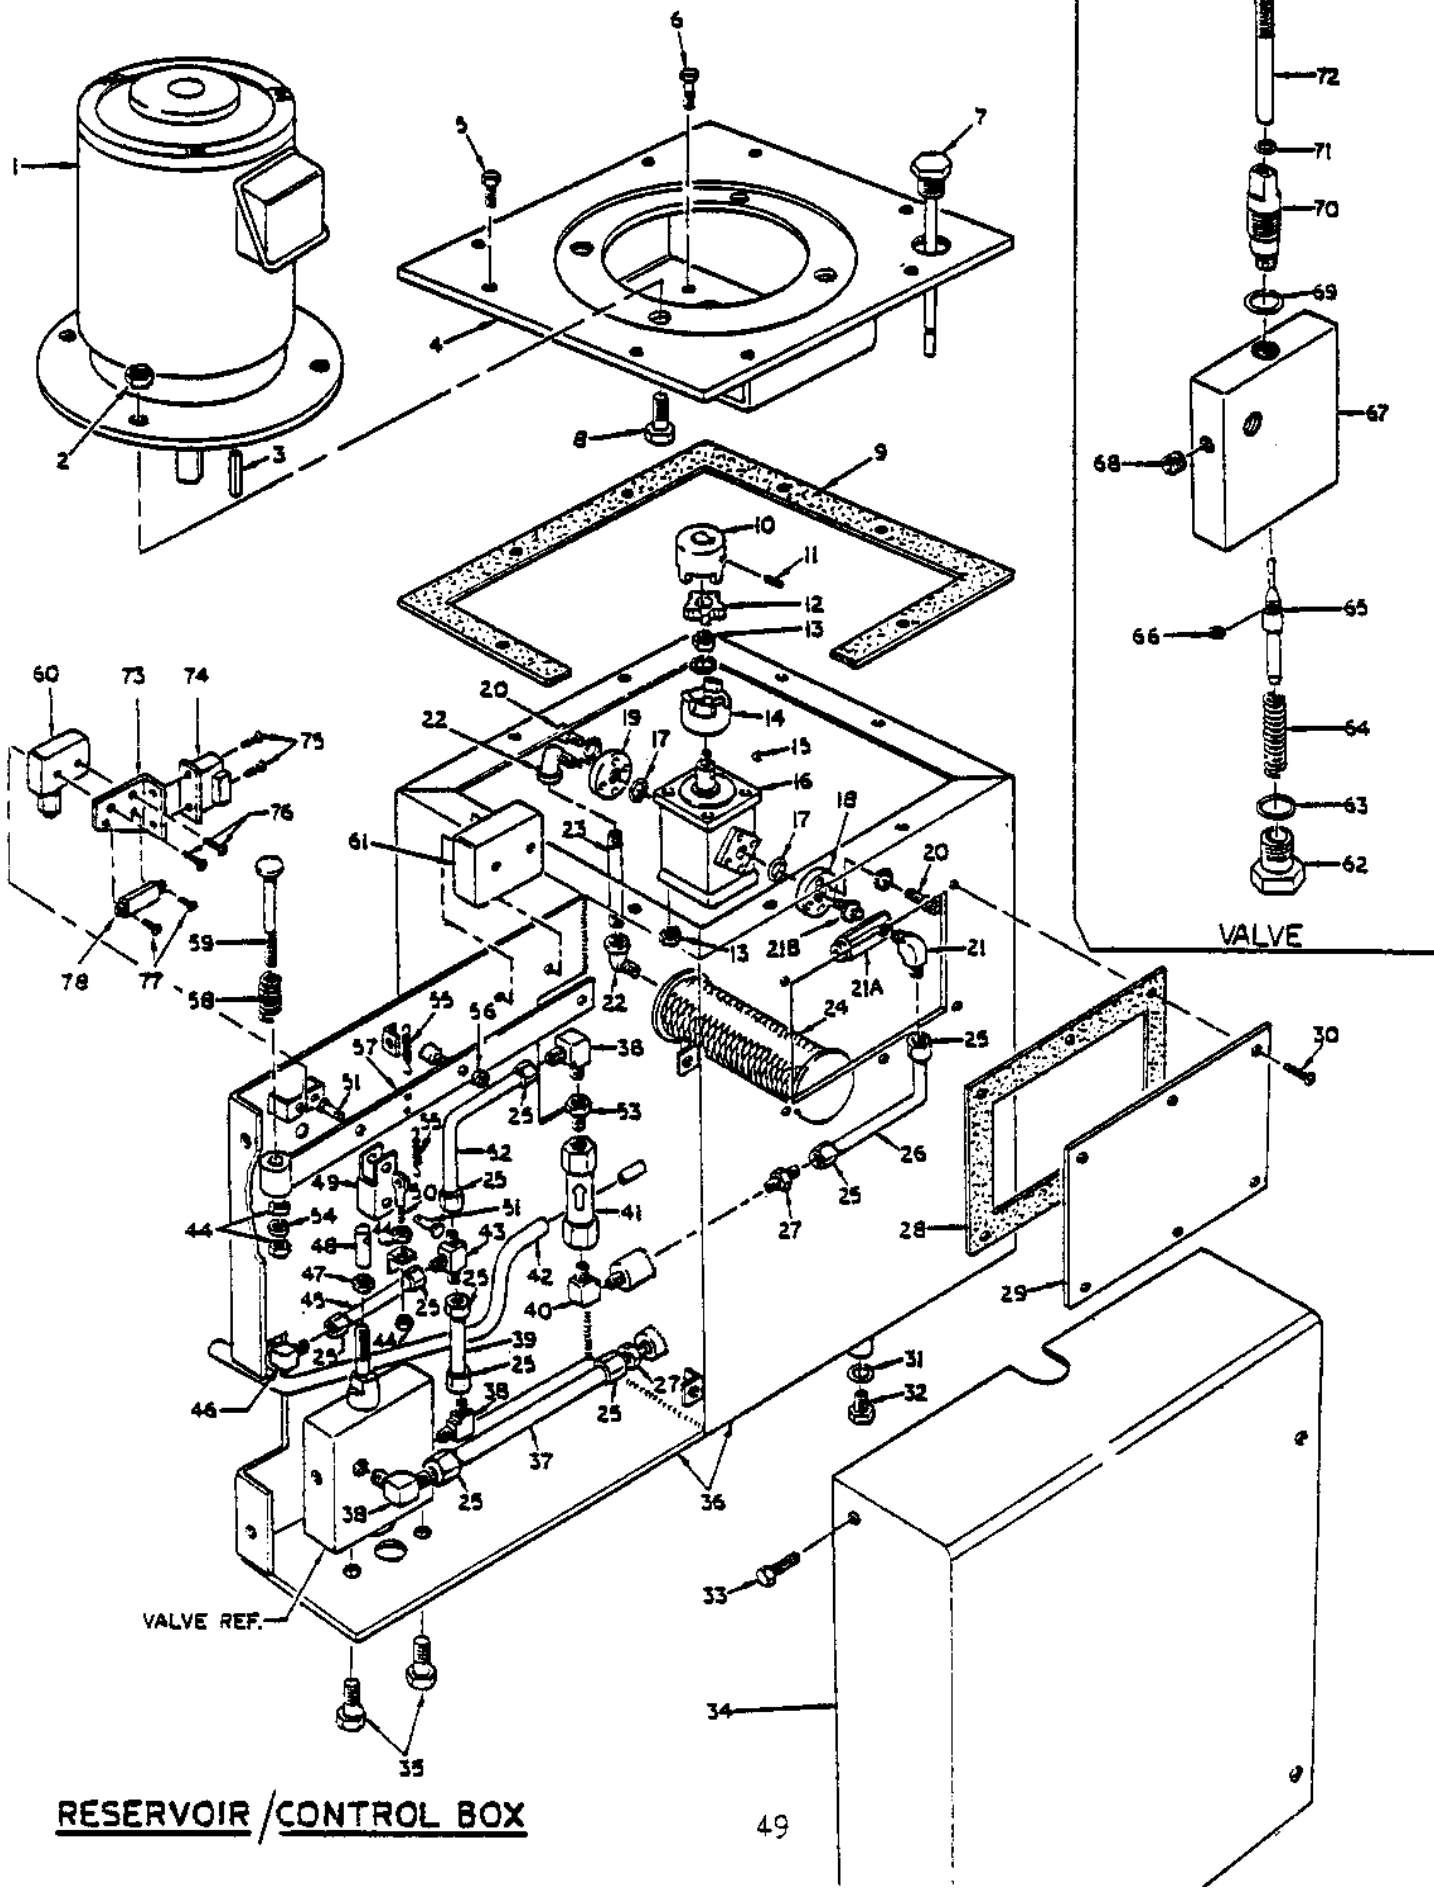

RESERVOIR/CONTROL BOX

No.	DESCRIPTION	PART No.	QTY
1	Upright motor-1 Phase	206496	1
	Upright motor-3 Phase	206497	1
2	Hex.nut	206534	4
3	Key-1 Phase	206531	1
	Key-3 Phase	206567	1
4	Motor/Pump bracket	206529	1
5	Hex.bolt	205311	8
6	Hex.bolt	205313	4
7	Level bar	205308	1
8	Hex.bolt	206566	4
9	Packing	205315	1
10	Coupling B-1 Phase	206596	1
	Coupling B-3 Phase	206568	1
11	Socket head cap screw	205235	1
12	Cushion rubber	205236	1
13	Hex.nut	205237	5
14	Coupling A	205238	1
15	Key	205244	1
16	Gear pump	205243	1
17	"O" Ring	205242	2
18	Pump joint	205245	1
19	Suction joint	205239	1
20	Socket head cap bolt	205240	2
21	Male elbow	205193	1
21A	Relief valve	206540	1
21B	Nipple	206541	1
22	Male/Female elbow	205241	2
23	Suction pipe	205250	1
24	Suction filter	205249	1
25	Nut	205194	10
26	Pump joint pipe	205247	1
27	Connector	205248	2
28	Gasket	205316	1
29	Cover	205317	1
30	Round head small screw	205318	6
31	"O" Ring	205273	1
32	Hex.bolt	205274	1
33	Hex.bolt	205345	4
34	Cover	205276	1
35	Hex.bolt	205344	2
36	Oil tank assembly	205275	1
37	Oil return pipe	205271	1

No.	DESCRIPTION	PART No.	QTY
38	Right elbow	205193	3
39	Oil return pipe	205270	1
40	Male/Female elbow	205259	1
41	Check valve	205268	1
42	Overflow hose (REF.)	205184	1
43	Union Tee	205266	1
44	Hex.nut	205256	4
45	Joint pipe	205265	1
46	Right union elbow	205264	1
47	Hex.nut	205263	1
48	Valve adjuster	205262	1
49	Valve adjuster joint	205251	1
50	Neutral adjuster bolt	205260	1
51	Pin	205257	2
52	Check pipe	205259	1
53	Bushing	205267	1
54	Plain washer	-----	1
55	Neutralizer spring	205258	2
56	Hex.nut	205343	1
57	Switch lever	205255	1
58	Switch plunger spring	205254	1
59	Switch pin	205253	1
60	Micro switch	205252	1
61	Magnet switch-1 Phase	205387	1
	Magnet switch-3 Phase	206576	1
62	Valve socket	205277	1
63	"O" Ring	205278	1
64	Valve spring	205279	1
65	Valve plunger	205280	1
66	"O" Ring	205281	1
67	Valve body	205272	1
68	Socket head cap plug	205282	1
69	"O" Ring	205283	1
70	Valve housing	205284	1
71	"O" Ring	205285	1
72	Valve rod	205286	1
73	Trance bracket	206535	1
74	Trance	206536	1
75	Flat head small screw	205334	2
76	Flat head small screw	206577	2
77	Flat head small screw	206539	2
78	Terminal	206537	1