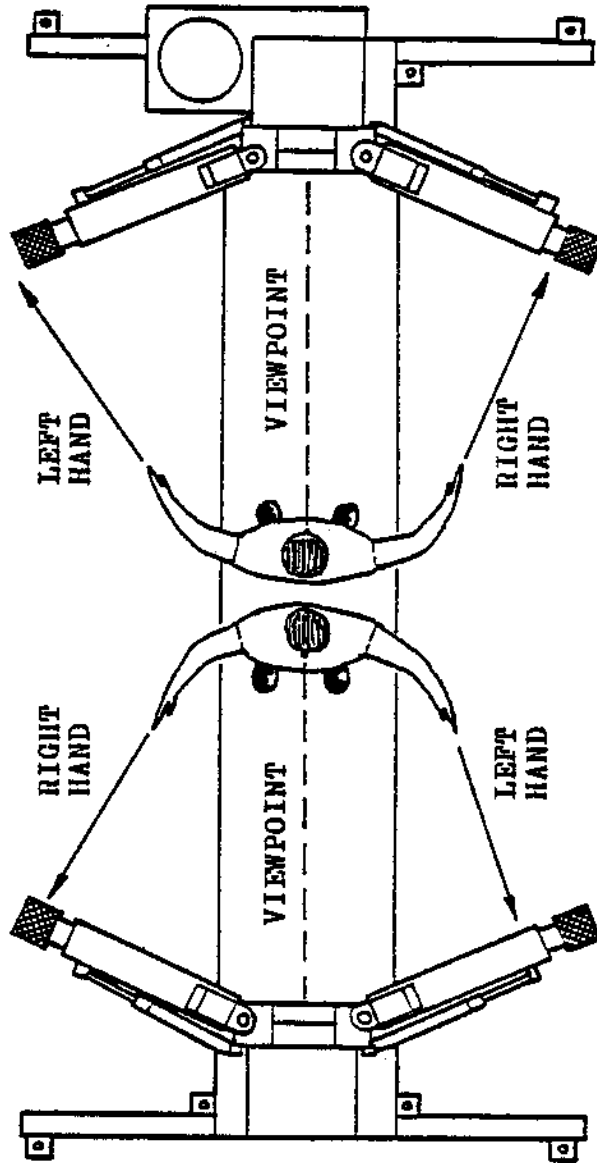

HOW TO VIEW ARMS FOR ORDERING