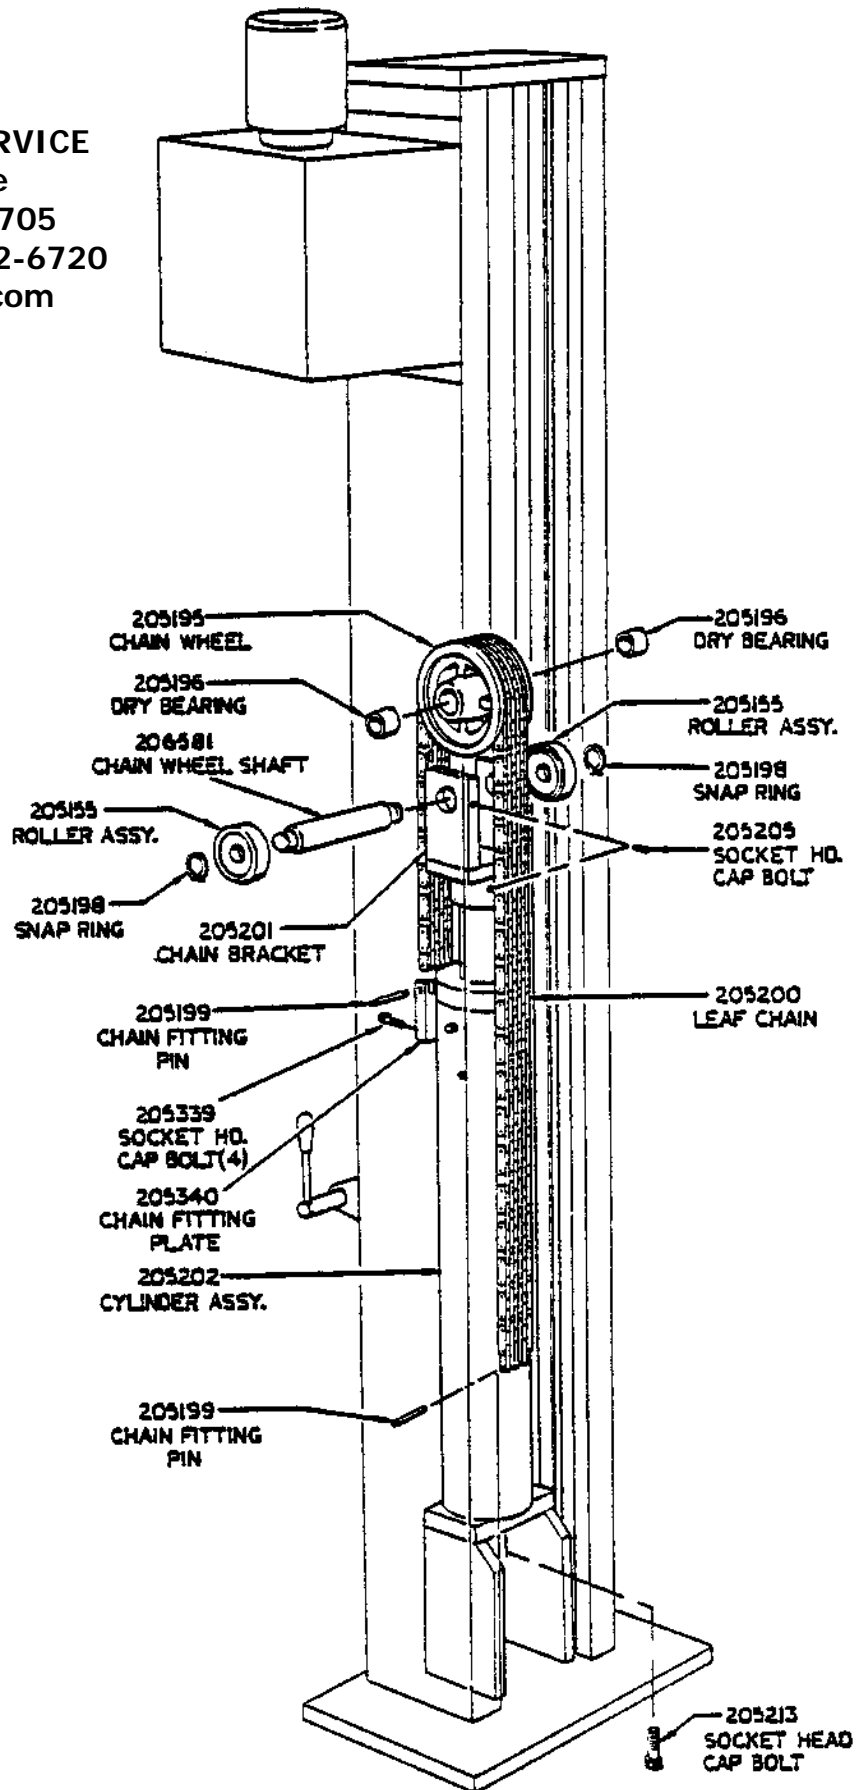

PANZITTA SALES & SERVICE
72 George Avenue
Wilkes-Barre, PA 18705
570-822-6720 800-822-6720
www.panzittasales.com

LEAF CHAIN & WHEEL ASSEMBLY