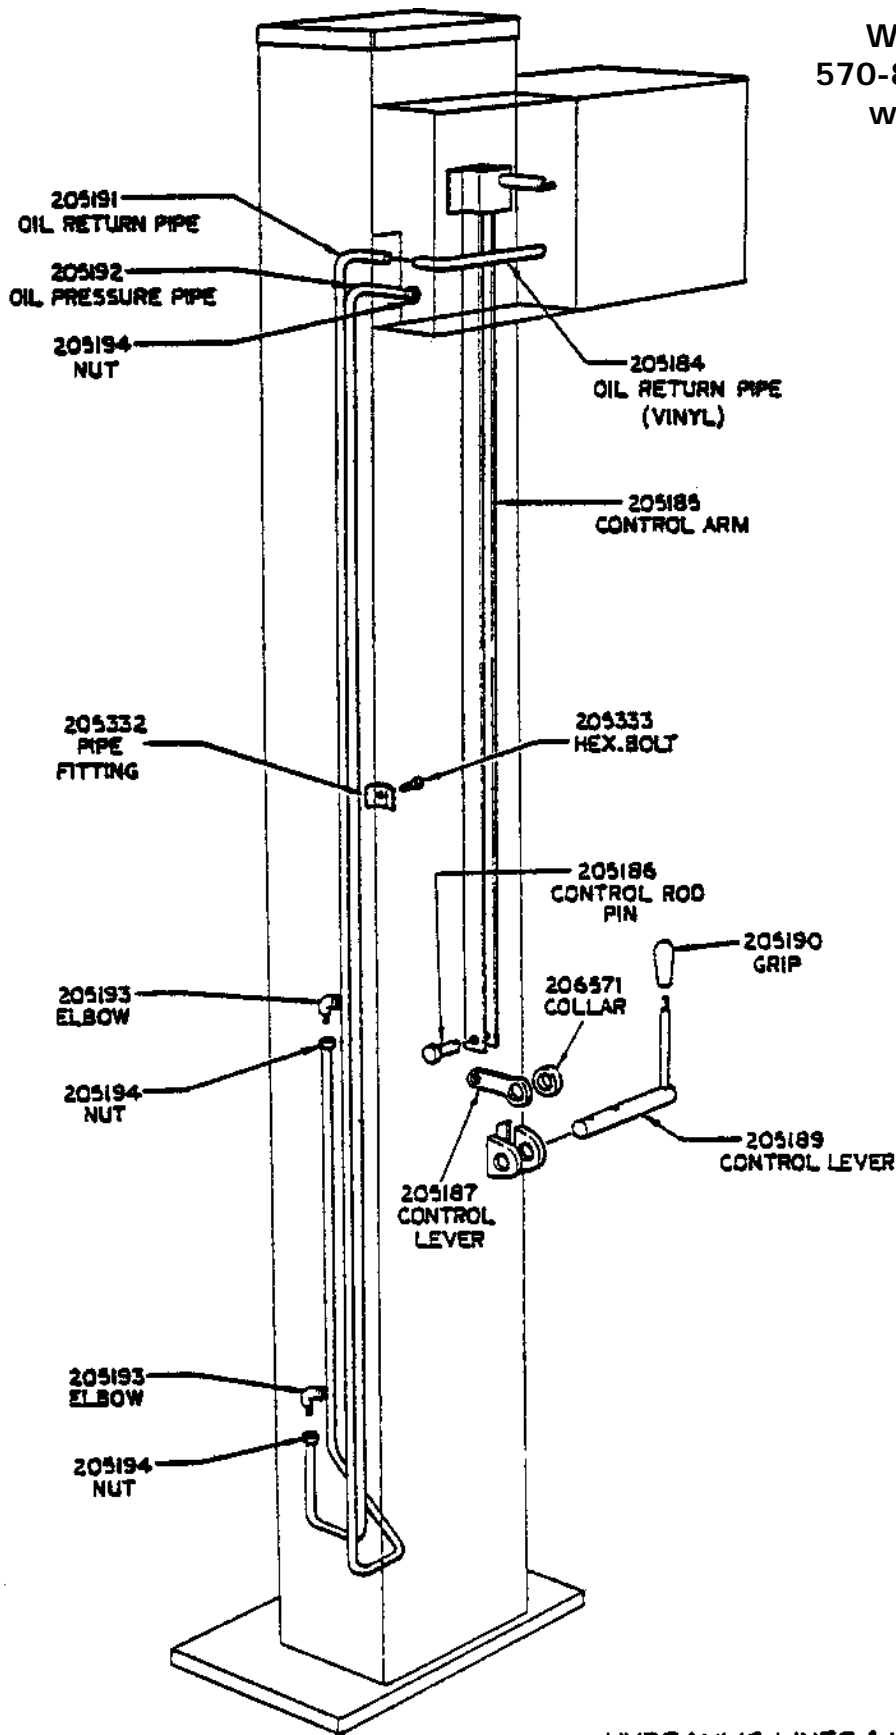

HYDRAULIC LINES & UNIT CONTROLS