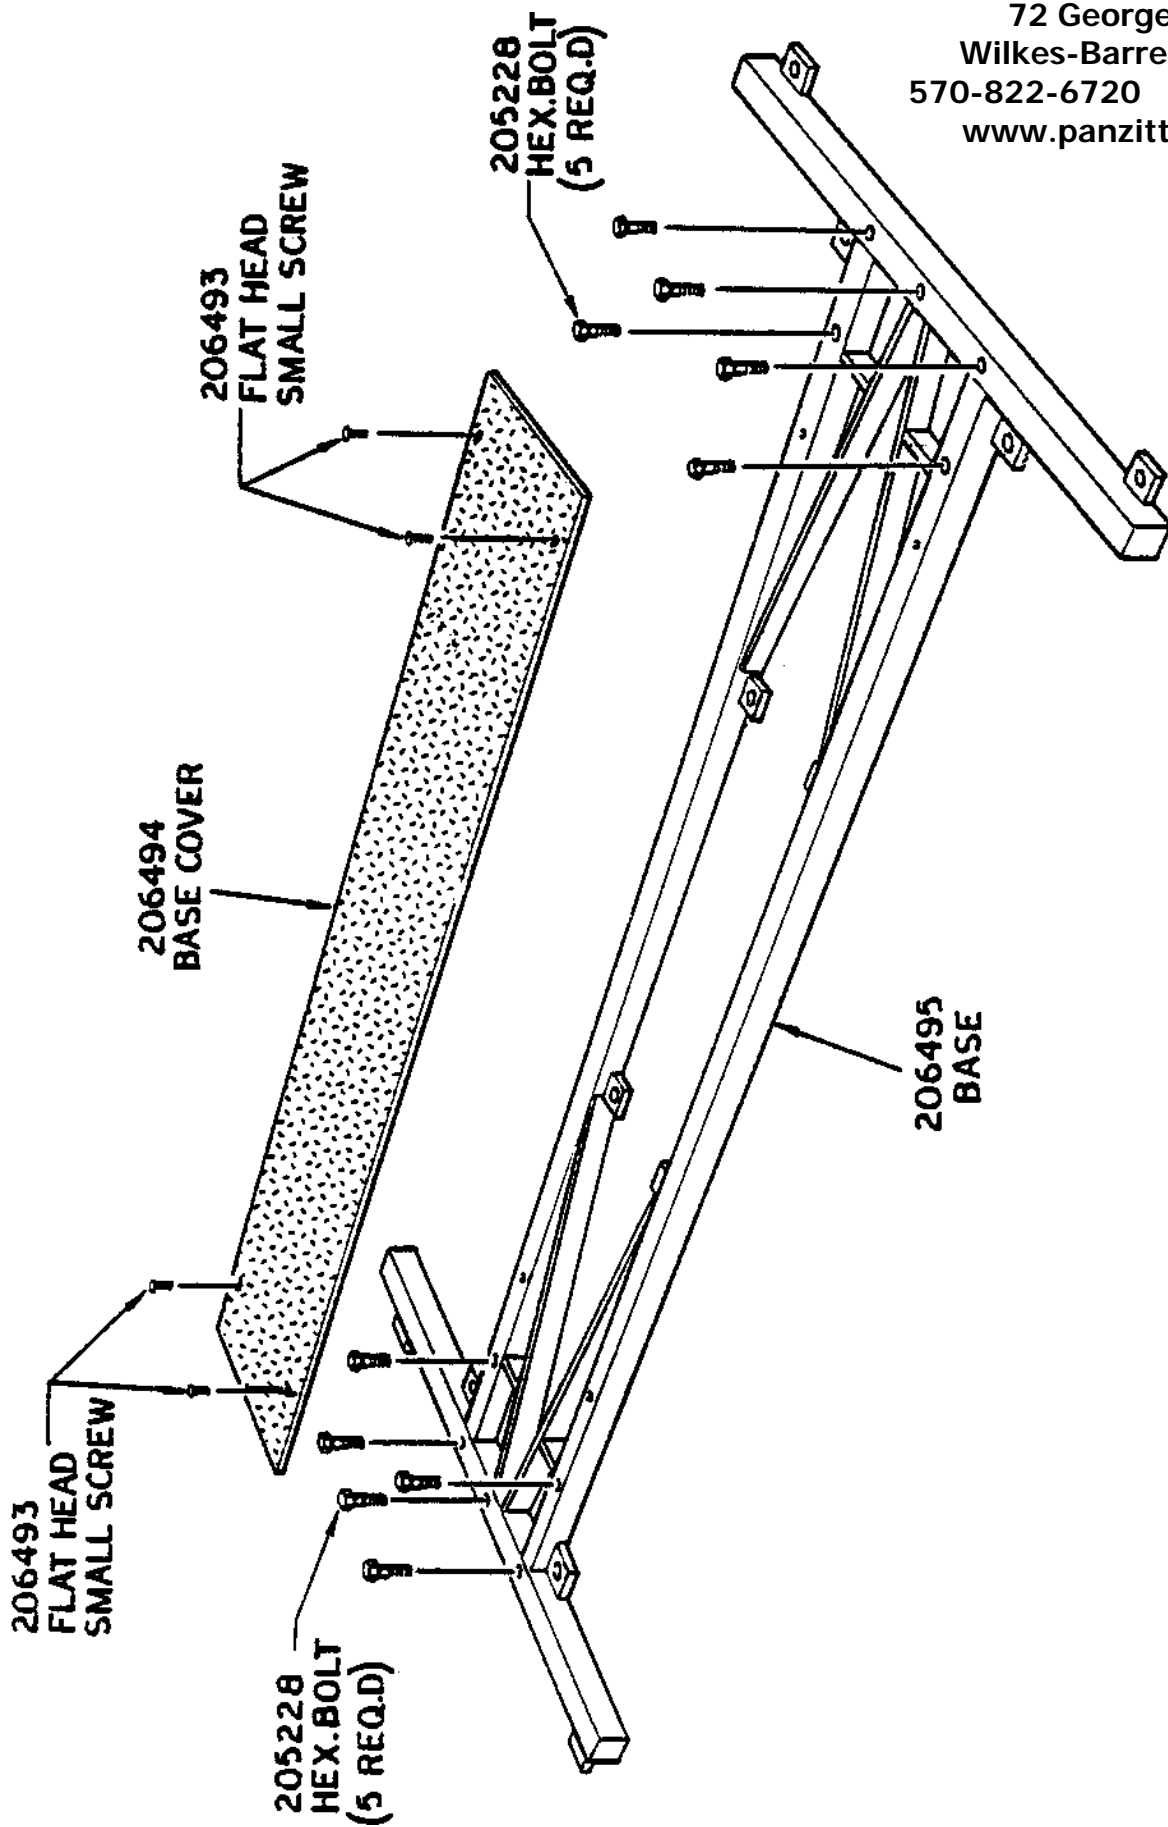

PANZITTA SALES & SERVICE
72 George Avenue
Wilkes-Barre, PA 18705
570-822-6720 800-822-6720
www.panzittasales.com

BASE & HARDWARE