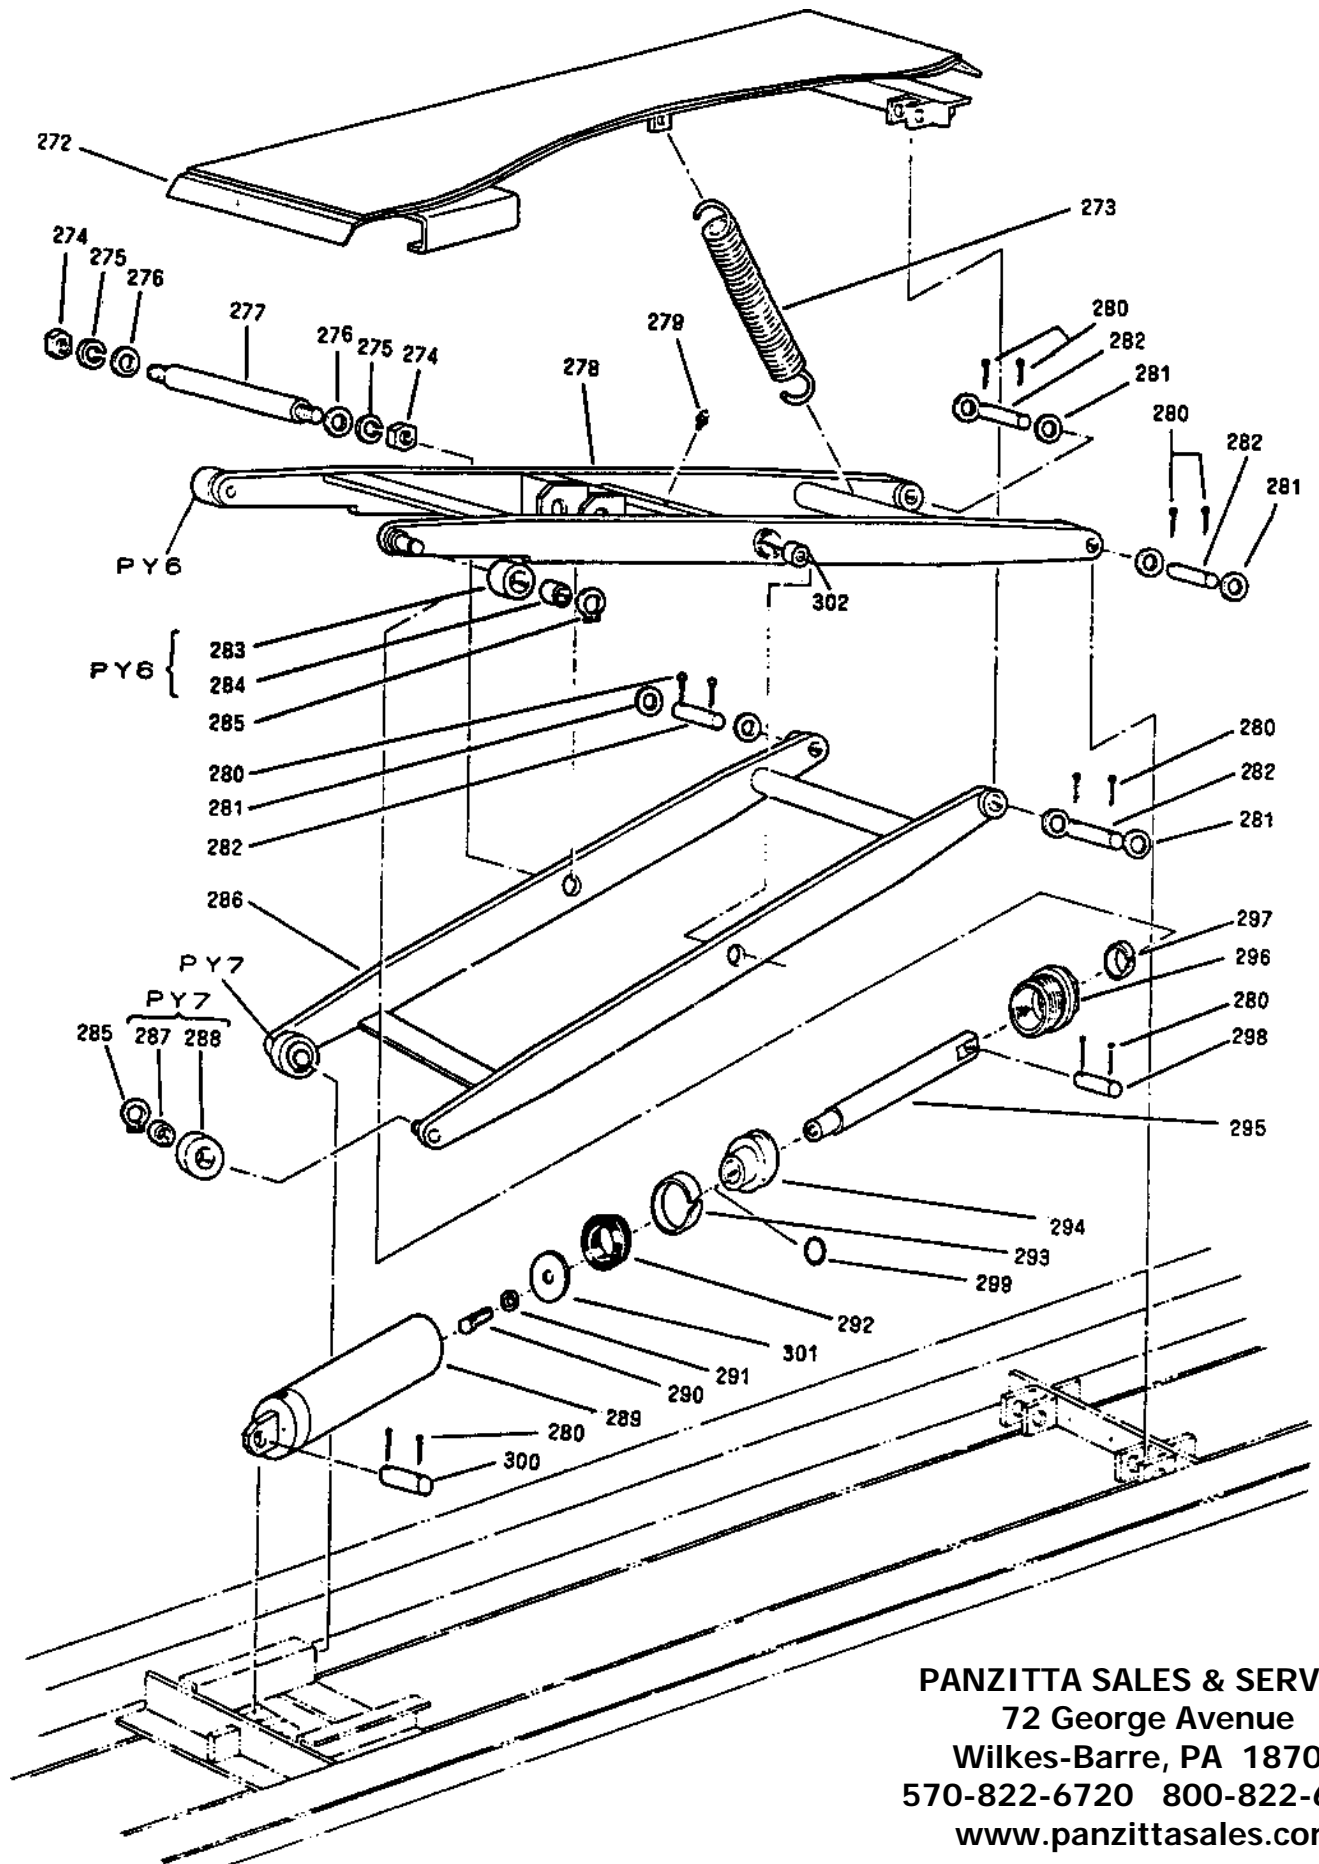

PANZITTA SALES & SERVICE
72 George Avenue
Wilkes-Barre, PA 18705
570-822-6720 800-822-6720
www.panzittasales.com