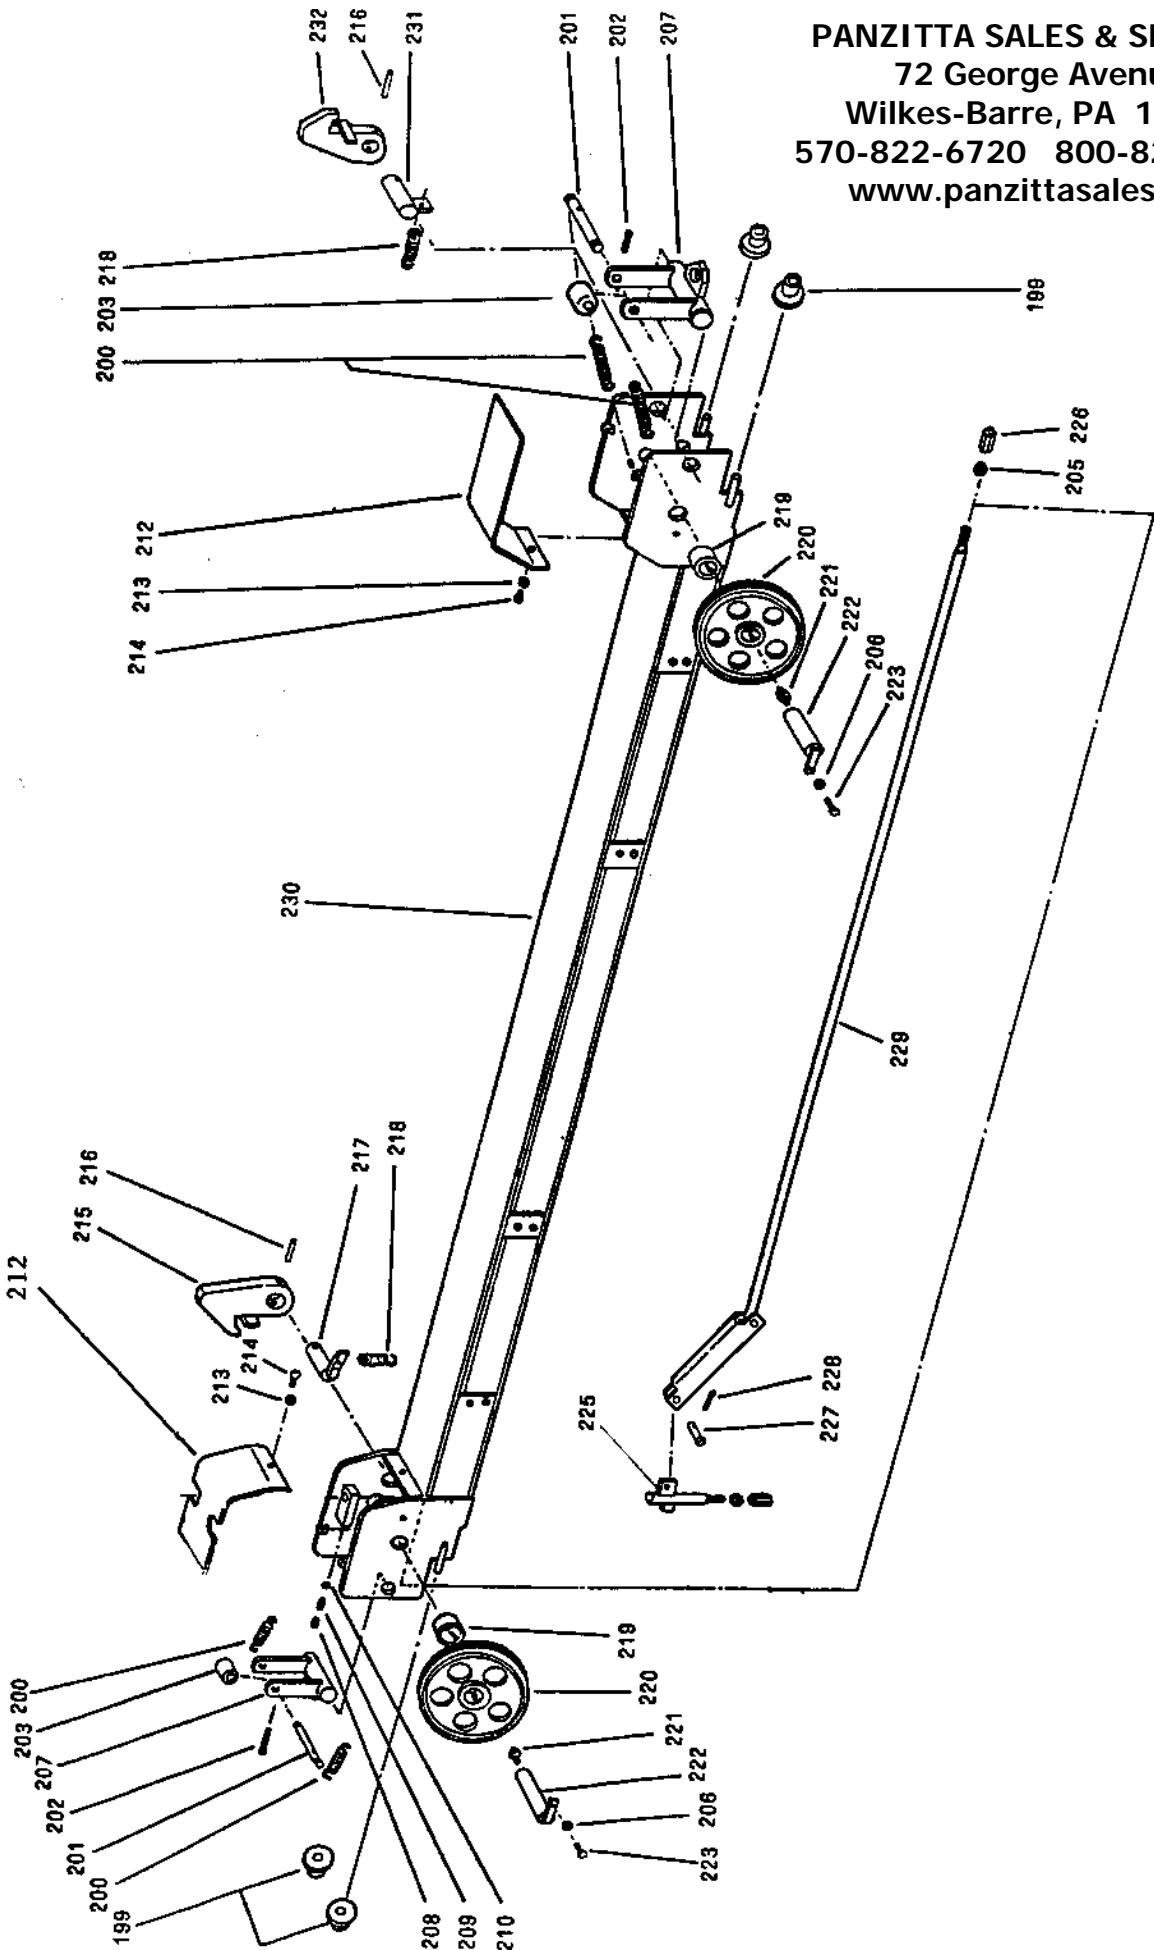

PANZITTA SALES & SERVICE
72 George Avenue
Wilkes-Barre, PA 18705
570-822-6720 800-822-6720
www.panzittasales.com