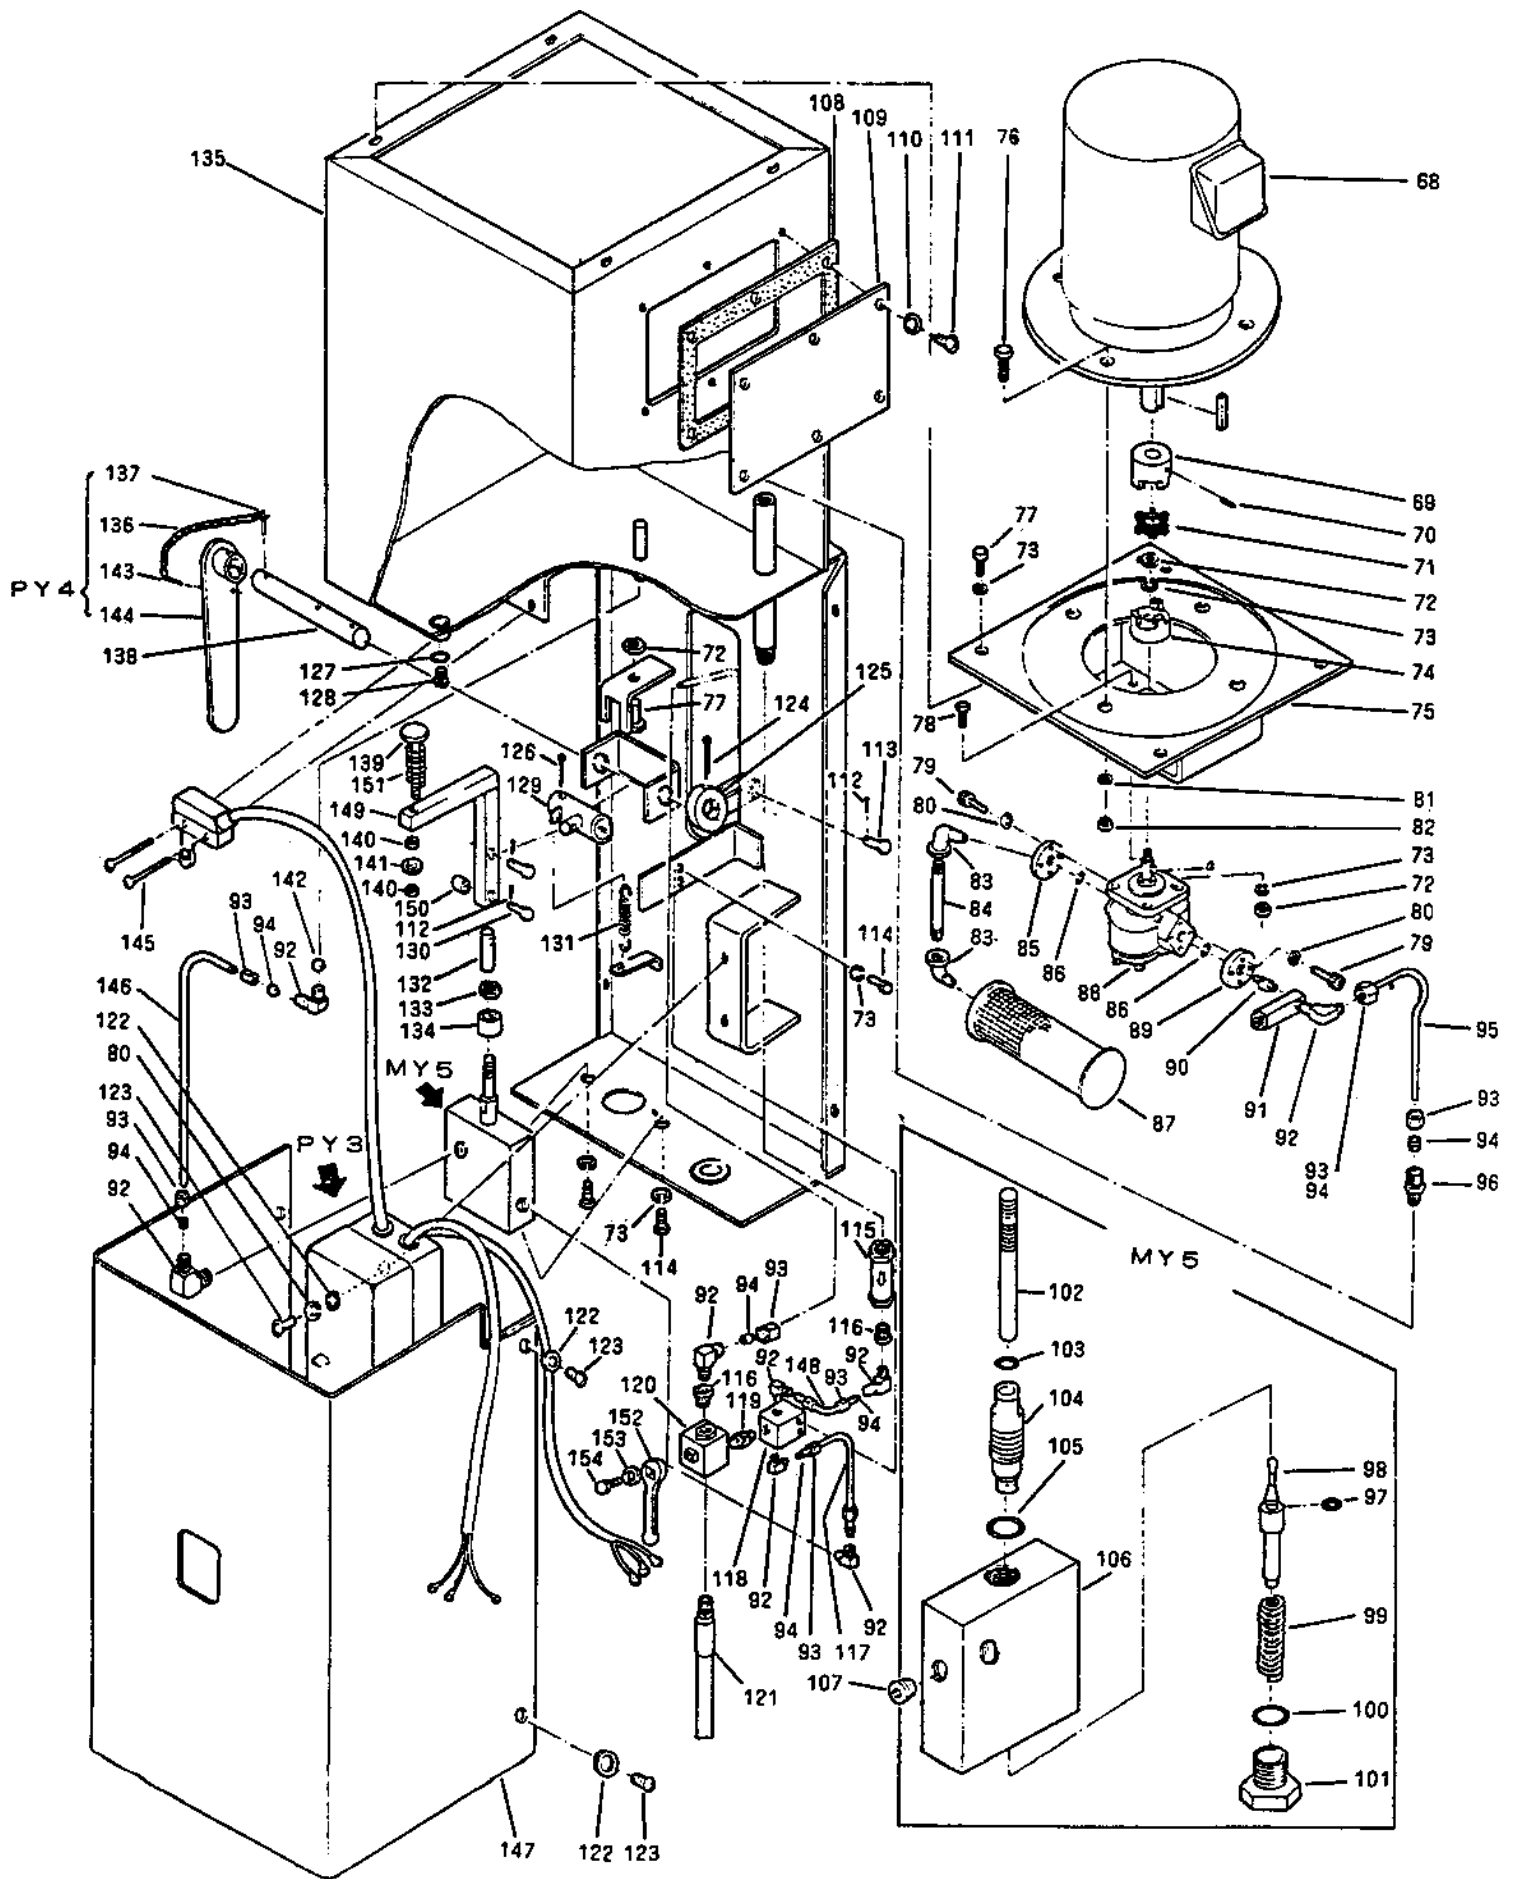

FP-7, FP-7S, FP-7X, FP-7XS.max