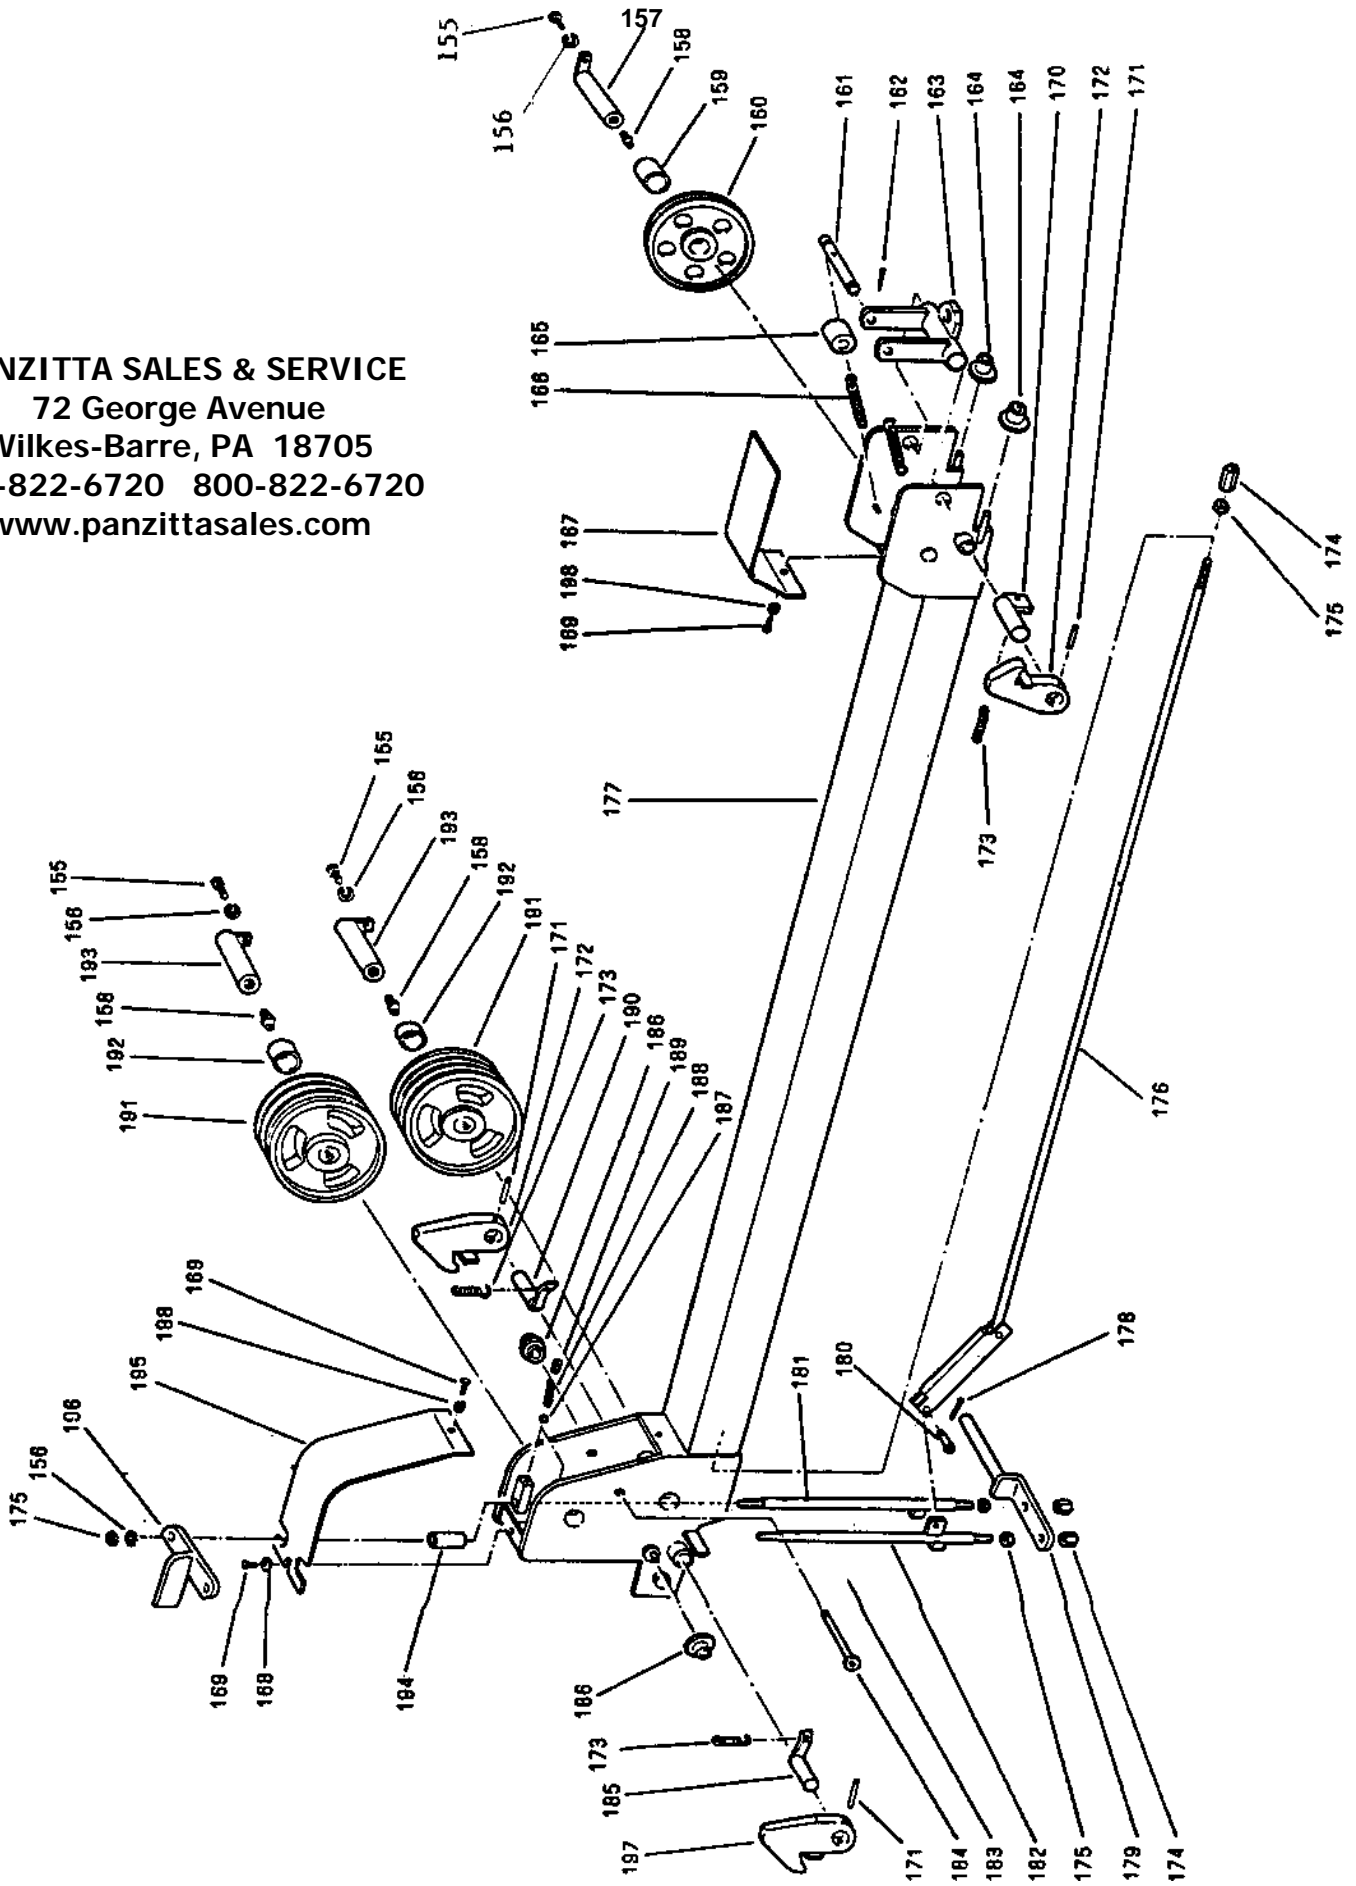

PANZITTA SALES & SERVICE
72 George Avenue
Wilkes-Barre, PA 18705
570-822-6720 800-822-6720
www.panzittasales.com

FP-7, FP-7S, FP-7X, FP-7XS.max