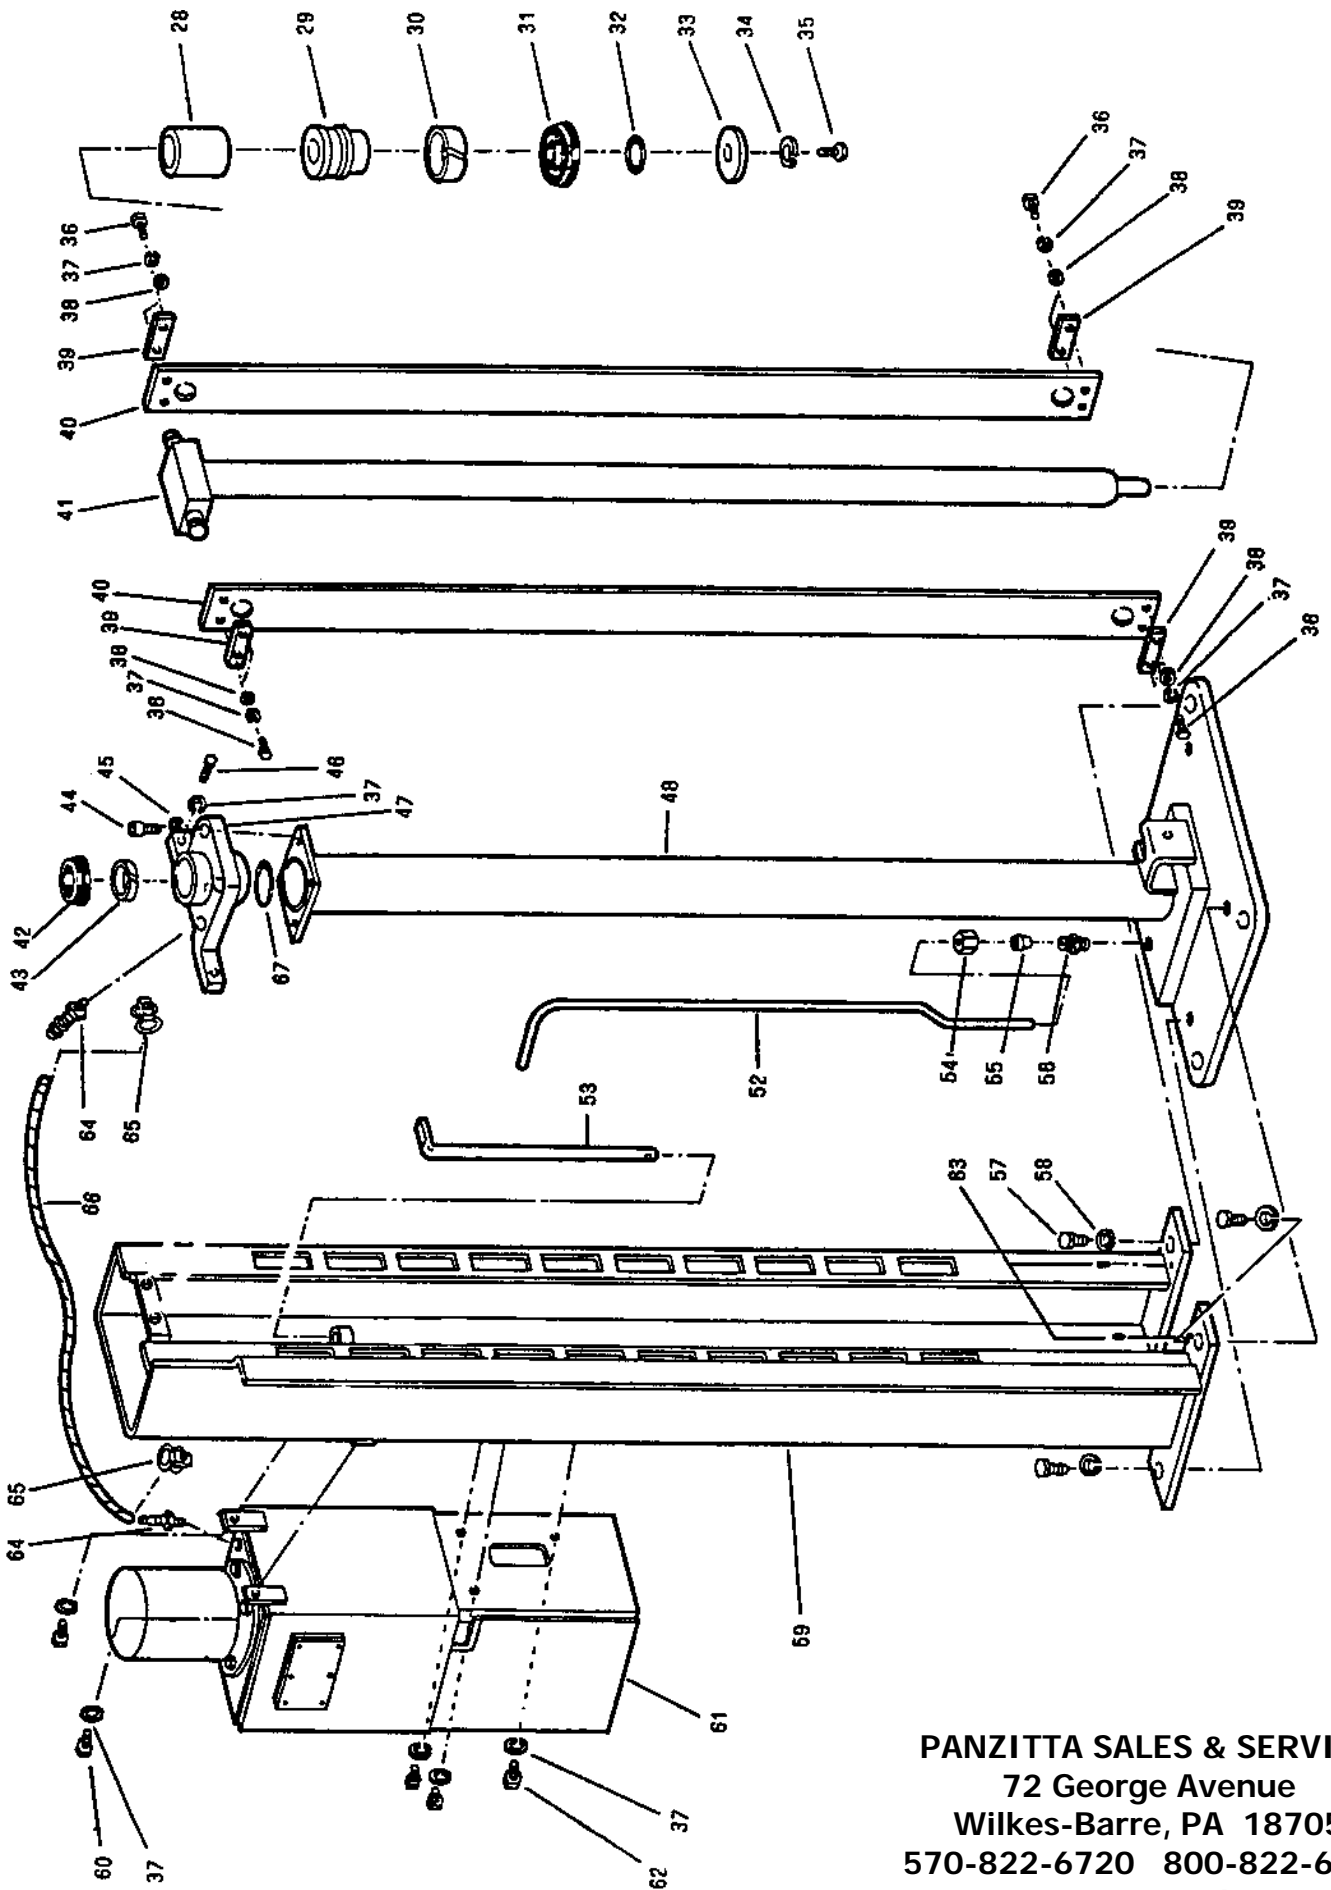

PANZITTA SALES & SERVICE
72 George Avenue
Wilkes-Barre, PA 18705
570-822-6720 800-822-6720
www.panzittasales.com