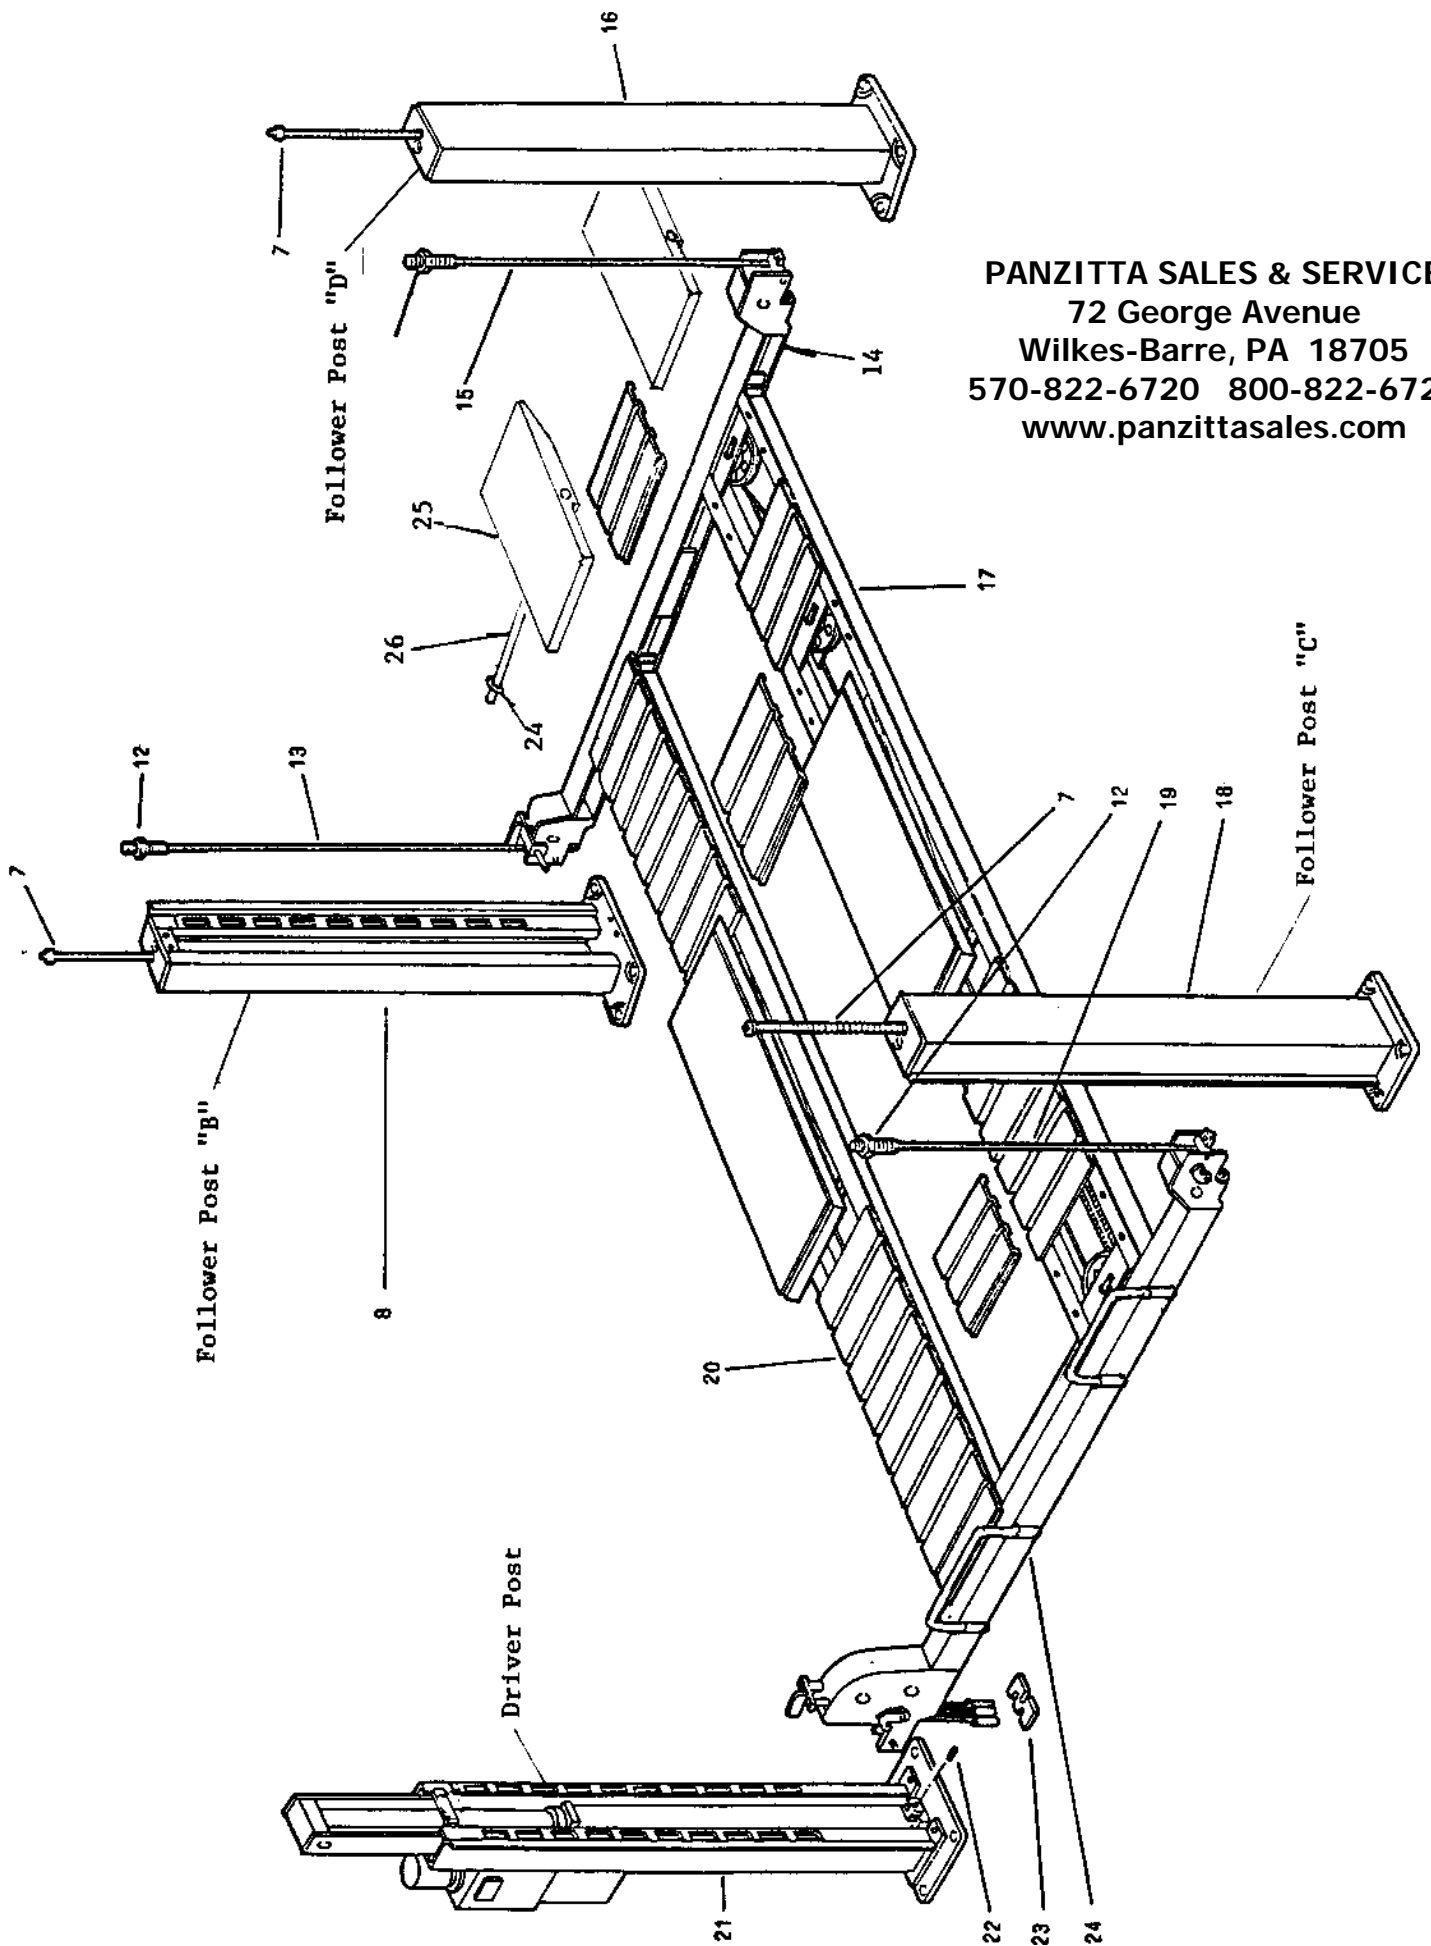

Ill. No.	Part No.	Description	Qty. Req.
276	90930716	Plane Washer	4
277	10215161	Center Shaft	2
278	00071111	Inner Link	2
279	80827006	Grease Nipple	2
280	90973035	Cotter Pin	24
281	90930720	Plane Washer	16
282	10215171	Link Pin	8
283	10215141	Guide Roller A	4
284	10215191	Metal Bush B	4
285	80845011	Snap Ring	8
286	00071091	Outer Link	2
287	10215181	Metal Bush A	4
288	10215151	Guide Roller B	4
289	00071021	Scissors Lift Cylinder	2
290	90911225	Hex. Bolt	2
291	90930512	Spring Washer	2
292	80801570	Cylinder Packing	2
293	80804064	Wearing	2
294	10210361	Piston	2
295	10215071	Scissors Lift Piston Rod	2
296	10215081	Scissors Lift Cylinder Cover	2
297	80804035	Wearing	2
298	10215101	Head Joint Pin	2
299	80800024	O Ring	2
300	10215091	Cylinder Pin	2
301	10210391	Piston Washer	2
302	10303260	Arm Metal Bush	4
303	100043	Cotter Pin	3
304	100044	Roll Pin	5
305	100045	Crank Plate	1
306	100046	Safety Hook Control Handle	1
307	100047	Crank Plate (Notch)	1
308	100048	Crank Plate	1
309	100049	Crank Rod	1

PANZITTA SALES & SERVICE
72 George Avenue
Wilkes-Barre, PA 18705
570-822-6720 800-822-6720
www.panzittasales.com

PANZITTA SALES & SERVICE
72 George Avenue
Wilkes-Barre, PA 18705
570-822-6720 800-822-6720
www.panzittasales.com

FP-7, FP-7S, FP-7X, FP-7XS.max