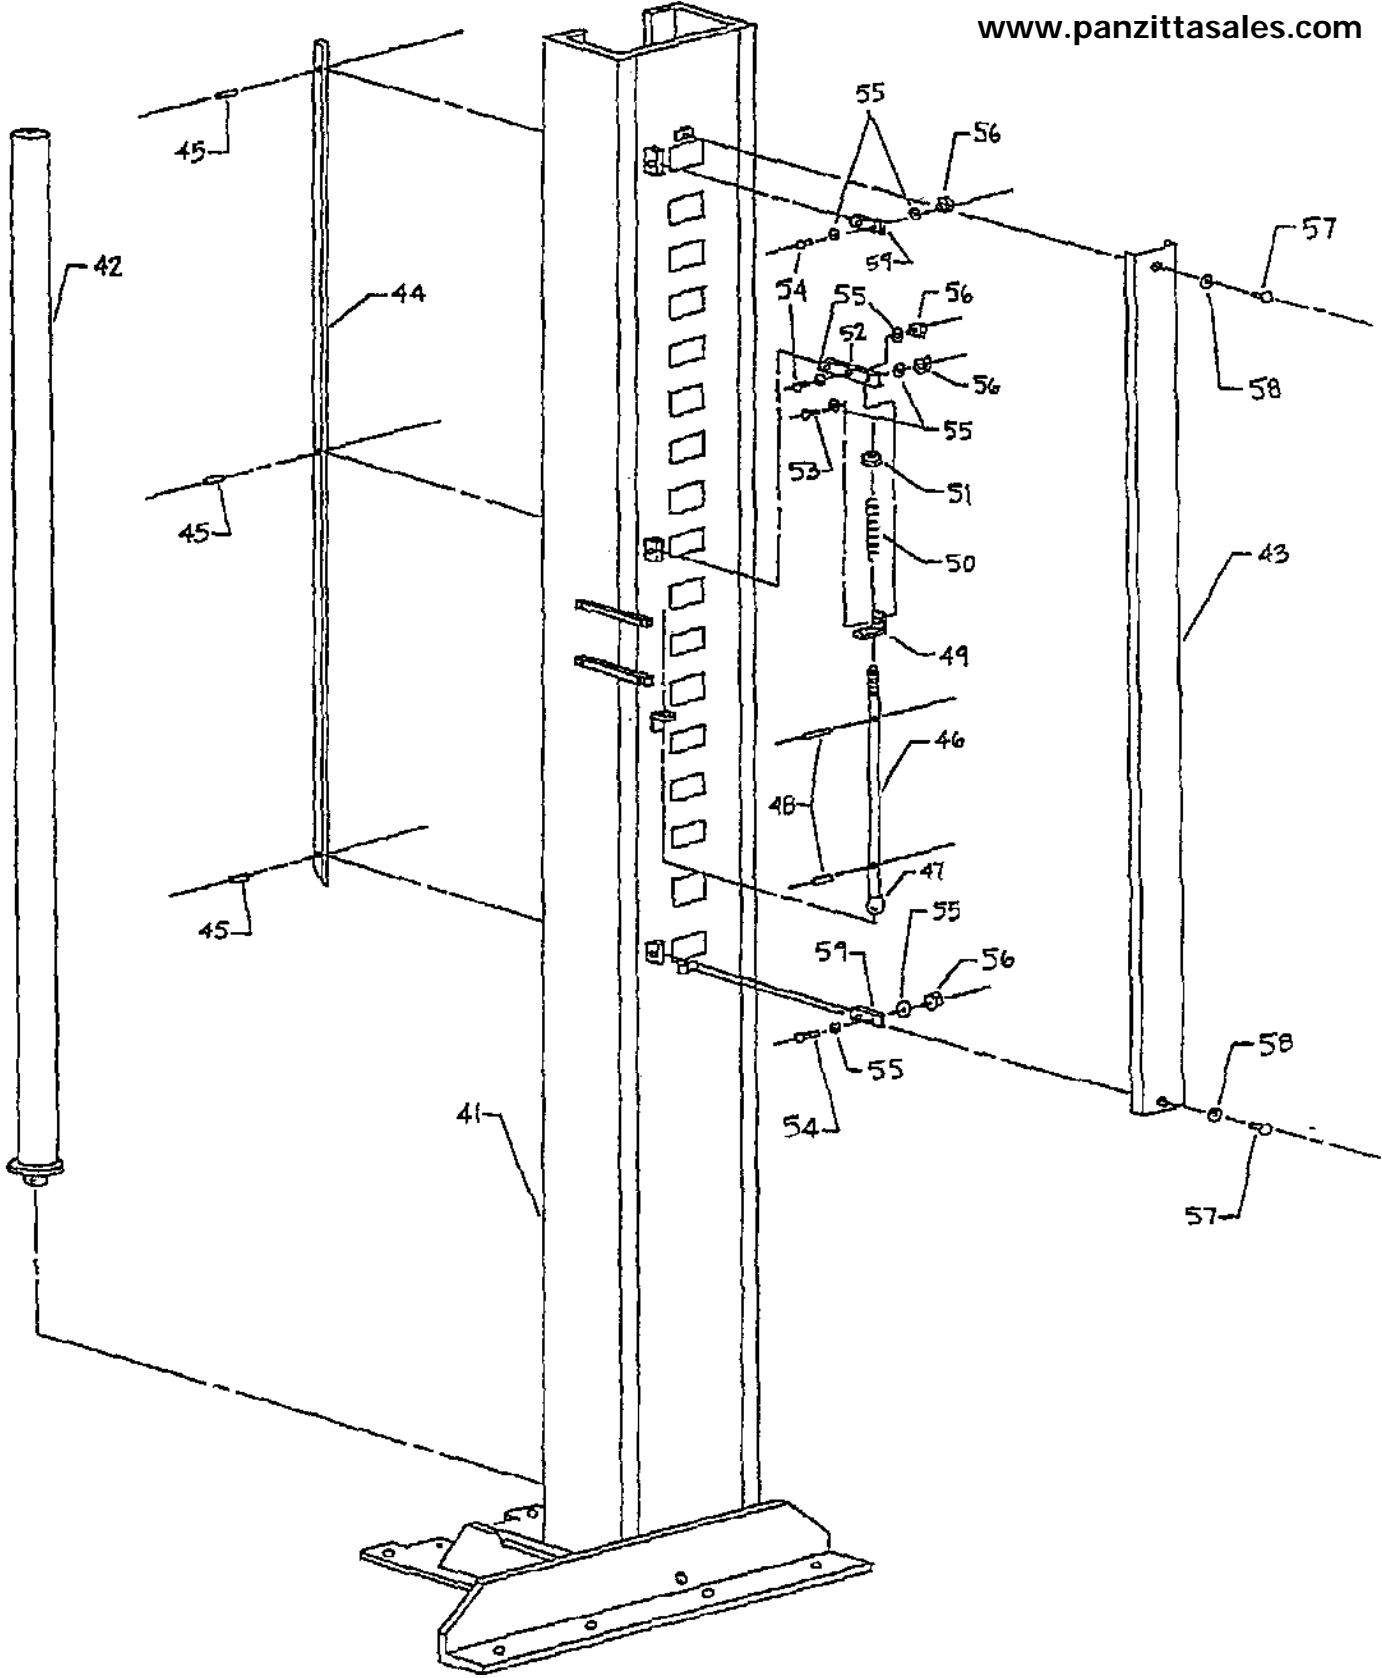

PANZITTA SALES & SERVICE
72 George Avenue
Wilkes-Barre, PA 18705
570-822-6720 800-822-6720
www.panzittasales.com

CARRIAGE ASSEMBLY DRIVE SIDE

NO	PART NUMBER	PART NAME	BW-7/7L QTY	BW-7W 7WL QTY	BWO-7 7L QTY	BWO-7W 7WL QTY
61	300317-1	CARRIAGE WELD-DRIVE SIDE	1	1		
	300317-3	CARRIAGE WELD-DRIVE SIDE			1	1
62	300344	CHAIN-ANCHOR	1	1	1	1
63	300382	ROLLER ASSY-SIDE	4	4	4	4
64	300607	ROLLER-FLANGE	4	4	4	4
65	300617	THRUST WASHER	4	4	4	4
66	300218-8	SNAP RING	4	4	4	4
67	5/8X1 1/2	SOCKET SHOULDER SCREW	4	4	4	4
68	5/32X1 1/2	ROLL PIN	2	2	2	2
69	300061	SPRING-SAFETY LOCK	1	1	1	1
70	300077	PIN ASSY	1	1	1	1
71	300055	LOCK-CARRIAGE	1	1	1	1
72	5/8 ID X 1 1/4 OD	MACHINE BUSHING	8	8	8	8
73	1/2-13	NYLON INSERT LOCK NUT	4	4	4	4
74	1/2	FLAT WASHER	4	4	4	4

BW-7 -7W-7L-7WL&BWO-7-7W-7L-7WL.max