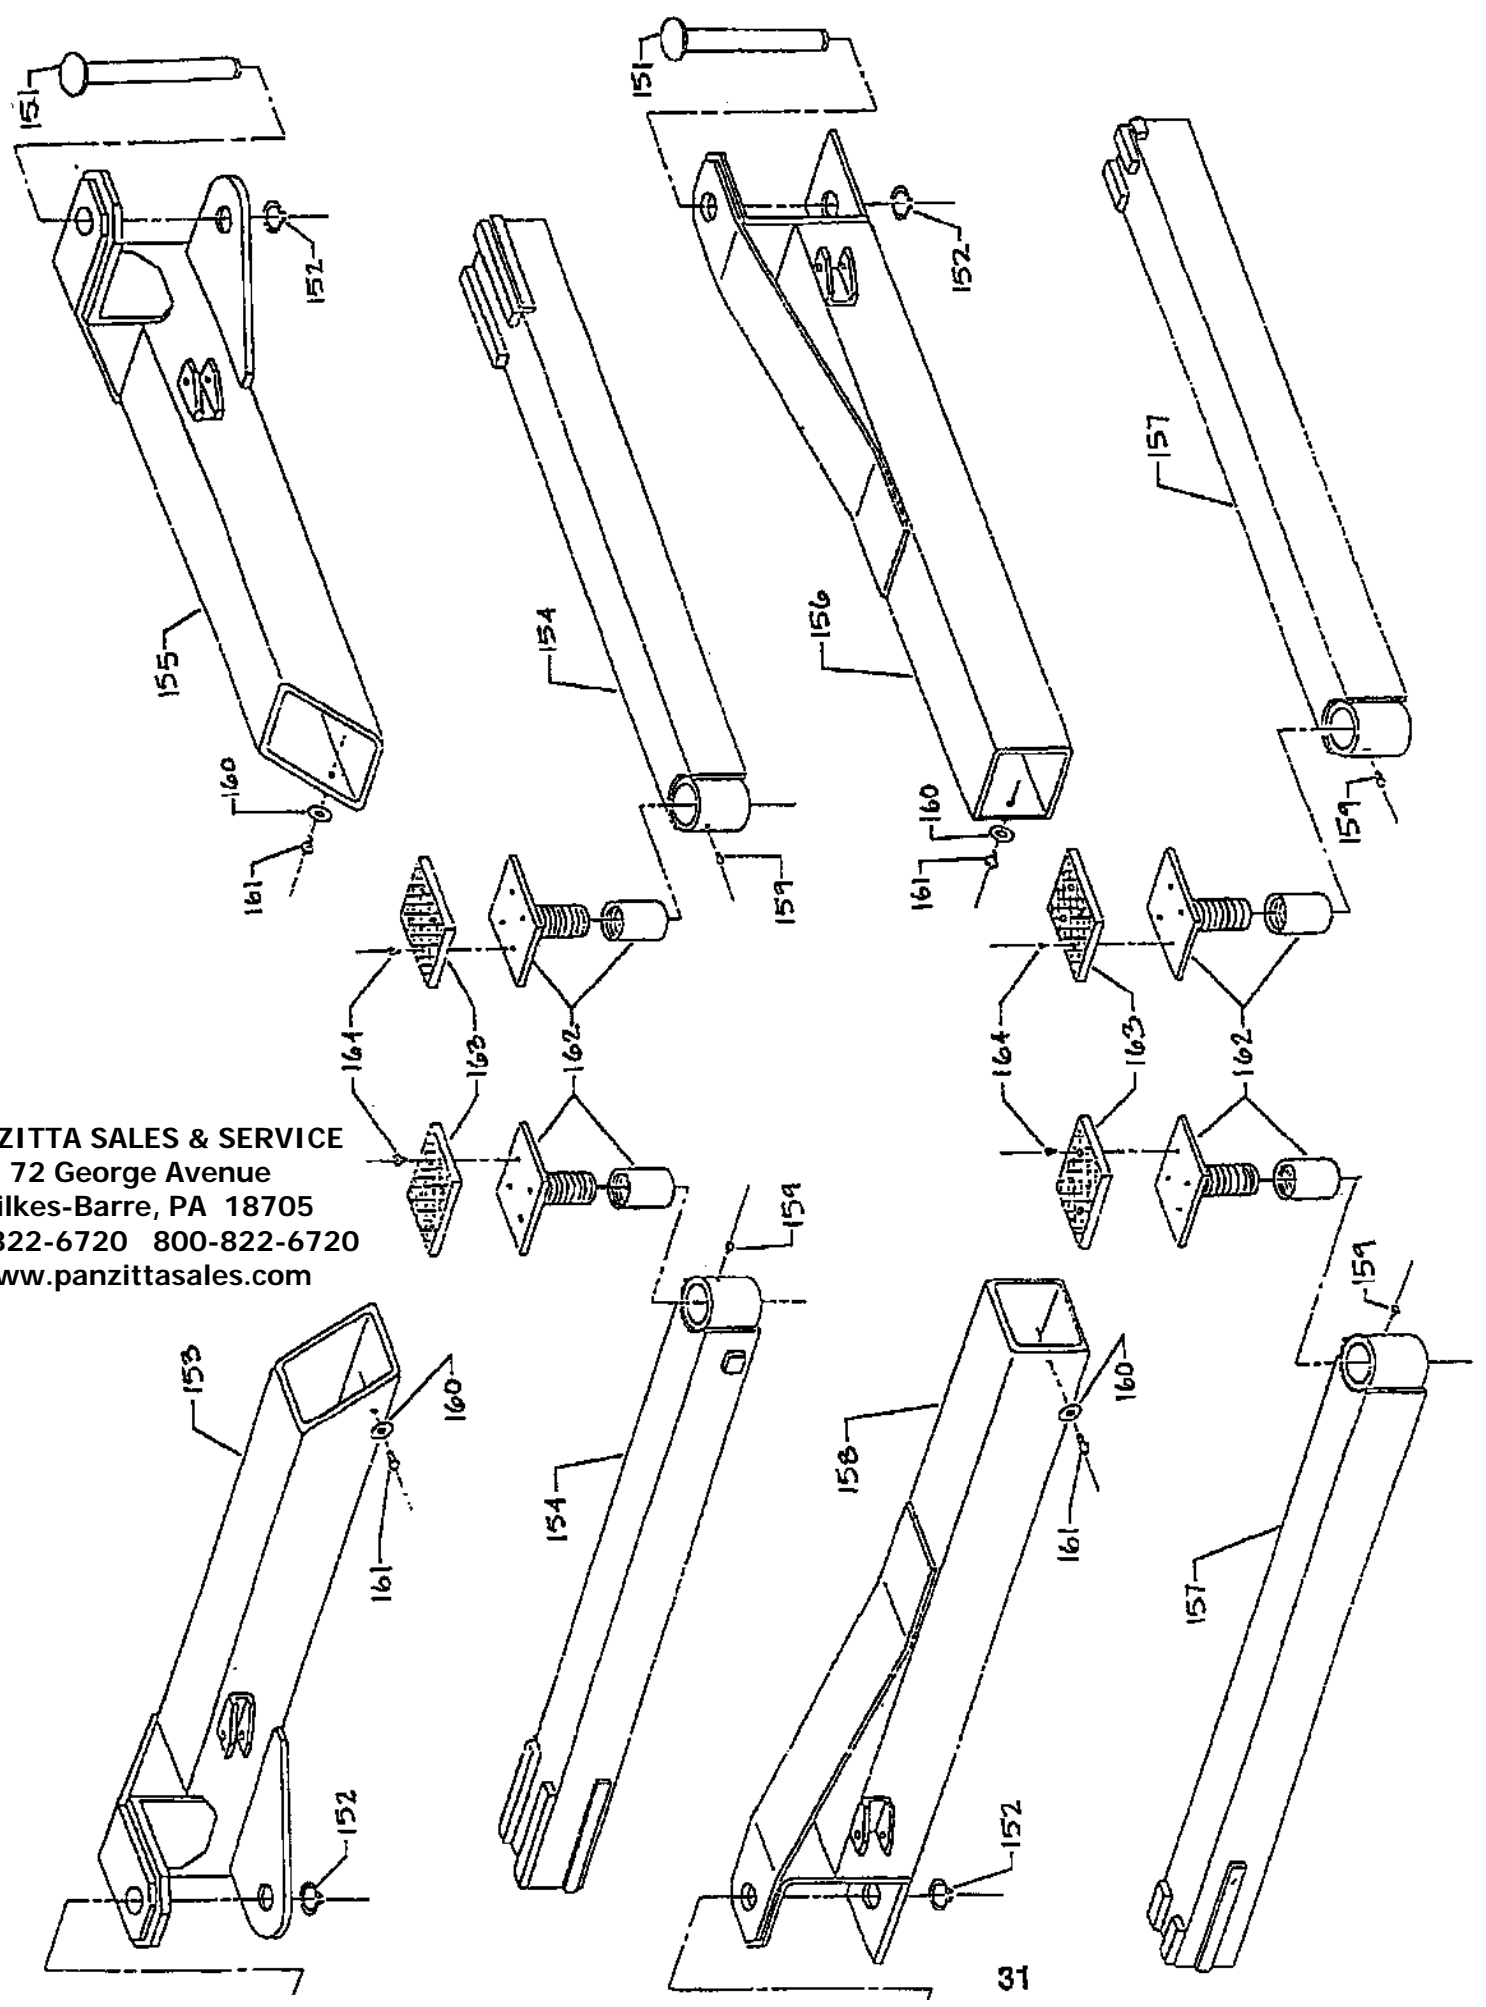

PANZITTA SALES & SERVICE
72 George Avenue
Wilkes-Barre, PA 18705
570-822-6720 800-822-6720
www.panzittasales.com

PANZITTA SALES & SERVICE
72 George Avenue
Wilkes-Barre, PA 18705
570-822-6720 800-822-6720
www.panzittasales.com

CYLINDER ASSEMBLY

NO	PART NUMBER	PART NAME	BWO-7 7L QTY	BWO-7W 7WL QTY
171	300275	HYD. CYLINDER (USE PN 300613 BWO-7L, BWO-7WL)	1	1
172	300388	HYD. LINE	1	1
173	500389	PIPE NIPPLE	2	2
174	500354	FLOW CONTROL VALVE	1	1
175	300624	STRAIGHT THREAD ELBOW	1	1
176	300390	FEMALE PIPE ELBOW	1	1
177	3/8	SPLIT LOCK WASHER	1	1
178	3/8-16X5/8	HEX BOLT	1	1
179	5/16	SPLIT LOCK WASHER	4	4
180	5/16-18X1	HEX BOLT	2	2
181	5/16-18X5/8	HEX BOLT	2	2
182	5/16-18	HEX NUT	2	2
183	101071	AB 1082 ELEC/HYD. PUMP (1 PHASE)	1	1
	101072	AD 1028 ELEC/HYD. PUMP (3 PHASE)	1	1

BW-7 -7W-7L-7WL&BWO-7-7W-7L-7WL.max