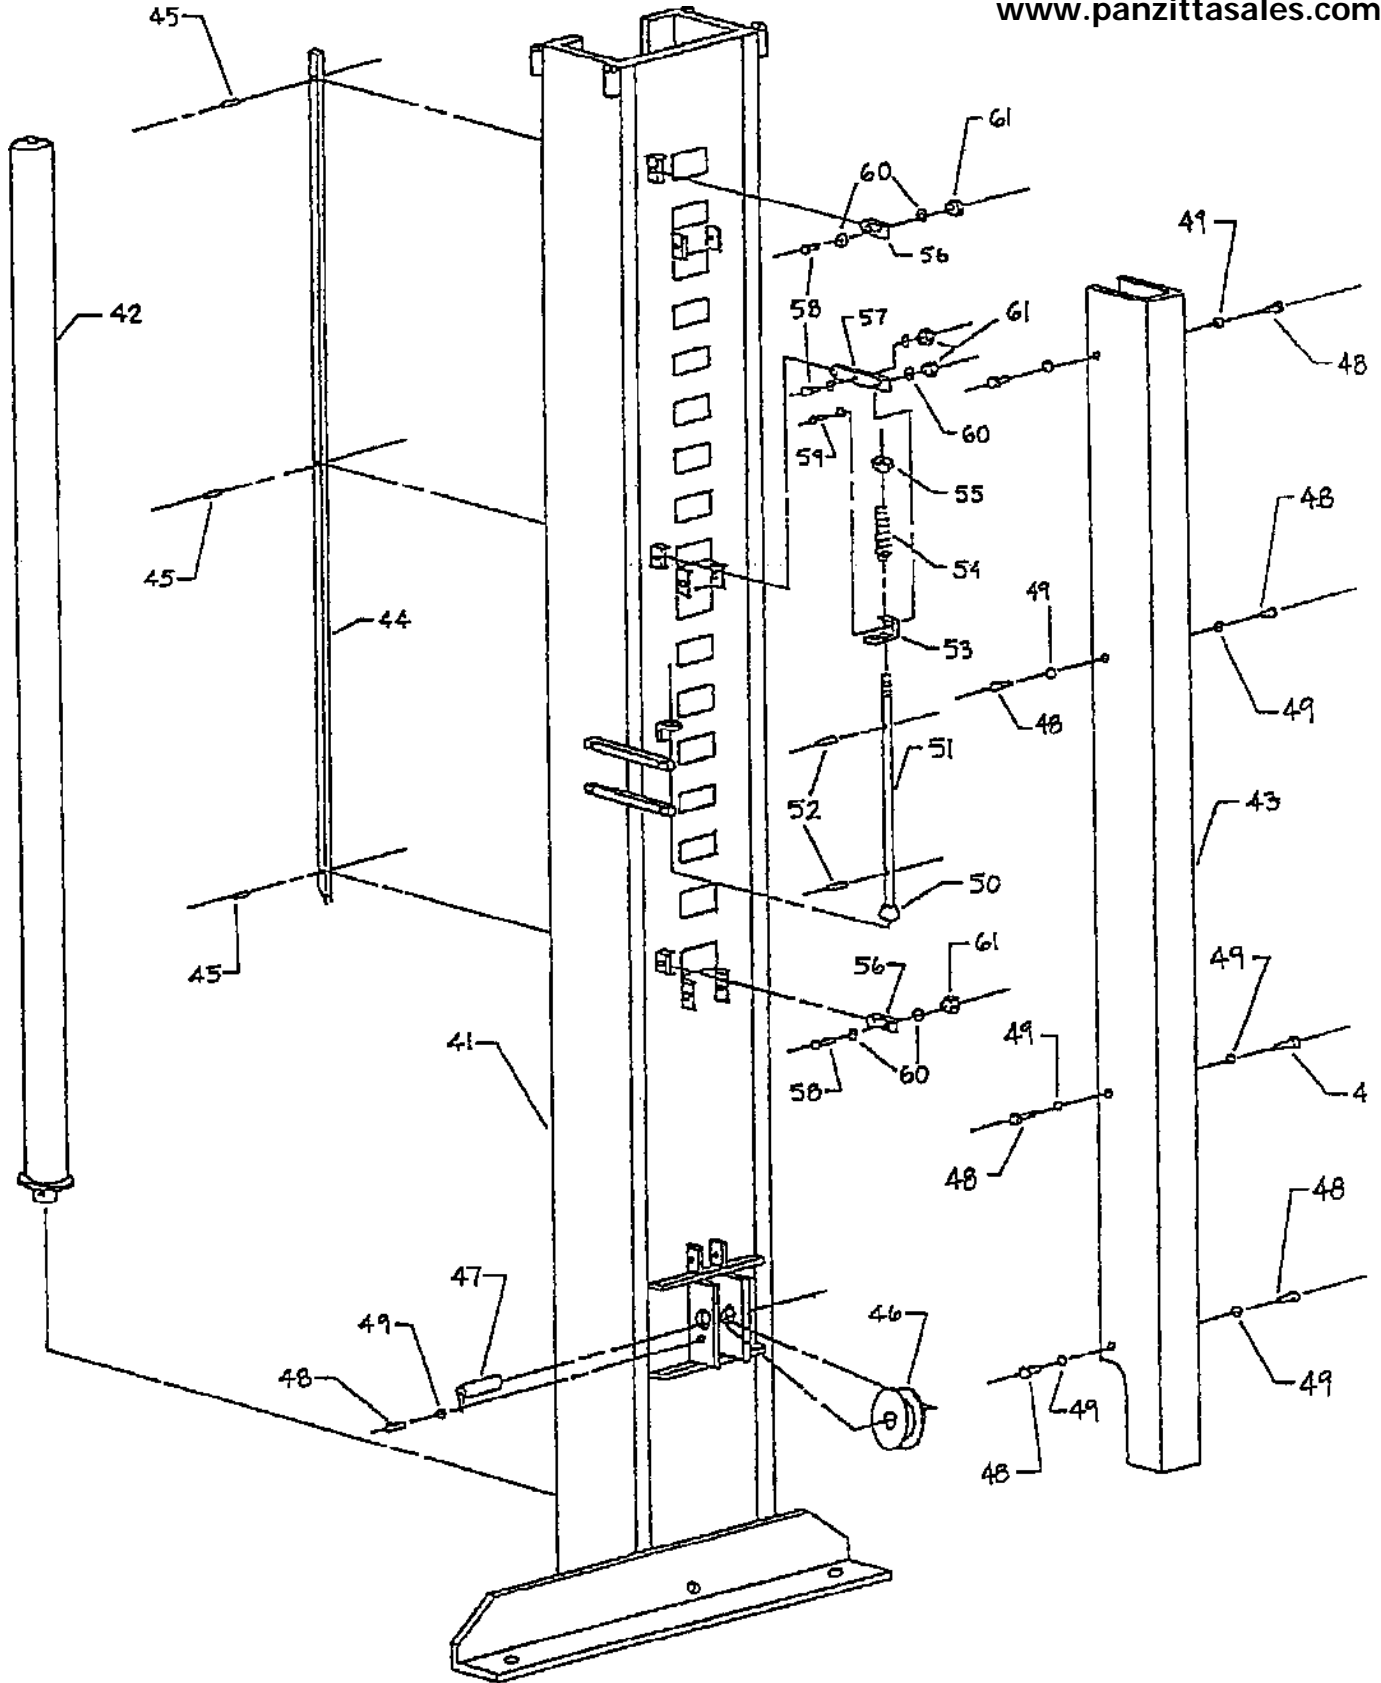

PANZITTA SALES & SERVICE
72 George Avenue
Wilkes-Barre, PA 18705
570-822-6720 800-822-6720
www.panzittasales.com

OVERHEAD BEAM ASSEMBLY

NO	PART NUMBER	PART NAME	BWO-7 7L QTY	BWO-7W 7WL QTY
71	300851-3	BEAM ASSEMBLY-OVERHEAD	1	
	300651-1	BEAM ASSEMBLY-OVERHEAD		1
72	300654-1	UPPER COLUMN-DRIVE SIDE	1	1
	300654-3	UPPER COLUMN-DRIVE SIDE (BWO-7L, BWO-7WL)	1	1
73	300647-1	UPPER COLUMN-DRIVEN SIDE	1	1
	300647-3	UPPER COLUMN-DRIVEN SIDE (BWO-7L, BWO-7WL)	1	1
74	300068	SHEAVE	2	2
75	300392	AXLE-SHEAVE	1	1
76	300393	AXLE-SHEAVE	1	1
77	1/4-20X3/8	HEX HEAD BOLT	1	1
78	1/4	SPLIT LOCK WASHER	2	2
79	300300	ROD ASSEMBLY-RESTRAINT	1	1
80	300517-3	COLUMN-DRIVEN SIDE	1	1
81	300516-3	COLUMN-DRIVE SIDE	1	1
82	300470-4	CONDUIT-LIMIT	1	
	300470-3	CONDUIT-LIMIT		1
83	300281	FOAM TUBE-LIMIT	1	1
84	3/8-16X1-1/4	HEX HEAD BOLT	8	8
85	3/8	SPLIT LOCK WASHER	8	8
86	3/8-16	HEX NUT	8	8
87	1/2-13X2-1/2	HEX HEAD BOLT	8	8
88	1/2	SPLIT HEAD WASHER	8	8
89	1/2-13	HEX NUT	8	8
90	1/4-20X1/2	HEX HEAD BOLT	1	1
91	3/4	FLAT WASHER	1	1
92	1/8X1	COTTER PIN	2	2