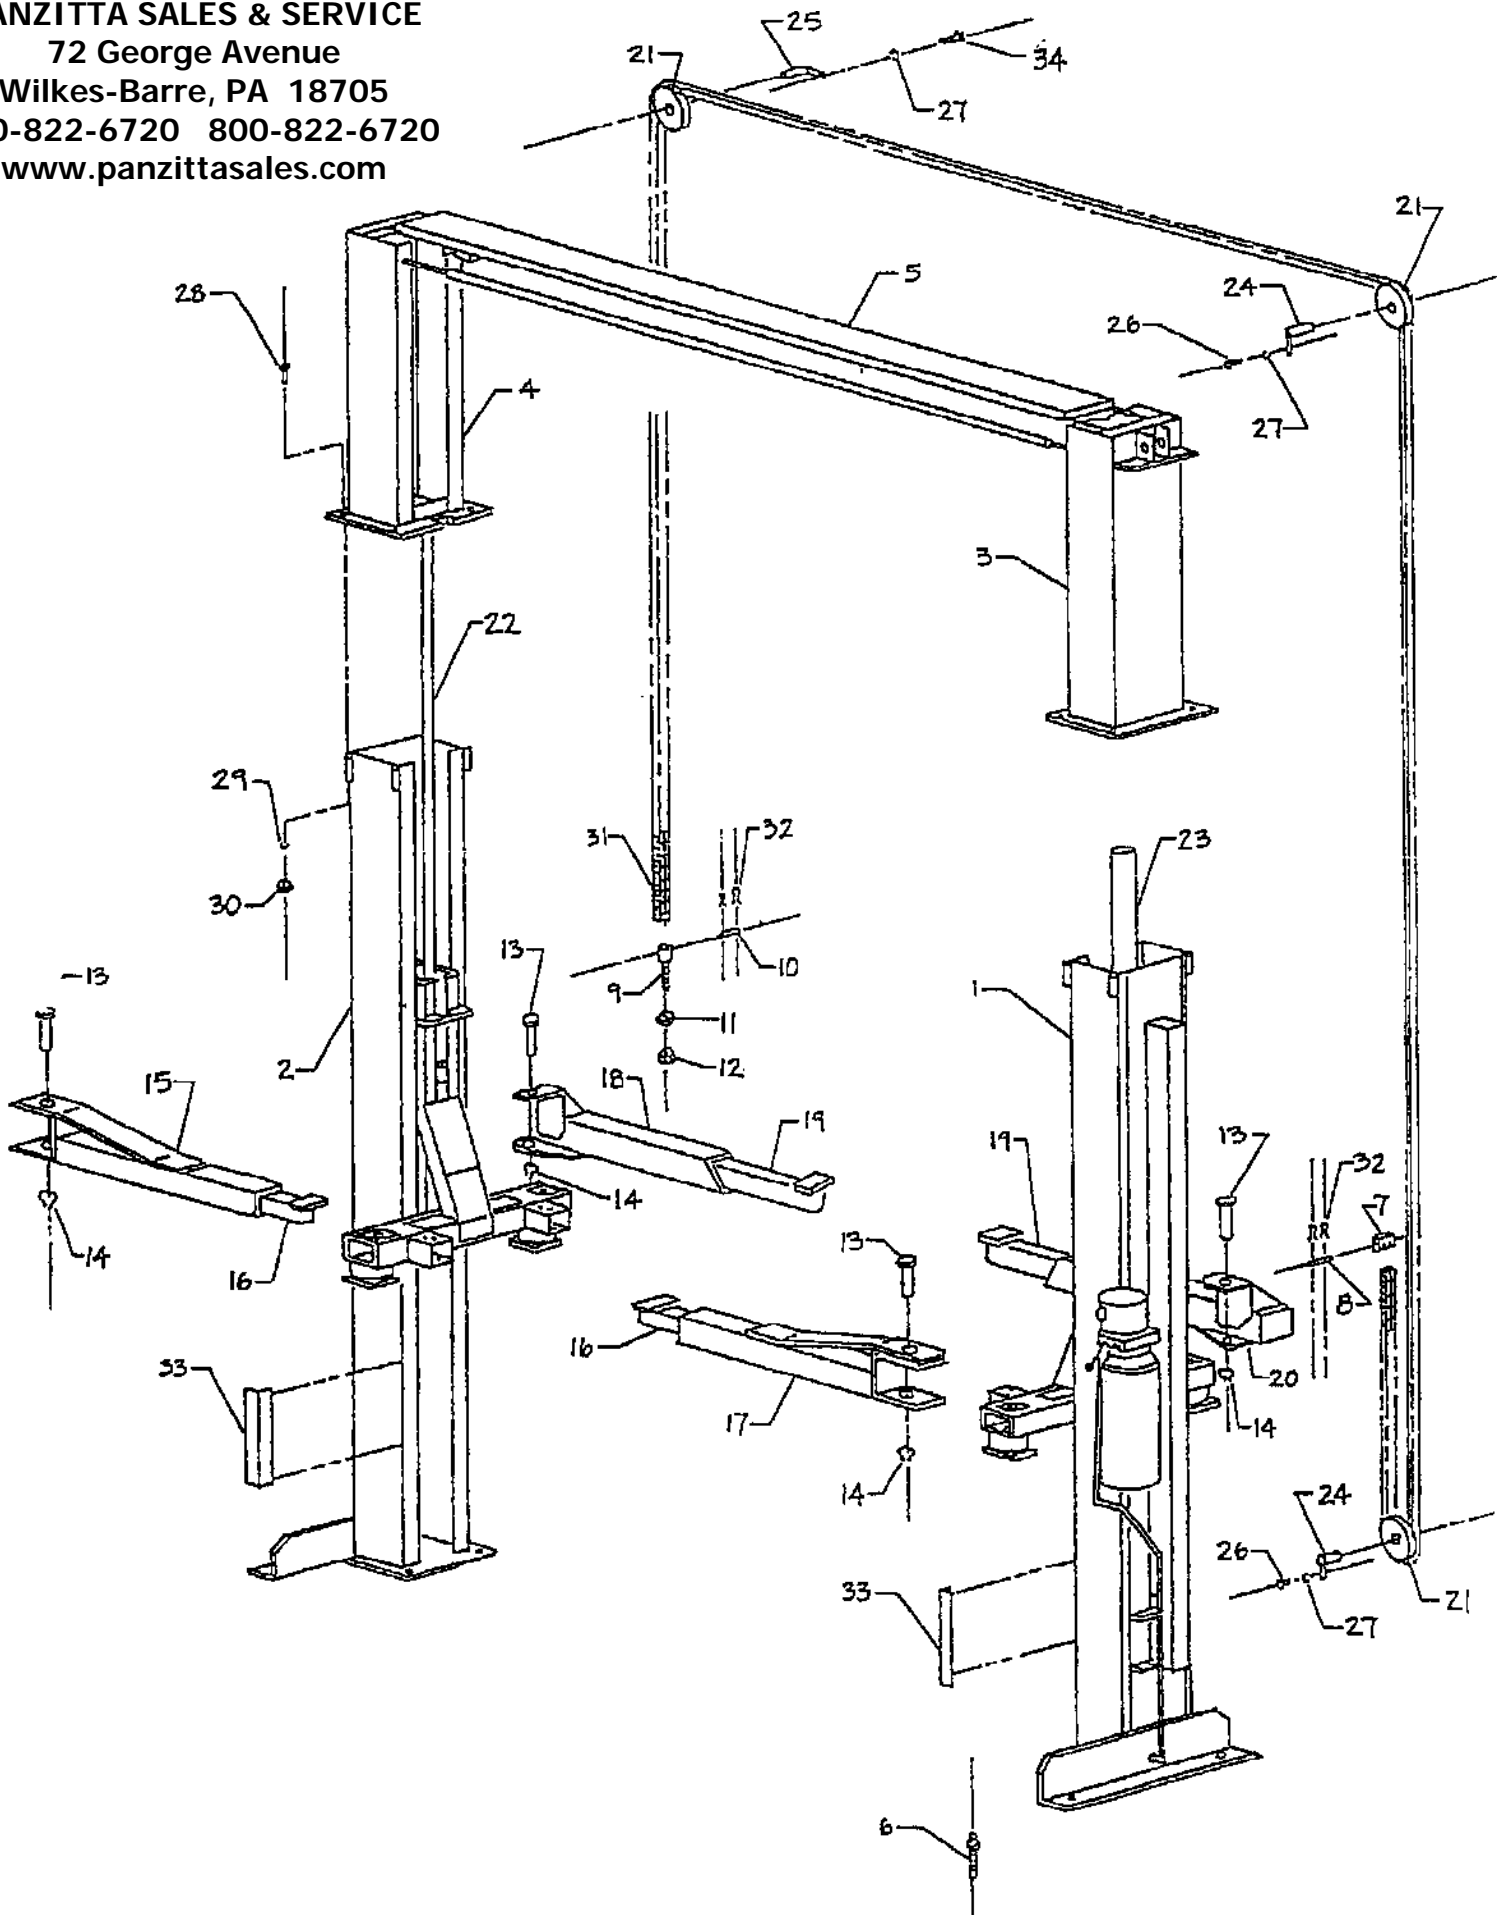

PANZITTA SALES & SERVICE
72 George Avenue
Wilkes-Barre, PA 18705
570-822-6720 800-822-6720
www.panzittasales.com

PANZITTA SALES & SERVICE
72 George Avenue
Wilkes-Barre, PA 18705
570-822-6720 800-822-6720
www.panzittasales.com

DRIVE COLUMN ASSEMBLY

NO	PART NUMBER	PART NAME	BW0-7 QTY	BW0-7W QTY	BW0-7L 7WL QTY
41	300516-3	COLUMN-DRIVE SIDE	1	1	1
42	300275/300613 (L's)	HYDRAULIC CYLINDER	1	1	1
43	300635	COVER-CHAIN	1	1	1
44	300596	CHAHNEL-LOCK RELEASE	1	1	1
45	3/16 X 7/16	ROLL PIN	3	3	3
46	300068	SHEAVE	1	1	1
47	300392	AXLE-SHEAVE	1	1	1
48	1/4-20 X 3/8	HEX HEAD BOLT	9	9	9
49	1/4	SPLIT LOCK WASHER	9	9	9
50	300284	KNOB	1	1	1
51	300319	ROD-LOCK RELEASE	1	1	1
52	5/32 X 3/4	ROLL PIN	2	2	2
53	300449	ANGLE-LOCK RELEASE	1	1	1
54	300397	SPRING-LOCK RELEASE	1	1	1
55	3/8-16	HEX NUT	1	1	1
56	300178	LINK-LOCK RELEASE	2	2	2
57	300450	LINK-LOCK RELEASE	1	1	1
58	10-32 X 1	PHIL PAN HEAD MACHINE SCREW	3	3	3
59	10-32 X 3/4	PHIL PAN HEAD MACHINE SCREW	1	1	1
60	3/16	FLAT WASHER	8	8	8
61	10-32	NYLON INSERT LOCK NUT	4	4	4

BW-7 -7W-7L-7WL&BWO-7-7W-7L-7WL.max