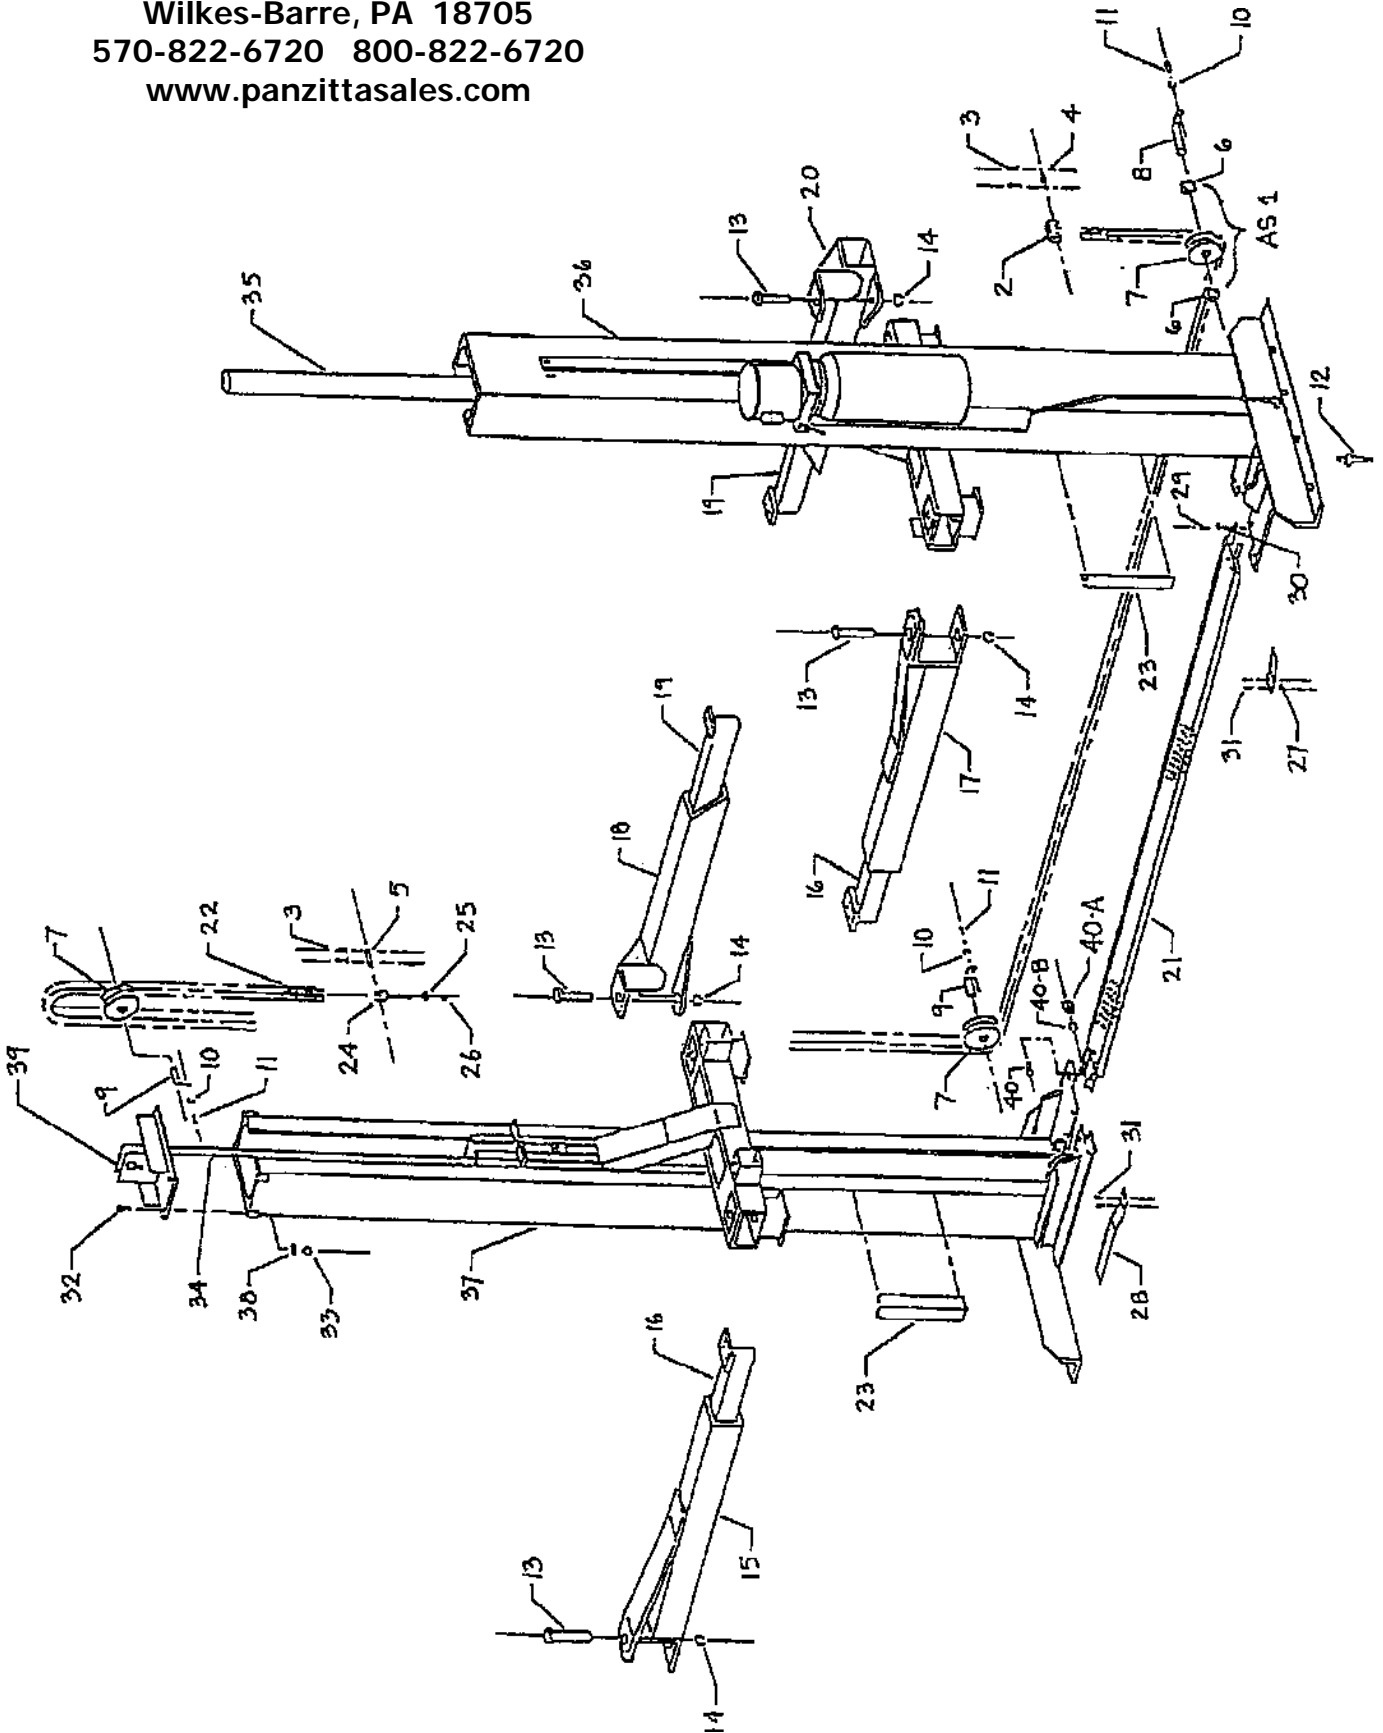

PANZITTA SALES & SERVICE
72 George Avenue
Wilkes-Barre, PA 18705
570-822-6720 800-822-6720
www.panzittasales.com

PANZITTA SALES & SERVICE
72 George Avenue
Wilkes-Barre, PA 18705
570-822-6720 800-822-6720
www.panzittasales.com

DRIVE COLUMN ASSEMBLY

NO	PART NUMBER	PART NAME	BW-7 QTY	BW-7W QTY	BW-7L 7WL QTY
41	300294	COLUMN-DRIVE SIDE	1	1	1
42	300275	HYDRAULIC CYLINDER	1	1	
	300613	HYDRAULIC CYLINDER.(LOW)			1
43	300165	COVER-LOCK	1	1	1
44	300596	CHANNEL-LOCK RELEASE	1	1	1
45	3/16x7/16	ROLL PIN	3	3	3
46	300319	ROD-LOCK RELEASE	1	1	1
47	300284	KNOB	1	1	1
48	5132x314	ROLL PIN	2	2	2
49	300449	ANGLE-LOCK RELEASE	1	1	1
50	300397	SPRING-LOCK RELEASE	1	1	1
51	3/8-16	HEX NUT	1	1	1
52	300450	LINK-LOCK RELEASE	1	1	1
53	10-32x3/4	PHIL. PANHEAD MACHINE SCREW	1	1	1
54	10-32x1	PHIL. PANHEAD MACHINE SCREW	3	3	3
55	10	FLAT WASHER	8	8	8
56	10-32	NYLON INSERT LOCK NUT	4	4	4
57	1/4-20x3/8	PHIL. PANHEAD MACHINE SCREW	2	2	2
58	1/4	FLAT WASHER	2	2	2
59	300178	LINK-LOCK RELEASE	2	2	2

BW-7 -7W-7L-7WL&BWO-7-7W-7L-7WL.max