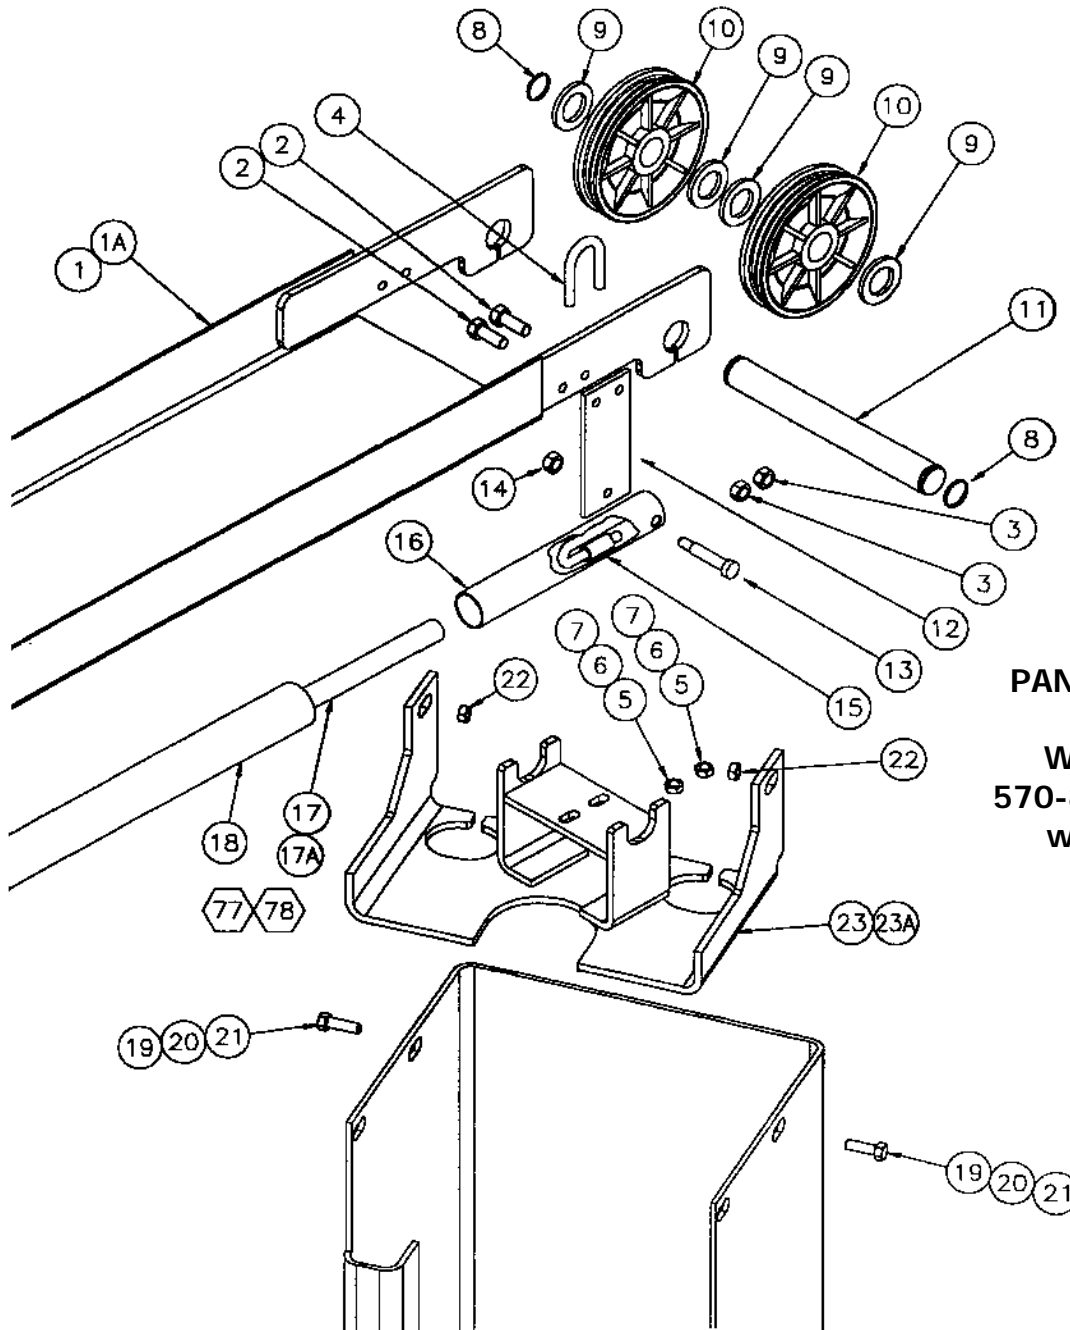

Overhead System Parts Identification

PANZITTA SALES & SERVICE
72 George Avenue
Wilkes-Barre, PA 18705
570-822-6720 800-822-6720
www.panzittasales.com

ITEM	PART NO.	QTY.	DESCRIPTION	ITEM	PART NO.	QTY.	DESCRIPTION
1	4B70095	1	Overhead Weldment (B2908)	14	4B70081	2	5/16-18 Keps Nut
1A	4B71006	1	Overhead Weldment (B2907)	15	4B36027	1	Mercury Limit Switch
2	4B31062	4	1/4-20 x 3/4" Lg Pan HD. Screw	16	4B36026	1	Switch Tube
3	4B31061	4	1/4-20 Keps Nut	17	4B70099	1	Overhead Shutoff Bar (B2908)
4	4B70060	2	U-Bolt, Overhead	17A	4B71015	1	Overhead Shutoff Bar (B2907)
5	4B31189	4	5/16-18 Hex Nut	18	4B31129	1	Foam Pad - Shutoff Bar
6	4B31330	4	5/16 Flat Washer	77	4B70096	1	Shutoff Bar Ass'y (B2908)
7	4B31331	4	5/16 Lockwasher	78	4B71014	1	Shutoff Bar Ass'y (B2907)
8	4B36014	4	1" Retaining Ring	19	4B31035	4	3/8-16 x 1" Lg Hex HD Capscrew
9	4B36013	8	1" I.D. Spacer	20	4B31036	4	3/8 Flat Washer
10	4B36025	4	Sheave Complete	21	4B31037	4	3/8 Split Lock Washer
11	4B70030	2	Shaft, Overhead	22	4B31038	4	3/8-16 Hex Nut
12	4B70051	2	Mount-Shutoff Bar	23	4B70031	1	Support, Overhead (Power Col.)
13	4B36065	2	3/8 x 1 1/2" Lg Shoulder Bolt	23A	4B70032	1	Support, Overhead (Idler Col.)