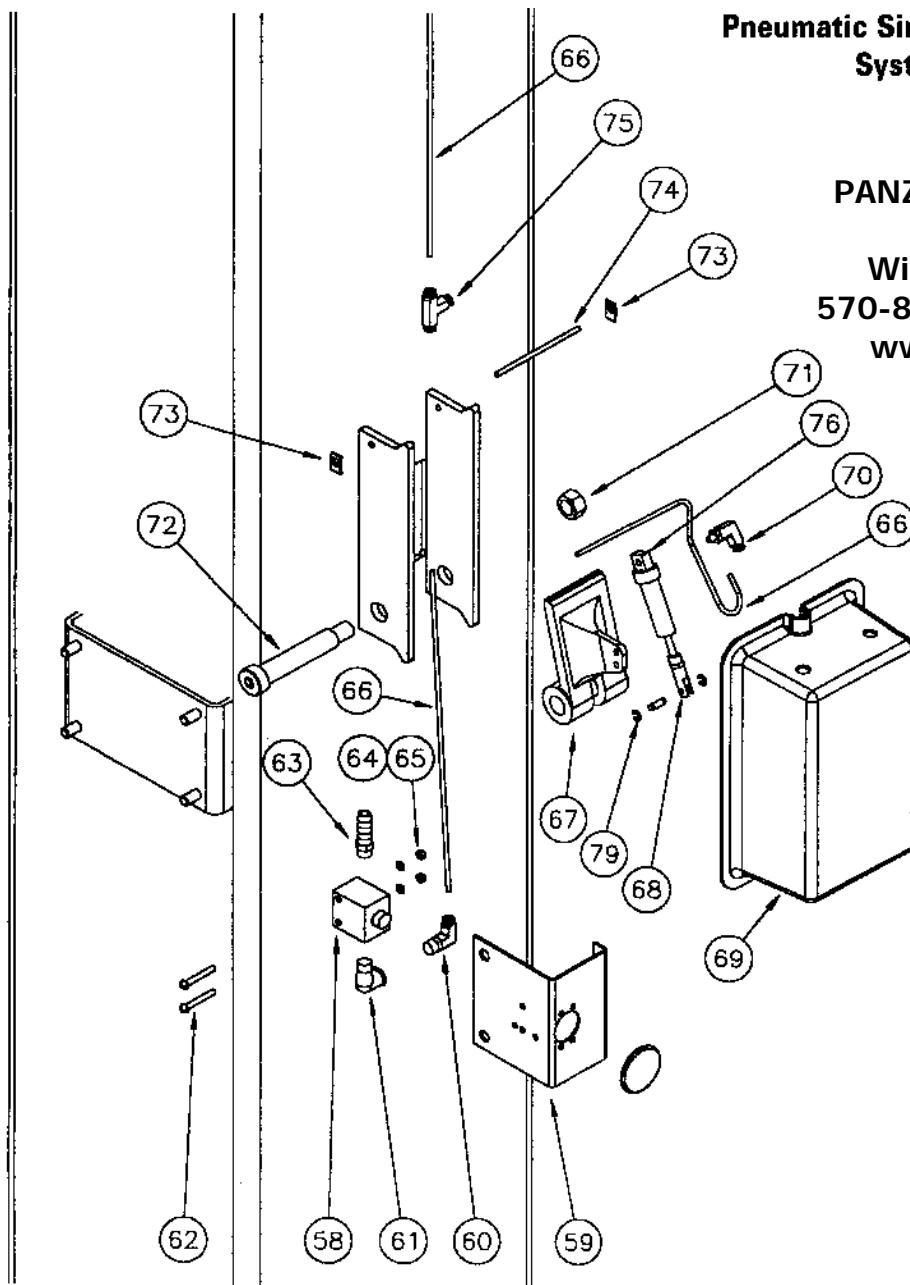

Pneumatic Single Point Lock Release System Parts Identification

PANZITTA SALES & SERVICE
72 George Avenue
Wilkes-Barre, PA 18705
570-822-6720 800-822-6720
www.panzittasales.com

ITEM	PART NO.	QTY.	DESCRIPTION	ITEM	PART NO.	QTY.	DESCRIPTION
58	4B37016	1	Lock Release Air Valve	71	4B37013	2	1/2-13 ESNA Locknut
59	4B37015	1	Valve Bracket	72	4B37011	2	5/8 Dia x 3" Lg Shoulder Bolt
60	4B37019	1	90 Deg. Elbow 1/8 NPT x Tube	73	4B37031	4	5/32 Speed Nut
61	4B37020	1	90 Deg. Elbow, 1/8 NPT	74	4B37042	2	Pivot Rod - Air Cylinder
62	4B37022	2	#8-32 x 1 1/4" Lg Pan Hd Screw	75	4B37032	1	1/8" Tube, Union Tee
63	4B37021	1	3/8" Hose Barb	76	4B37026	2	Air Cylinder
64	4B37023	2	#8 Lock Washer	79	4B37119	1	Lock Pin Kit
65	4B37024	2	#8-32 Hex Nut				
66	4B37035	1	Air Line	4B37014	1	Button Valve Bracket Ass'y (Items 59...65)	
67	4B37081	2	Locking Pawl	4B37025	2	Air Cylinder Ass'y (Items 68,70,76)	
68	4B37120	2	Clevis - Air Cylinder				
69	4B37072	2	SPLR Cover (Snap On)				
70	4B37041	2	Swivel Elbow - Air Cylinder				