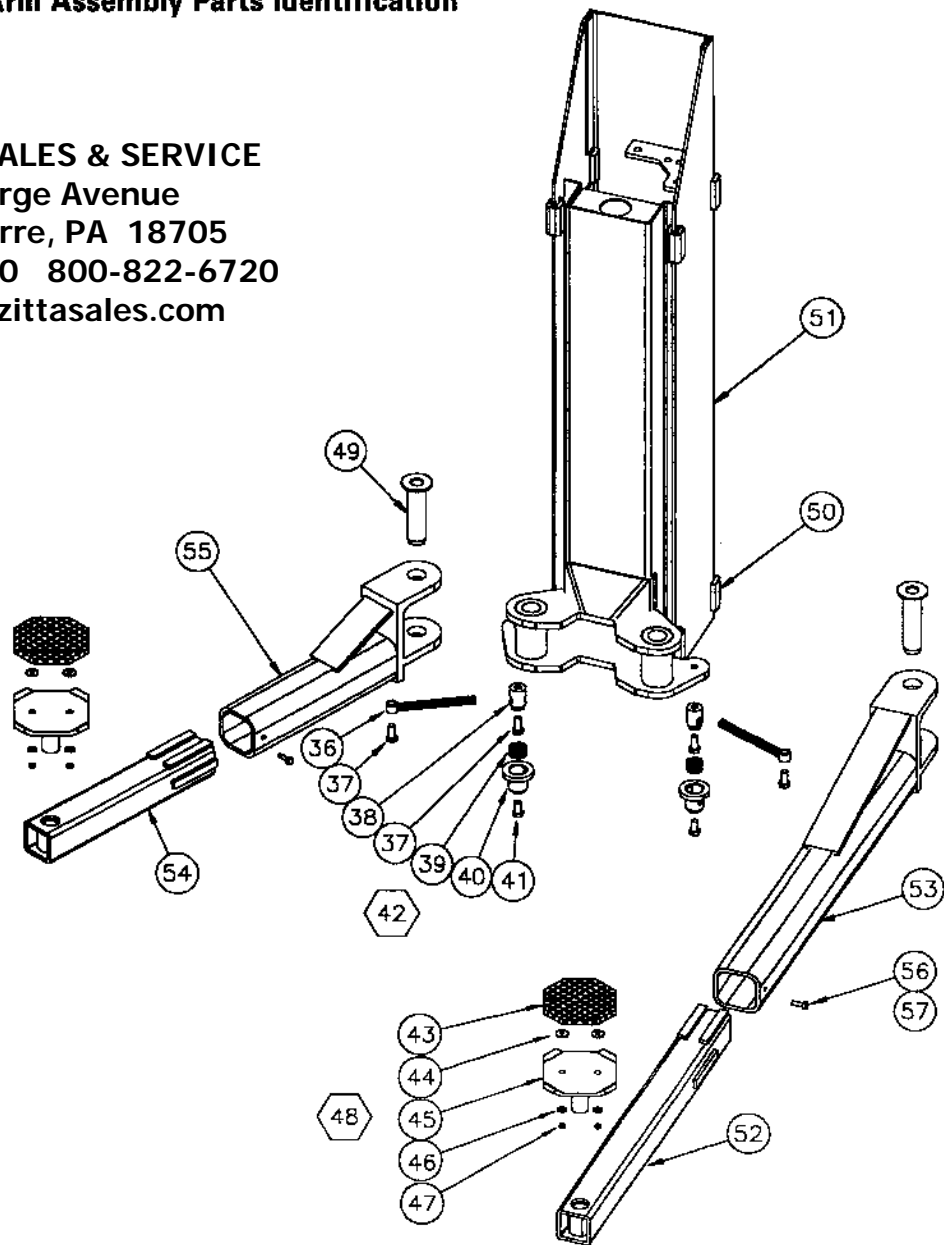

Carriage Arm Assembly Parts Identification

PANZITTA SALES & SERVICE
72 George Avenue
Wilkes-Barre, PA 18705
570-822-6720 800-822-6720
www.panzittasales.com

ITEM	PART NO.	QTY.	DESCRIPTION	ITEM	PART NO.	QTY.	DESCRIPTION
36	4B70078	4	Link Weldment, 7" Lg	51	4B70013	2	Carriage Weldment
37	4B31112	8	1/2-13 x 1 1/2" Lg S.H. Capscrew	52	4B71011	2	9000# Rear Male Arm
38	4B31108	4	Insert, Arm Restraint	53	4B71031	2	9000# Rear Female Arm
39	4B31109	4	Compression Spring	54	4B71010	2	9000# Front Male Arm
40	4B31107	4	Sleeve Weld	55	4B71028	2	9000# Front Female Arm
41	4B31111	4	1/2-13 x 3/4" Lg H.H. Capscrew	56	4B31305	4	3/8-16 x 3/4" Lg Pan Hd. Screw, Self Tapping
42	4B70080	4	Arm Restraint Ass'y. (Items 36,38,39,40)	57	4B31037	4	3/8" Split Lock Washer
43	4B31057	4	Rubber Insert				
44	4B31114	8	Fender Washer	4B71007	1	9000# Rear Pack Ass'y (Items 45,49,52,53,54,55,56,57)	
45	4B31133	4	Foot Pad Weldment	4B71008	2	9000# Front Arm Ass'y (Items 54,55,56,57)	
46	4B31115	8	Flat Washer	4B71009	2	9000# Rear Arm Ass'y (Items 52,53,56,57)	
47	4B31061	8	1/4-20 Keps Nut	4B11024	4	Foot Pad Ass'y (Items 43,44,45,46,47)	
48	4B11052	4	Rubber Insert Kit (Items 43,44,46,47)				
49	4B70062	4	Arm Pin				
50	4B31023	16	Slide Block Assembly