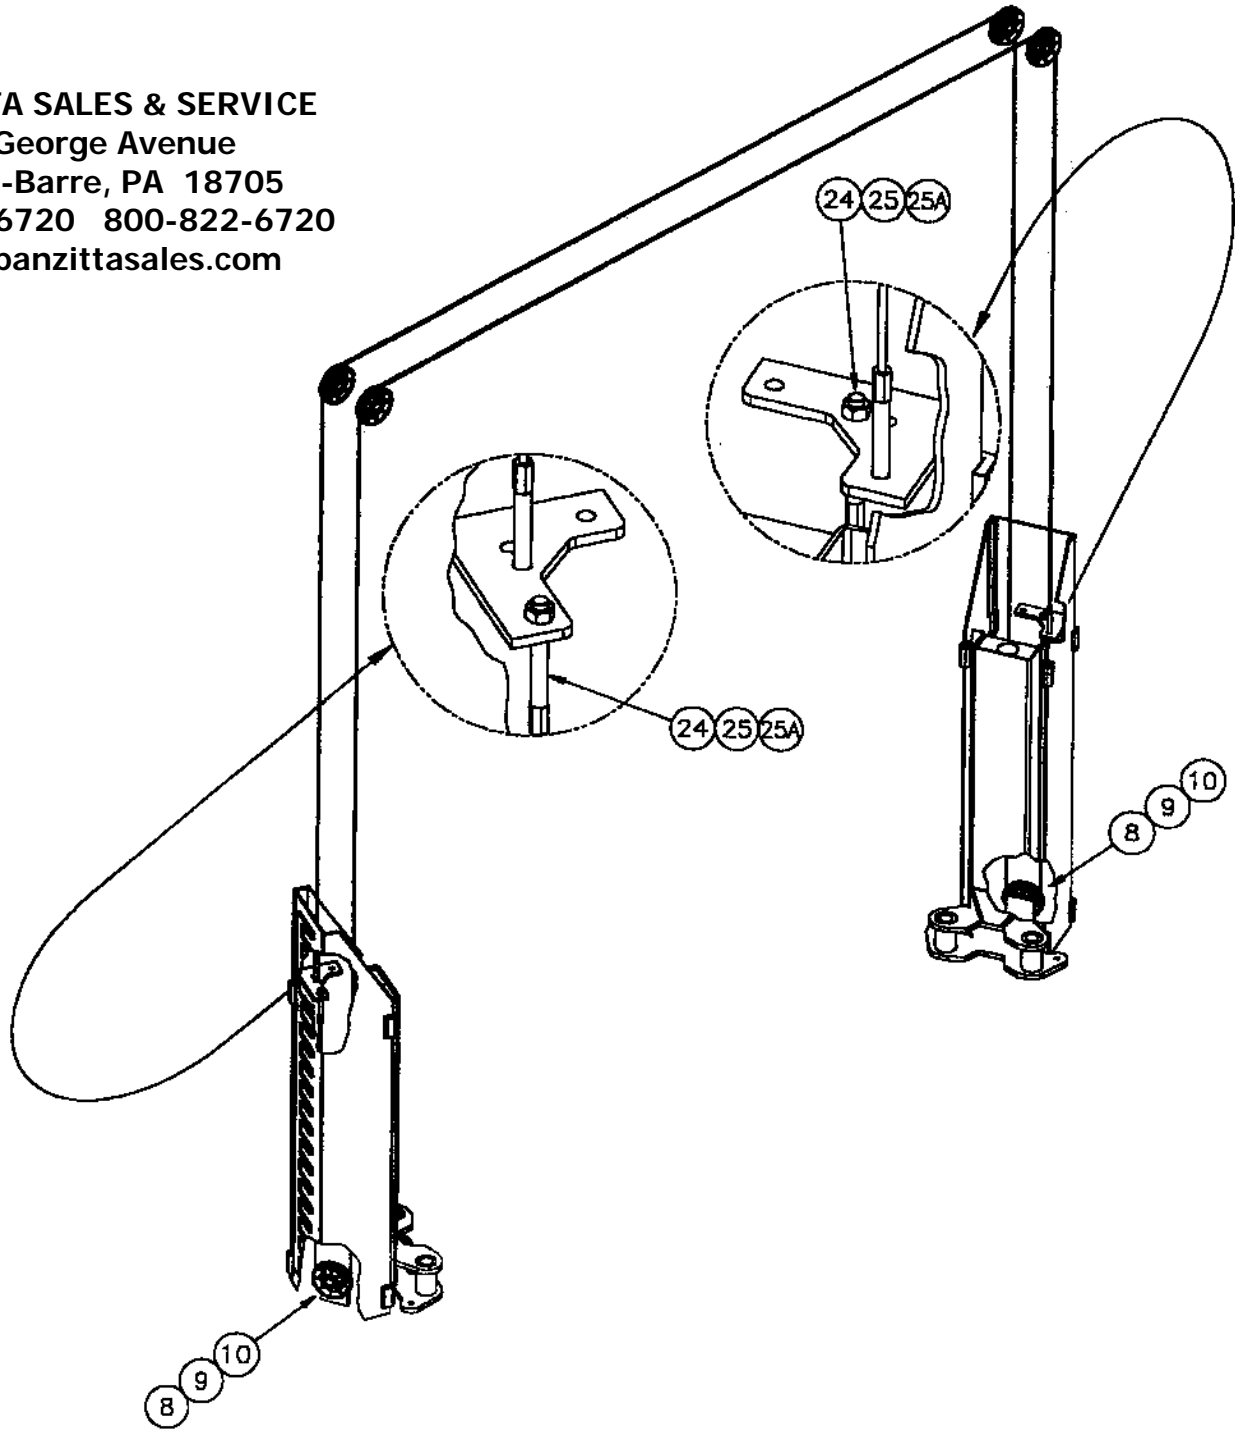

Carriage Arm Assembly Parts Identification

PANZITTA SALES & SERVICE
 72 George Avenue
 Wilkes-Barre, PA 18705
 570-822-6720 800-822-6720
 www.panzittasales.com

ITEM	PART NO.	QTY.	DESCRIPTION	ITEM	PART NO.	QTY.	DESCRIPTION
36	4B70078	4	Link Weldment, 7" Lg	51	4B70013	2	Carriage Weldment
37	4B31112	8	1/2-13 x 1 1/2" Lg S.H. Capscrew	52	4B71011	2	9000# Rear Male Arm
38	4B31108	4	Insert, Arm Restraint	53	4B71031	2	9000# Rear Female Arm
39	4B31109	4	Compression Spring	54	4B71010	2	9000# Front Male Arm
40	4B31107	4	Sleeve Weld	55	4B71028	2	9000# Front Female Arm
41	4B31111	4	1/2-13 x 3/4" Lg H.H. Capscrew	56	4B31305	4	3/8-16 x 3/4" Lg Pan Hd. Screw, Self Tapping
42	4B70080	4	Arm Restraint Ass'y. (Items 36,38,39,40)	57	4B31037	4	3/8" Split Lock Washer
43	4B31057	4	Rubber Insert				
44	4B31114	8	Fender Washer	4B71007	1	9000# Rear Pack Ass'y (Items 45,49,52,53,54,55,56,57)	
45	4B31133	4	Foot Pad Weldment	4B71008	2	9000# Front Arm Ass'y (Items 54,55,56,57)	
46	4B31115	8	Flat Washer	4B71009	2	9000# Rear Arm Ass'y (Items 52,53,56,57)	
47	4B31061	8	1/4-20 Keps Nut	4B11024	4	Foot Pad Ass'y (Items 43,44,45,46,47)	
48	4B11052	4	Rubber Insert Kit (Items 43,44,46,47)				
49	4B70062	4	Arm Pin				
50	4B31023	16	Slide Block Assembly				

Synchronization System Parts Identification

PANZITTA SALES & SERVICE
 72 George Avenue
 Wilkes-Barre, PA 18705
 570-822-6720 800-822-6720
 www.panzittasales.com

ITEM	PART NO.	QTY.	DESCRIPTION	ITEM	PART NO.	QTY.	DESCRIPTION
8	4B36014	2	1" Retaining Ring				
9	4B36013	2	1" I.D. Spacer				
10	4B36025	2	Sheave Complete				
24	4B36037	4	1/2-20 ESNA Locknut				
25	4B70093	2	Sync. Cable 33'-3" Lg. Starting S/N 700708				
25A	4B71020	2	Sync. Cable 32'-3" Model B2907				